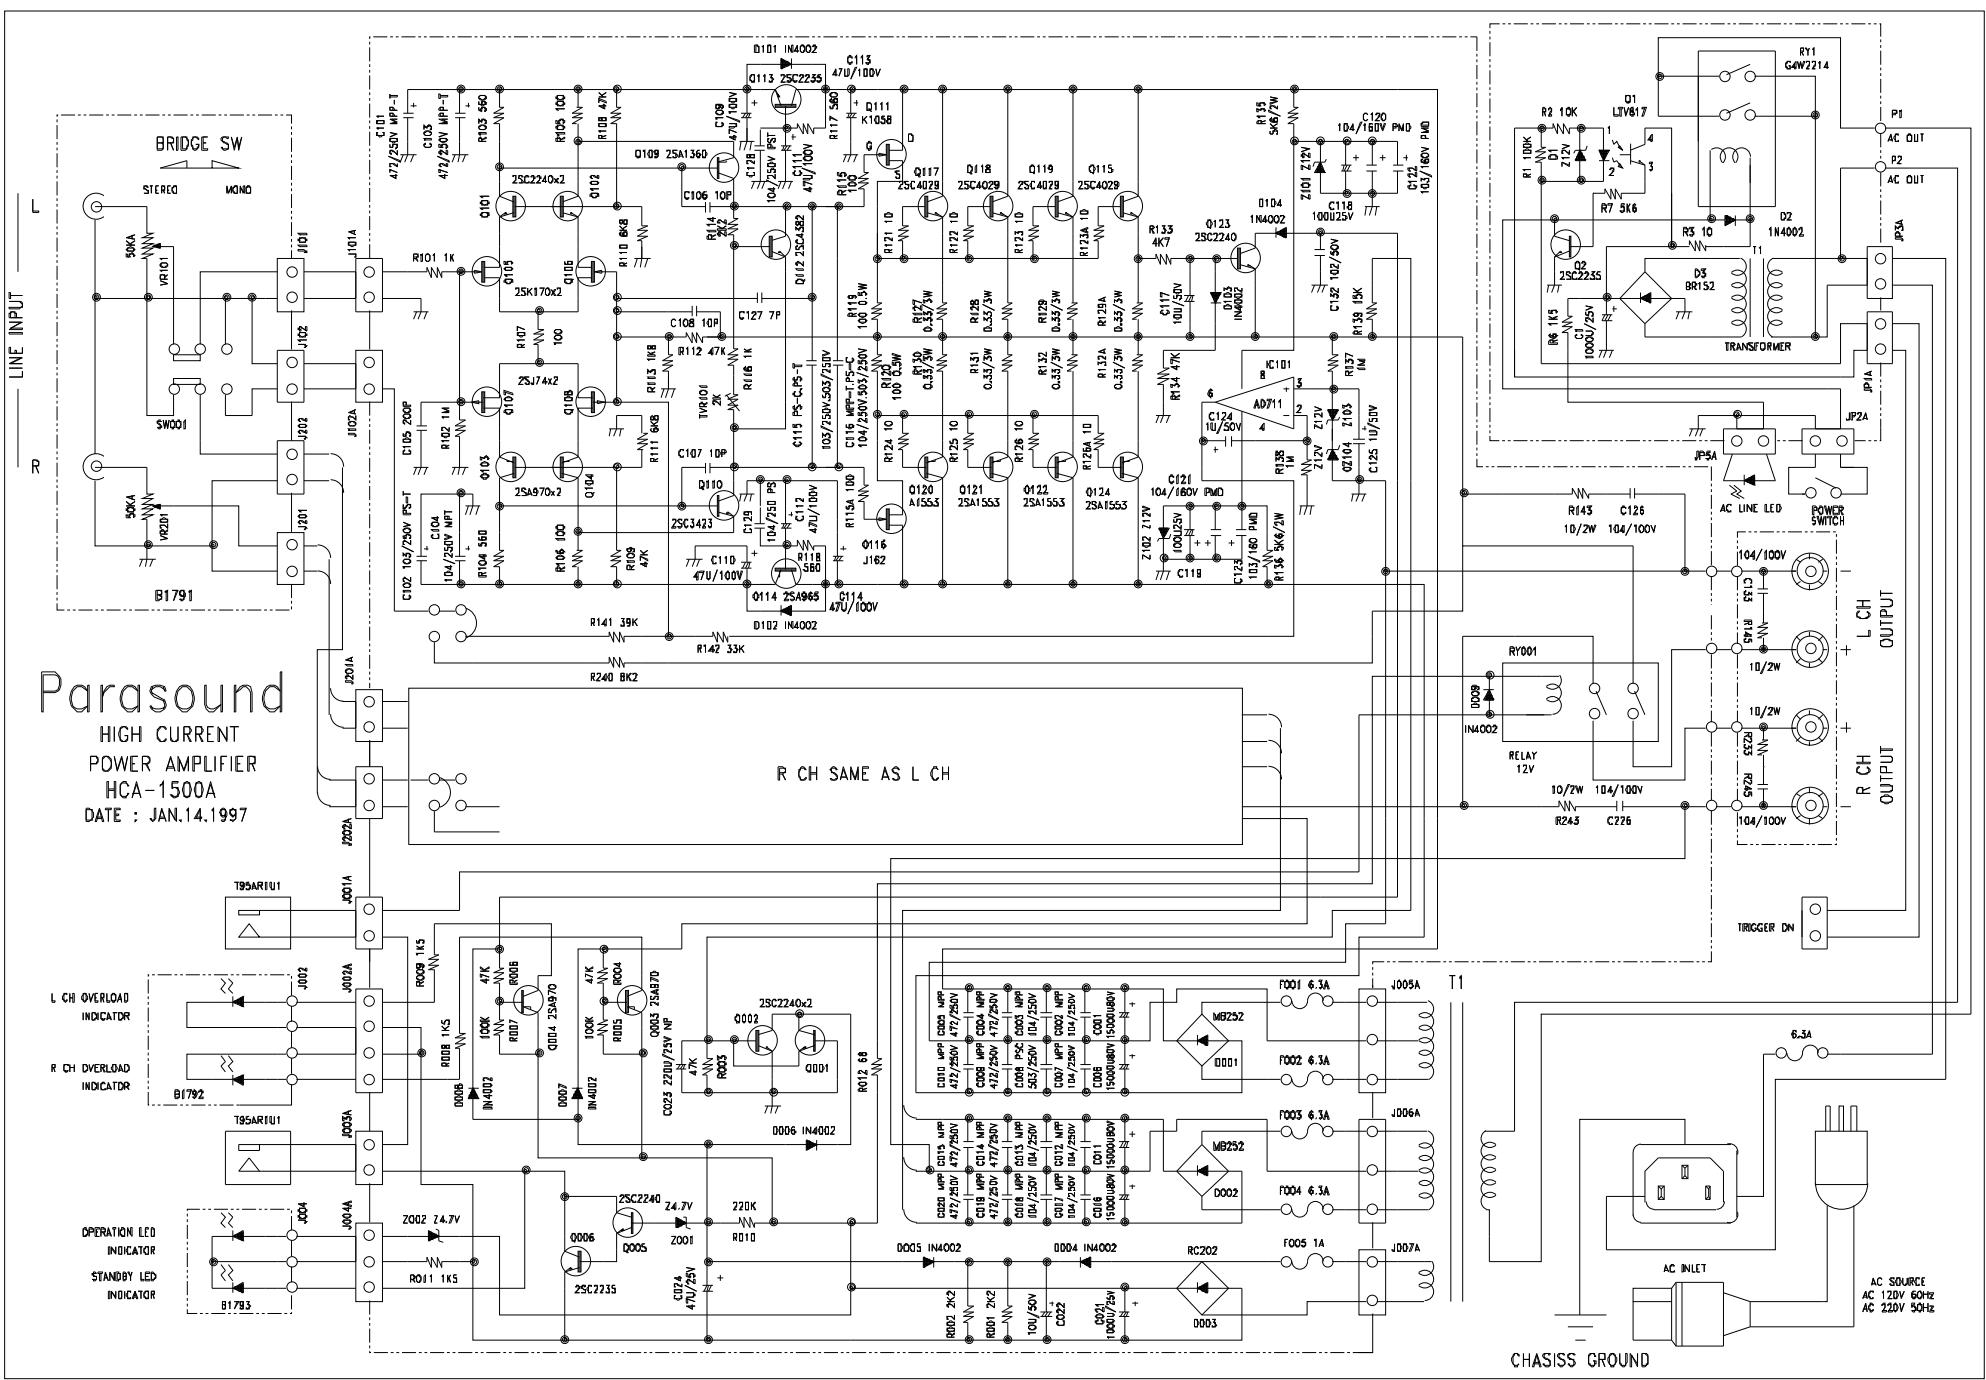

**Parasound**  
 HIGH CURRENT  
 POWER AMPLIFIER  
 HCA-1500A  
 DATE : JAN.14.1997

R CH SAME AS L CH

CHASSIS GROUND

AC SOURCE  
 AC 120V 60HZ  
 AC 230V 50HZ