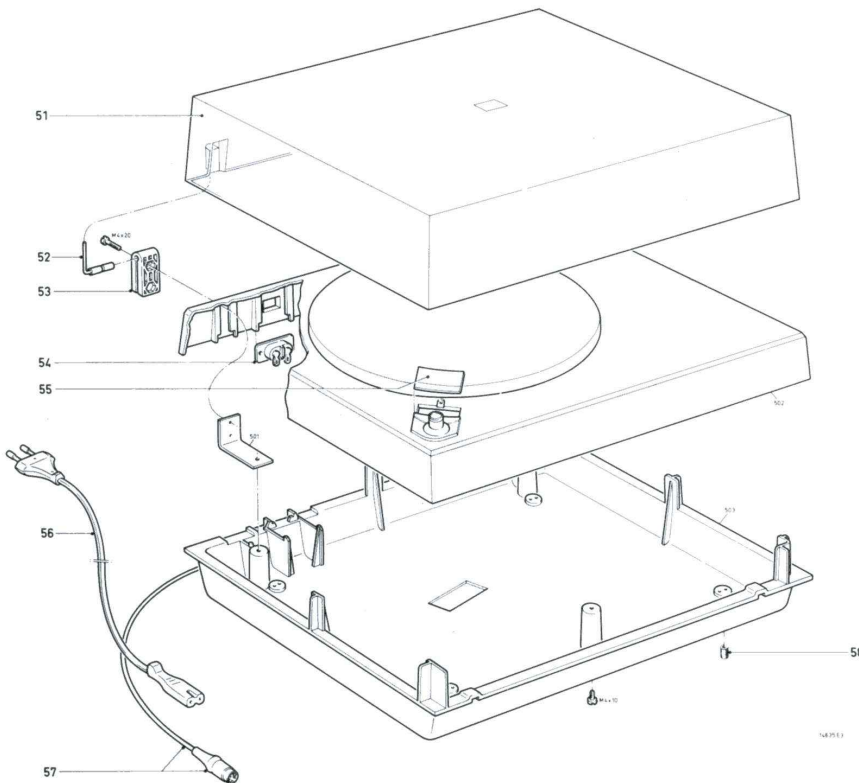

Service
Service
Service

Service Manual

For record changer see 22AF073/00
Pour changeur de disque voir 22AF073/00

51	4822 444 60351
52	4822 417 10631
53	4822 417 10545
54	4822 265 20169
55	4822 454 30265
56	4822 321 10105
57	4822 321 20333
58	4822 462 40353

Fig. 1

Fig. 2

T253 4822 146 30294
 F1 4822 252 20007

Fig. 3

14616A12

GB

Safety regulations require that the set be restored to its original condition and that parts which are identical with those specified, be used.