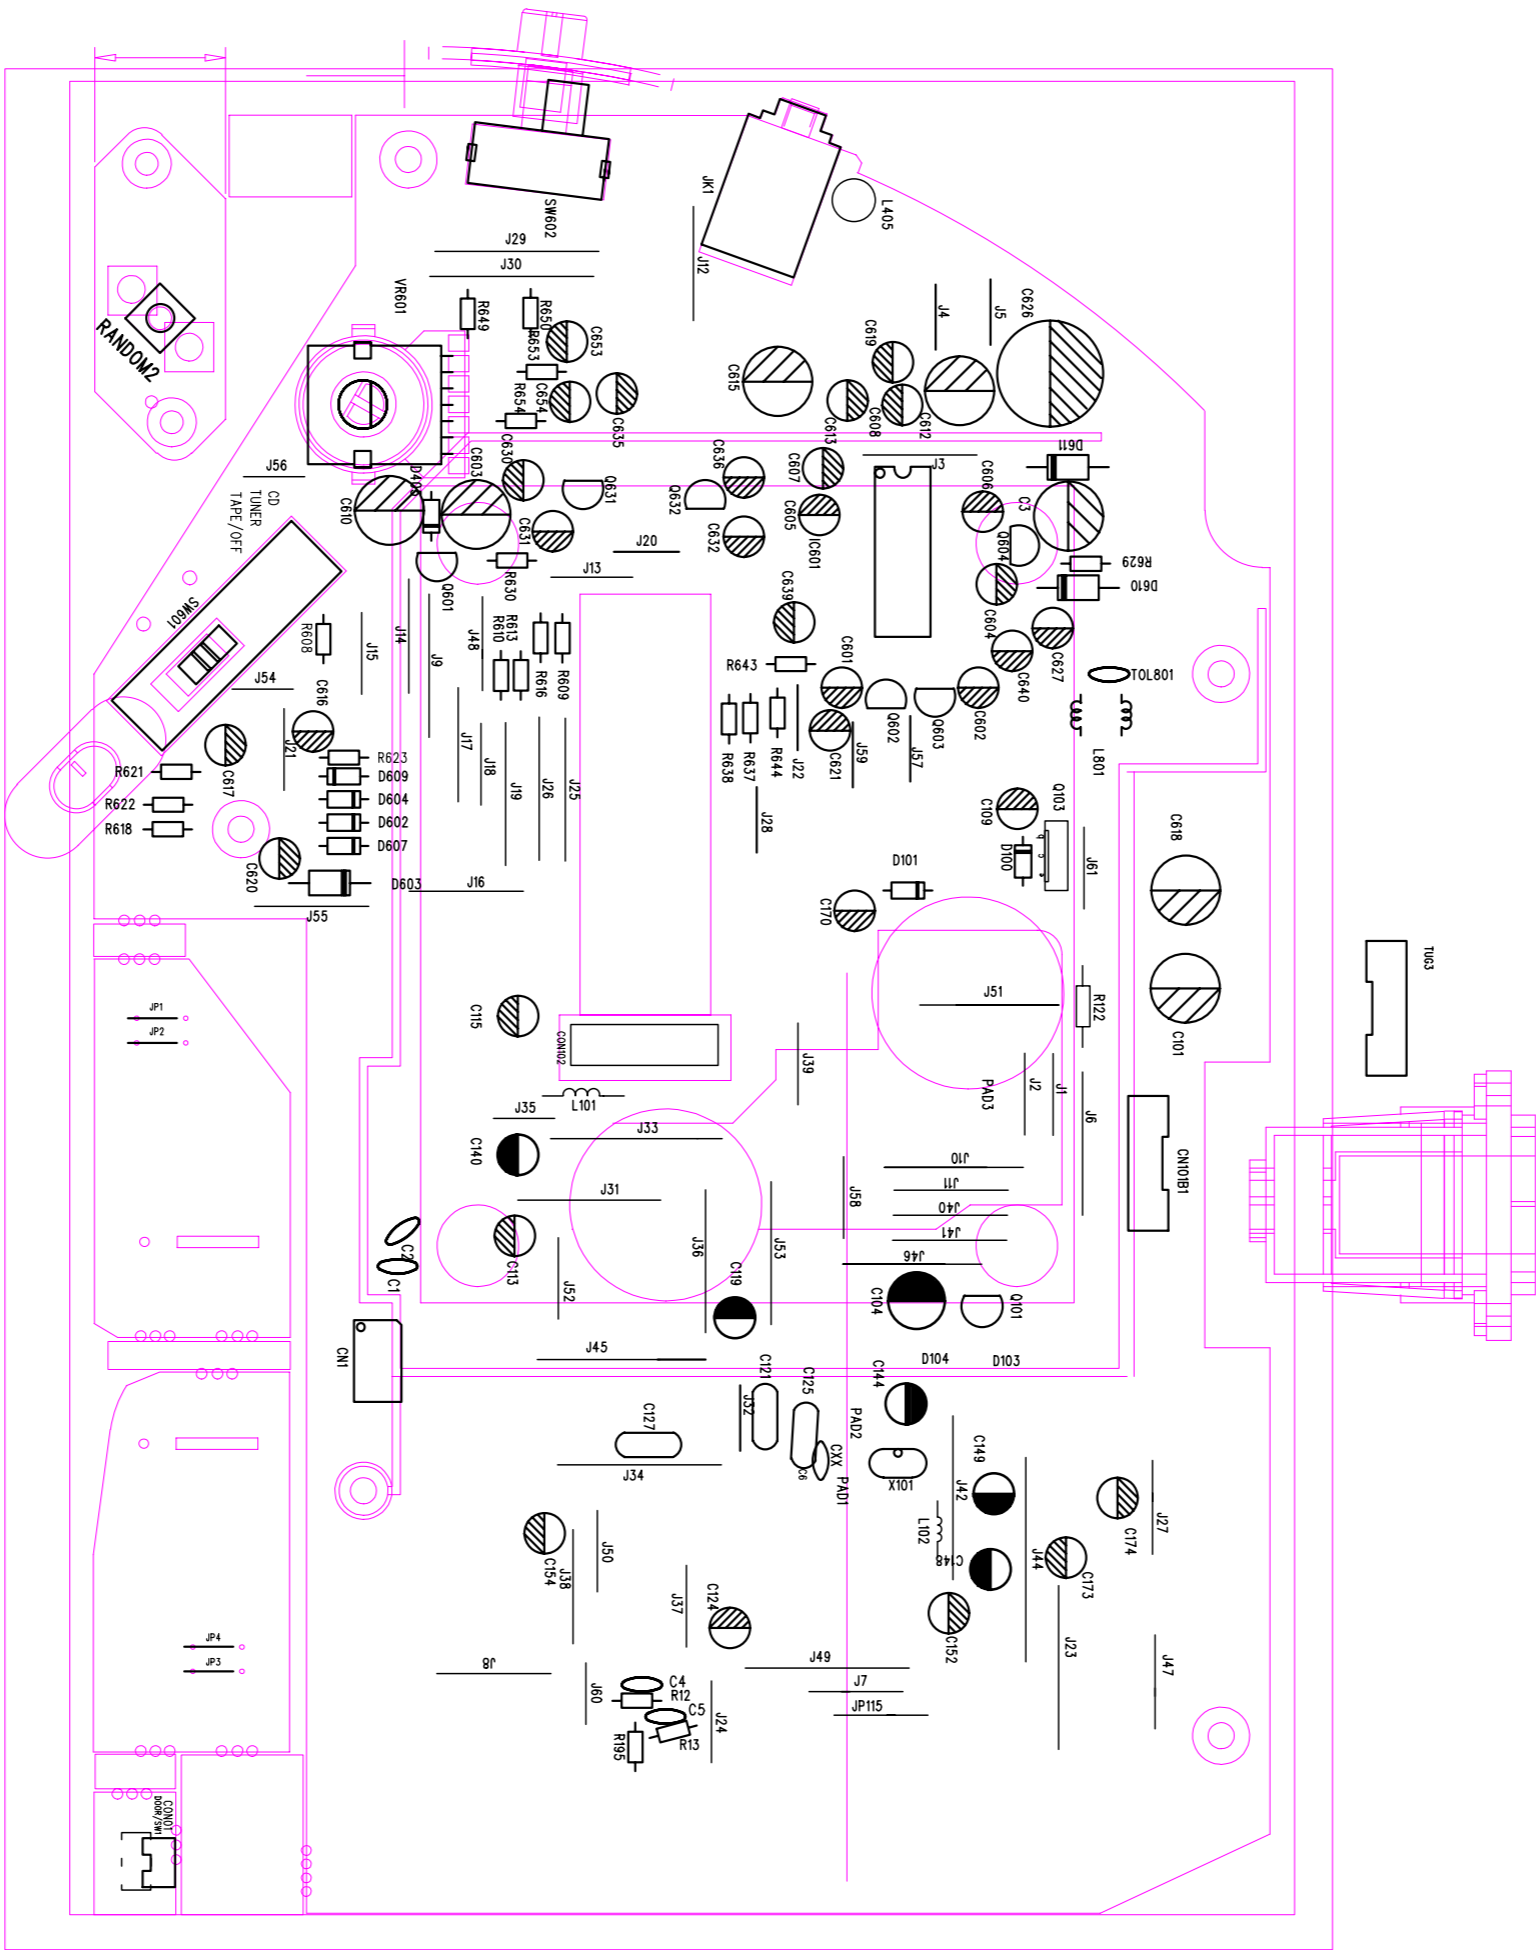

Service
Service
Service

Service Manual

CONTENTS

Circuit diagram - CD part
Power & AMP part
Audio part

PCB Layout diagram - top view
bottom view

Service parts list

© Copyright 2007 Philips Consumer Electronics B.V. Eindhoven, The Netherlands
All rights reserved. No part of this publication may be reproduced, stored in a retrieval system or transmitted, in any form or by any means, electronic, mechanical, photocopying, or otherwise without the prior permission of Philips.

SPARE PARTS LIST FOR -/61

11	996510002001	BATTERY DOOR
12	996510003633	FM ANTENNA
13	996510003634	CD DOOR SPRING
14	996510002000	HANDLE
15	996510001999	CD MECHANISM COVER
16	996510001998	CD DOOR
17	996510001994	CASS DOOR GEAR
18	996510001995	CASS DOOR GEAR HOLDER
20	996510001997	CASS DOOR
21	996510001991	POWER TRANSFORMER (T41-0584)
22	996510001992	CASSDECK VW-21 AZ1022(PHILIPS)
23	996510001989	P.C.B AZ-1022/12 TUNER BD.
34	996510001990	P.C.B AZ-1022/12 MAIN BD.
ACC	994000001745	POWER CORD SET (BLACK) VDE
CDM	996510003632	CD MECHANISM

SPARE PARTS LIST FOR -/93

A	996510001989	P.C.B AZ-1022/12 TUNER BD.
B	996510001990	P.C.B AZ-1022/12 MAIN BD.
C	996510001991	POWER TRANSFORMER (T41-0584)
D	996510001992	CASSDECK VW-21 AZ1022(PHILIPS)
E	996510001993	P.C.BAZ-102-018-11 RECORDINGBD
F	996510001994	CASS DOOR GEAR
G	996510001995	CASS DOOR GEAR HOLDER
H	996510001996	CASSETE DOOR LENS
I	996510001997	CASS DOOR
J	996510001998	CD DOOR
K	996510001999	CD MECHANISM COVER
L	996510002000	HANDLE
M	996510002001	BATTERY DOOR