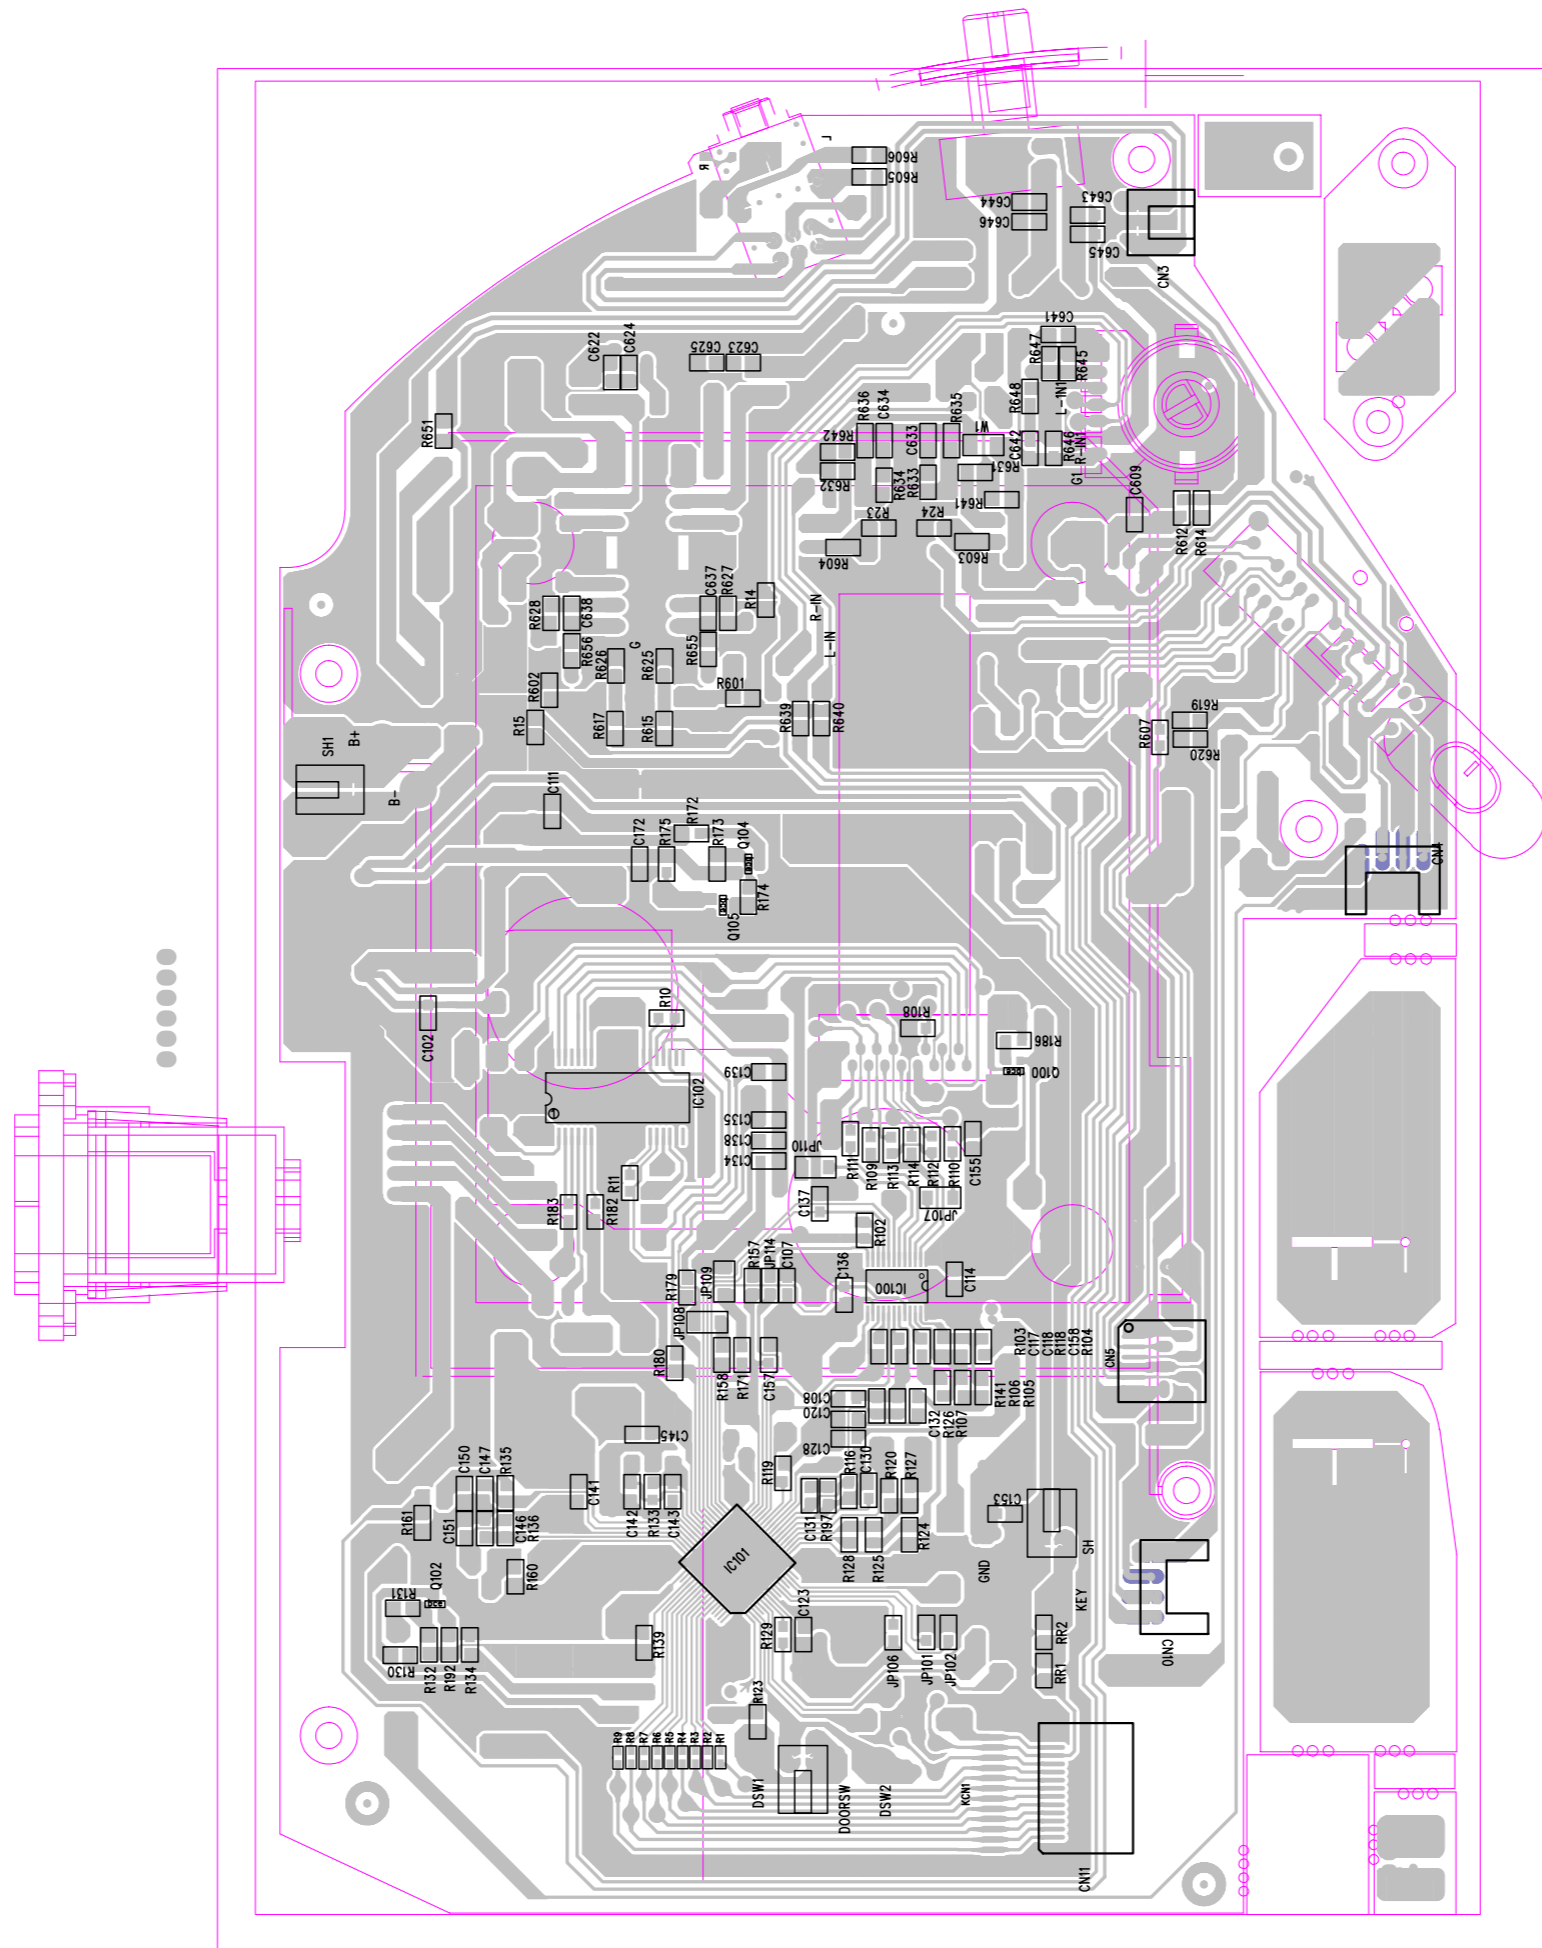

Service
Service
Service

Service Manual

CONTENTS

Circuit diagram - CD part
Power & AMP part
Audio part

PCB Layout diagram - top view
bottom view

Service parts list

© Copyright 2007 Philips Consumer Electronics B.V. Eindhoven, The Netherlands
All rights reserved. No part of this publication may be reproduced, stored in a retrieval system or transmitted, in any form or by any means, electronic, mechanical, photocopying, or otherwise without the prior permission of Philips.

SPARE PARTS LIST FOR -/61

11	996510002001	BATTERY DOOR
12	996510003633	FM ANTENNA
13	996510003634	CD DOOR SPRING
14	996510002000	HANDLE
15	996510001999	CD MECHANISM COVER
16	996510001998	CD DOOR
17	996510001994	CASS DOOR GEAR
18	996510001995	CASS DOOR GEAR HOLDER
20	996510001997	CASS DOOR
21	996510001991	POWER TRANSFORMER (T41-0584)
22	996510001992	CASSDECK VW-21 AZ1022(PHILIPS)
23	996510001989	P.C.B AZ-1022/12 TUNER BD.
34	996510001990	P.C.B AZ-1022/12 MAIN BD.
ACC	994000001745	POWER CORD SET (BLACK) VDE
CDM	996510003632	CD MECHANISM

SPARE PARTS LIST FOR -/93

A	996510001989	P.C.B AZ-1022/12 TUNER BD.
B	996510001990	P.C.B AZ-1022/12 MAIN BD.
C	996510001991	POWER TRANSFORMER (T41-0584)
D	996510001992	CASSDECK VW-21 AZ1022(PHILIPS)
E	996510001993	P.C.BAZ-102-018-11 RECORDINGBD
F	996510001994	CASS DOOR GEAR
G	996510001995	CASS DOOR GEAR HOLDER
H	996510001996	CASSETE DOOR LENS
I	996510001997	CASS DOOR
J	996510001998	CD DOOR
K	996510001999	CD MECHANISM COVER
L	996510002000	HANDLE
M	996510002001	BATTERY DOOR