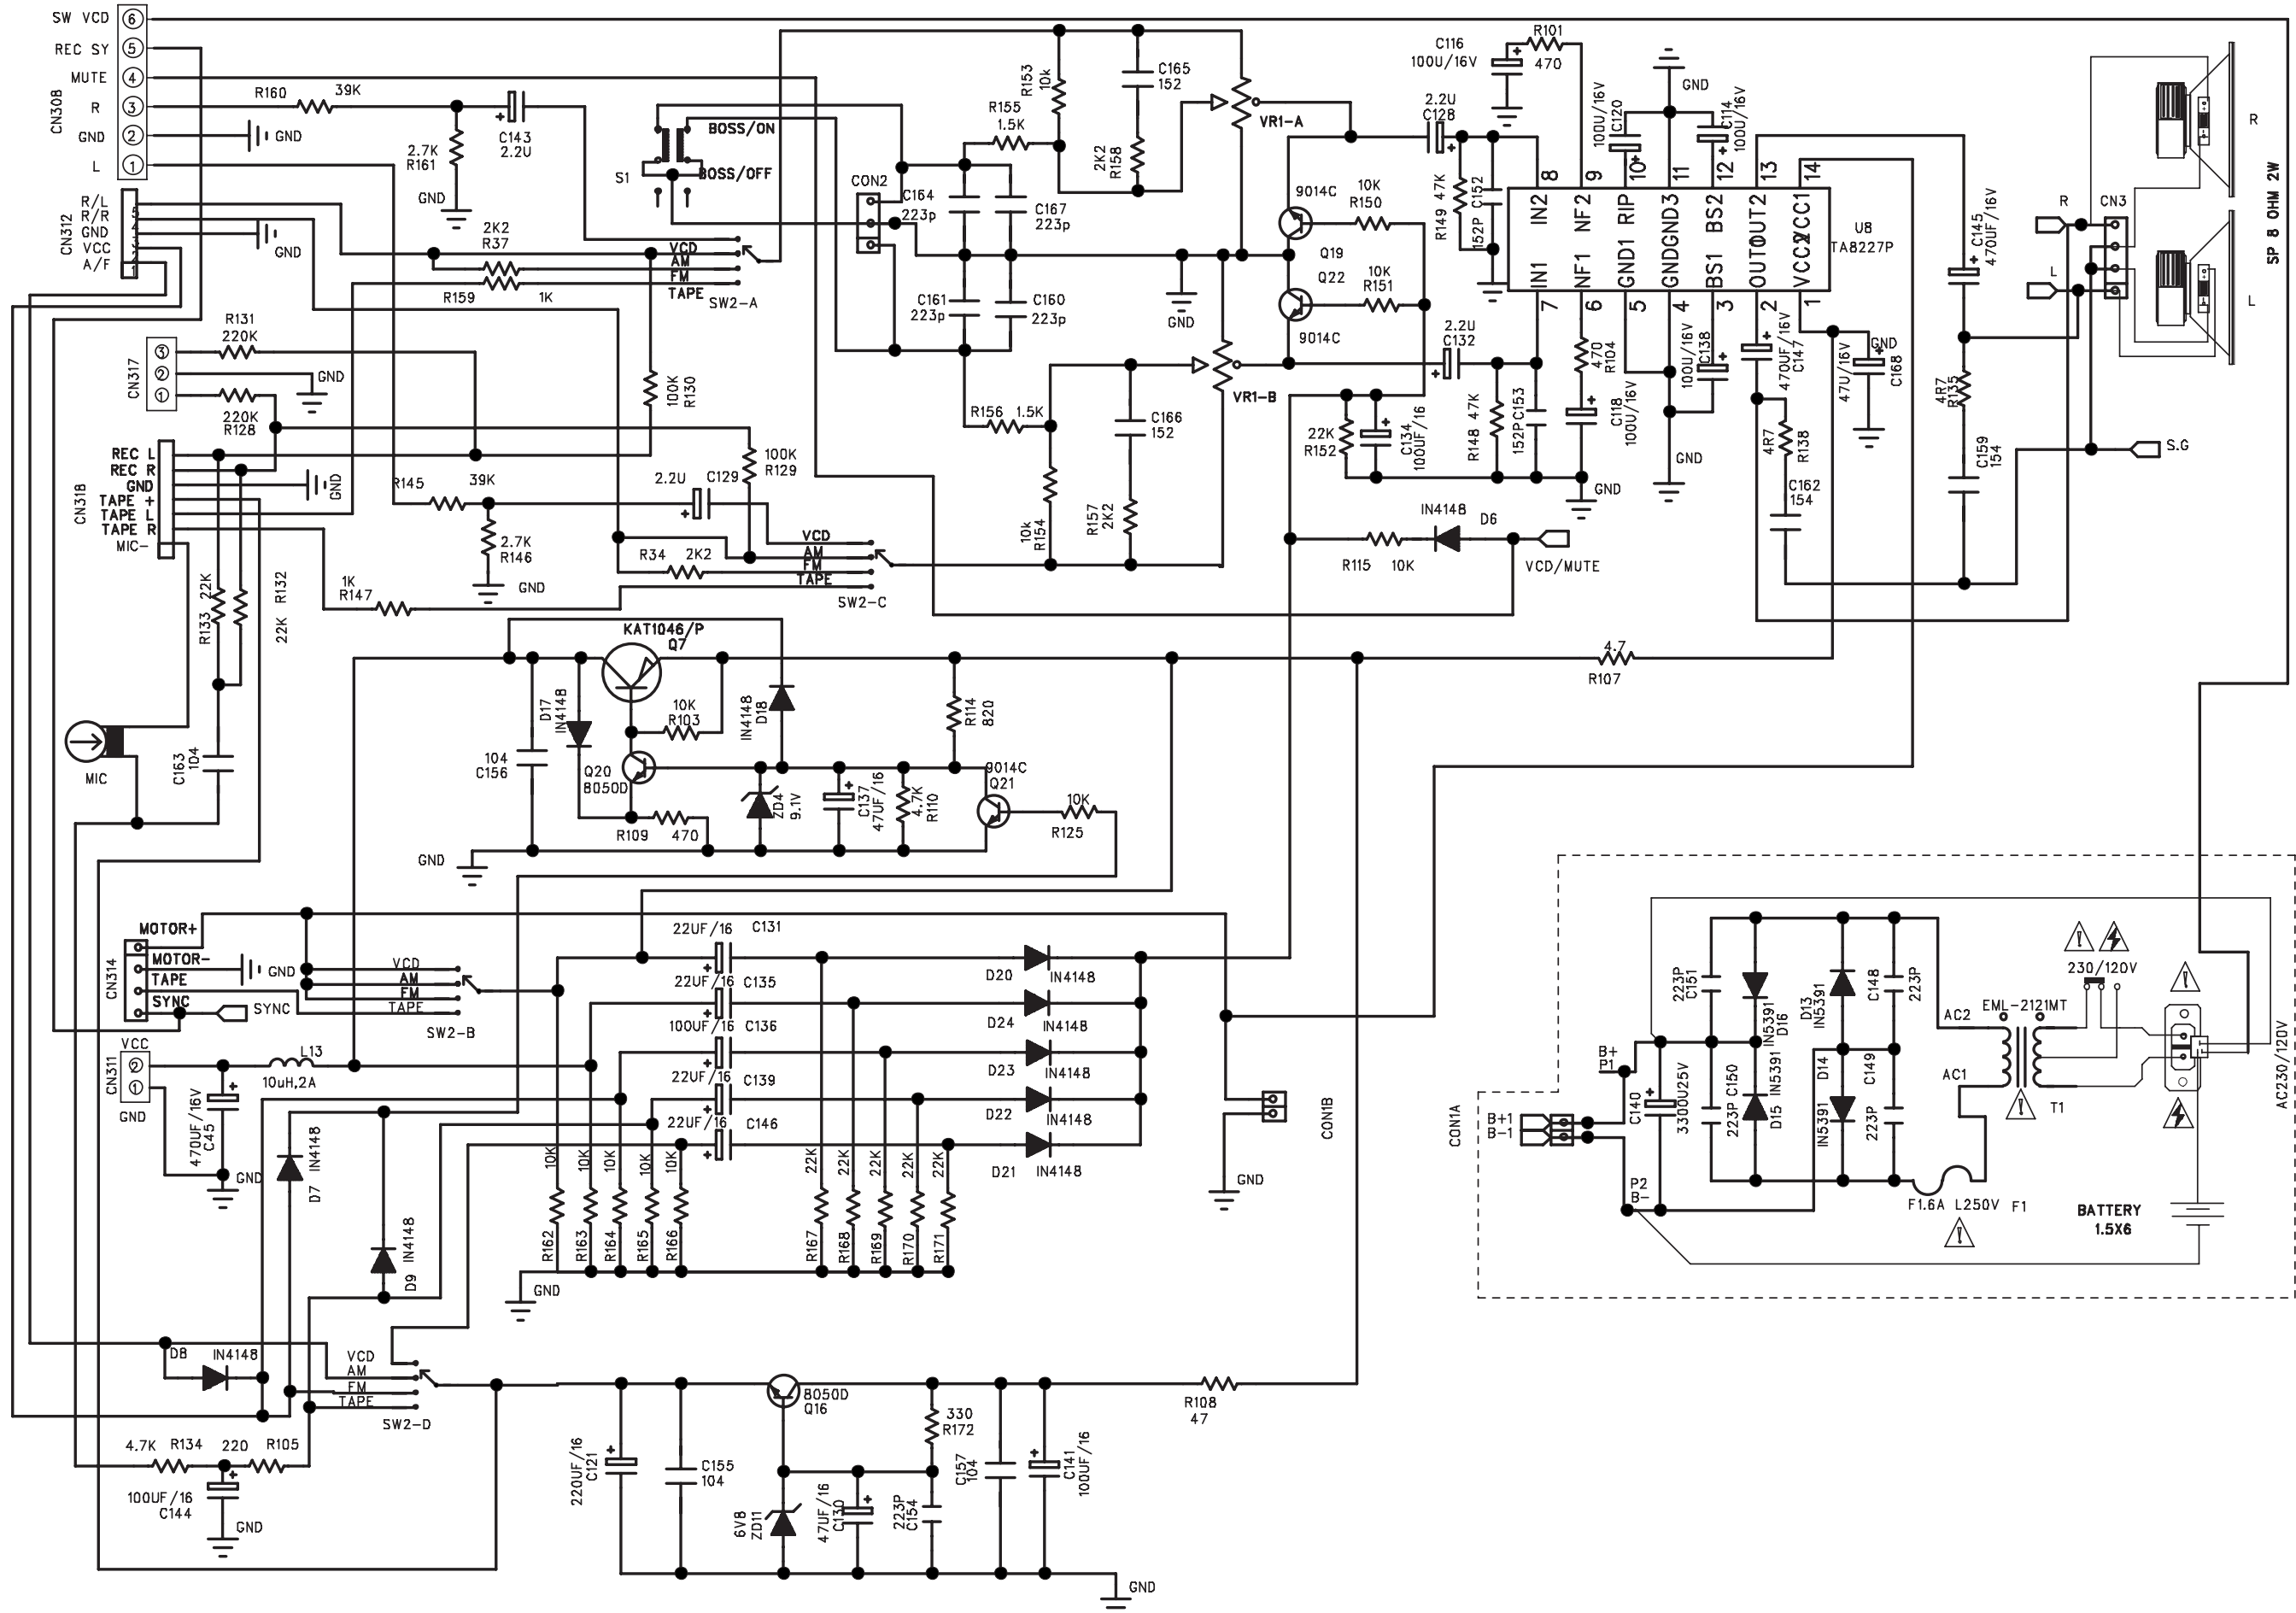

Published by LX 0822 Service Audio Subject to modification

3141 785 32920

Version 1.0

PHILIPS

SET WIRING DIAGRAM

CIRCUIT DIAGRAM -CD POWER BOARD VCD & DISPLAY PART

ROM TYPE SELECT:

	* 2M	4M	ATMEL	OTHERS
RB9	0	NA	0	
RB1	NA	0	NA	
RB0	0	0	NA	
RB2	NA	NA	0	

150-278710E52

CIRCUIT DIAGRAM - CD POWER BOARD POWER PART

CIRCUIT DIAGRAM - TUNER BOARD

CIRCUIT DIAGRAM - TAPE BOARD

LAYOUT DIAGRAM - CD POWER BOARD COMPONENT SIDE VIEW

LAYOUT DIAGRAM - CD POWER BOARD
COPPER SIDE VIEW

LAYOUT DIAGRAM - LCD KEY BOARD

LAYOUT DIAGRAM - TUNER BOARD

LAYOUT DIAGRAM - TAPE BOARD

Service parts list

11	996510016756	CD MECH SONY KSM-213 CLDM
12	994000004018	7871 CD DOOR
13	996500041068	7871 HANDLE
14	994000004061	7871 CD RUBBER CUSHION BLACK
15	994000005189	7871 CD RUBBER CUSHION PINK
16	994000005191	2233 CD DUSTCOVER (SK-16)
17	994000004726	7831 GEAR (MODE:0.8)
18	994000004727	7831 GEAR STAND (MODE:0.8)
20	994000004087	SPEAKER 3"8OHM 2W
21	994000005194	MECH CS-21V-818DT E/H:SY-237
22	994000004017	7871 CASS DOOR
23	994000004702	7871 CASS DOOR BRACKET
24	994000004022	7871 CASS DOOR PANEL
25	996510016758	RUBBER FOOT 5x1.2mm BLACK
26	994000005192	7871 DOOR SPRING (NEW) (EP)
27	996500038217	7871 TRANSFORMER 220V
28	994000004085	7871 ROD ANTENNA 2 SEG
30	994000004016	7871 BATTERY DOOR
29	996510016759	VDE-APP AC CORD LINE, W/SOCKET
19	996510016757	AZ1217/61 REMOTE CONTROL