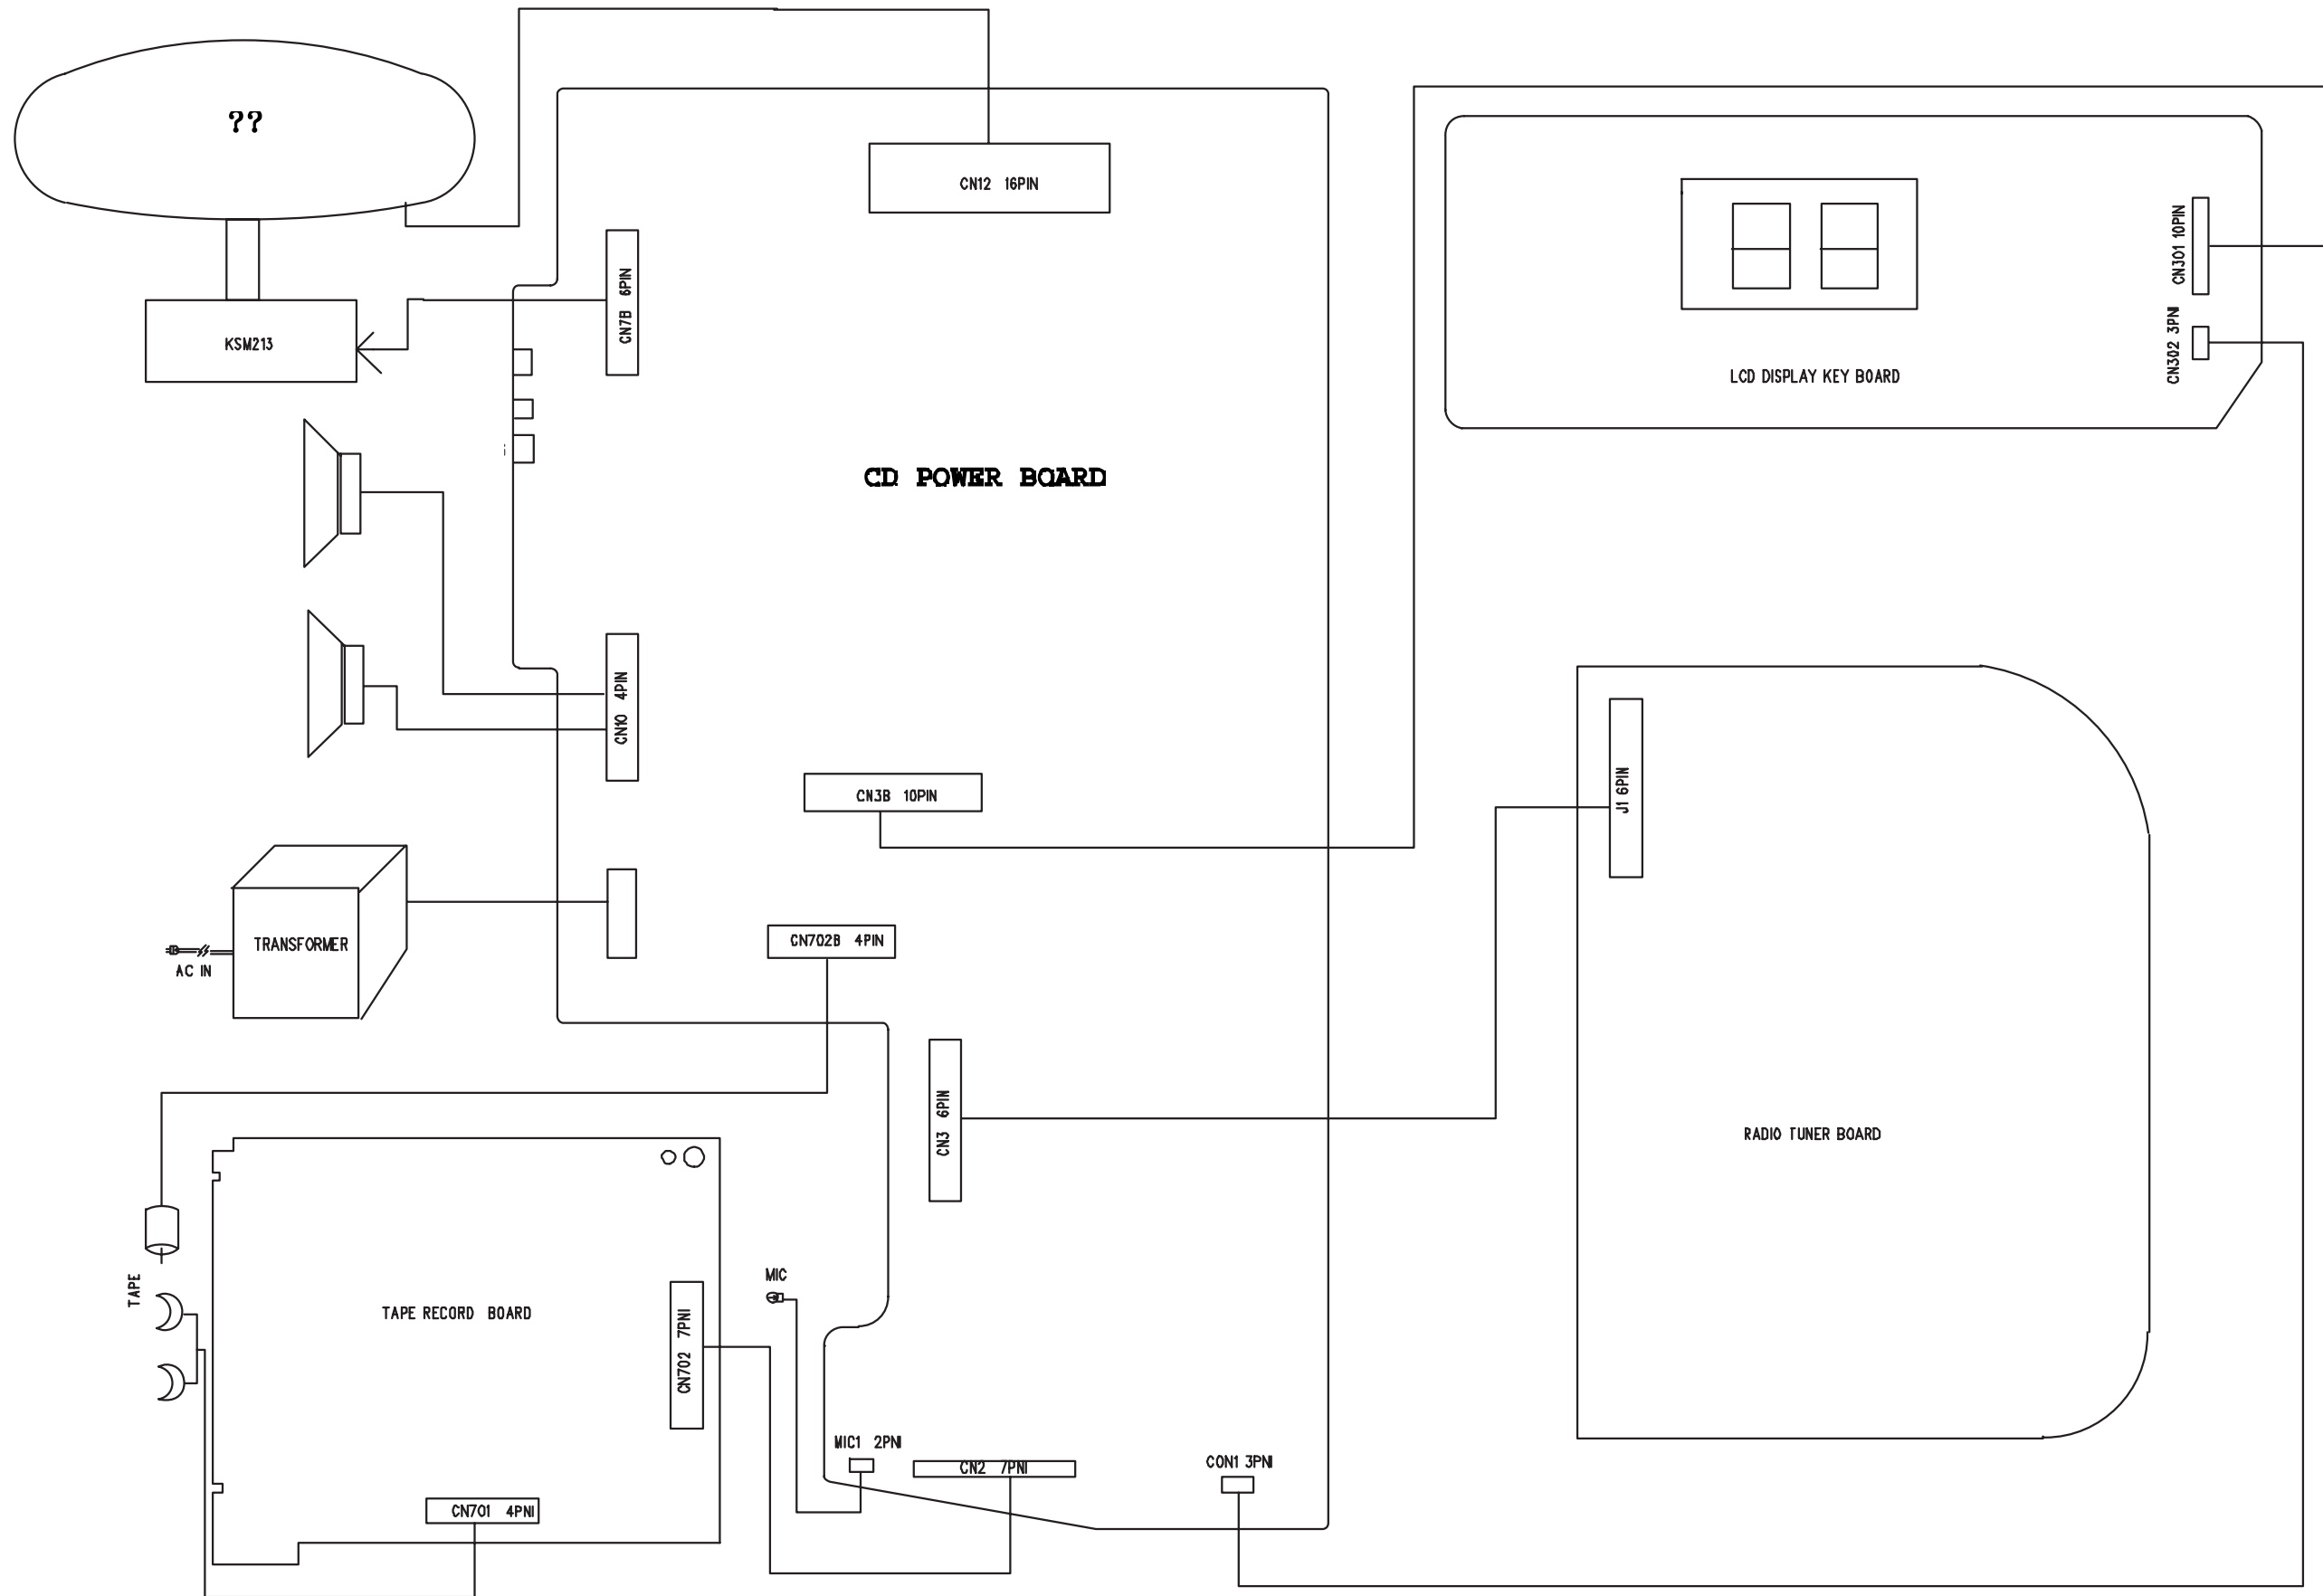

SET WIRING DIAGRAM