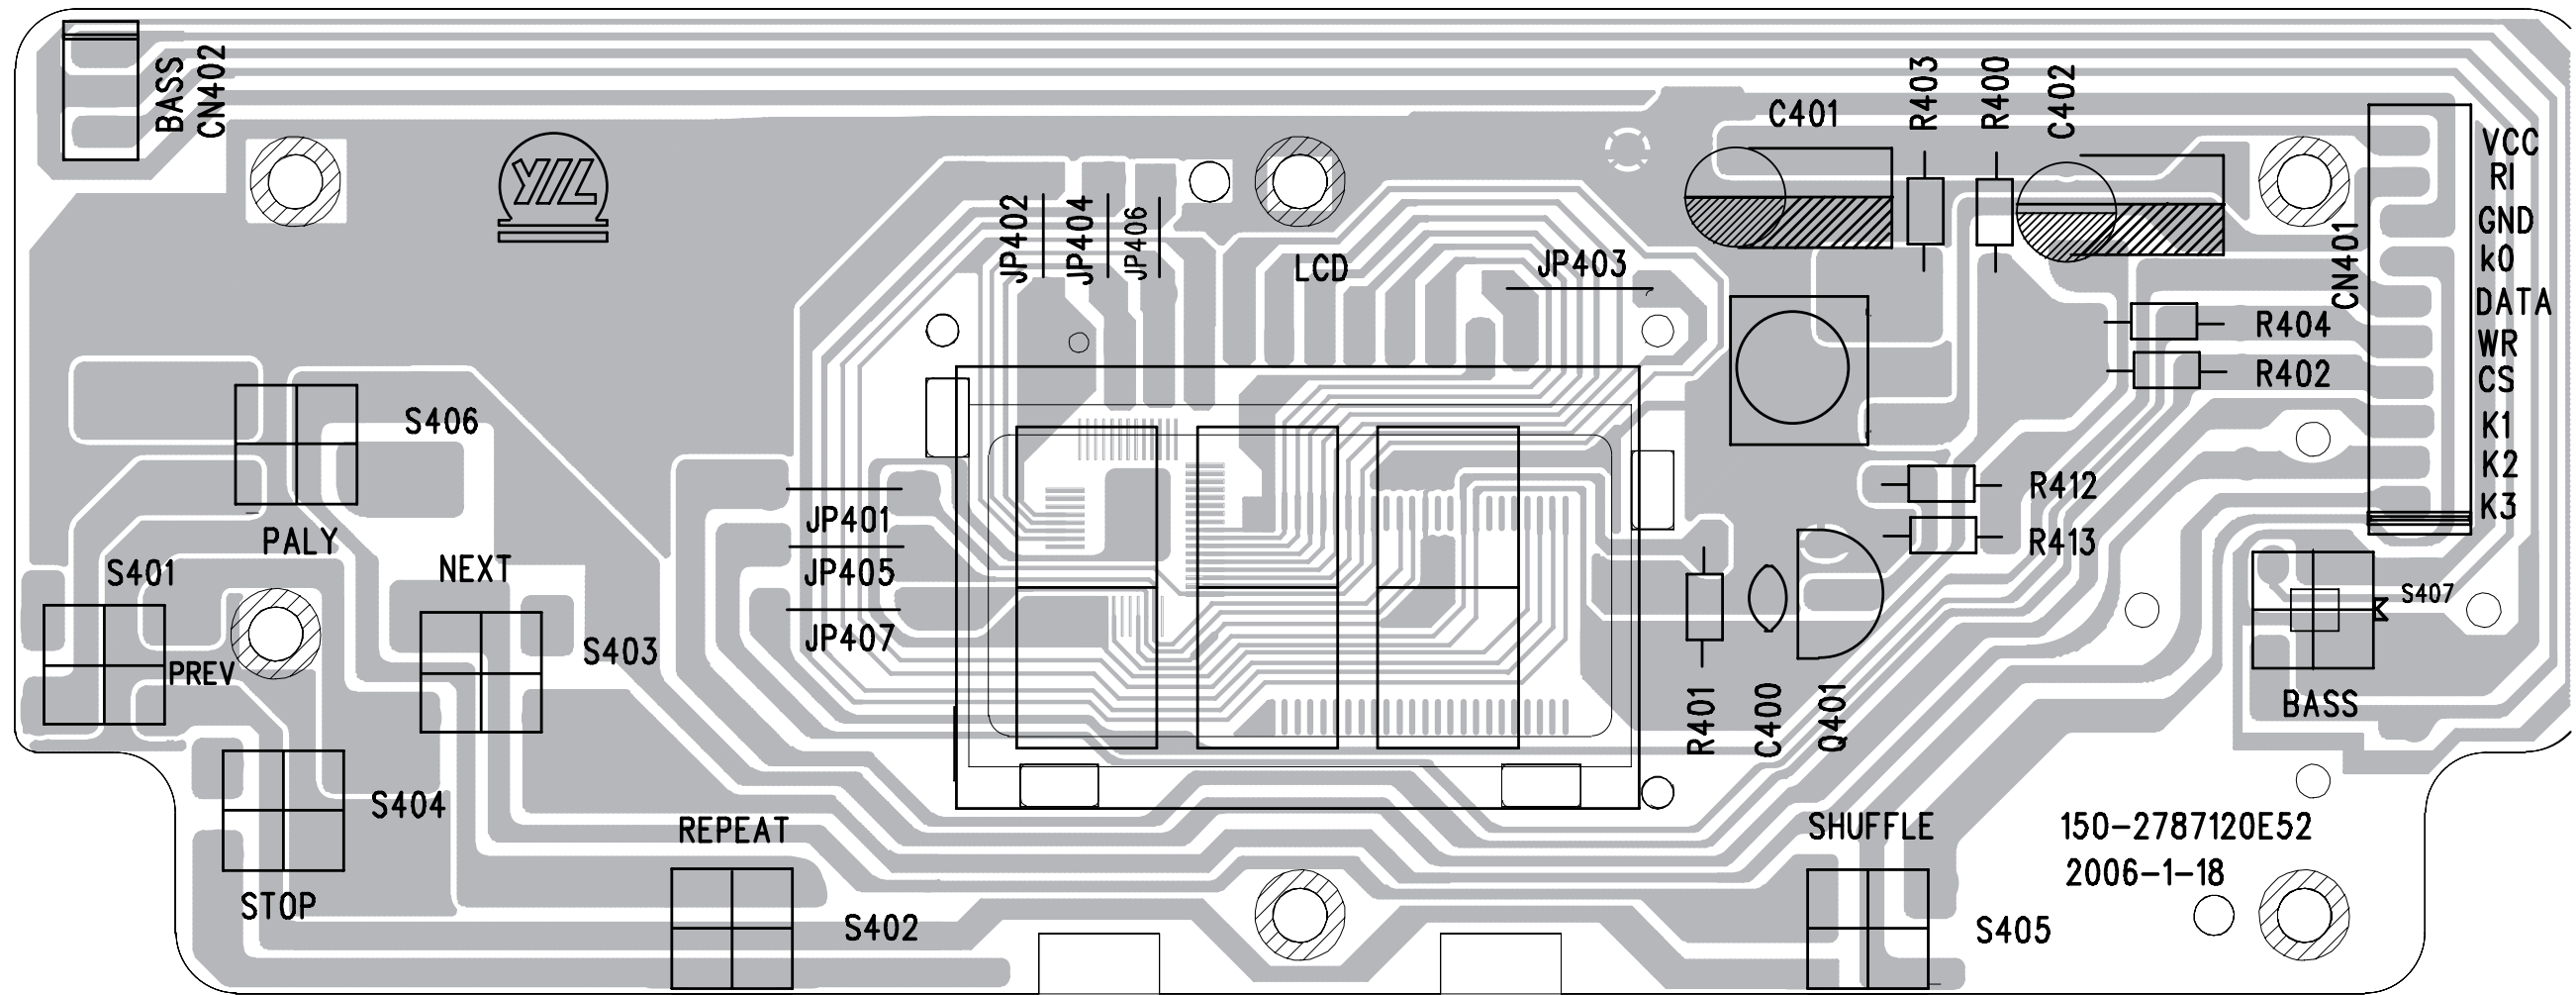

150-278710E52

CIRCUIT DIAGRAM - CD POWER BOARD POWER PART

CIRCUIT DIAGRAM - TUNER BOARD

CIRCUIT DIAGRAM - TAPE BOARD

LAYOUT DIAGRAM - CD POWER BOARD COMPONENT SIDE VIEW

LAYOUT DIAGRAM - CD POWER BOARD
COPPER SIDE VIEW

LAYOUT DIAGRAM - LCD KEY BOARD

LAYOUT DIAGRAM - TUNER BOARD

LAYOUT DIAGRAM - TAPE BOARD

Service parts list

11	996510016756	CD MECH SONY KSM-213 CLDM
12	994000004018	7871 CD DOOR
13	996500041068	7871 HANDLE
14	994000004061	7871 CD RUBBER CUSHION BLACK
15	994000005189	7871 CD RUBBER CUSHION PINK
16	994000005191	2233 CD DUSTCOVER (SK-16)
17	994000004726	7831 GEAR (MODE:0.8)
18	994000004727	7831 GEAR STAND (MODE:0.8)
20	994000004087	SPEAKER 3"8OHM 2W
21	994000005194	MECH CS-21V-818DT E/H:SY-237
22	994000004017	7871 CASS DOOR
23	994000004702	7871 CASS DOOR BRACKET
24	994000004022	7871 CASS DOOR PANEL
25	996510016758	RUBBER FOOT 5x1.2mm BLACK
26	994000005192	7871 DOOR SPRING (NEW) (EP)
27	996500038217	7871 TRANSFORMER 220V
28	994000004085	7871 ROD ANTENNA 2 SEG
30	994000004016	7871 BATTERY DOOR
29	996510016759	VDE-APP AC CORD LINE, W/SOCKET
19	996510016757	AZ1217/61 REMOTE CONTROL