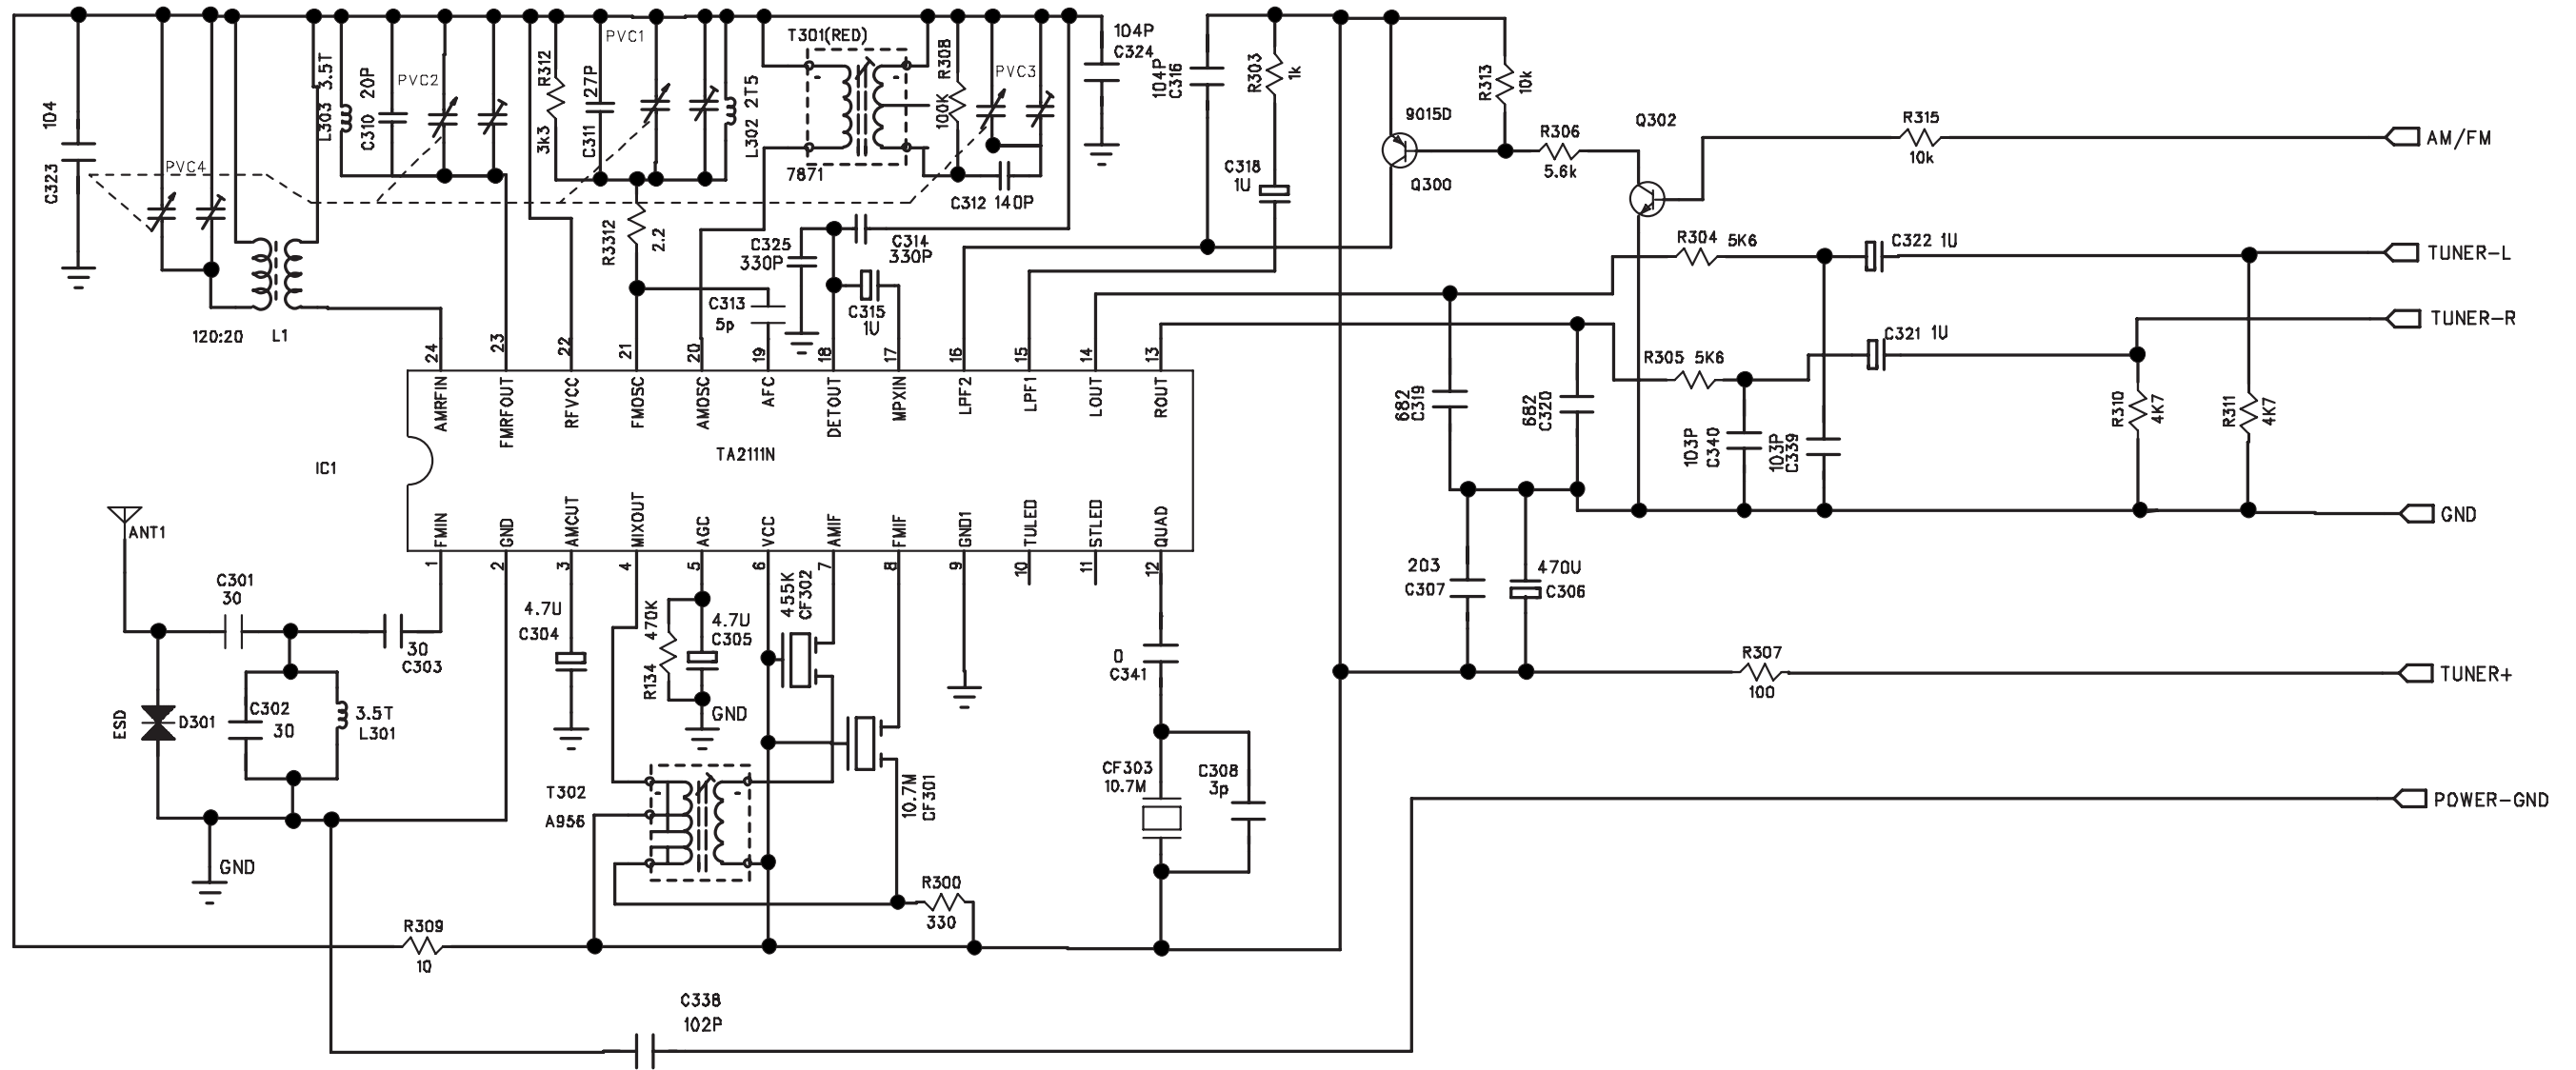

Published by LX 0822 Service Audio Subject to modification

3141 785 32920

Version 1.0

PHILIPS

SET WIRING DIAGRAM

CIRCUIT DIAGRAM -CD POWER BOARD VCD & DISPLAY PART

ROM TYPE SELECT:

	* 2M	4M	ATMEL	OTHERS
RB9	0	NA	0	
RB1	NA	0	NA	
RB0	0	0	NA	
RB2	NA	NA	0	

150-278710E52

CIRCUIT DIAGRAM - CD POWER BOARD POWER PART

CIRCUIT DIAGRAM - TUNER BOARD

CIRCUIT DIAGRAM - TAPE BOARD

LAYOUT DIAGRAM - CD POWER BOARD COMPONENT SIDE VIEW

LAYOUT DIAGRAM - CD POWER BOARD
COPPER SIDE VIEW