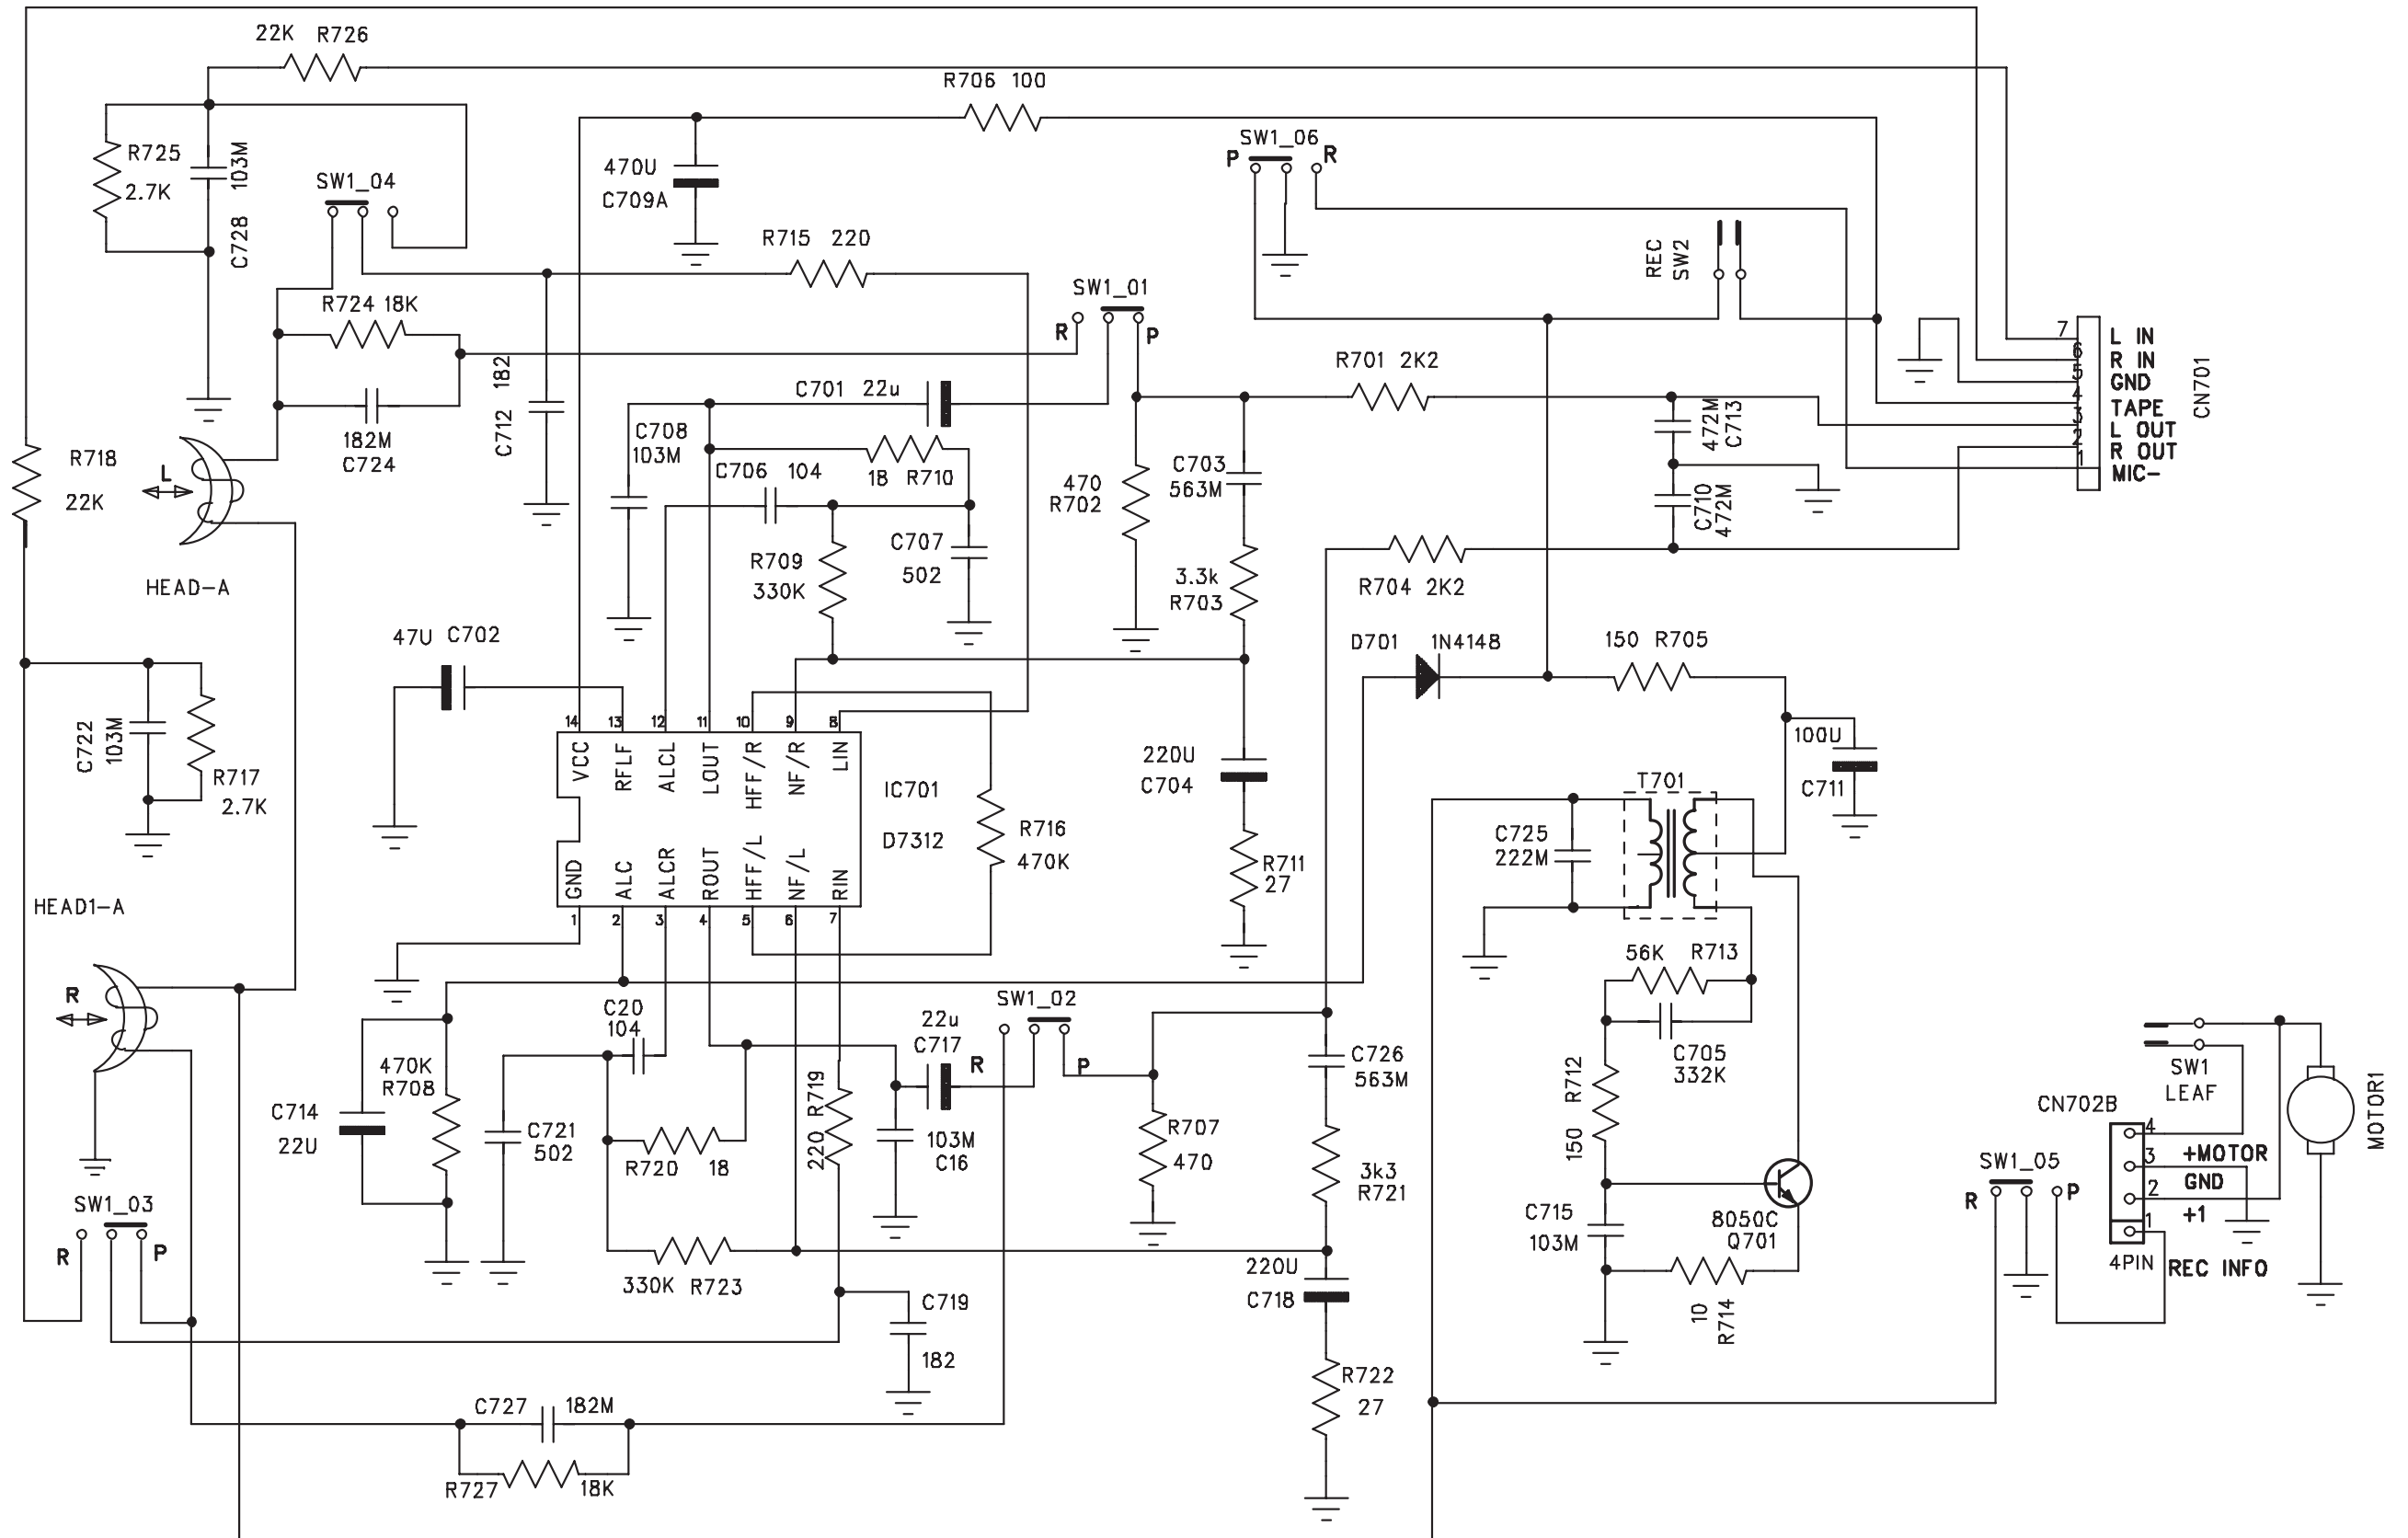

150-278710E52

CIRCUIT DIAGRAM - CD POWER BOARD POWER PART

CIRCUIT DIAGRAM - TUNER BOARD

CIRCUIT DIAGRAM - TAPE BOARD

LAYOUT DIAGRAM - CD POWER BOARD COMPONENT SIDE VIEW

LAYOUT DIAGRAM - CD POWER BOARD
COPPER SIDE VIEW

LAYOUT DIAGRAM - LCD KEY BOARD

LAYOUT DIAGRAM - TUNER BOARD

LAYOUT DIAGRAM - TAPE BOARD

Service parts list

11	996510016756	CD MECH SONY KSM-213 CLDM
12	994000004018	7871 CD DOOR
13	996500041068	7871 HANDLE
14	994000004061	7871 CD RUBBER CUSHION BLACK
15	994000005189	7871 CD RUBBER CUSHION PINK
16	994000005191	2233 CD DUSTCOVER (SK-16)
17	994000004726	7831 GEAR (MODE:0.8)
18	994000004727	7831 GEAR STAND (MODE:0.8)
20	994000004087	SPEAKER 3"8OHM 2W
21	994000005194	MECH CS-21V-818DT E/H:SY-237
22	994000004017	7871 CASS DOOR
23	994000004702	7871 CASS DOOR BRACKET
24	994000004022	7871 CASS DOOR PANEL
25	996510016758	RUBBER FOOT 5x1.2mm BLACK
26	994000005192	7871 DOOR SPRING (NEW) (EP)
27	996500038217	7871 TRANSFORMER 220V
28	994000004085	7871 ROD ANTENNA 2 SEG
30	994000004016	7871 BATTERY DOOR
29	996510016759	VDE-APP AC CORD LINE, W/SOCKET
19	996510016757	AZ1217/61 REMOTE CONTROL