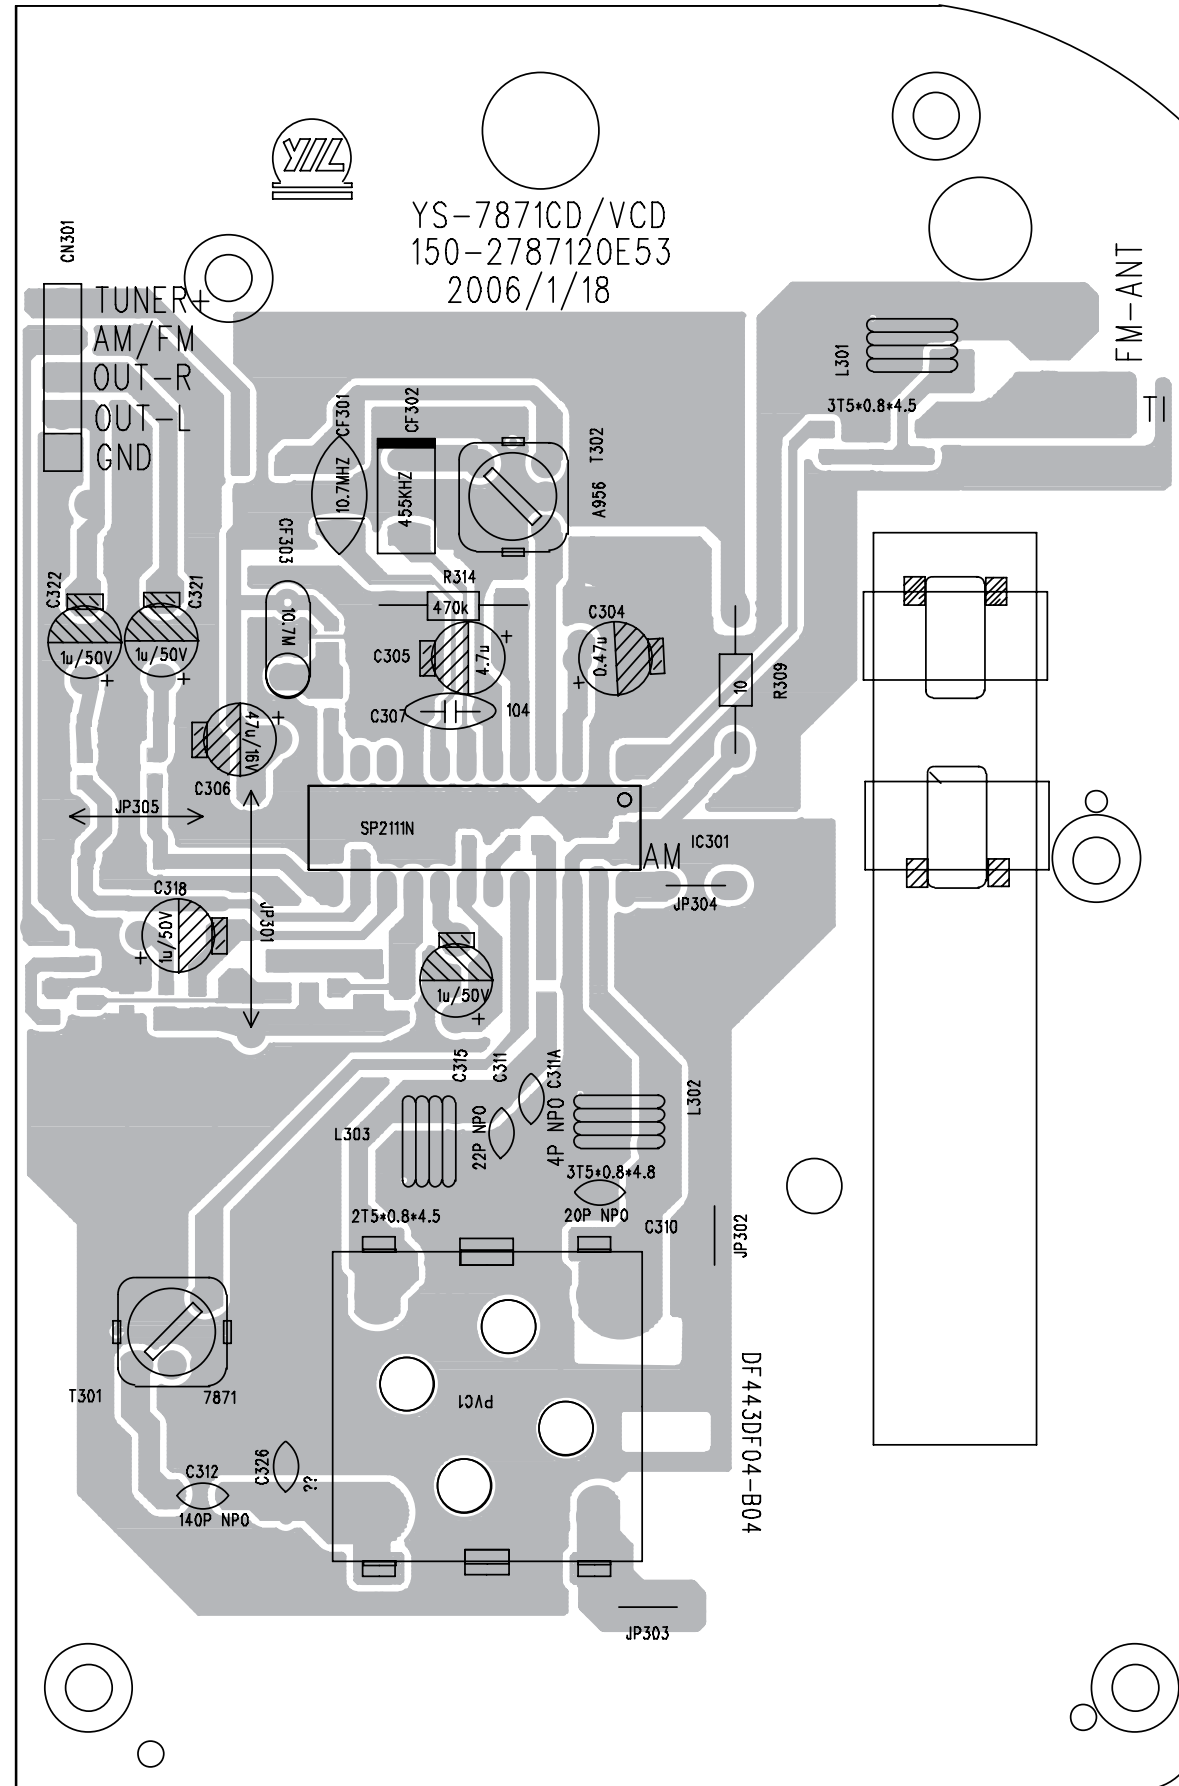

Service
Service
Service

Service Manual

CONTENTS

Set wiring digram.....3-1

Circuit diagram

 CD power board4-1..4-2

 Tuenr board5-1

 Tape board.....6-1

Published by LX 0822 Service Audio Subject to modification

3141 785 32920

Version 1.0

PHILIPS

SET WIRING DIAGRAM

CIRCUIT DIAGRAM -CD POWER BOARD VCD & DISPLAY PART

ROM TYPE SELECT:

	* 2M	4M	ATMEL	OTHERS
RB9	0	NA	0	
RB1	NA	0	NA	
RB0	0	0	NA	
RB2	NA	NA	0	

150-278710E52

CIRCUIT DIAGRAM - CD POWER BOARD POWER PART

CIRCUIT DIAGRAM - TUNER BOARD

CIRCUIT DIAGRAM - TAPE BOARD

LAYOUT DIAGRAM - CD POWER BOARD COMPONENT SIDE VIEW

LAYOUT DIAGRAM - CD POWER BOARD
COPPER SIDE VIEW

LAYOUT DIAGRAM - LCD KEY BOARD

LAYOUT DIAGRAM - TUNER BOARD

LAYOUT DIAGRAM - TAPE BOARD

Service parts list

11	996510016756	CD MECH SONY KSM-213 CLDM
12	994000004018	7871 CD DOOR
13	996500041068	7871 HANDLE
14	994000004061	7871 CD RUBBER CUSHION BLACK
15	994000005189	7871 CD RUBBER CUSHION PINK
16	994000005191	2233 CD DUSTCOVER (SK-16)
17	994000004726	7831 GEAR (MODE:0.8)
18	994000004727	7831 GEAR STAND (MODE:0.8)
20	994000004087	SPEAKER 3"8OHM 2W
21	994000005194	MECH CS-21V-818DT E/H:SY-237
22	994000004017	7871 CASS DOOR
23	994000004702	7871 CASS DOOR BRACKET
24	994000004022	7871 CASS DOOR PANEL
25	996510016758	RUBBER FOOT 5x1.2mm BLACK
26	994000005192	7871 DOOR SPRING (NEW) (EP)
27	996500038217	7871 TRANSFORMER 220V
28	994000004085	7871 ROD ANTENNA 2 SEG
30	994000004016	7871 BATTERY DOOR
29	996510016759	VDE-APP AC CORD LINE, W/SOCKET
19	996510016757	AZ1217/61 REMOTE CONTROL