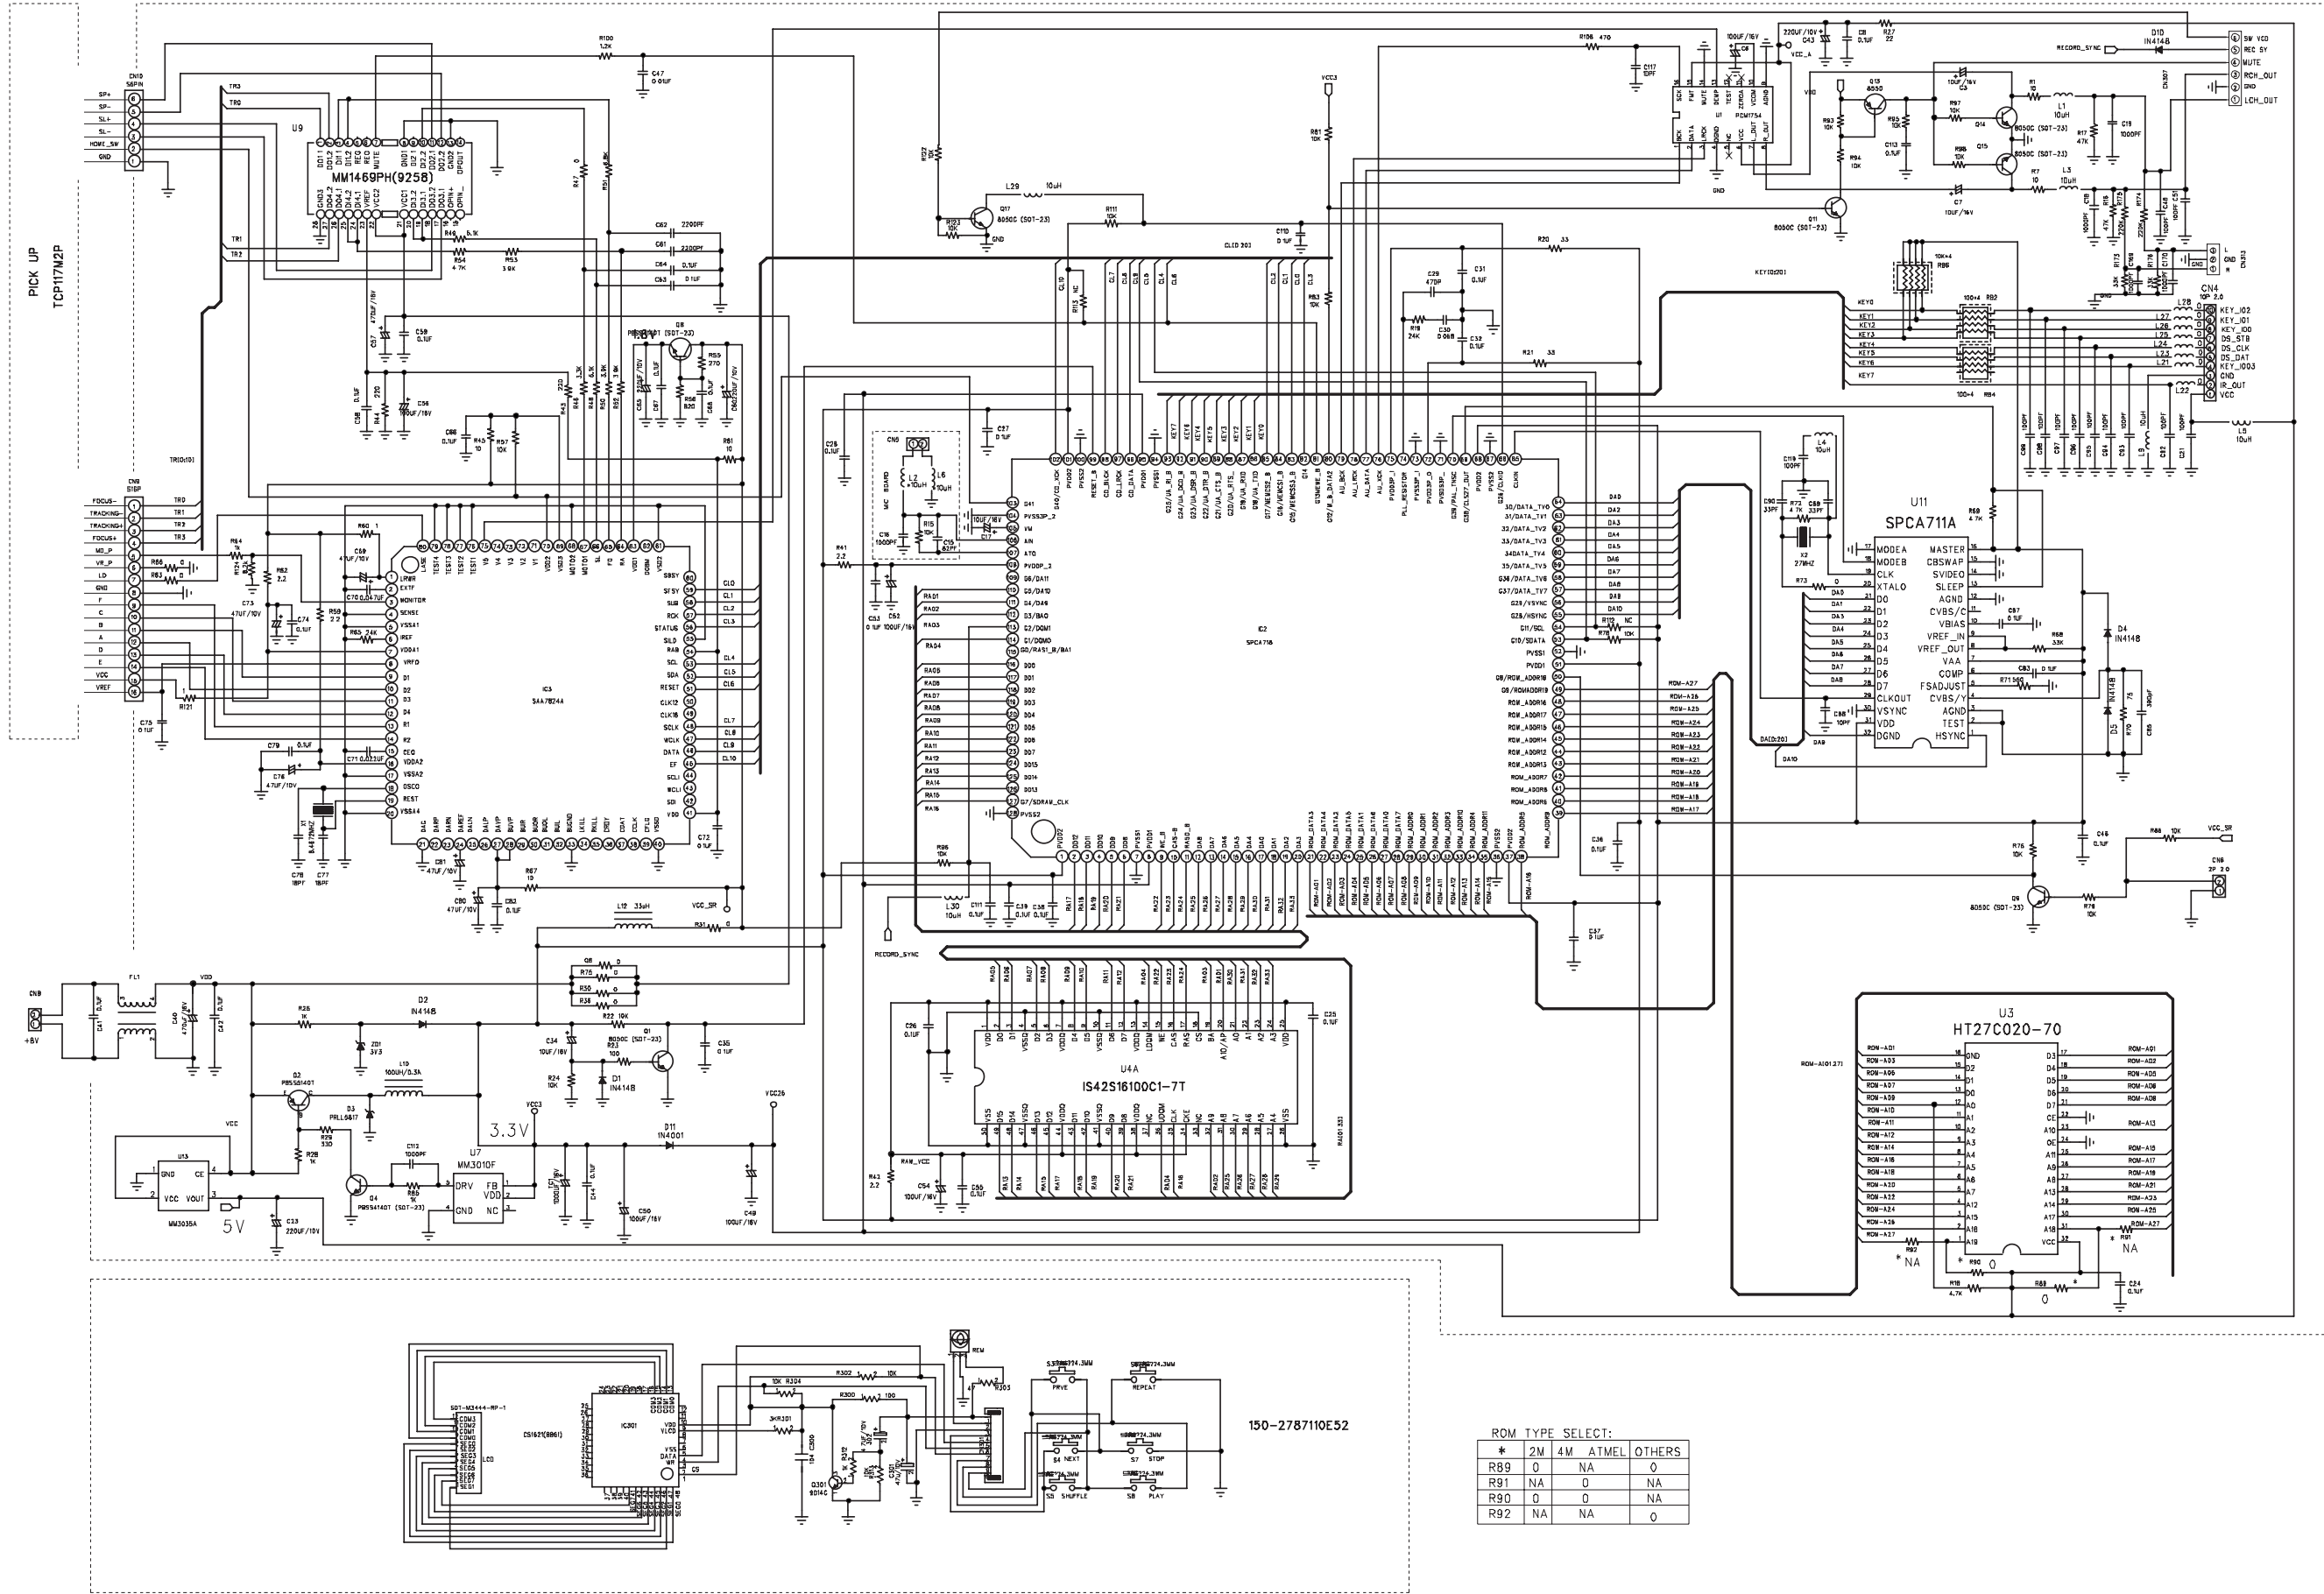

Published by LX 0822 Service Audio Subject to modification

3141 785 32920

Version 1.0

PHILIPS

SET WIRING DIAGRAM

CIRCUIT DIAGRAM -CD POWER BOARD VCD & DISPLAY PART

ROM TYPE SELECT:

	* 2M	4M	ATMEL	OTHERS
RB9	0	NA	0	
RB1	NA	0	NA	
RB0	0	0	NA	
RB2	NA	NA	0	

150-278710E52

CIRCUIT DIAGRAM - CD POWER BOARD POWER PART

CIRCUIT DIAGRAM - TUNER BOARD

CIRCUIT DIAGRAM - TAPE BOARD

LAYOUT DIAGRAM - CD POWER BOARD COMPONENT SIDE VIEW

LAYOUT DIAGRAM - CD POWER BOARD
COPPER SIDE VIEW

LAYOUT DIAGRAM - LCD KEY BOARD

LAYOUT DIAGRAM - TUNER BOARD

LAYOUT DIAGRAM - TAPE BOARD

Service parts list

11	996510016756	CD MECH SONY KSM-213 CLDM
12	994000004018	7871 CD DOOR
13	996500041068	7871 HANDLE
14	994000004061	7871 CD RUBBER CUSHION BLACK
15	994000005189	7871 CD RUBBER CUSHION PINK
16	994000005191	2233 CD DUSTCOVER (SK-16)
17	994000004726	7831 GEAR (MODE:0.8)
18	994000004727	7831 GEAR STAND (MODE:0.8)
20	994000004087	SPEAKER 3"8OHM 2W
21	994000005194	MECH CS-21V-818DT E/H:SY-237
22	994000004017	7871 CASS DOOR
23	994000004702	7871 CASS DOOR BRACKET
24	994000004022	7871 CASS DOOR PANEL
25	996510016758	RUBBER FOOT 5x1.2mm BLACK
26	994000005192	7871 DOOR SPRING (NEW) (EP)
27	996500038217	7871 TRANSFORMER 220V
28	994000004085	7871 ROD ANTENNA 2 SEG
30	994000004016	7871 BATTERY DOOR
29	996510016759	VDE-APP AC CORD LINE, W/SOCKET
19	996510016757	AZ1217/61 REMOTE CONTROL