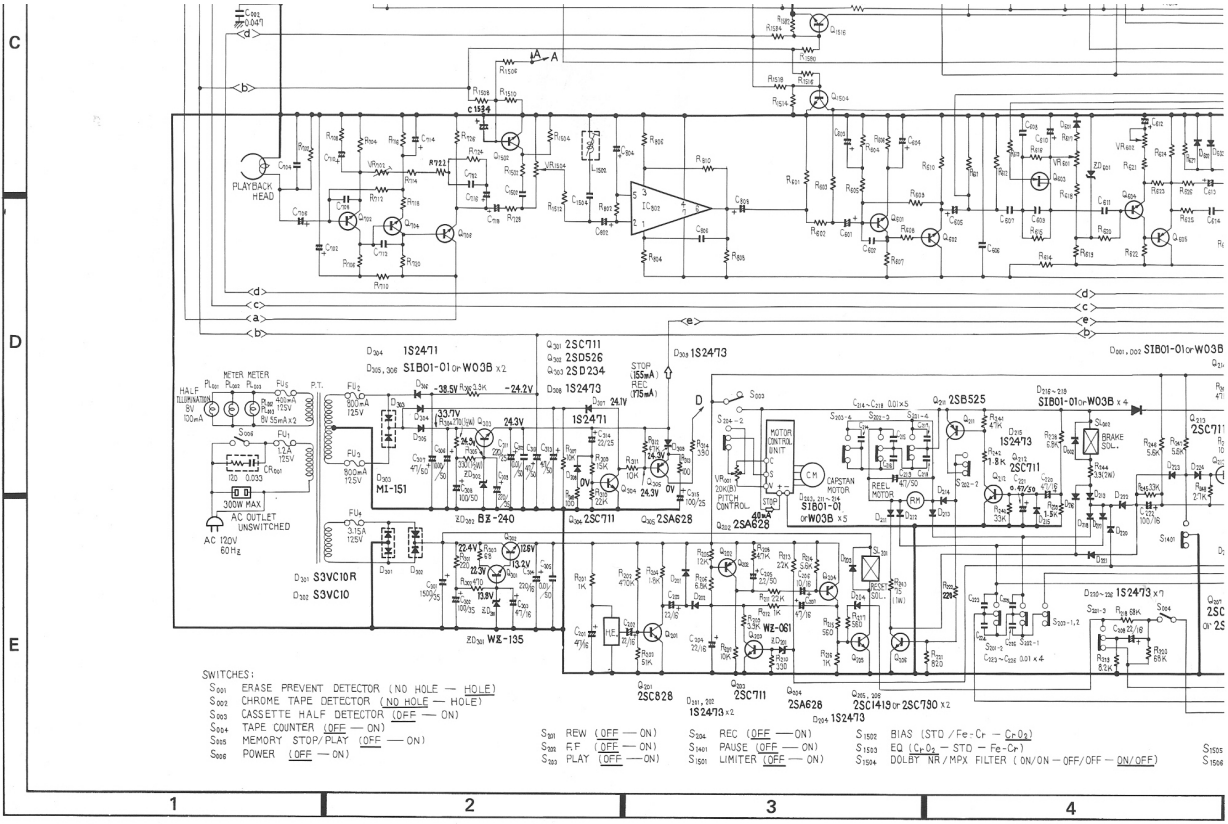

3-HEAD
CASSETTE TAPE DECK

CT-F1000

KCU

- SWITCHES:
- S101 ERASE PREVENT DETECTOR (NO HOLE — HOLE)
 - S102 CHROME TAPE DETECTOR (NO HOLE — HOLE)
 - S103 CASSETTE HALF DETECTOR (OFF — ON)
 - S104 TAPE COUNTER (OFF — ON)
 - S105 MEMORY STOP/PLAY (OFF — ON)
 - S106 POWER (OFF — ON)

- S107 REW (OFF — ON)
- S108 F.F (OFF — ON)
- S109 PLAY (OFF — ON)
- S110 REC (OFF — ON)
- S111 PAUSE (OFF — ON)
- S112 LIMITER (OFF — ON)
- S113 BIAS (STO / Fe-Cr — Cr-O₂)
- S114 EQ (Cr-O₂ — STO — Fe-Cr)
- S115 DOLBY NR / MPX FILTER (ON / ON — OFF / OFF — ON / OFF)
- S116
- S117