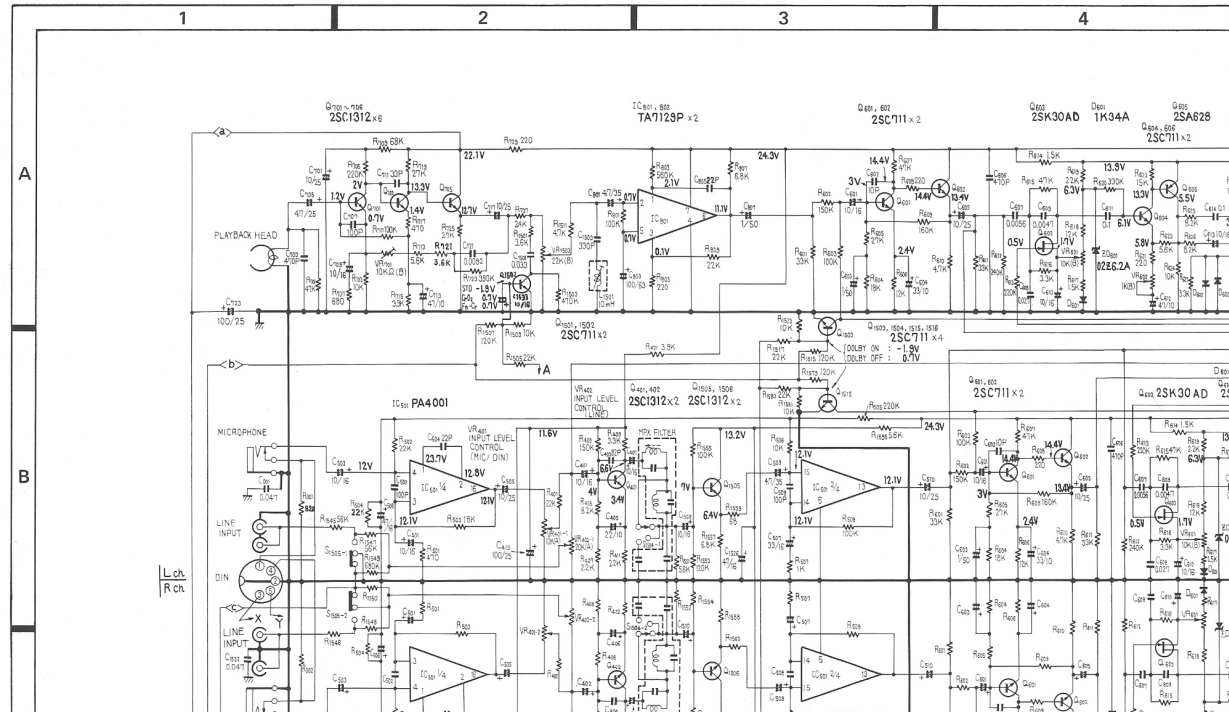

3-HEAD
CASSETTE TAPE DECK

CT-F1000

KCU

- SWITCHES:
- S101 ERASE PREVENT DETECTOR (NO HOLE — HOLE)
 - S102 CHROME TAPE DETECTOR (NO HOLE — HOLE)
 - S103 CASSETTE HALF DETECTOR (OFF — ON)
 - S104 TAPE COUNTER (OFF — ON)
 - S105 MEMORY STOP/PLAY (OFF — ON)
 - S106 POWER (OFF — ON)

- S107 REW (OFF — ON)
- S108 F.F (OFF — ON)
- S109 PLAY (OFF — ON)
- S110 REC (OFF — ON)
- S111 PAUSE (OFF — ON)
- S112 LIMITER (OFF — ON)
- S113 BIAS (STO / Fe-Cr — Cr-O₂)
- S114 EQ (Cr-O₂ — STO — Fe-Cr)
- S115 DOLBY NR / MPX FILTER (ON / ON — OFF / OFF — ON / OFF)
- S116
- S117