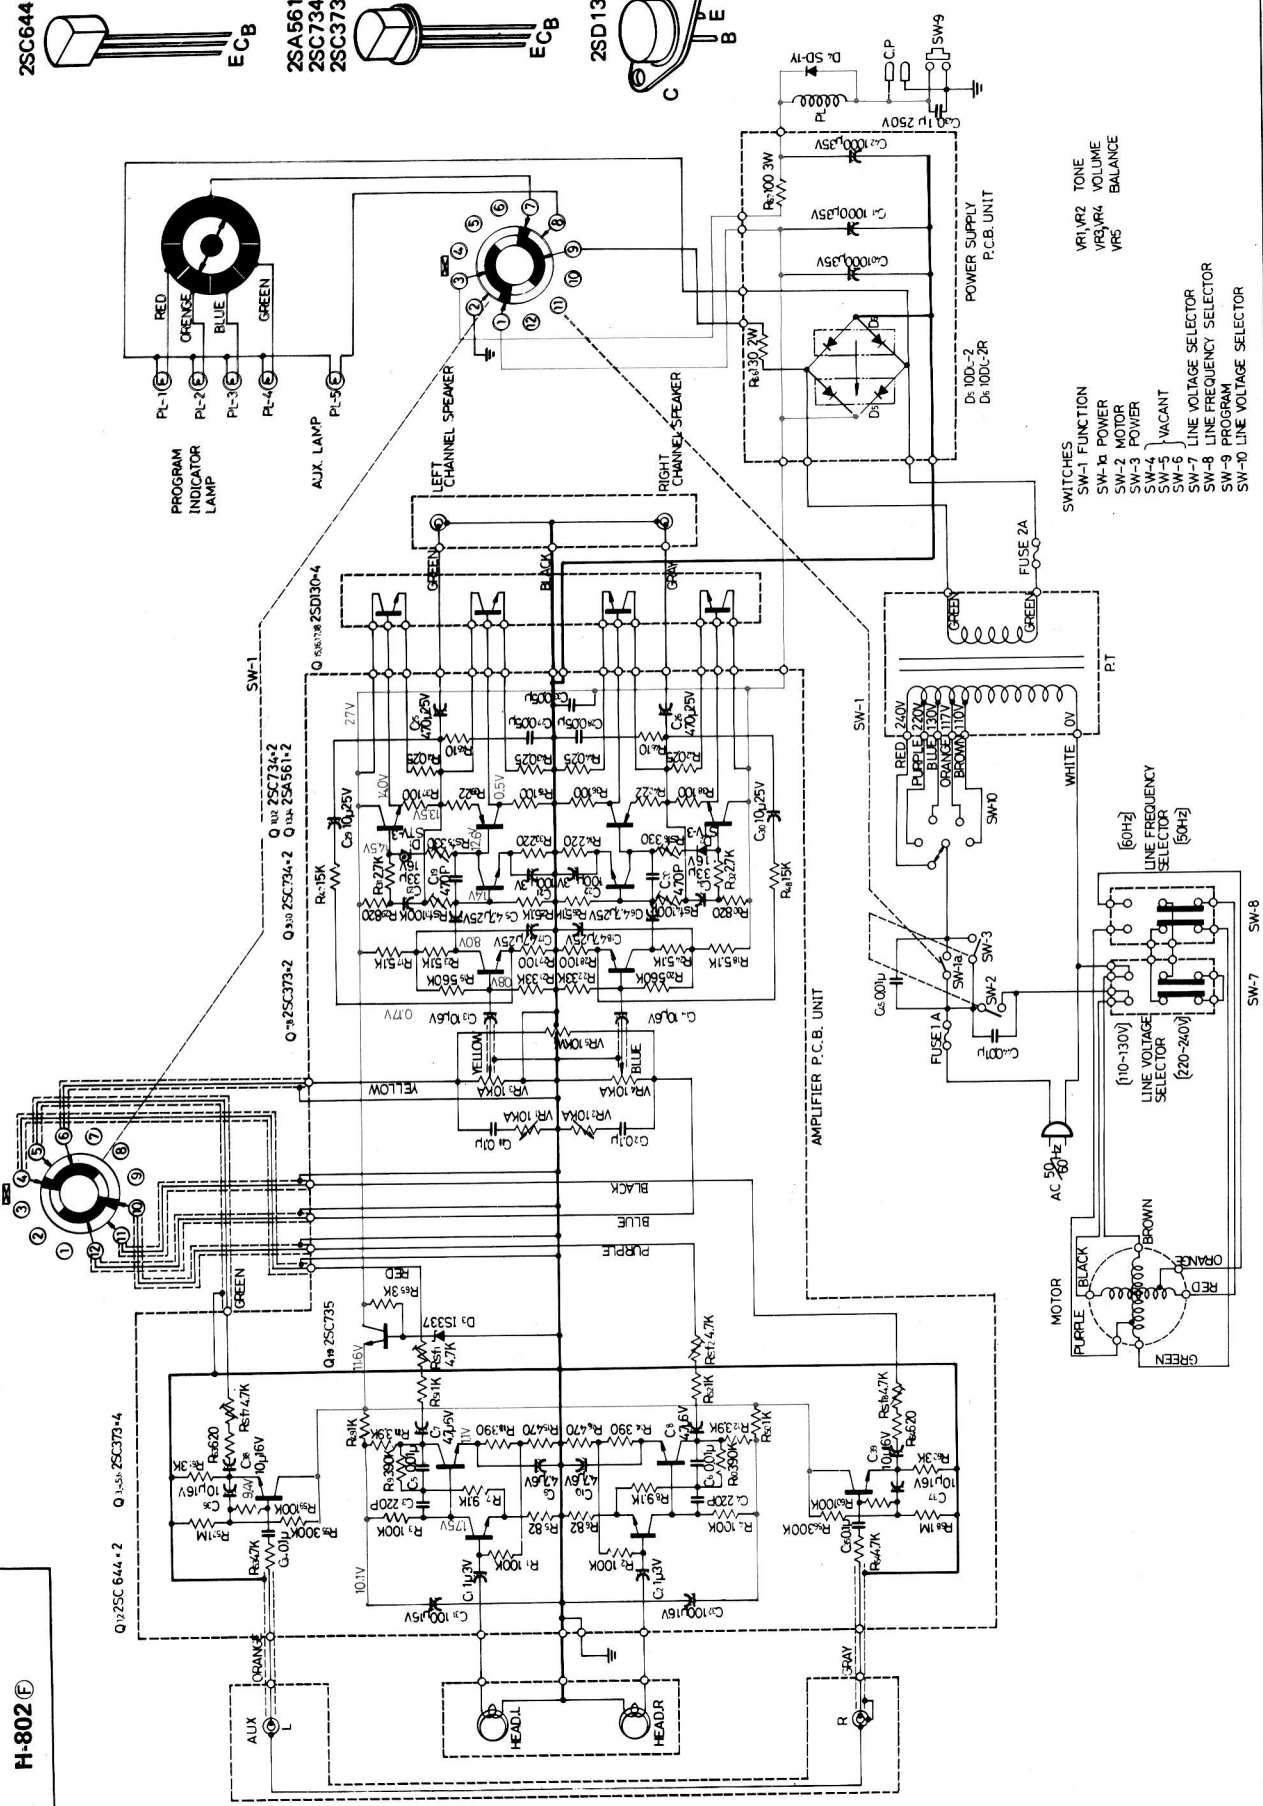

H-802®

8 TRACK TAPE PLAYER

**H-802**®

2SC644

2SA561  
2SC734  
2SC733

2SD130

- VR1, VR2 TONE
- VR3, VR4 VOLUME
- VR5 BALANCE

- SW-1 FUNCTION
- SW-2 POWER
- SW-3 MOTOR
- SW-4 POWER
- SW-5 VACANT
- SW-6 LINE VOLTAGE SELECTOR
- SW-7 LINE FREQUENCY SELECTOR
- SW-8 LINE VOLTAGE SELECTOR
- SW-9 PROGRAM
- SW-10 LINE VOLTAGE SELECTOR