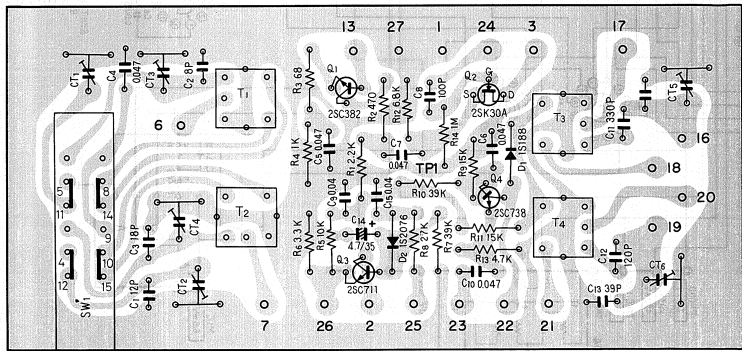

FM tuner ass'y AWE-034

AM front end ass'y AWA-006

AF amp ass'y ANK-027

Power supply ass'y AWR-041

LW/MW/FM STEREO RECEIVER

LX-424

FVW

LX-424