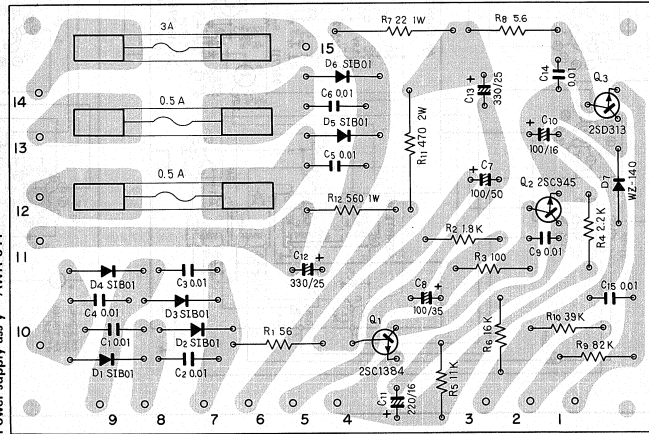

FM tuner ass'y AWE-034

AM front end ass'y AWA-006

AF amp ass'y ANK-027

Power supply ass'y AWR-041

LW/MW/FM STEREO RECEIVER

LX-424

FVW

LX-424