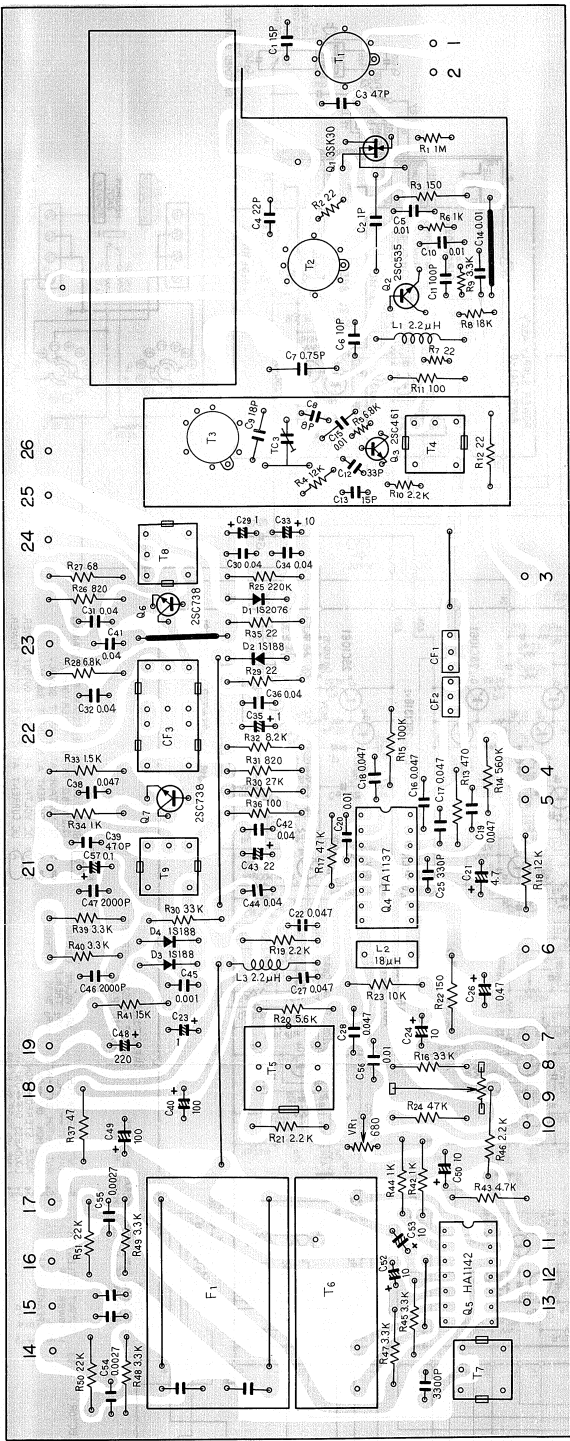

FM tuner ass'y AWE-034

AM front end ass'y AWA-006

AF amp ass'y ANK-027

Power supply ass'y AWR-041

LW/MW/FM STEREO RECEIVER

LX-424

FVW

LX-424