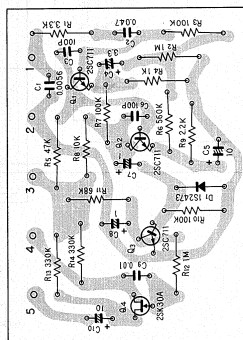

Power amp ass'y AWH-002

Control amp ass'y AWG-008

Equalizer amp ass'y W21-004

Power supply ass'y AWR-029

Switching circuit ass'y AWX-031

LW, MW tuner ass'y AWA-005

FM tuner ass'y AWE-049

Switch circuit ass'y AWS-033

Switch circuit ass'y AWS-034

Muting circuit ass'y AMM-040

LW/MW/FM STEREO RECEIVER

LX-626

FWV

**LX-626**