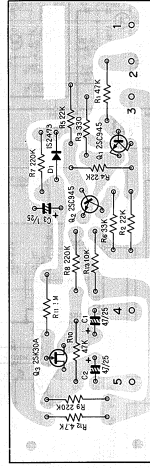

Power amp ass'y AWH-002

Control amp ass'y AWG-008

Equalizer amp ass'y W21-004

Power supply ass'y AWR-029

Switching circuit ass'y AWX-031

LW, MW tuner ass'y AWA-005

FM tuner ass'y AWE-049

Switch circuit ass'y AWS-033

Switch circuit ass'y AWS-034

Muting circuit ass'y AMM-040

LW/MW/FM STEREO RECEIVER

LX-626

FWV

**LX-626**