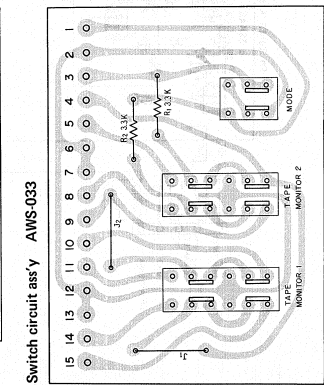

Power amp ass'y AWH-002

Control amp ass'y AWG-008

Equalizer amp ass'y W21-004

Power supply ass'y AWR-029

Switching circuit ass'y AWX-031

LW, MW tuner ass'y AWA-005

FM tuner ass'y AWE-049

Switch circuit ass'y AWS-033

Switch circuit ass'y AWS-034

Muting circuit ass'y AMM-040

LW/MW/FM STEREO RECEIVER

LX-626

FWV

**LX-626**