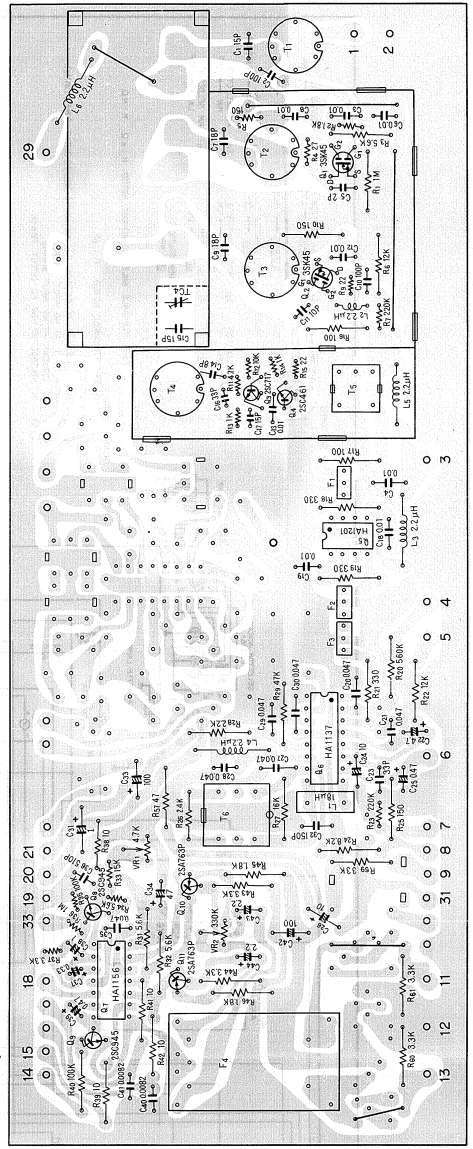

Power amp ass'y AWH-002

Control amp ass'y AWG-008

Equalizer amp ass'y W21-004

Power supply ass'y AWR-029

Switching circuit ass'y AWX-031

LW, MW tuner ass'y AWA-005

FM tuner ass'y AWE-049

Switch circuit ass'y AWS-033

Switch circuit ass'y AWS-034

Muting circuit ass'y AMM-040

LW/MW/FM STEREO RECEIVER

LX-626

FWV

**LX-626**