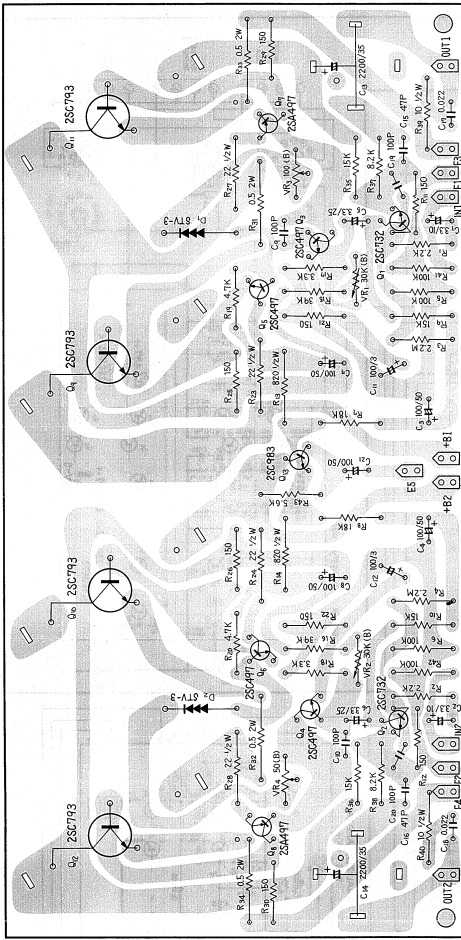

Power amp ass'y AWH-002

Control amp ass'y AWG-008

Equalizer amp ass'y W21-004

Power supply ass'y AWR-029

Switching circuit ass'y AWX-031

LW, MW tuner ass'y AWA-005

FM tuner ass'y AWE-049

Switch circuit ass'y AWS-033

Switch circuit ass'y AWS-034

Muting circuit ass'y AMM-040

LW/MW/FM STEREO RECEIVER

LX-626

FWV

**LX-626**