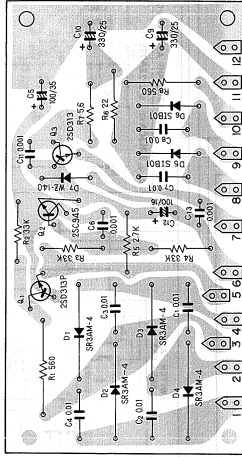

Power amp ass'y AWH-002

Control amp ass'y AWG-008

Equalizer amp ass'y W21-004

Power supply ass'y AWR-029

Switching circuit ass'y AWX-031

LW, MW tuner ass'y AWA-005

FM tuner ass'y AWE-049

Switch circuit ass'y AWS-033

Switch circuit ass'y AWS-034

Muting circuit ass'y AMM-040

LW/MW/FM STEREO RECEIVER

LX-626

FWV

**LX-626**