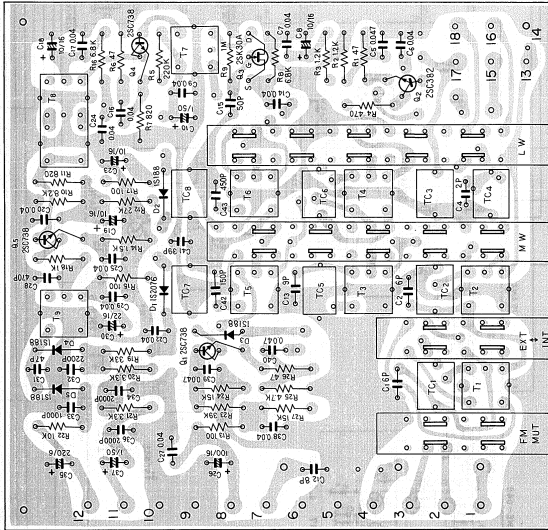

Power amp ass'y AWH-002

Control amp ass'y AWG-008

Equalizer amp ass'y W21-004

Power supply ass'y AWR-029

Switching circuit ass'y AWX-031

LW, MW tuner ass'y AWA-005

FM tuner ass'y AWE-049

Switch circuit ass'y AWS-033

Switch circuit ass'y AWS-034

Muting circuit ass'y AMM-040

LW/MW/FM STEREO RECEIVER

LX-626

FWV

**LX-626**