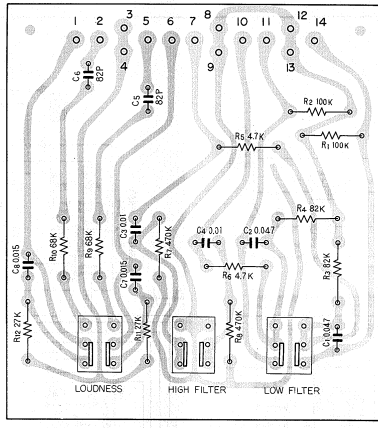

Power amp ass'y AWH-002

Control amp ass'y AWG-008

Equalizer amp ass'y W21-004

Power supply ass'y AWR-029

Switching circuit ass'y AWX-031

LW, MW tuner ass'y AWA-005

FM tuner ass'y AWE-049

Switch circuit ass'y AWS-033

Switch circuit ass'y AWS-034

Muting circuit ass'y AMM-040

LW/MW/FM STEREO RECEIVER

LX-626

FWV

**LX-626**