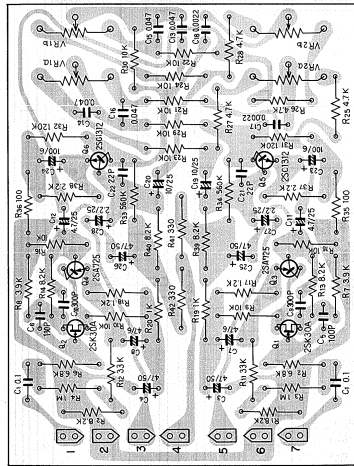

Power amp ass'y AWH-002

Control amp ass'y AWG-008

Equalizer amp ass'y W21-004

Power supply ass'y AWR-029

Switching circuit ass'y AWX-031

LW, MW tuner ass'y AWA-005

FM tuner ass'y AWE-049

Switch circuit ass'y AWS-033

Switch circuit ass'y AWS-034

Muting circuit ass'y AMM-040

LW/MW/FM STEREO RECEIVER

LX-626

FWV

**LX-626**