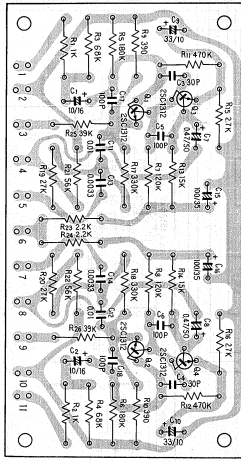

Power amp ass'y AWH-002

Control amp ass'y AWG-008

Equalizer amp ass'y W21-004

Power supply ass'y AWR-029

Switching circuit ass'y AWX-031

LW, MW tuner ass'y AWA-005

FM tuner ass'y AWE-049

Switch circuit ass'y AWS-033

Switch circuit ass'y AWS-034

Muting circuit ass'y AMM-040

LW/MW/FM STEREO RECEIVER

LX-626

FWV

**LX-626**