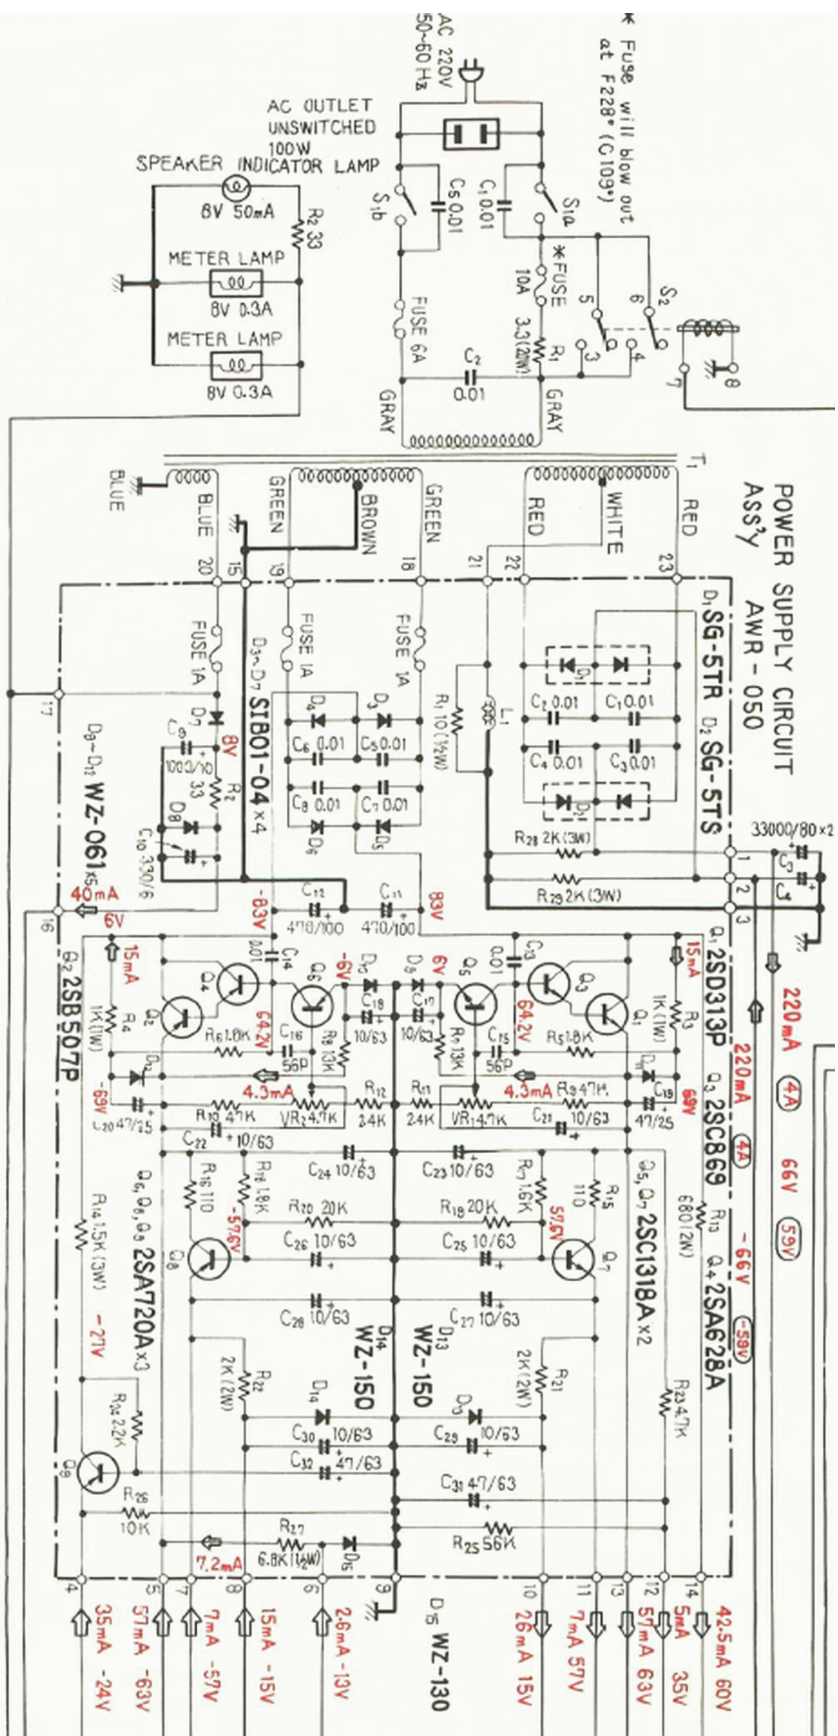

POWER AMP ASS'Y AWH-029

METER AMP ASS'Y AWM-059

POWER SUPPLY CIRCUIT ASSY

AWR - 050

EXCLUSIVE M3