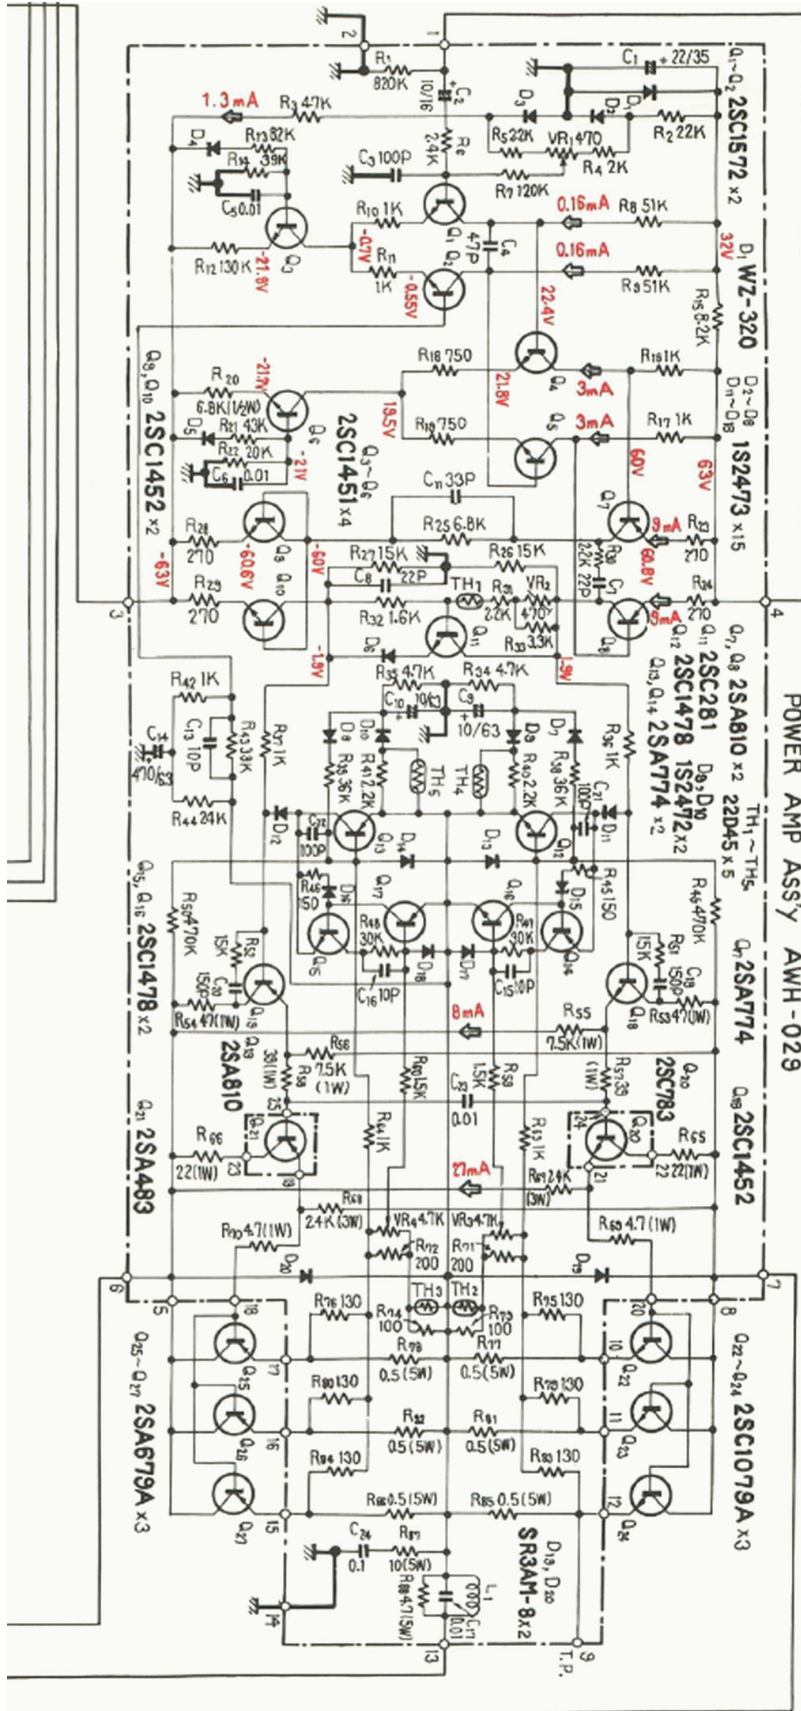

POWER AMP ASS'Y AWH-029

METER AMP ASS'Y AWM-059

POWER SUPPLY CIRCUIT ASSY

AWR - 050

EXCLUSIVE M3