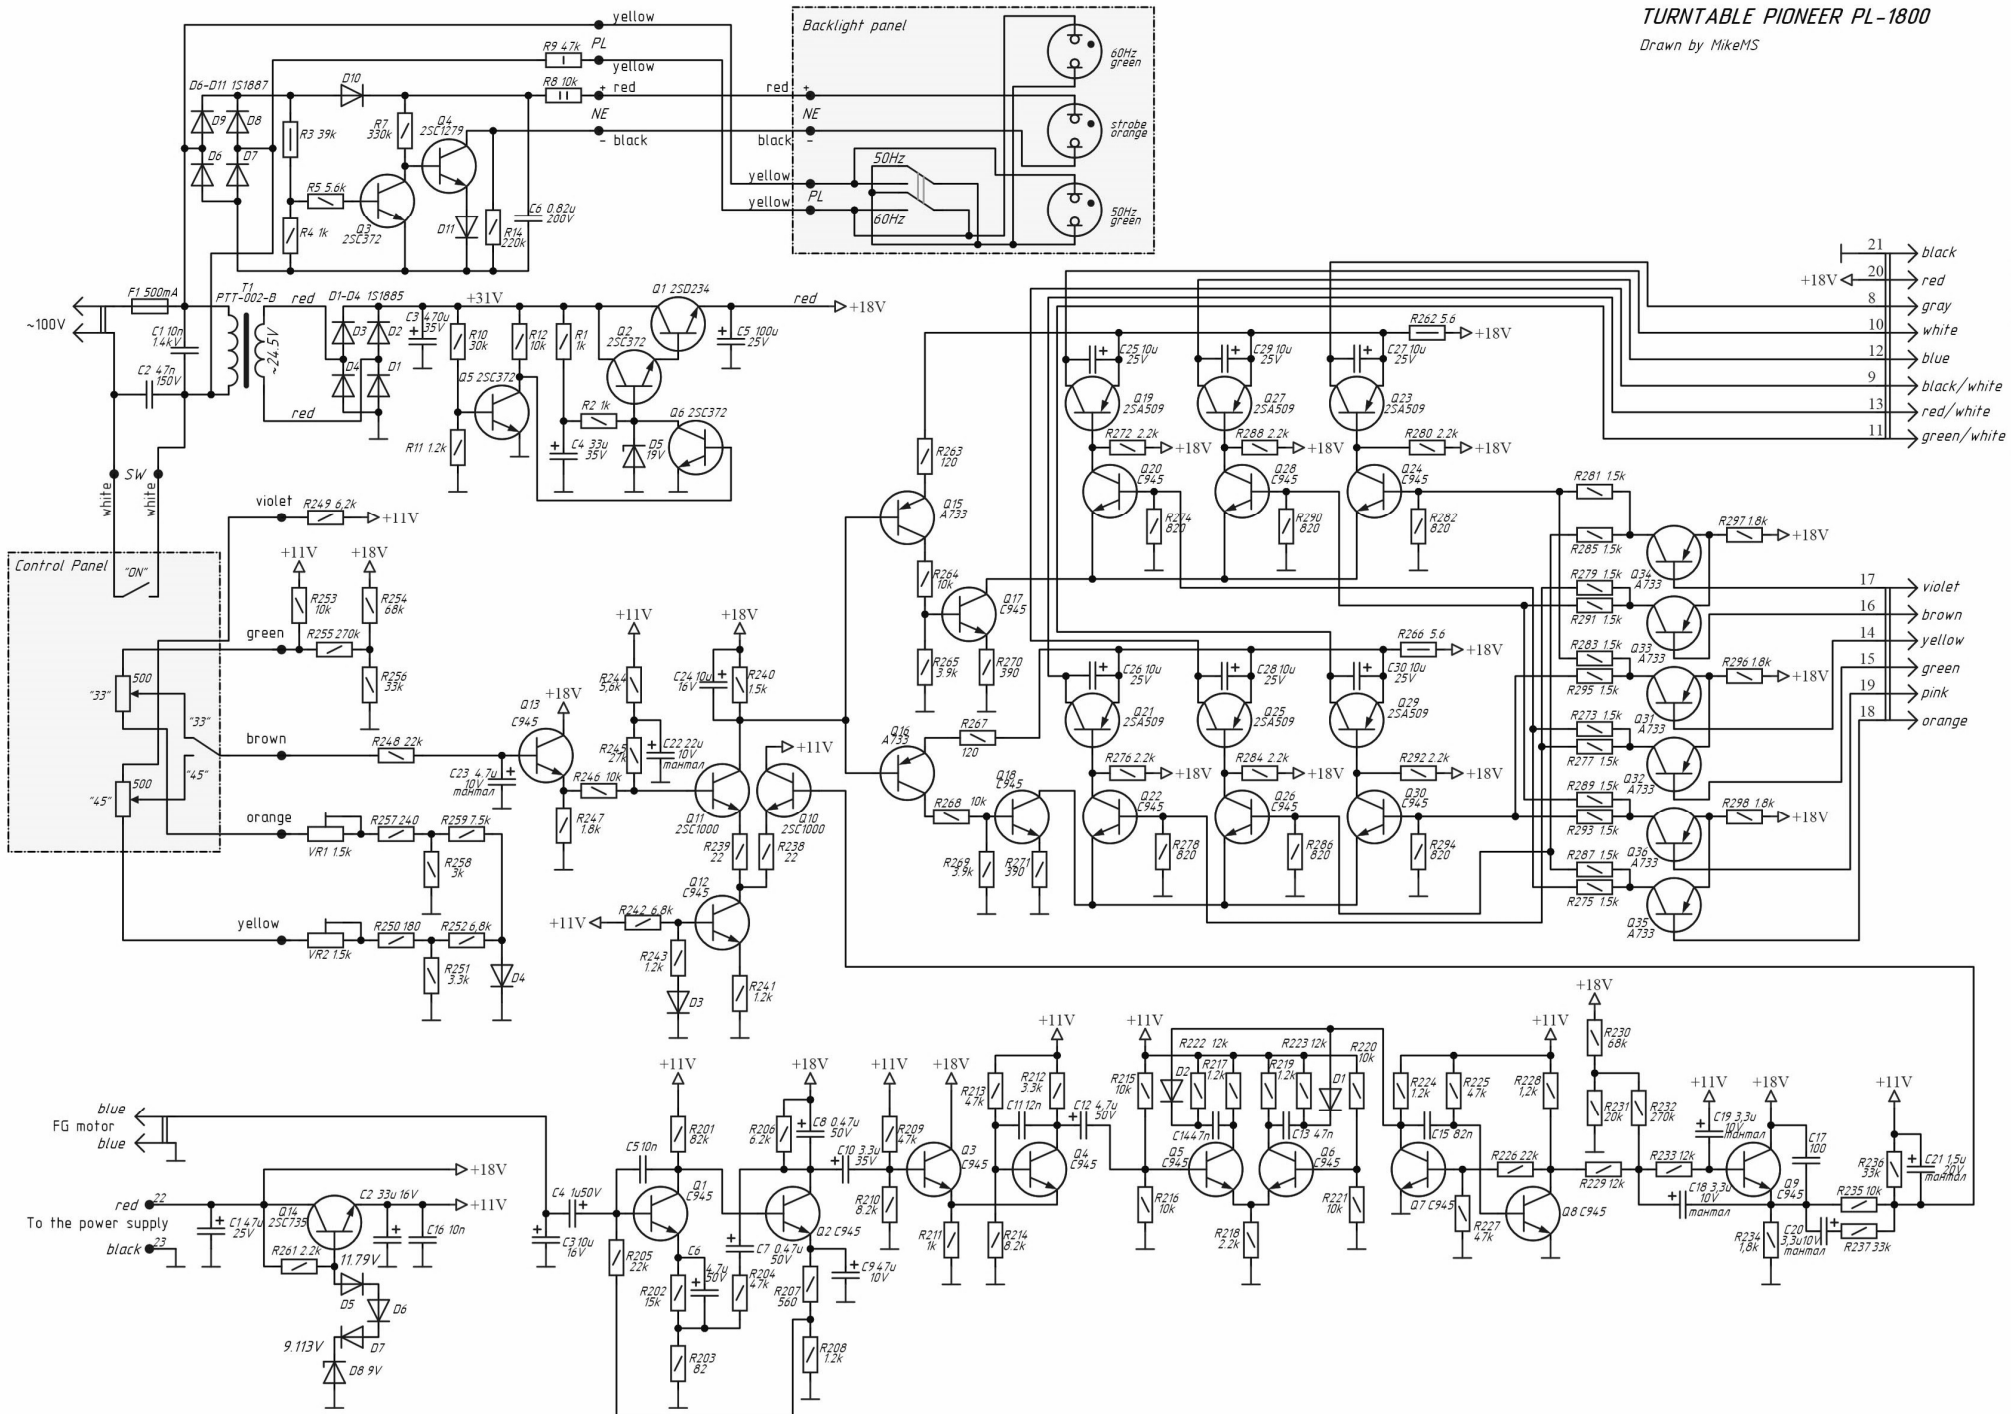

TURNTABLE PIONEER PL-1800

Drawn by MikeMS

To the motor PXM-021-0

To the motor PXM-021-0