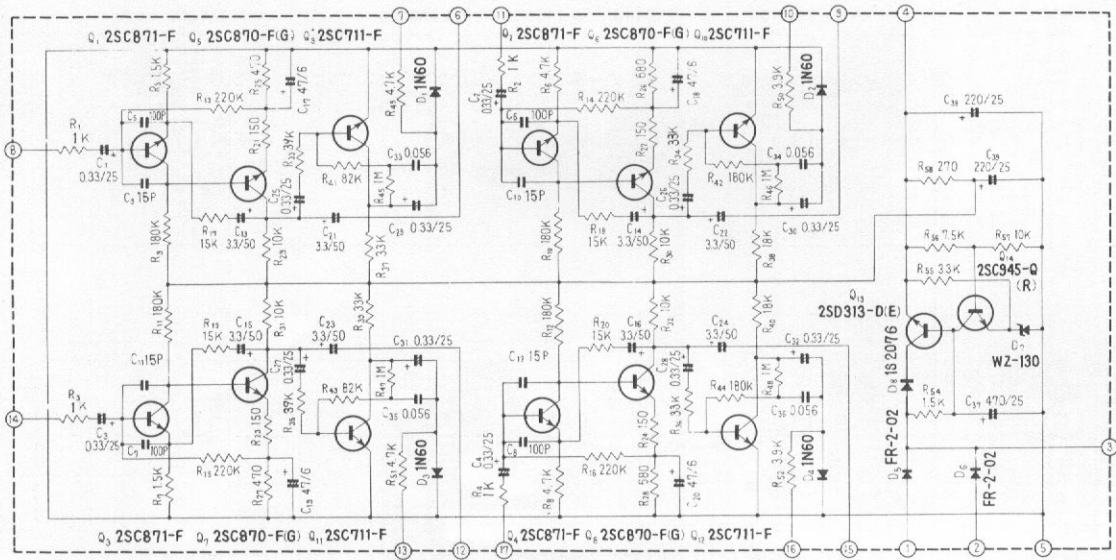

METER AMP UNIT

METER AMP UNIT

AWM-012