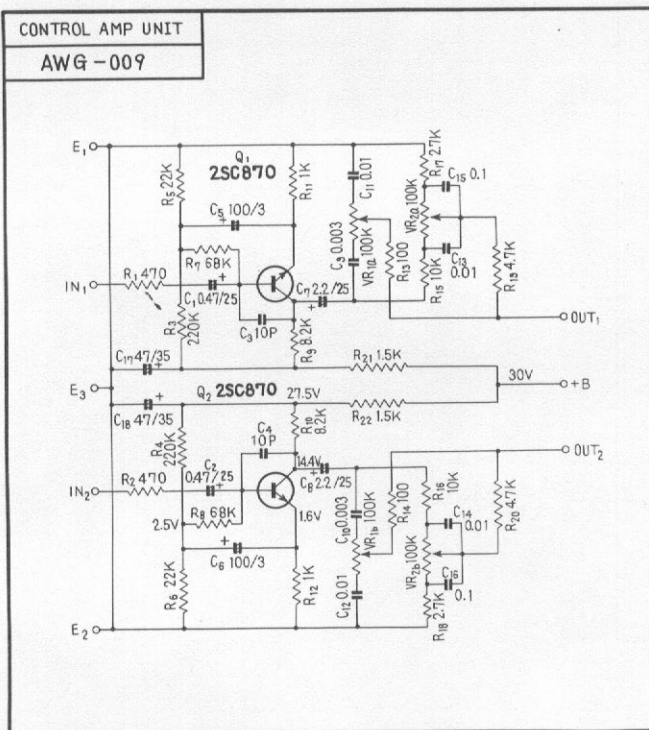

QUADRALIZER AMPLIFIER

QL-600

ROUND LABEL UNIT	FW					
FM FRONT END						
FM IF UNIT						
MPX UNIT						
AM TUNER UNIT						
Q UNIT	AWM-001					
HEAD AMP UNIT						
CONTROL AMP UNIT	AWG-009					
MAIN AMP UNIT	AWH-005					
POWER SUPPLY UNIT						
METER AMP UNIT	AWM-012					
SWITCH UNIT						
OUT PUT UNIT	AWM-009					
TONE COLOR UNIT						
CONTROL UNIT						
MIC AMP UNIT						
REVERBE AMP UNIT						
REVERBE UNIT						

- S₁ MODE**
- 2 CH. STEREO
 - 4 CH. STEREO
 - MATRIX
 - PHASE SHIFT

- S₂ 4 CH. TAPE MONITOR**
 OFF - ON
- S₃ 2 CH. TAPE MONITOR**
 OFF - ON

- S₄ POWER SWITCH**
 ON - OFF

Q UNIT

CONTROL AMP UNIT

OUTPUT UNIT