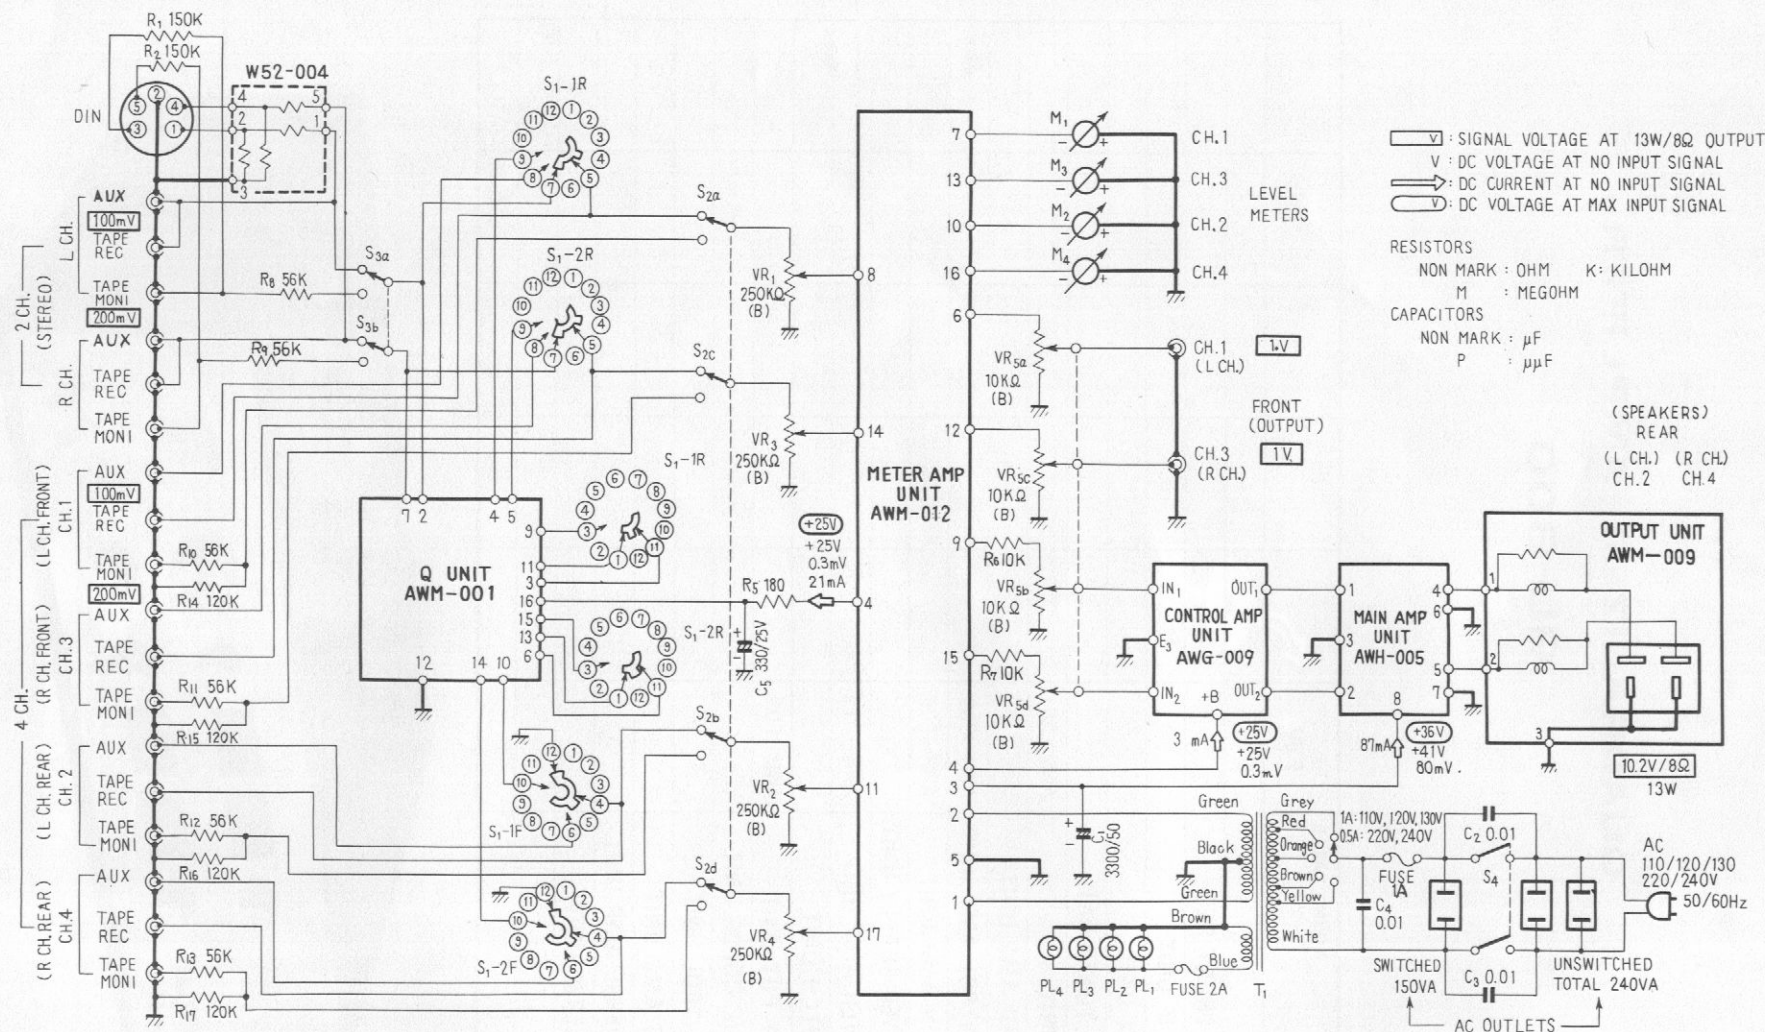

QUADRALIZER AMPLIFIER

QL-600

ROUND LABEL UNIT	FW					
FM FRONT END						
FM IF UNIT						
MPX UNIT						
AM TUNER UNIT						
Q UNIT	AWM-001					
HEAD AMP UNIT						
CONTROL AMP UNIT	AWG-009					
MAIN AMP UNIT	AWH-005					
POWER SUPPLY UNIT						
METER AMP UNIT	AWM-012					
SWITCH UNIT						
OUT PUT UNIT	AWM-009					
TONE COLOR UNIT						
CONTROL UNIT						
MIC AMP UNIT						
REVERBE AMP UNIT						
REVERBE UNIT						

- S₁ MODE**
- 2 CH. STEREO
 - 4 CH. STEREO
 - MATRIX
 - PHASE SHIFT

- S₂ 4 CH. TAPE MONITOR**
 OFF - ON
- S₃ 2 CH. TAPE MONITOR**
 OFF - ON

- S₄ POWER SWITCH**
 ON - OFF

Q UNIT

CONTROL AMP UNIT

OUTPUT UNIT

METER AMP UNIT

METER AMP UNIT

AWM-012

MAIN AMP UNIT

MAIN AMP UNIT

AWM-005