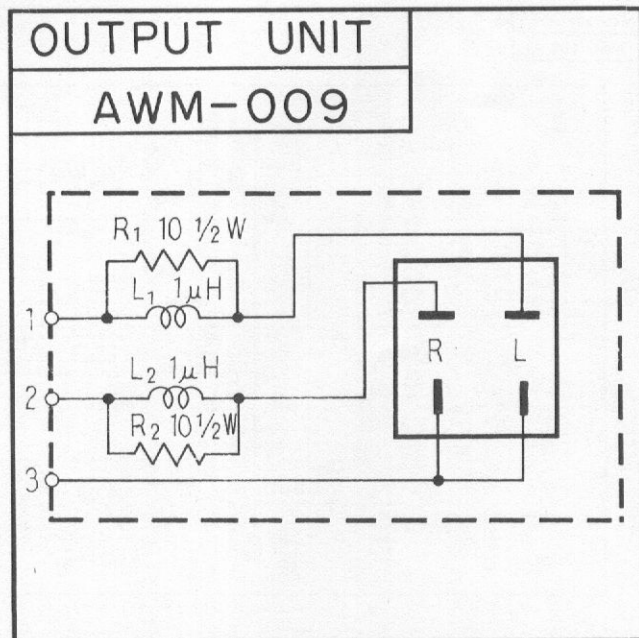

- S₁ MODE**
- 2 CH. STEREO
 - 4 CH. STEREO
 - MATRIX
 - PHASE SHIFT

- S₂ 4 CH. TAPE MONITOR**
 OFF - ON
- S₃ 2 CH. TAPE MONITOR**
 OFF - ON

- S₄ POWER SWITCH**
 ON - OFF

Q UNIT

CONTROL AMP UNIT

OUTPUT UNIT