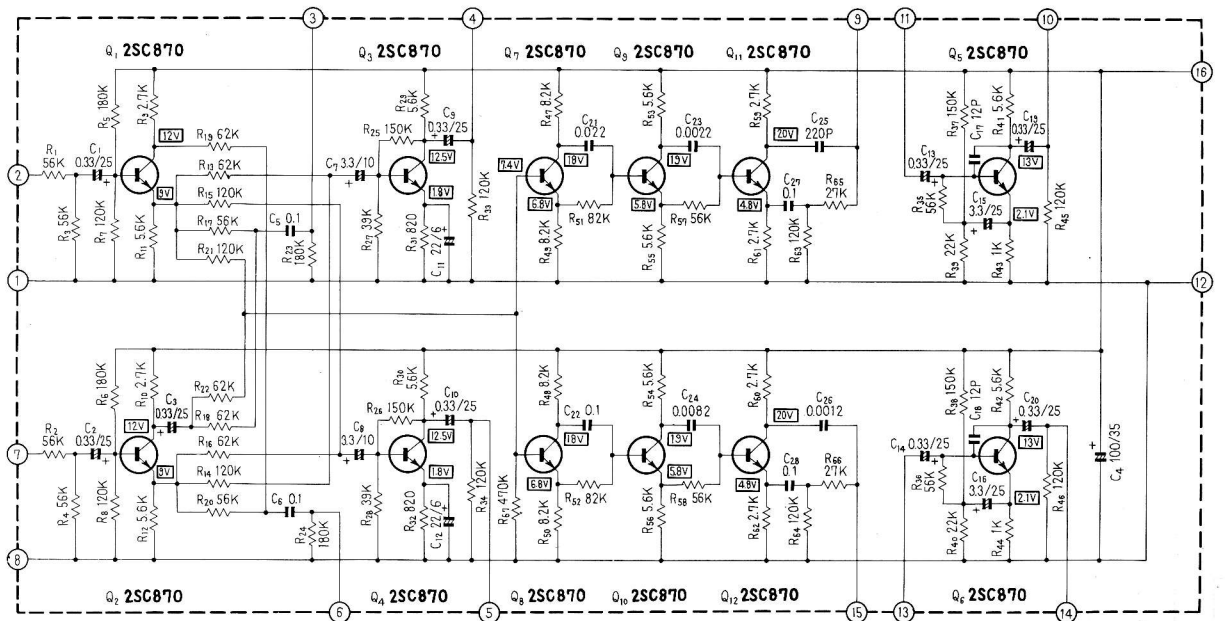

Q UNIT

Q UNIT

AWM-001