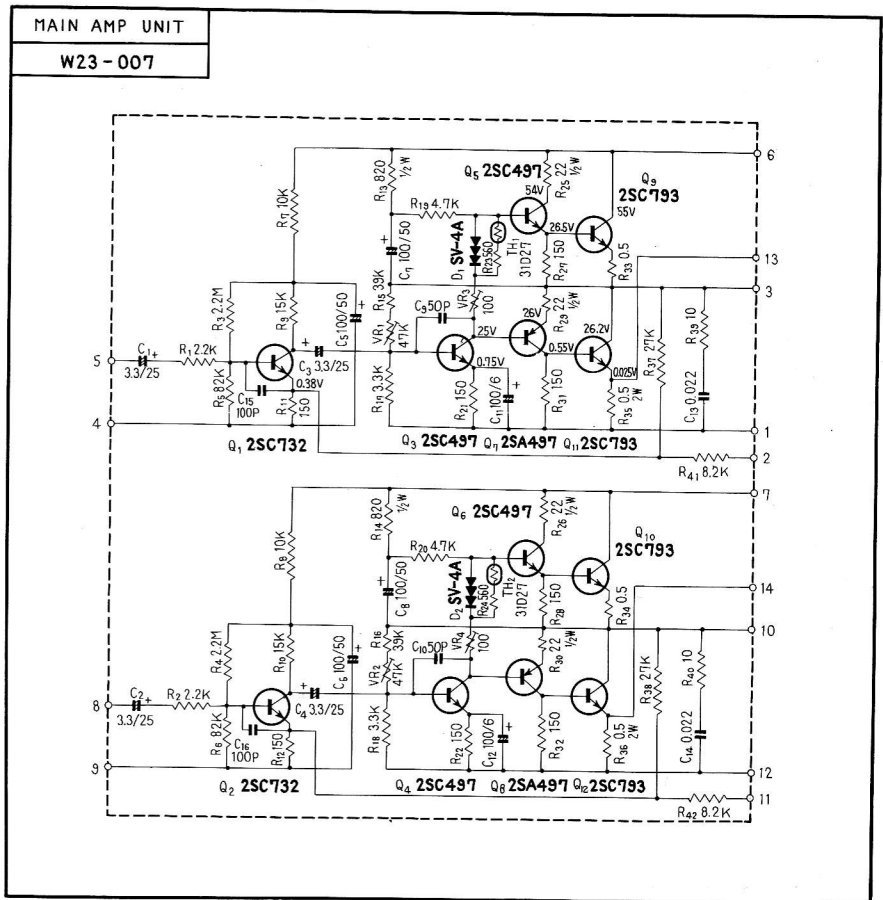

QX-8000

QX - 8000

TUNER UNIT

TUNER UNIT
AWE-003

TUNER UNIT for FSAW model

TUNER UNIT
AWE - 012

CR UNIT

CR UNIT

CONTROL AMP UNIT

MAIN AMP UNIT

SWITCH UNIT

SWITCH UNIT

SWITCH UNIT

VR UNIT