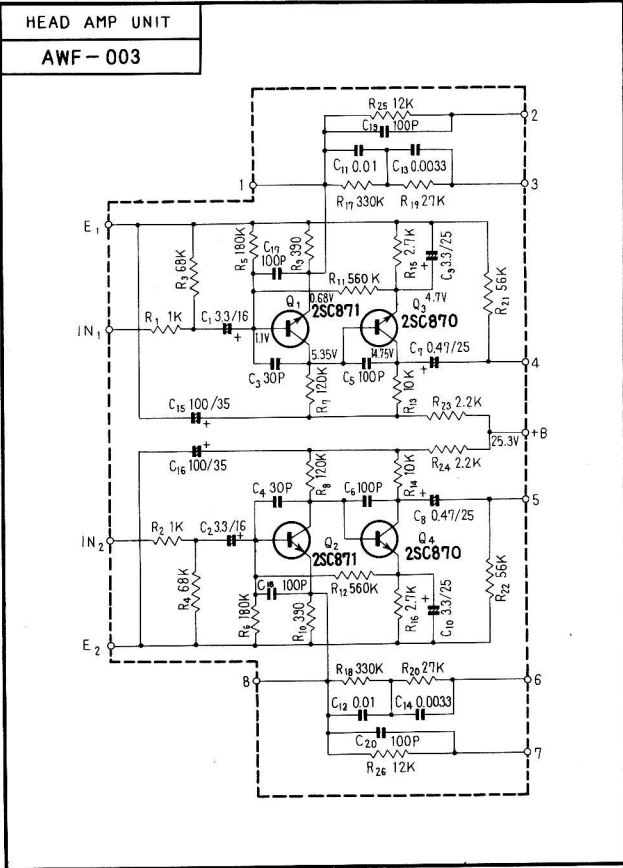

QX-8000

QX - 8000

TUNER UNIT

TUNER UNIT
AWE-003

TUNER UNIT for FSAW model

TUNER UNIT
AWE - 012

CR UNIT

CR UNIT

CR UNIT

AWX-003

CR UNIT
AWX-004

Q UNIT

Q UNIT

AWM-001

HEAD AMP UNIT

POWER SUPPLY UNIT

CONTROL AMP UNIT

MAIN AMP UNIT

SWITCH UNIT

SWITCH UNIT

SWITCH UNIT

VR UNIT