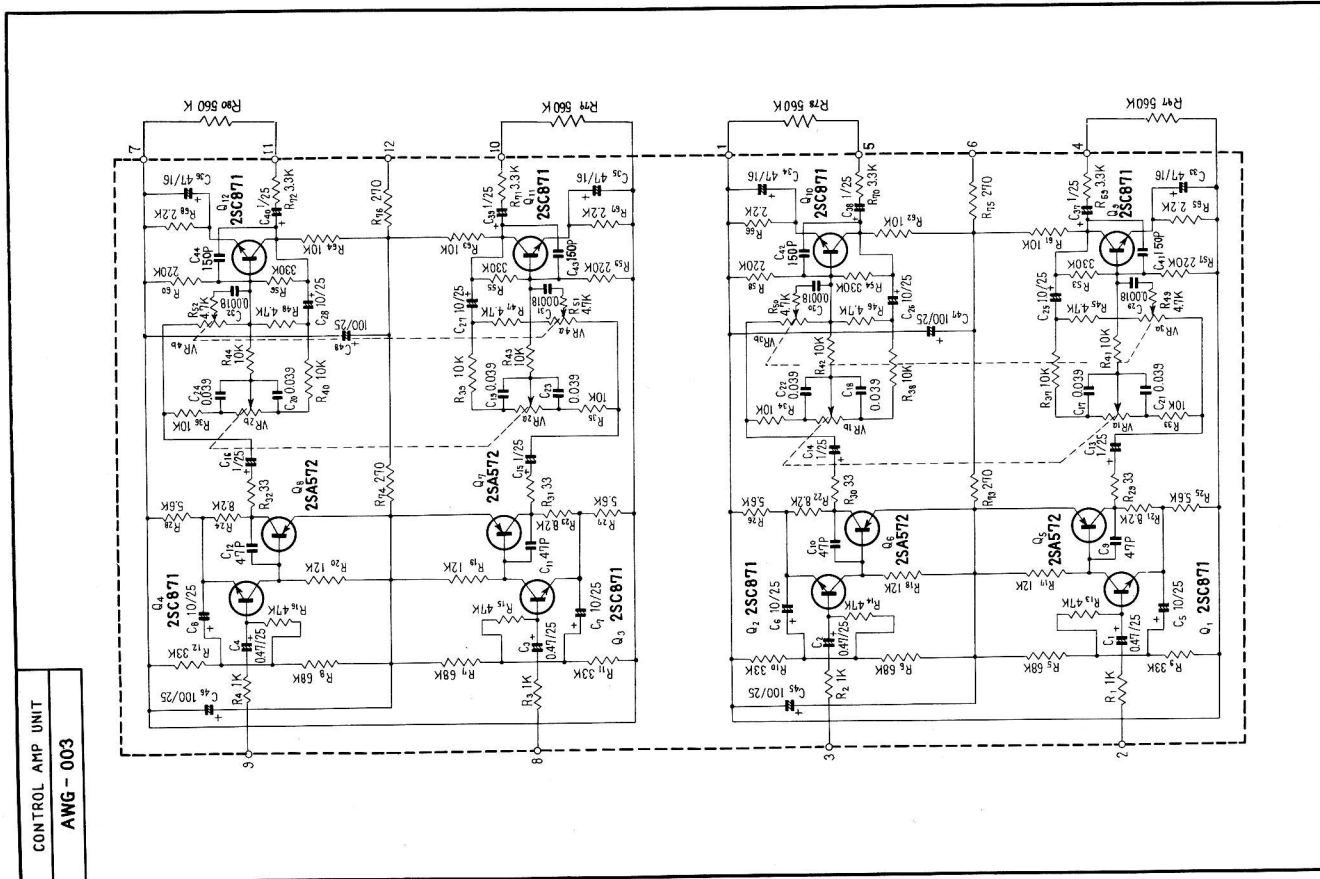

CONTROL AMP UNIT