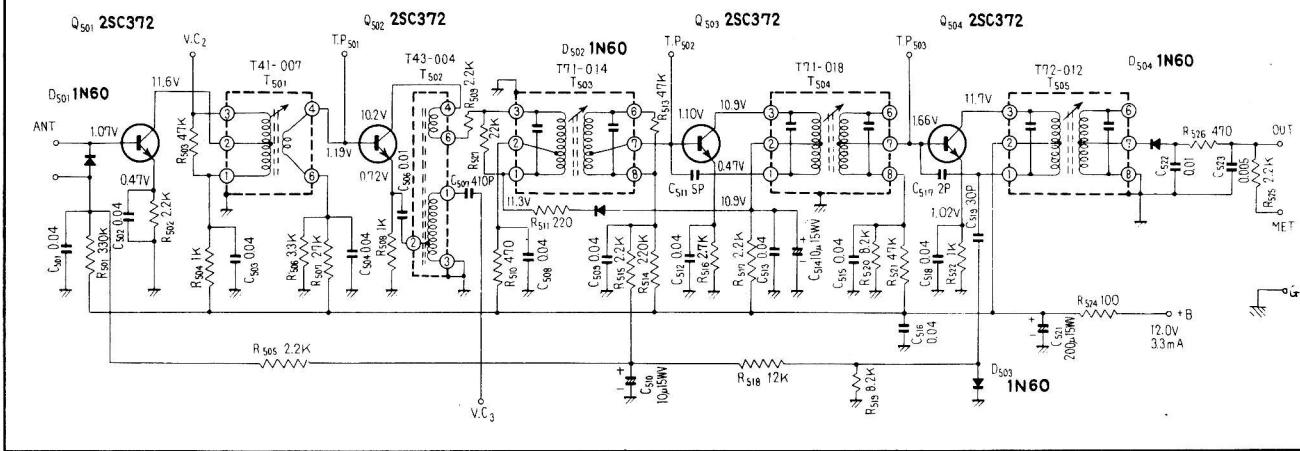

AM TUNER UNIT

AM TUNER UNIT
W14-004