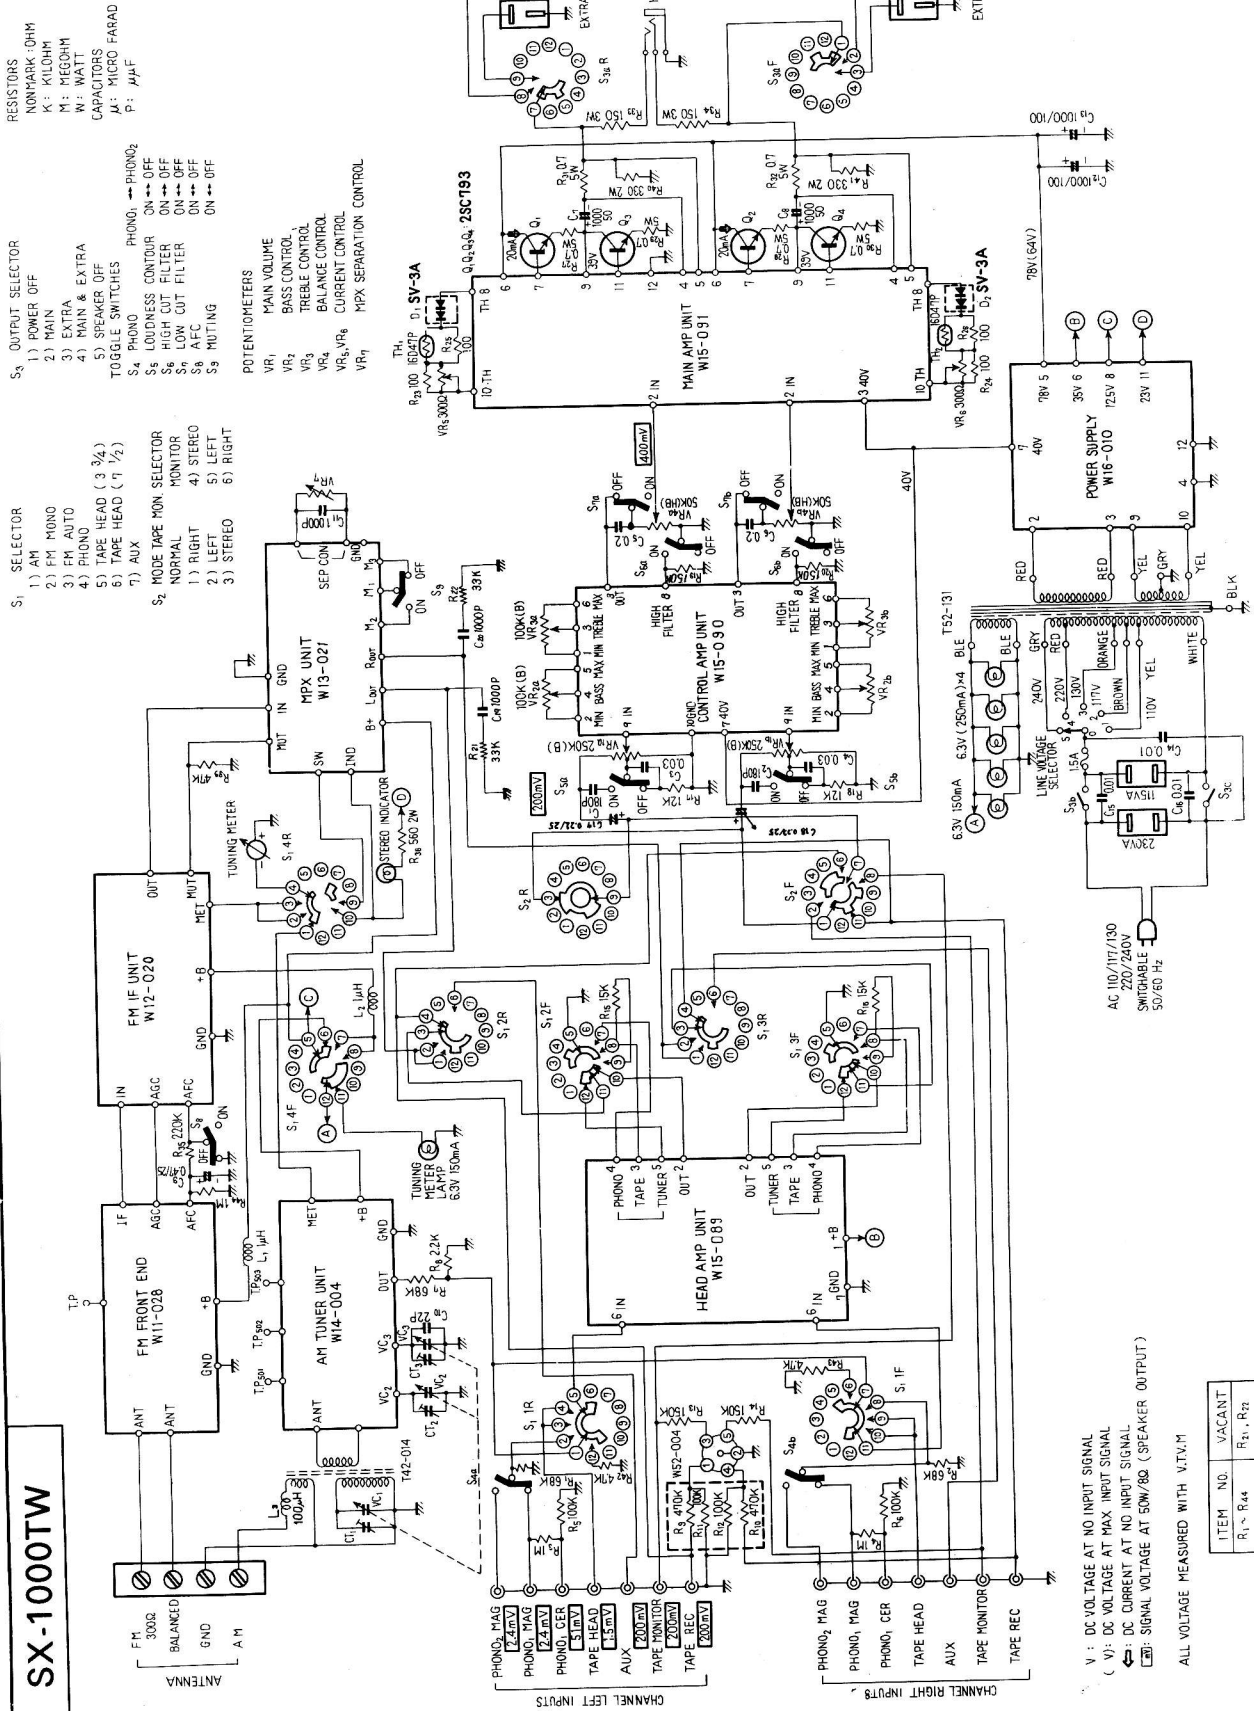

AM/FM STEREO RECEIVER

SX-1000TW

ROUND LABEL UNIT	FW					
FM FRONT END	W11-028					
FM IF UNIT	W12-020					
MPX UNIT	W13-021					
AM TUNER UNIT	W14-004					
MUTING UNIT						
HEAD AMP UNIT	W15-089					
CONTROL AMP UNIT	W15-090					
MAIN AMP UNIT	W15-091					
POWER SUPPLY UNIT	W16-010					
SWITCH UNIT						
SWITCH UNIT						
SWITCH UNIT						
TONE COLOR UNIT						
CONTROL UNIT						
MIC AMP UNIT						
REVERBE AMP UNIT						
REVERBE UNIT						

SX-1000TW

- S₁ SELECTOR**
 1) AM
 2) FM MONO
 3) FM AUTO
 4) PHONO
 5) TAPE HEAD (3 3/4")
 6) TAPE HEAD (1 1/2")
 7) AUX
- S₂ MODE TAPE RUN SELECTOR**
 NORMAL
 1) RIGHT
 2) LEFT
 3) STEREO
- S₃ OUTPUT SELECTOR**
 1) POWER OFF
 2) MAIN
 3) EXTRA
 4) MAIN & EXTRA
 5) SPEAKER OFF
- TOGGLE SWITCHES**
 PHONO1 → PHONO2
 S₄ PHONO ON → OFF
 S₅ LOUDNESS CONTROL ON → OFF
 S₆ HIGH CUT FILTER ON → OFF
 S₇ LOW CUT FILTER ON → OFF
 S₈ A.F.C. ON → OFF
 S₉ MUTING ON → OFF
- POTENTIOMETERS**
 VR₁ MAIN VOLUME
 VR₂ BASS CONTROL
 VR₃ TREBLE CONTROL
 VR₄ BALANCE CONTROL
 VR₅, VR₆ CURRENT CONTROL
 VR₇ MPX SEPARATION CONTROL