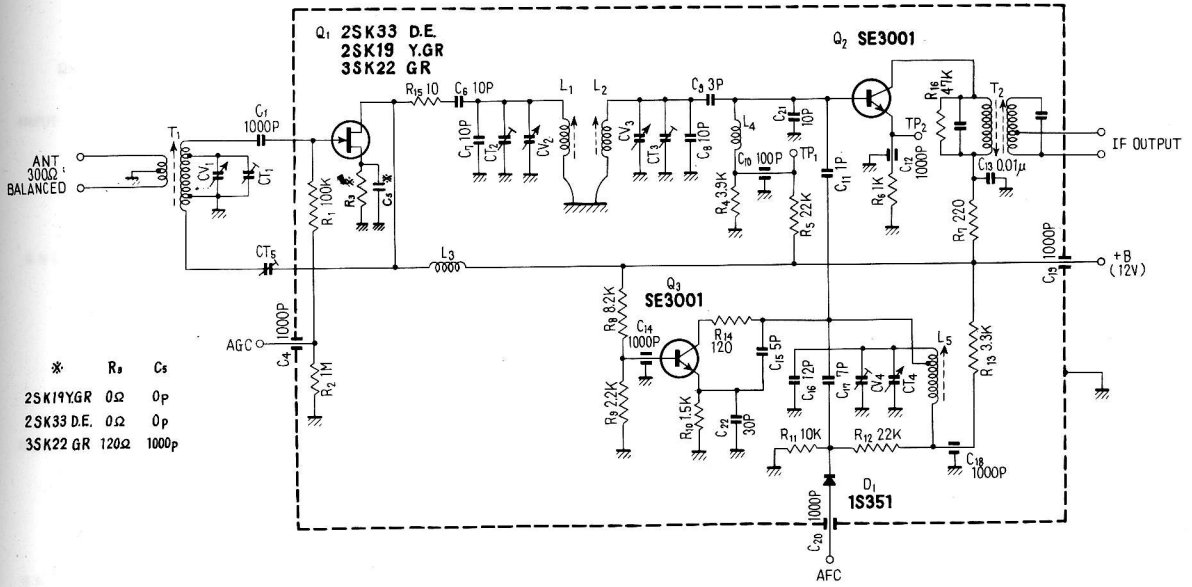

FM FRONT END

FM FRONT END

W11-028