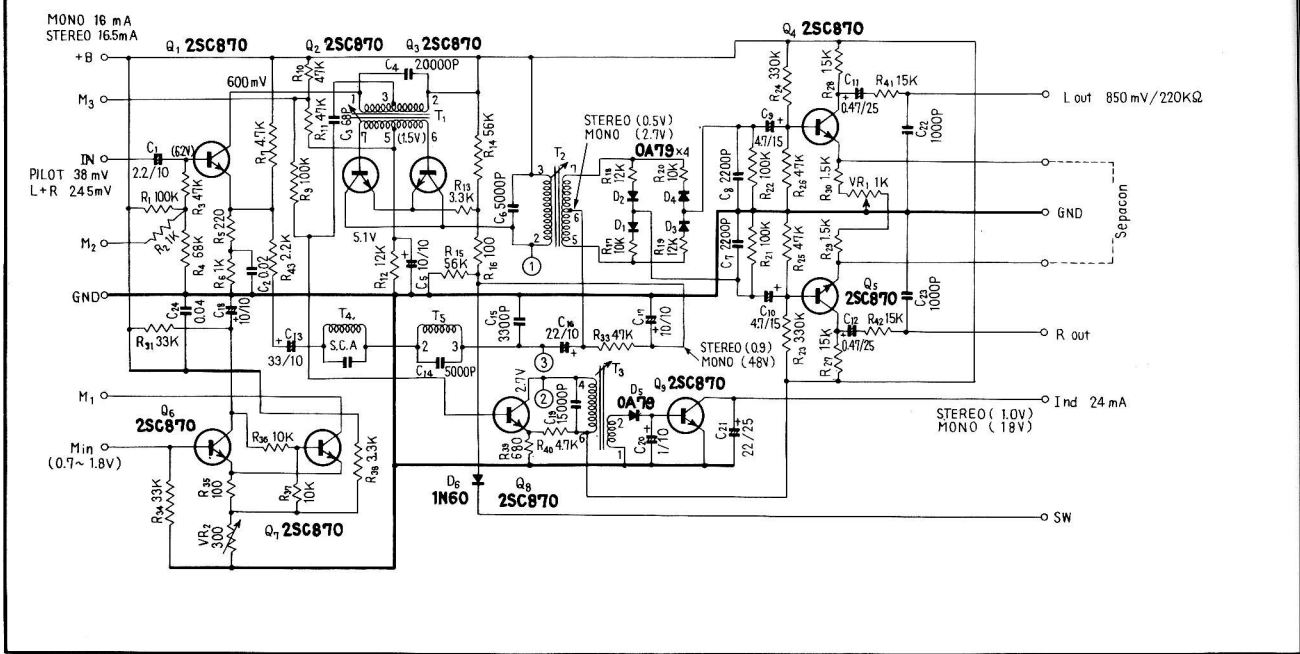

MPX UNIT

MPX UNIT
W13-021