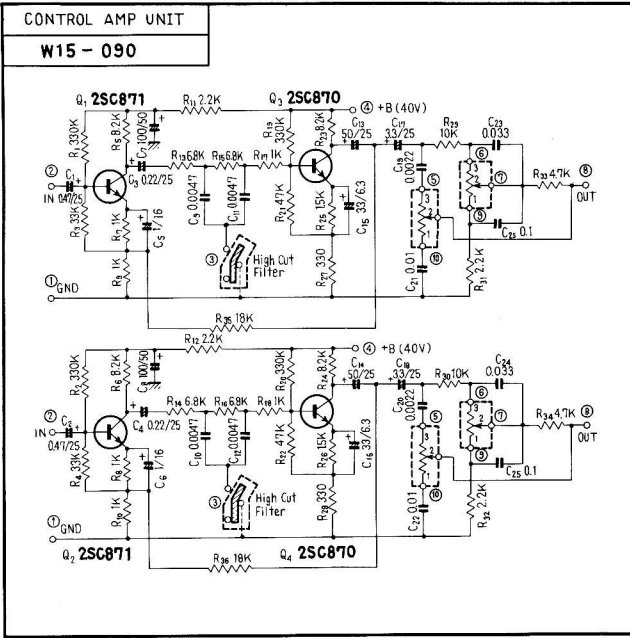

AM TUNER UNIT

AM TUNER UNIT
W14-004

HEAD AMP UNIT

HEAD AMP UNIT
W15-089

MAIN AMP UNIT

MAIN AMP UNIT
W15-091

CONTROL AMP UNIT

POWER SUPPLY UNIT