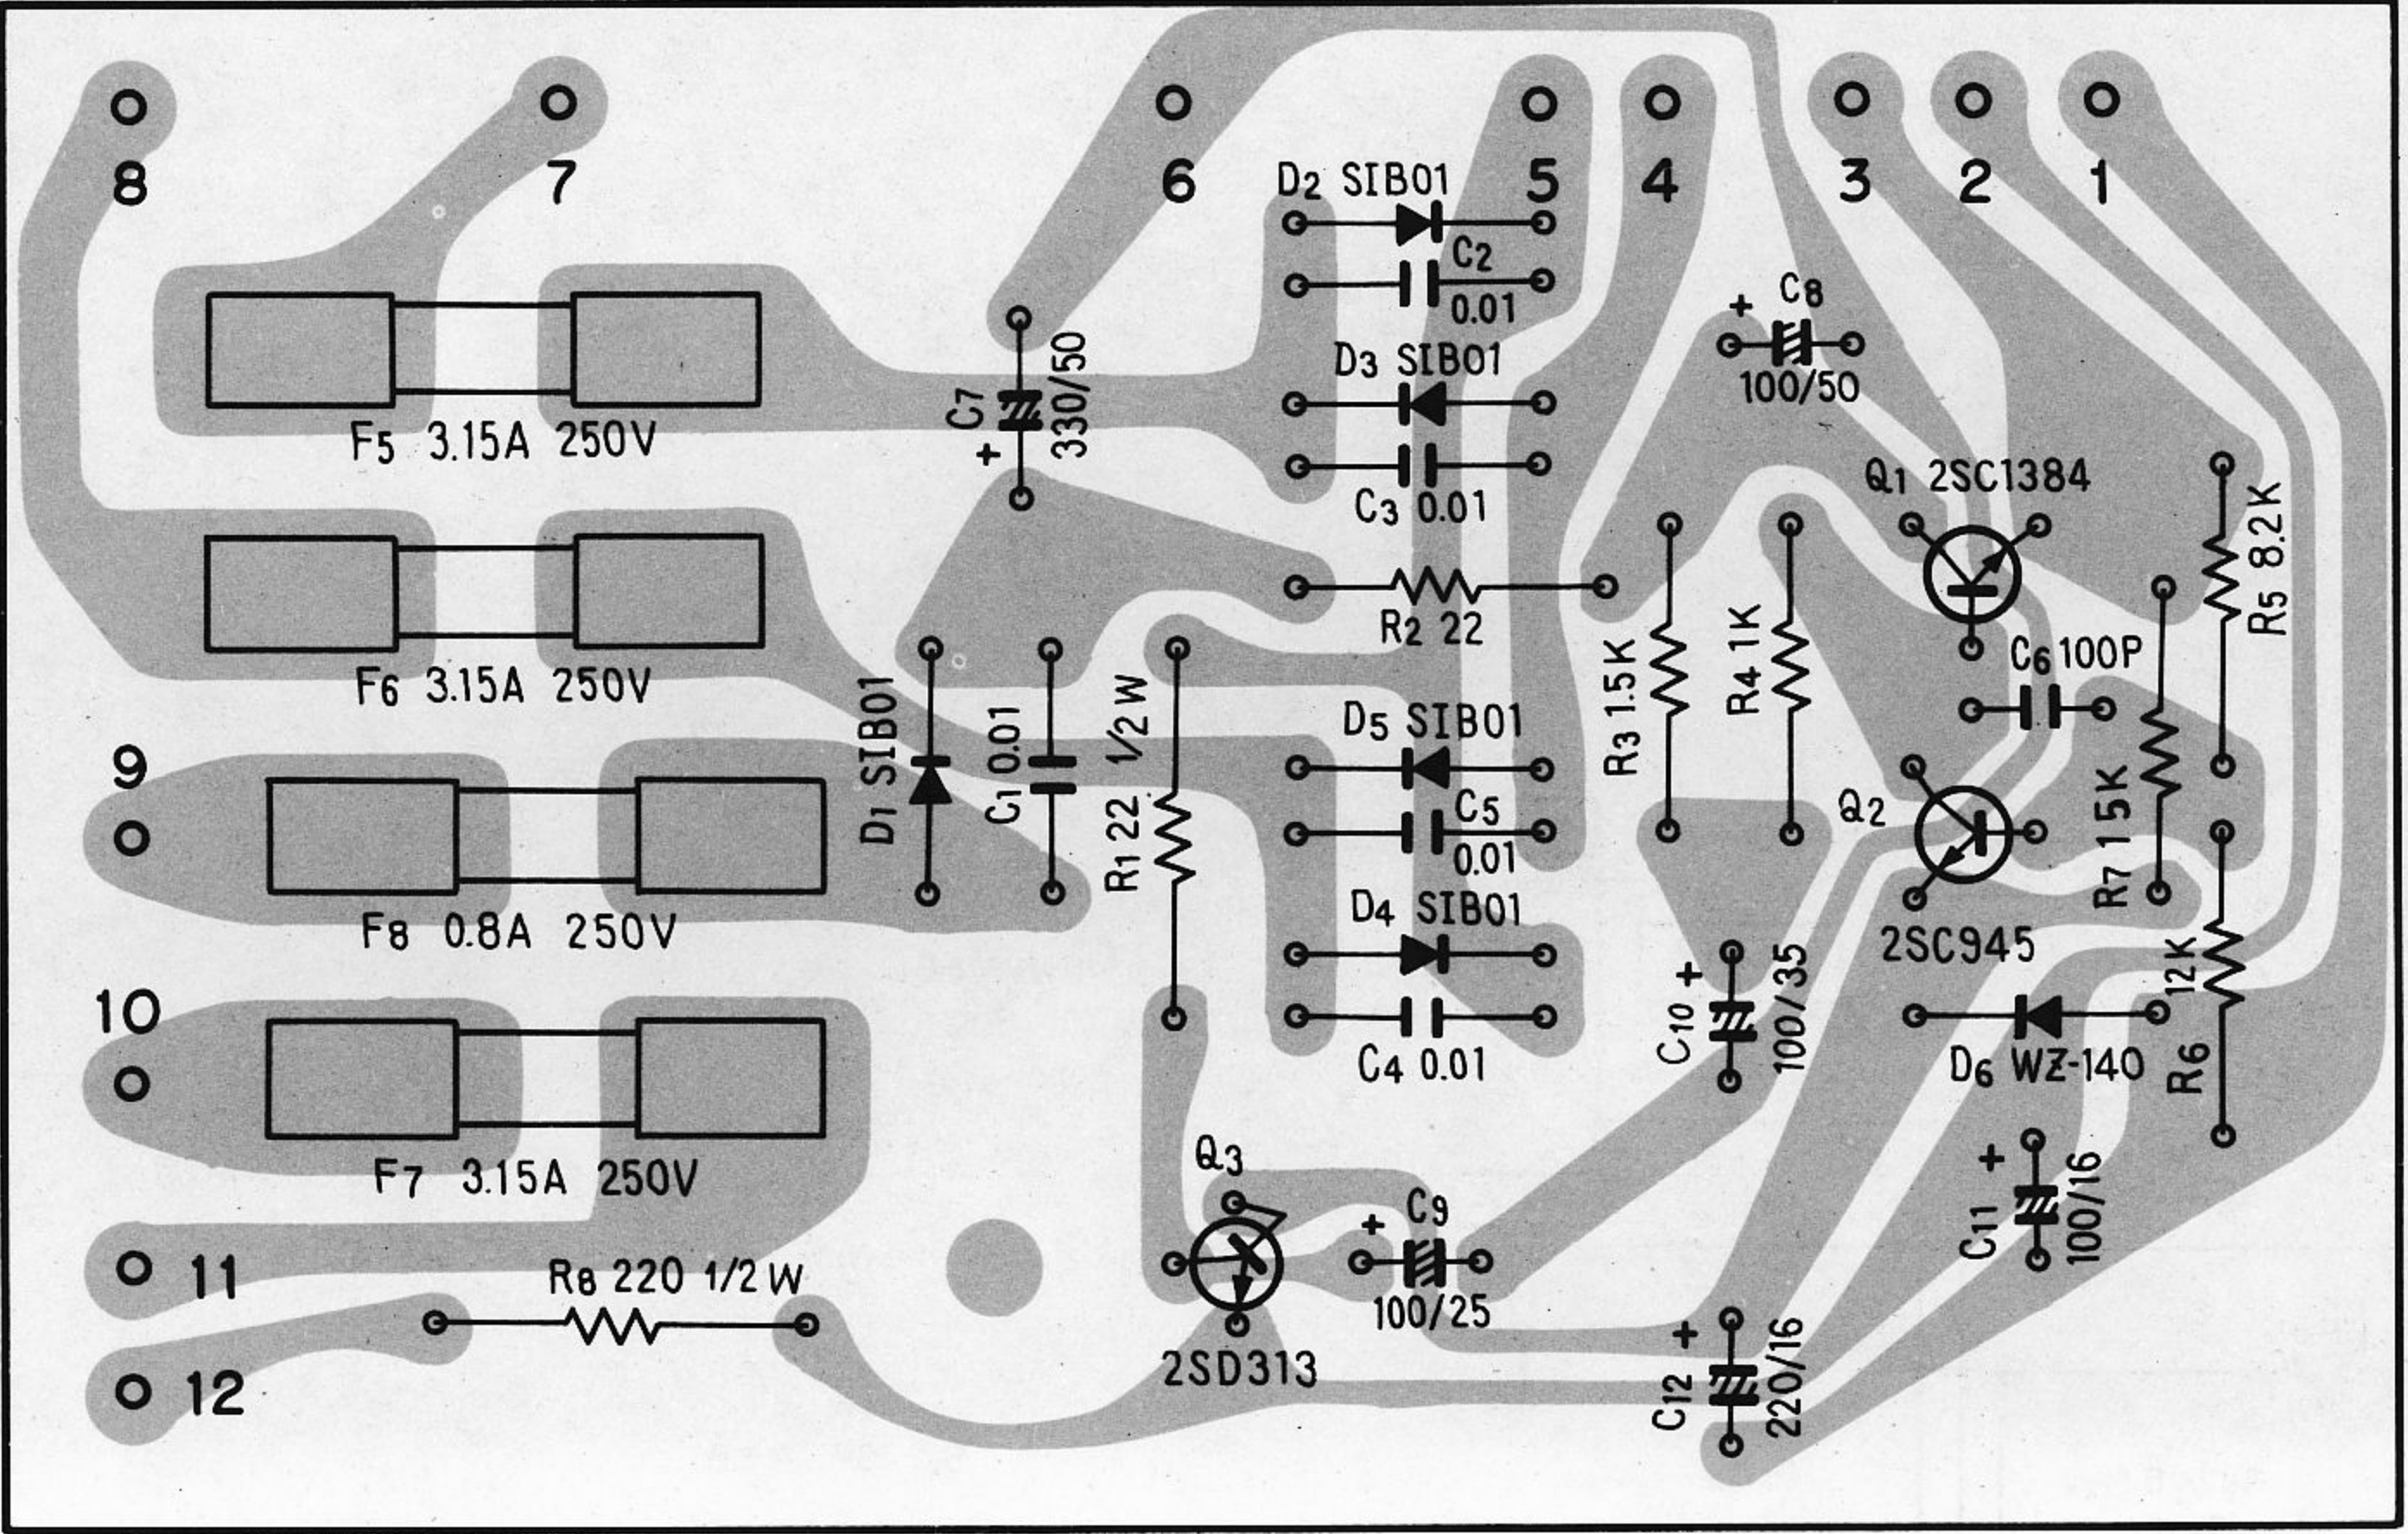

AM/FM STEREO RECEIVER

SX-434

FV GN KCU

Power supply ass'y AWR-059 (GN model)

Power supply ass'y AWR-062 (FV, KCU model)