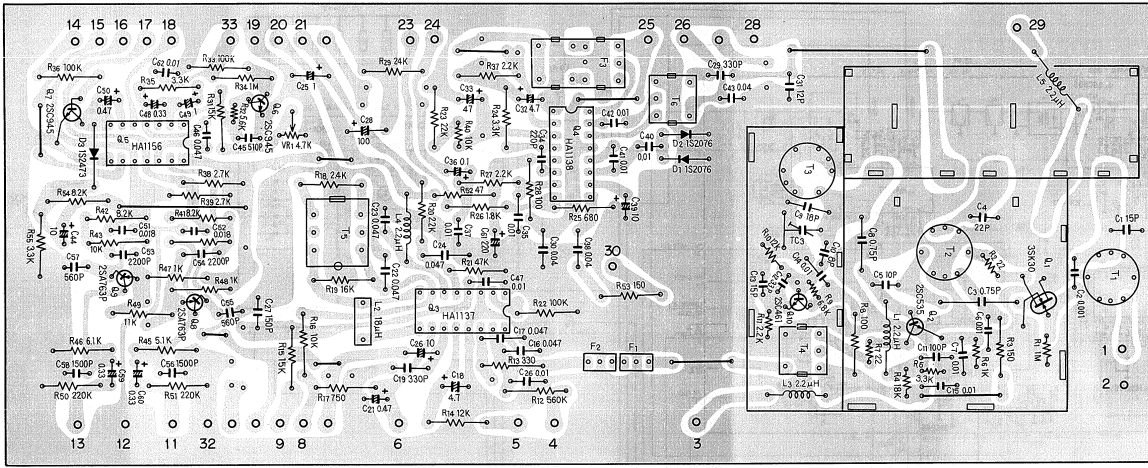

Tuner ass'y AWE-052

Power supply ass'y AWR-059 (GN model)

Power supply ass'y AWR-062 (FV, KCU model)

AF amp ass'y AWK-034

AM/FM STEREO RECEIVER

**SX-434**

FV GN KCU