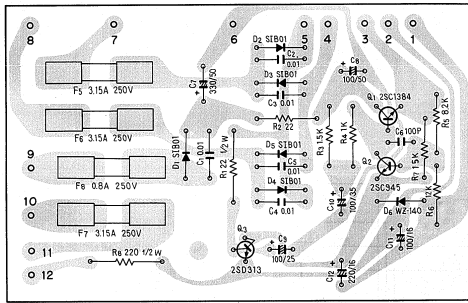

Tuner ass'y AWE-052

Power supply ass'y AWR-059 (GN model)

Power supply ass'y AWR-062 (FV, KCU model)

AF amp ass'y AWK-034

AM/FM STEREO RECEIVER

**SX-434**

FV GN KCU