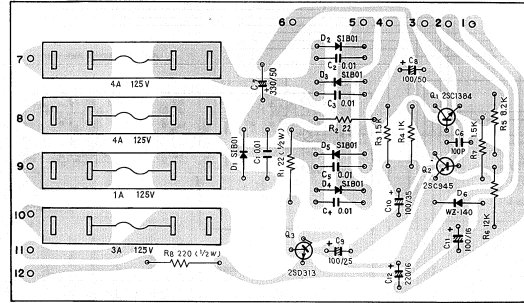

Tuner ass'y AWE-052

Power supply ass'y AWR-059 (GN model)

Power supply ass'y AWR-062 (FV, KCU model)

AF amp ass'y AWK-034

AM/FM STEREO RECEIVER

**SX-434**

FV GN KCU