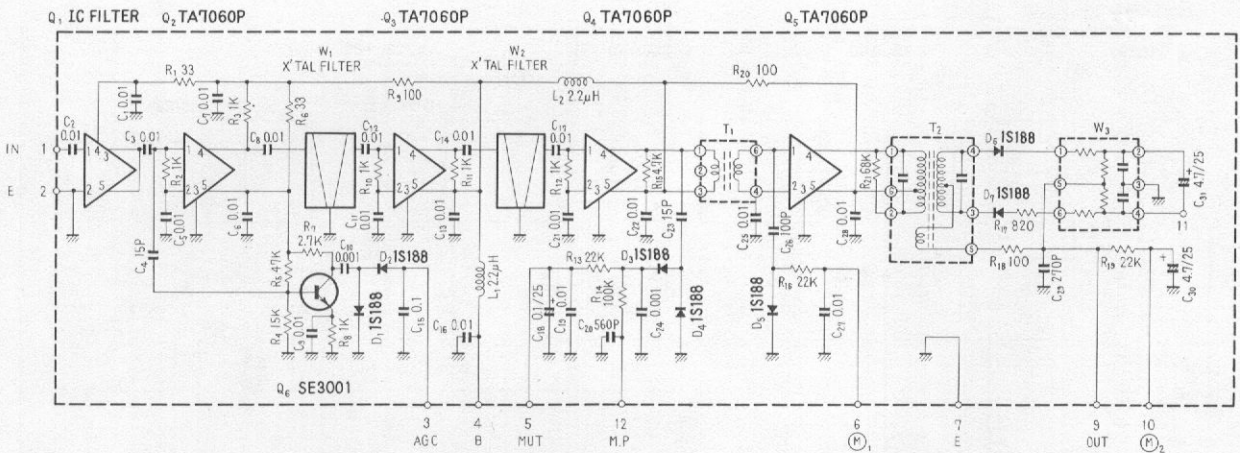

FM IF UNIT

FM IF UNIT
AWC-004