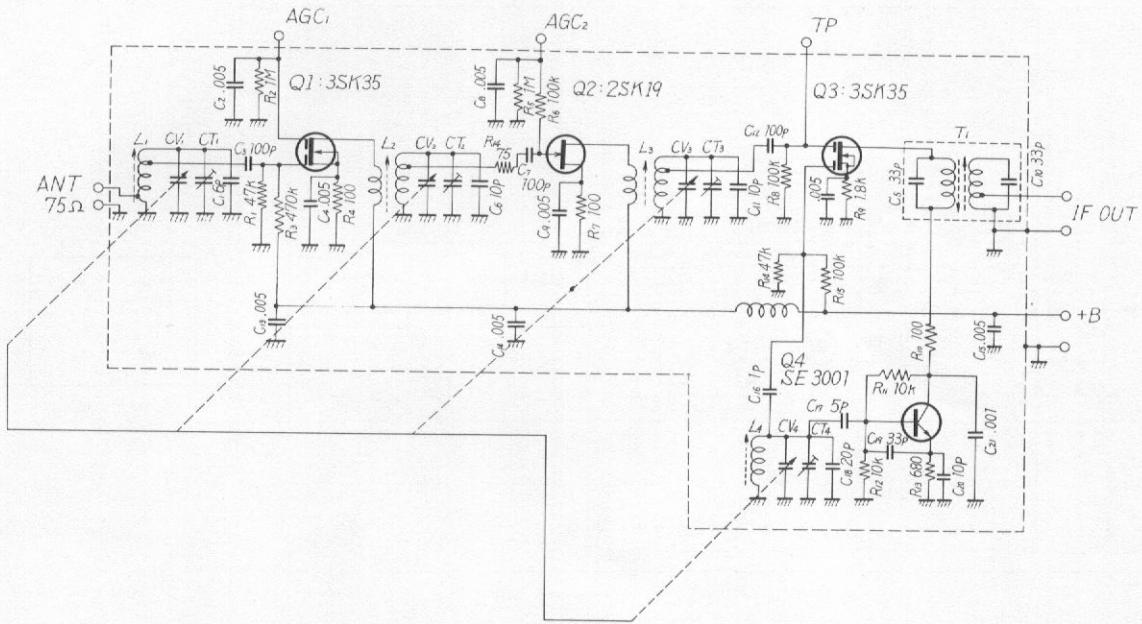

FM FRONT END

FM FRONT END
W11-043
AWB-005
FTZ approved