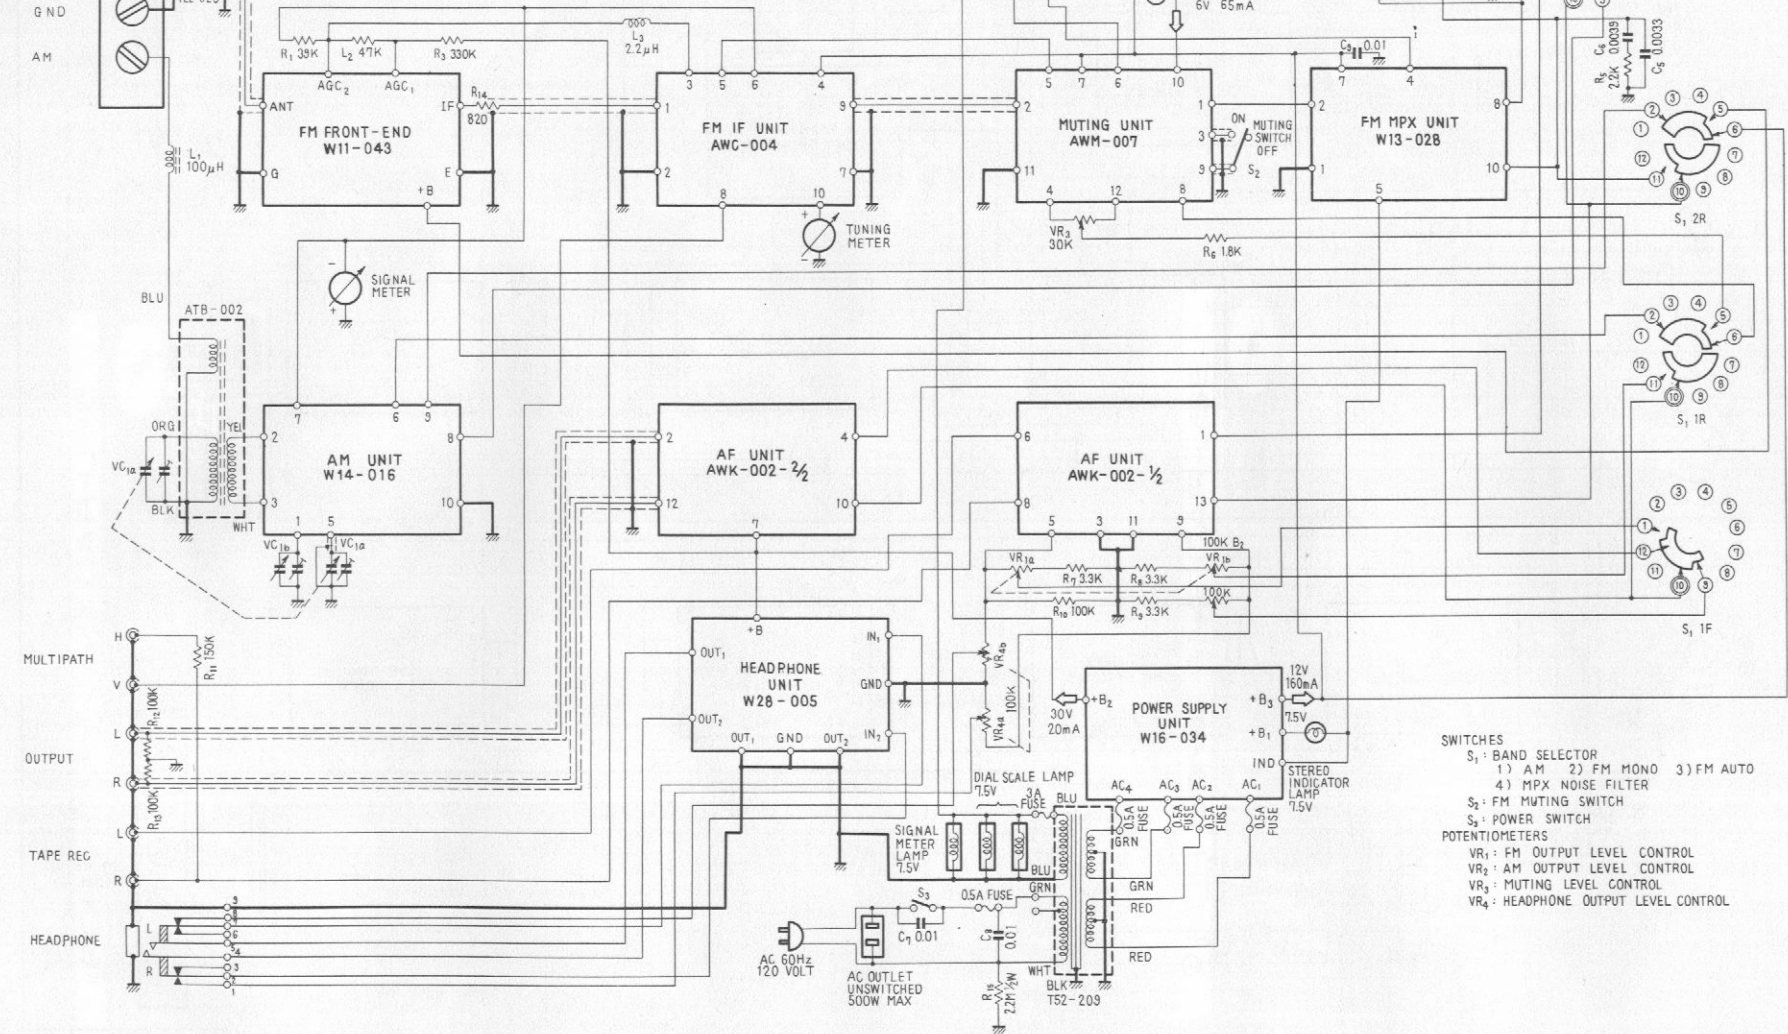

TX-1000

FM 15Ω
UNBALANCED

FM 300Ω
BALANCED

GND

AM

RESISTORS

NON MARK : OHM
K : KILOHM
M : MEGOHM

CAPACITORS
NON MARK : μF
P : μμF

V : DC VOLTAGE AT NO INPUT SIGNAL
← : DC CURRENT AT NO INPUT SIGNAL

SWITCHES

S₁ : BAND SELECTOR
1) AM 2) FM MONO 3) FM AUTO
4) MPX NOISE FILTER

S₂ : FM MUTING SWITCH
S₃ : POWER SWITCH

POTENTIOMETERS

VR₁ : FM OUTPUT LEVEL CONTROL
VR₂ : AM OUTPUT LEVEL CONTROL
VR₃ : MUTING LEVEL CONTROL
VR₄ : HEADPHONE OUTPUT LEVEL CONTROL

SWITCHES

S₁ : BAND SELECTOR
1) AM 2) FM MONO 3) FM AUTO
4) MPX NOISE FILTER

S₂ : FM MUTING SWITCH
S₃ : POWER SWITCH

POTENTIOMETERS

VR₁ : FM OUTPUT LEVEL CONTROL
VR₂ : AM OUTPUT LEVEL CONTROL
VR₃ : MUTING LEVEL CONTROL
VR₄ : HEADPHONE OUTPUT LEVEL CONTROL