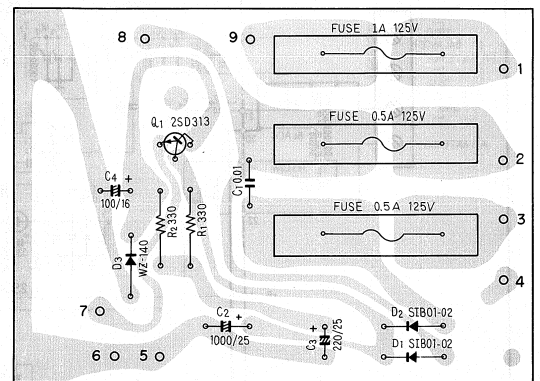

Tuner ass'y AWE-048

Power supply ass'y AWR-079 (FV model)

Power supply ass'y AWR-083 (GN model)

AM/FM STEREO TUNER

TX-5300

FV GN