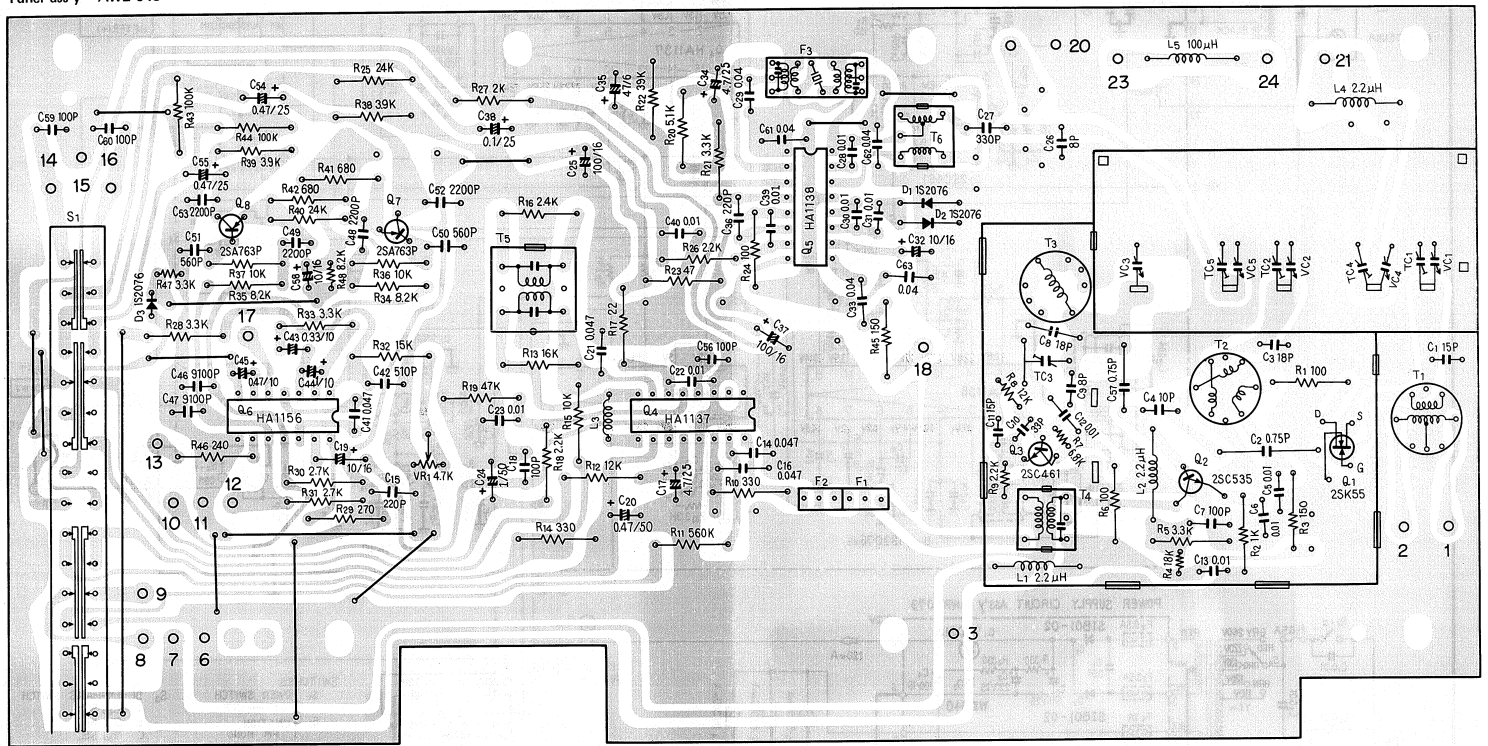

Tuner ass'y AWE-048

Power supply ass'y AWR-079 (FV model)

Power supply ass'y AWR-083 (GN model)

AM/FM STEREO TUNER

TX-5300

FV GN