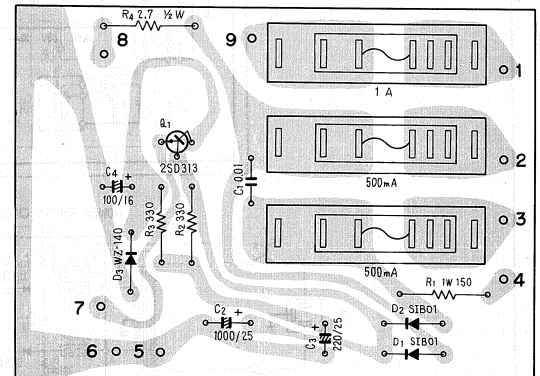

Tuner ass'y AWE-048

Power supply ass'y AWR-079 (FV model)

Power supply ass'y AWR-083 (GN model)

AM/FM STEREO TUNER

TX-5300

FV GN