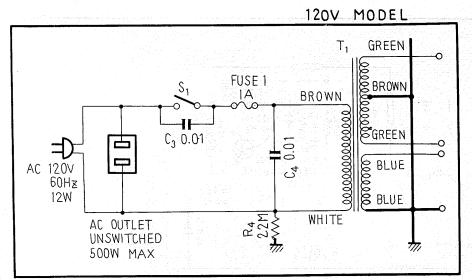

AM/FM STEREO TUNER

TX-6200

F FVZ KC KU NB

TX-6200

TUNER Ass'y AWE-025

- * POWER TRANSFORMER
 PRIMARY
 240 V GRAY
 220 V RED
 130 V ORANGE
 120 V BROWN
 110 V YELLOW
 0 V WHITE

- SWITCHES
 S1 POWER SWITCH
 ON OFF
 S2 MUTING
 OFF ON
 S3 FUNCTION
 1. AM
 2. FM AUTO
 3. MPX NOISE FILTER
 4. MONO
 S4 VOLTAGE SELECTOR
 S5 DE-EMPHASIS SWITCH
 75µs 50µs

- NOTES
 A. DC CURRENT
 V. DC VOLTAGE
 □ SIGNAL VOLTAGE AT 100% MOD.

AF AMP Ass'y AWK-023

FUSE : 110, 120, 130V --- 1A
 220, 240V --- 0.5A