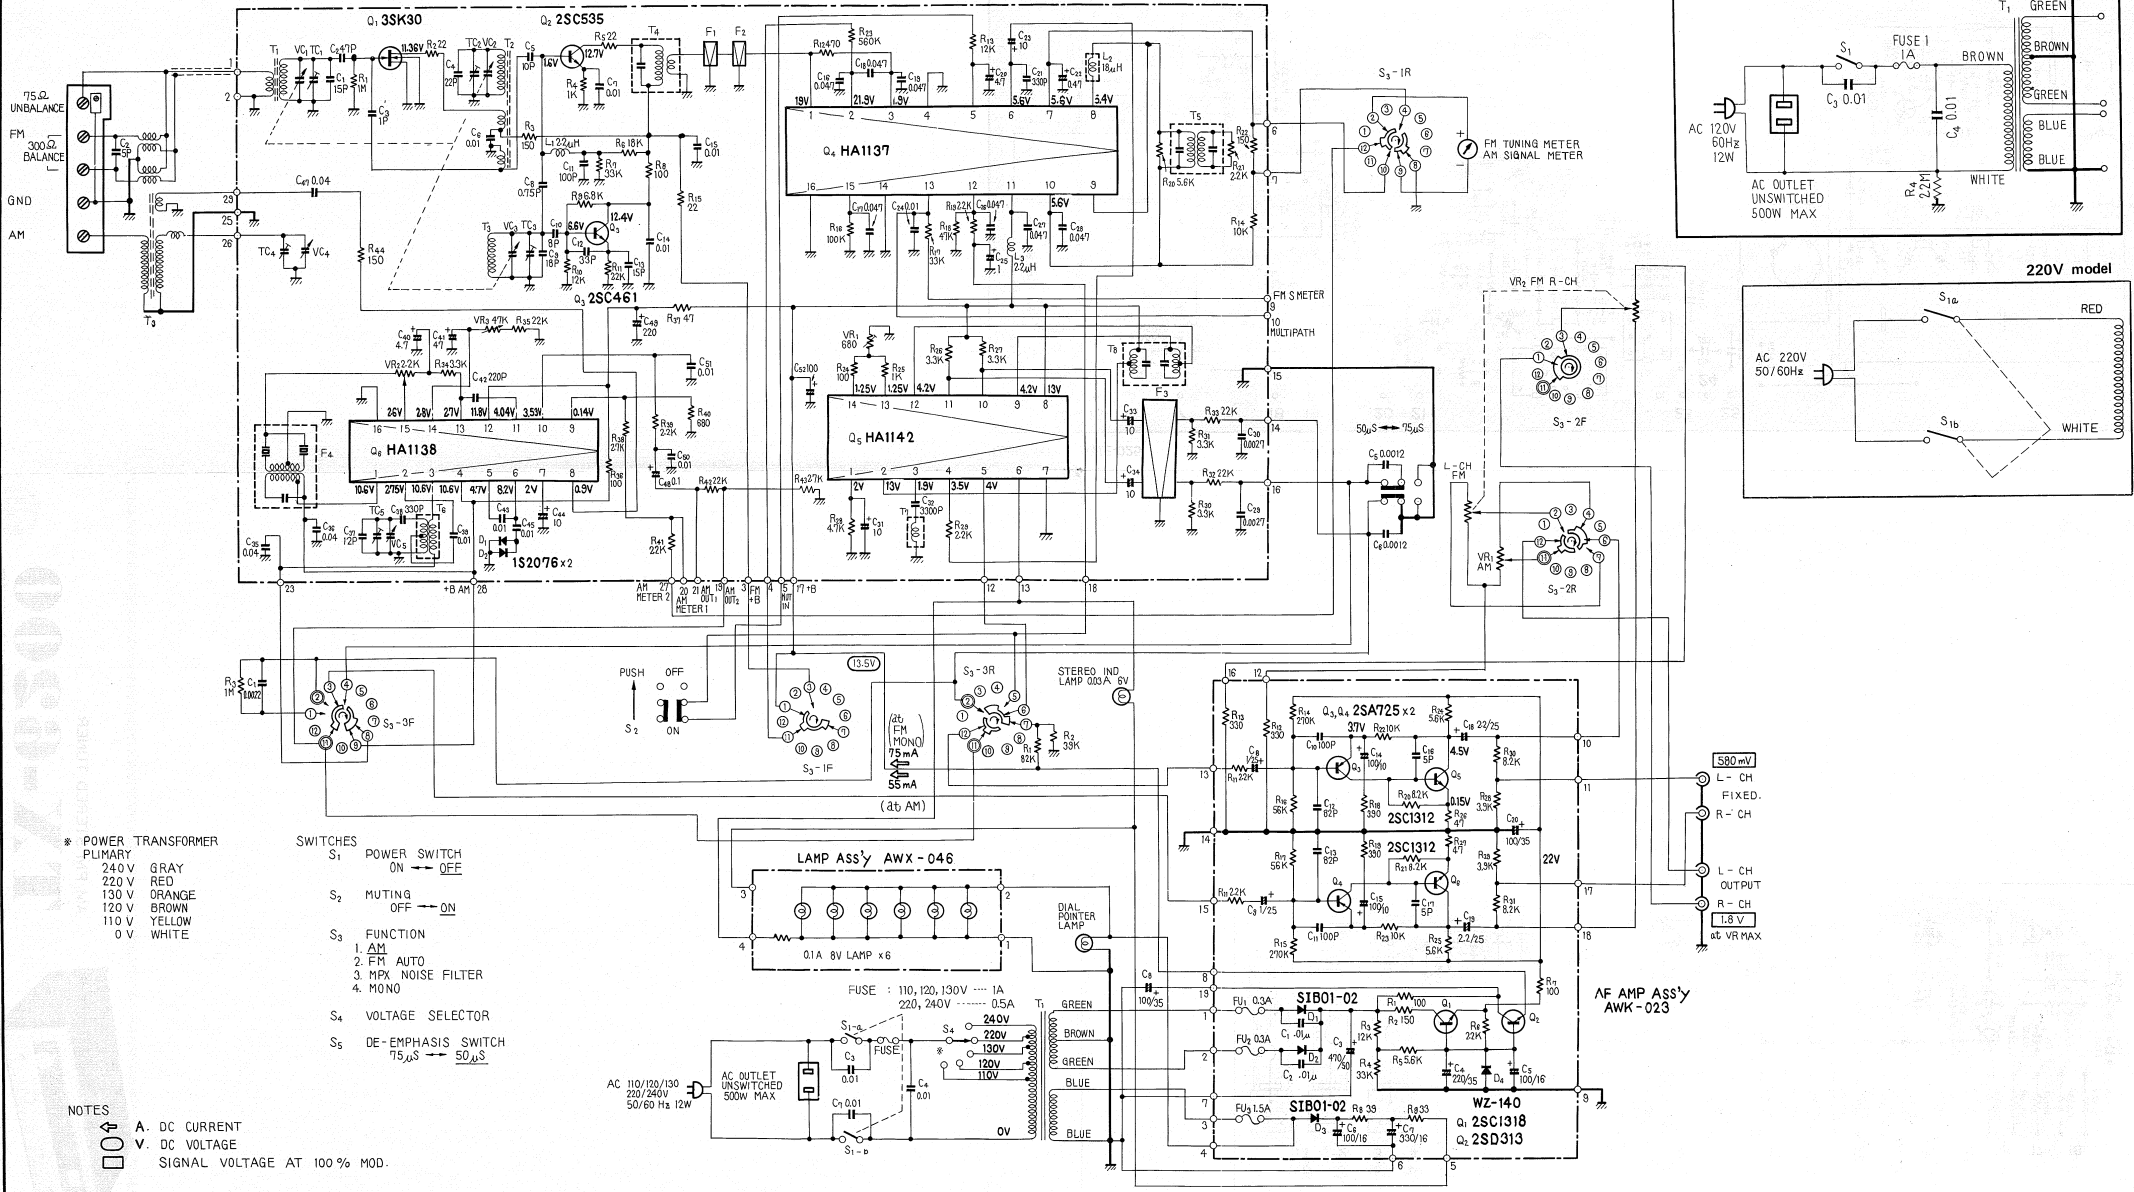

AM/FM STEREO TUNER

TX-6200

F FVZ KC KU NB

TX-6200

TUNER Ass'y AWE-025

- * POWER TRANSFORMER
 PRIMARY
 240 V GRAY
 220 V RED
 130 V ORANGE
 120 V BROWN
 110 V YELLOW
 0 V WHITE

- SWITCHES
 S1 POWER SWITCH
 ON OFF
 S2 MUTING
 OFF ON
 S3 FUNCTION
 1. AM
 2. FM AUTO
 3. MPX NOISE FILTER
 4. MONO
 S4 VOLTAGE SELECTOR
 S5 DE-EMPHASIS SWITCH
 75µs 50µs

- NOTES
 A. DC CURRENT
 V. DC VOLTAGE
 □ SIGNAL VOLTAGE AT 100% MOD.

AF AMP Ass'y AWK-023

FUSE : 110, 120, 130V --- 1A
 220, 240V --- 0.5A