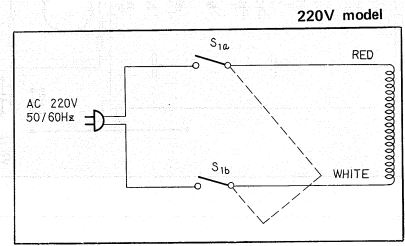

AM/FM STEREO TUNER

TX-6200

F FVZ KC KU NB

TX-6200

TUNER Ass'y AWE-025

- * POWER TRANSFORMER
 PRIMARY
 240 V GRAY
 220 V RED
 130 V ORANGE
 120 V BROWN
 110 V YELLOW
 0 V WHITE

- SWITCHES
 S1 POWER SWITCH
 ON OFF
 S2 MUTING
 OFF ON
 S3 FUNCTION
 1. AM
 2. FM AUTO
 3. MPX NOISE FILTER
 4. MONO
 S4 VOLTAGE SELECTOR
 S5 DE-EMPHASIS SWITCH
 75µs 50µs

- NOTES
 A. DC CURRENT
 V. DC VOLTAGE
 □ SIGNAL VOLTAGE AT 100% MOD.

AF AMP Ass'y AWK-023

FUSE : 110, 120, 130V --- 1A
 220, 240V --- 0.5A