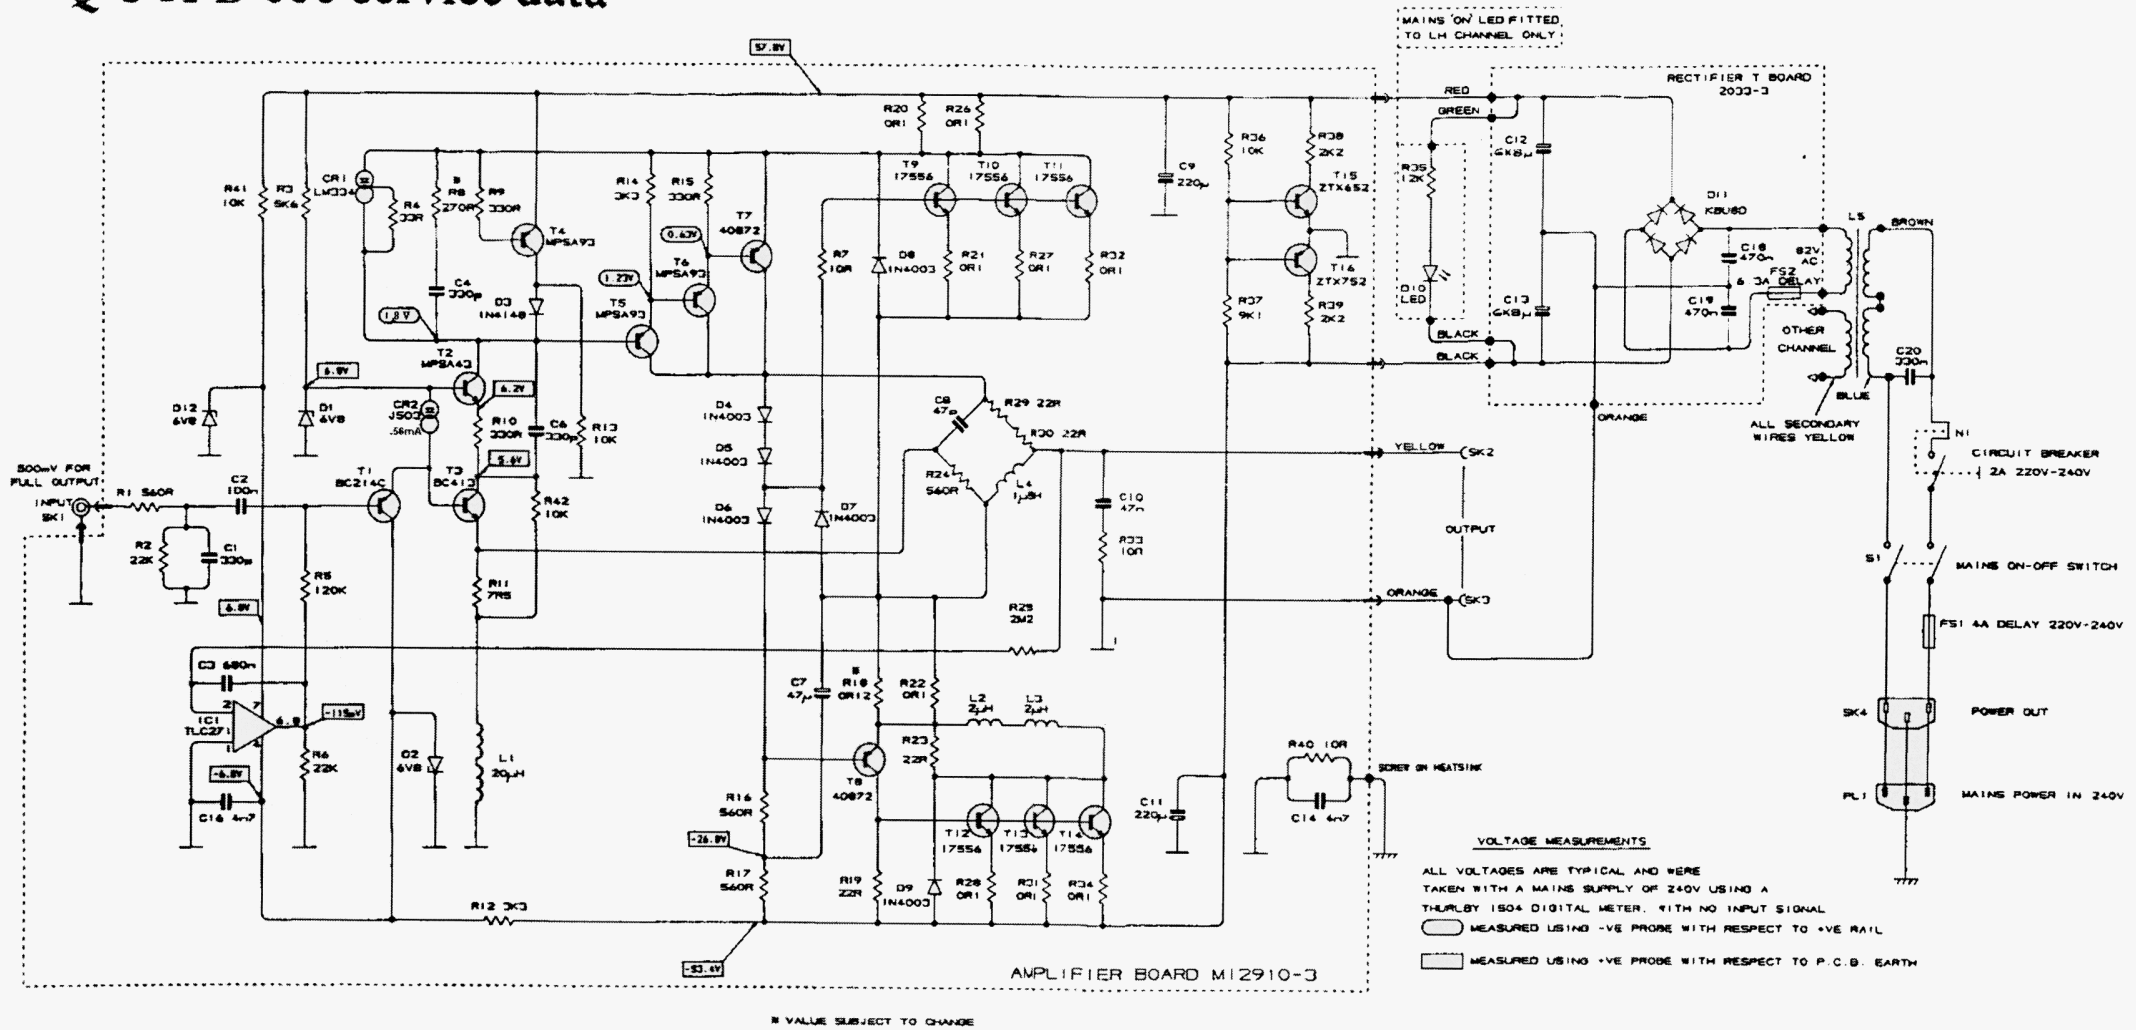

QUAD 606 service data

QUAD 606 service data

AMPLIFIER

* VALUE SUBJECT TO CHANGE