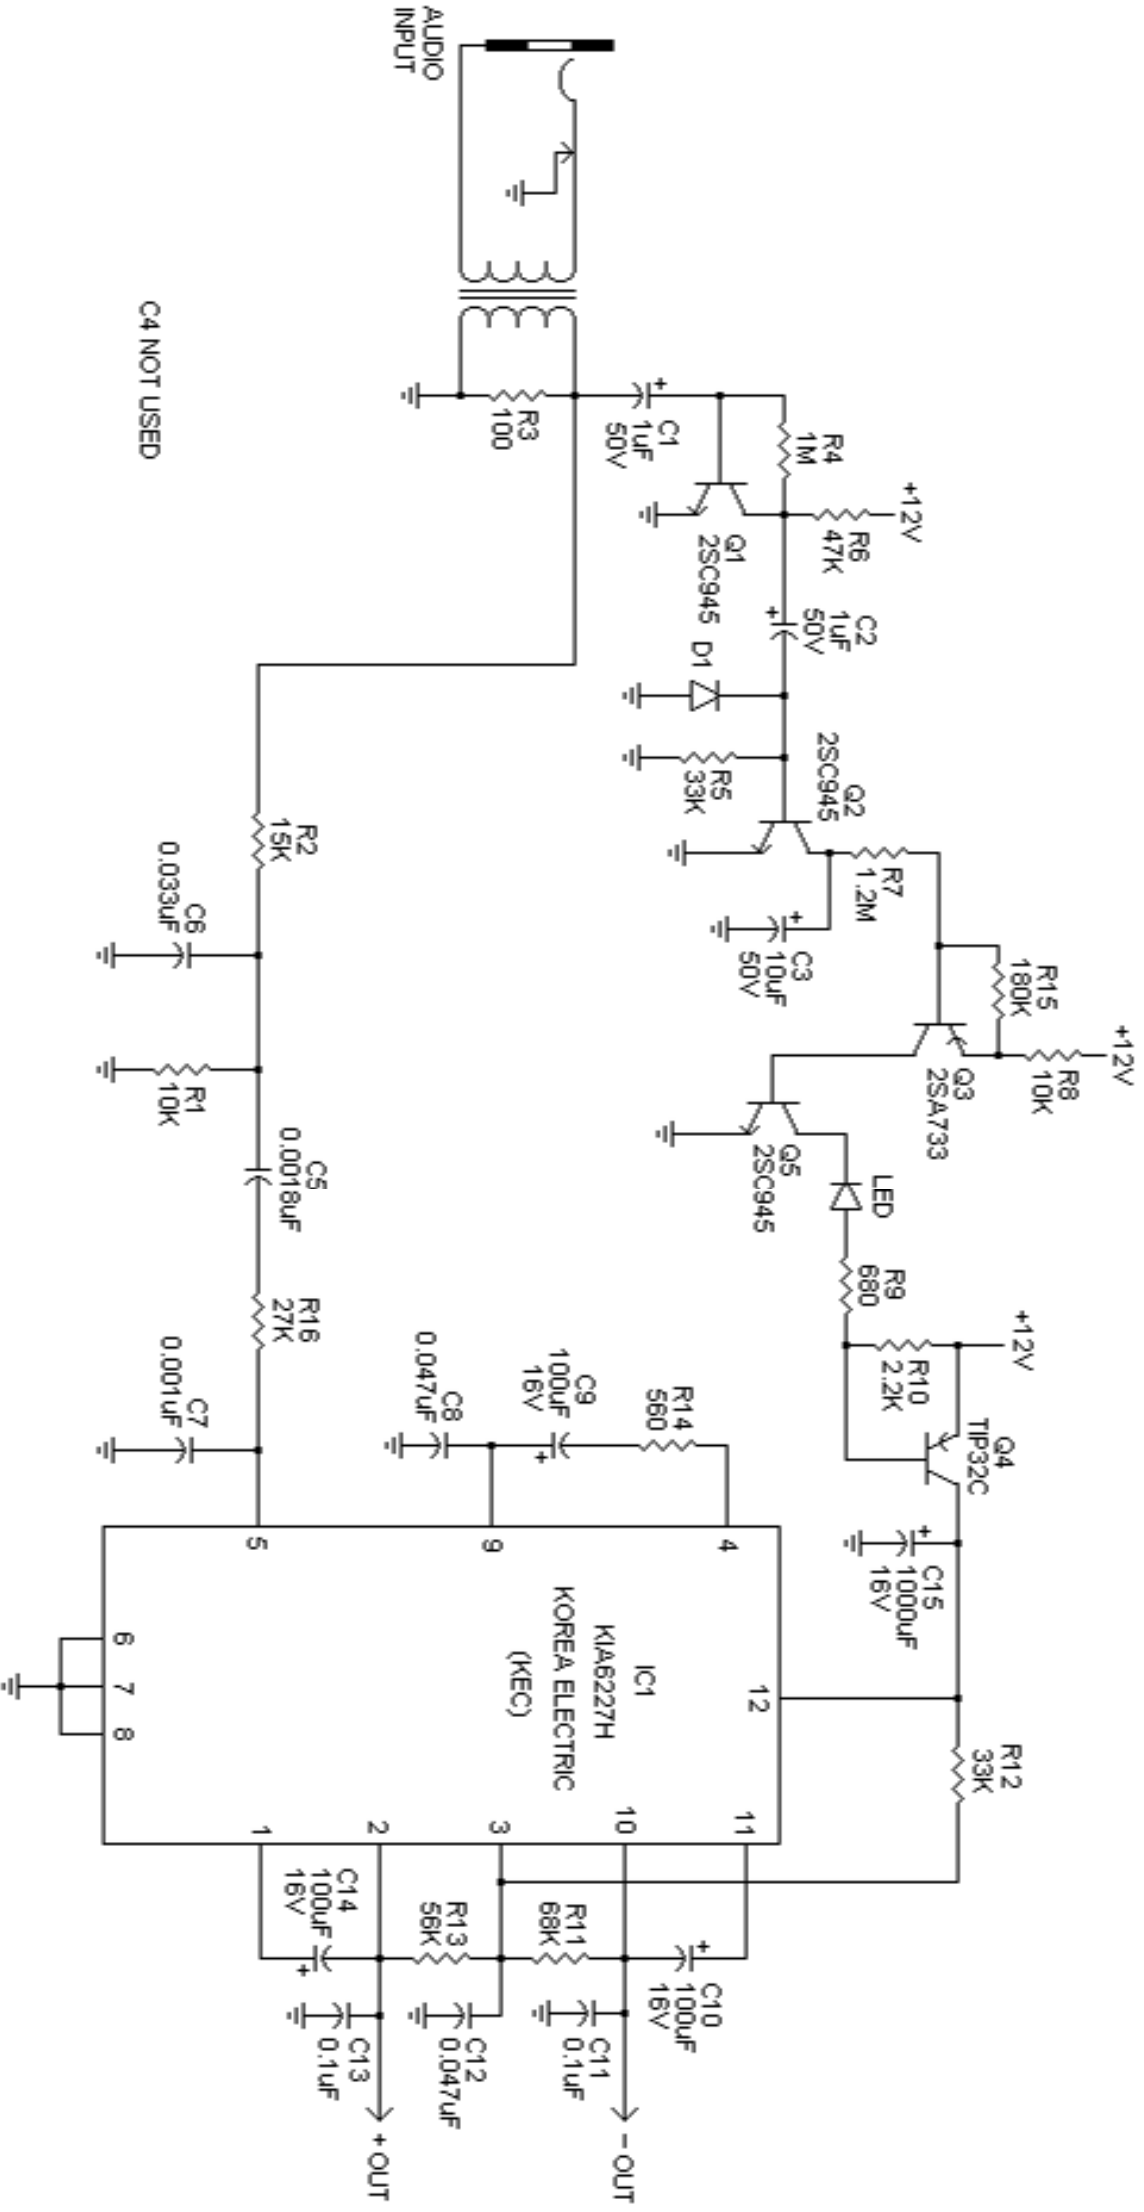

RADIO SHACK AMPLIFIED SPEAKER 21-541

C4 NOT USED