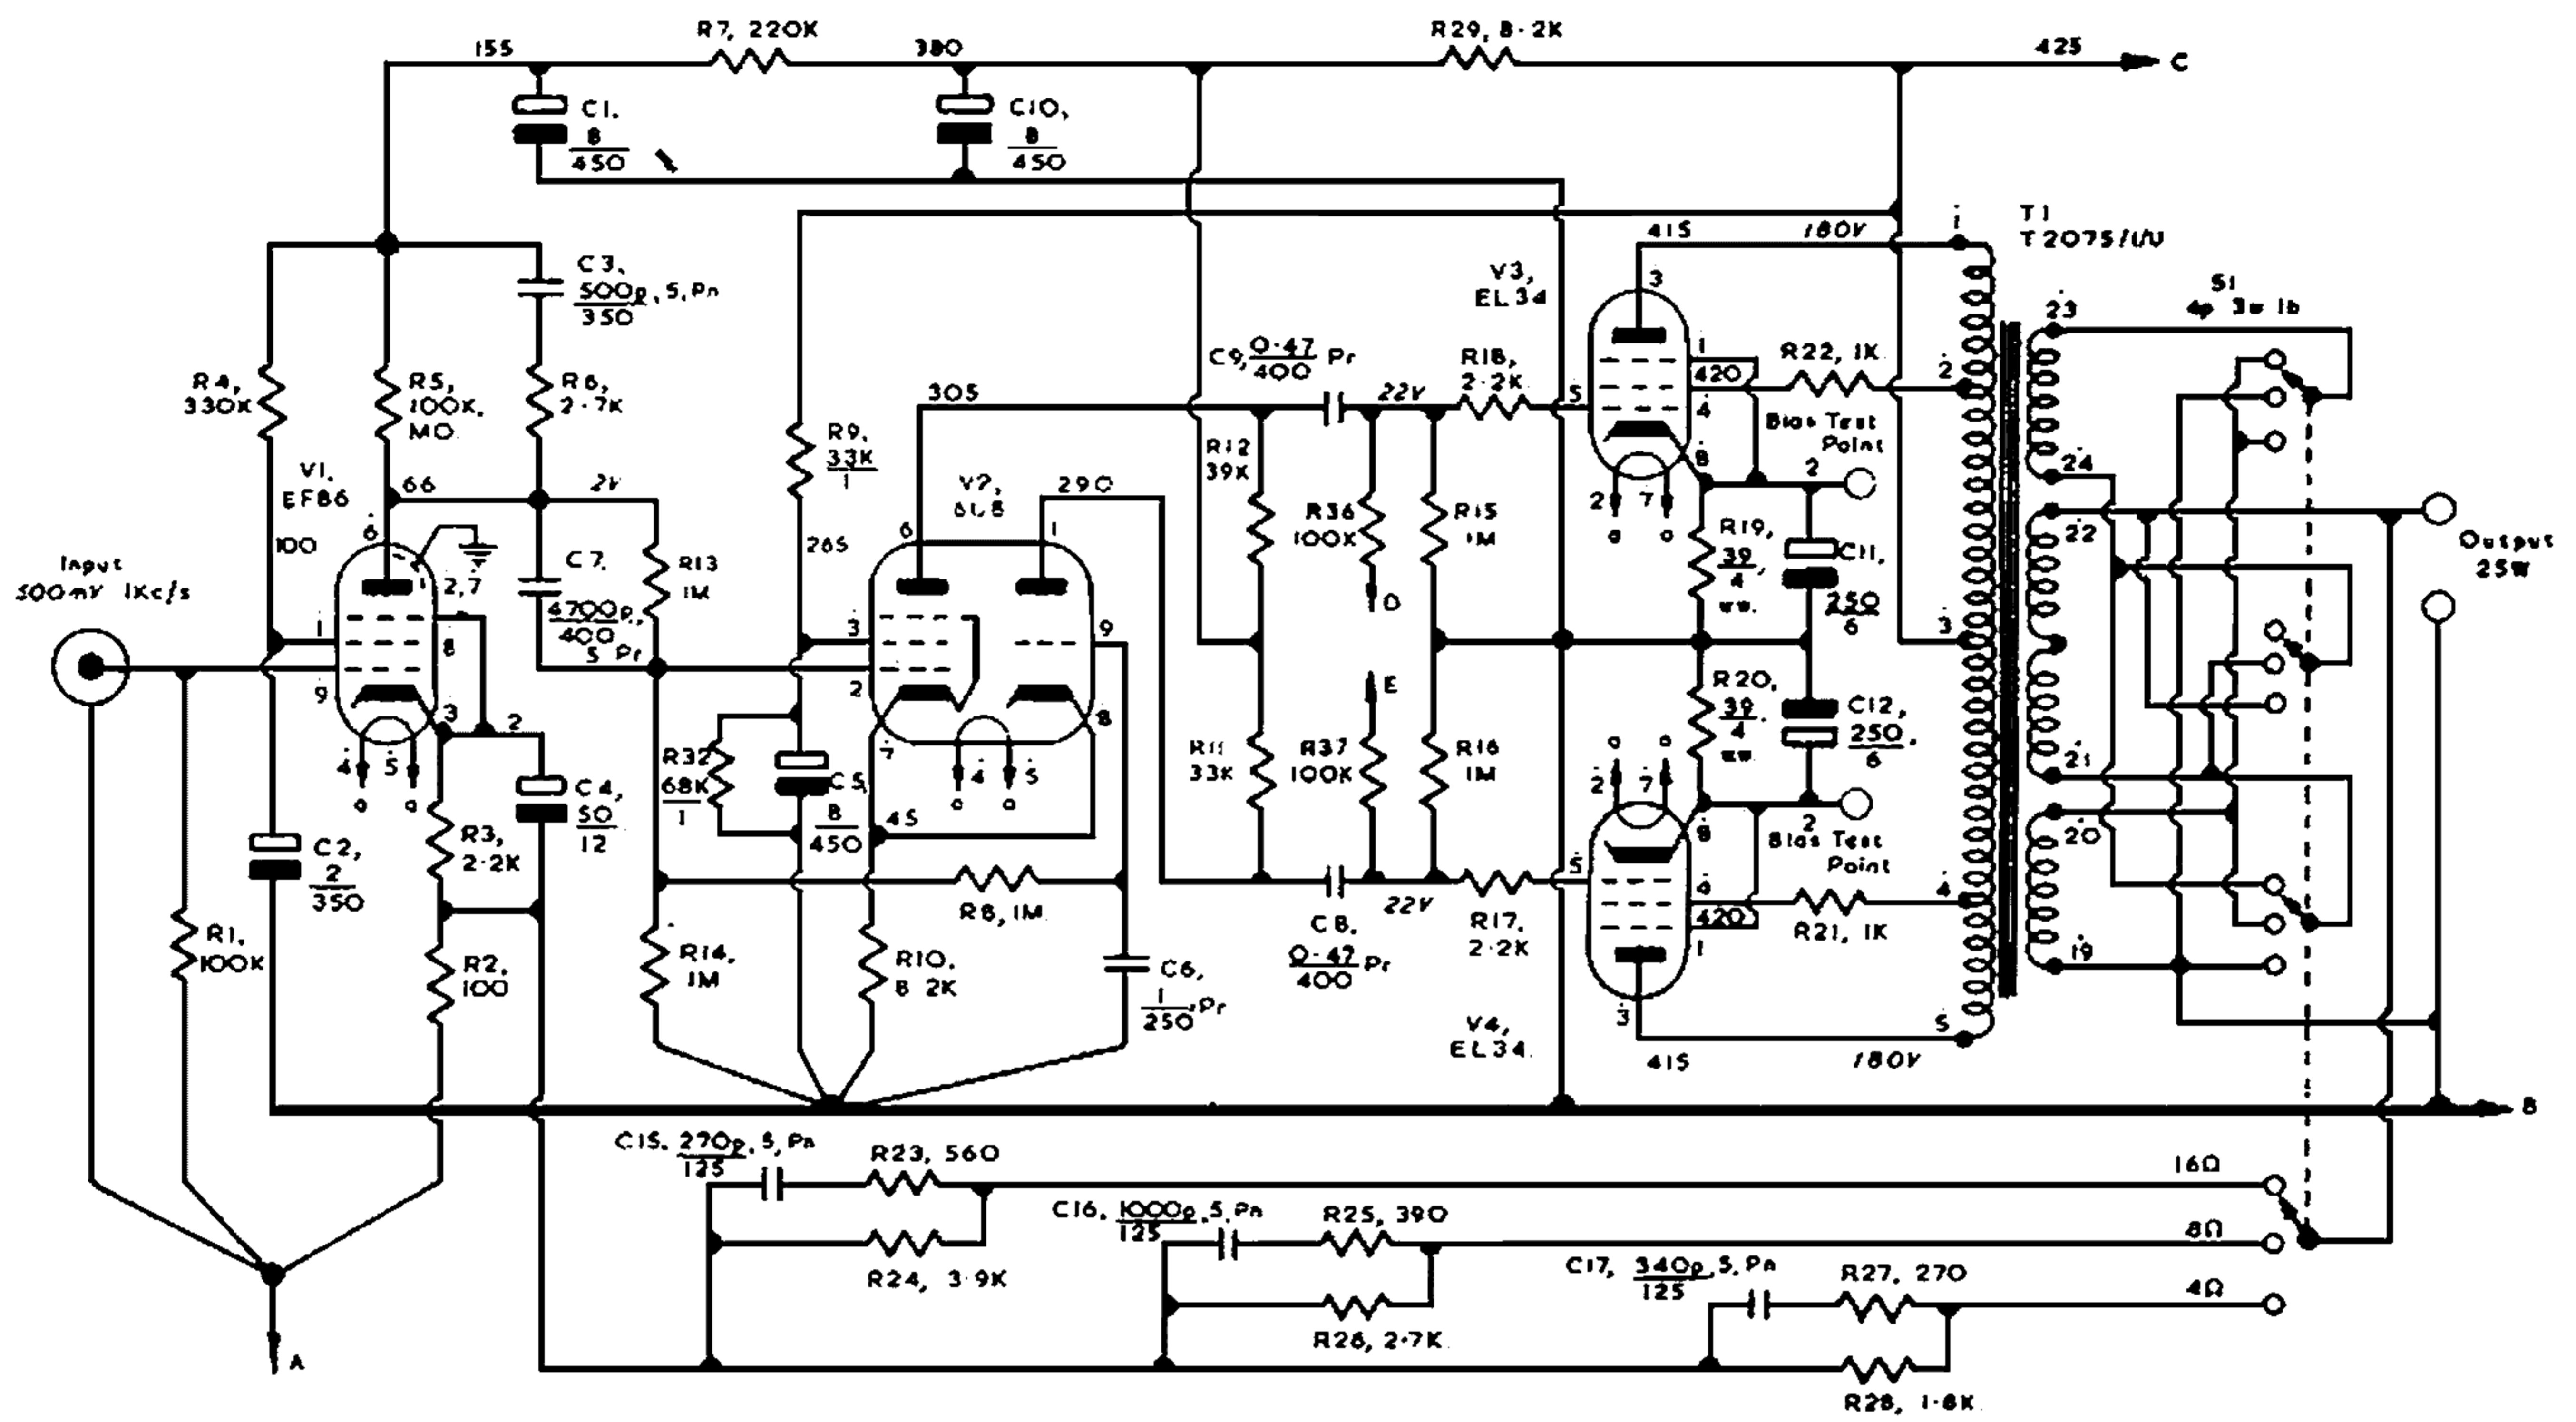

BASIC AMPLIFIER CIRCUIT

25 WATTS

POWER SUPPLY

MA 25

STA 25