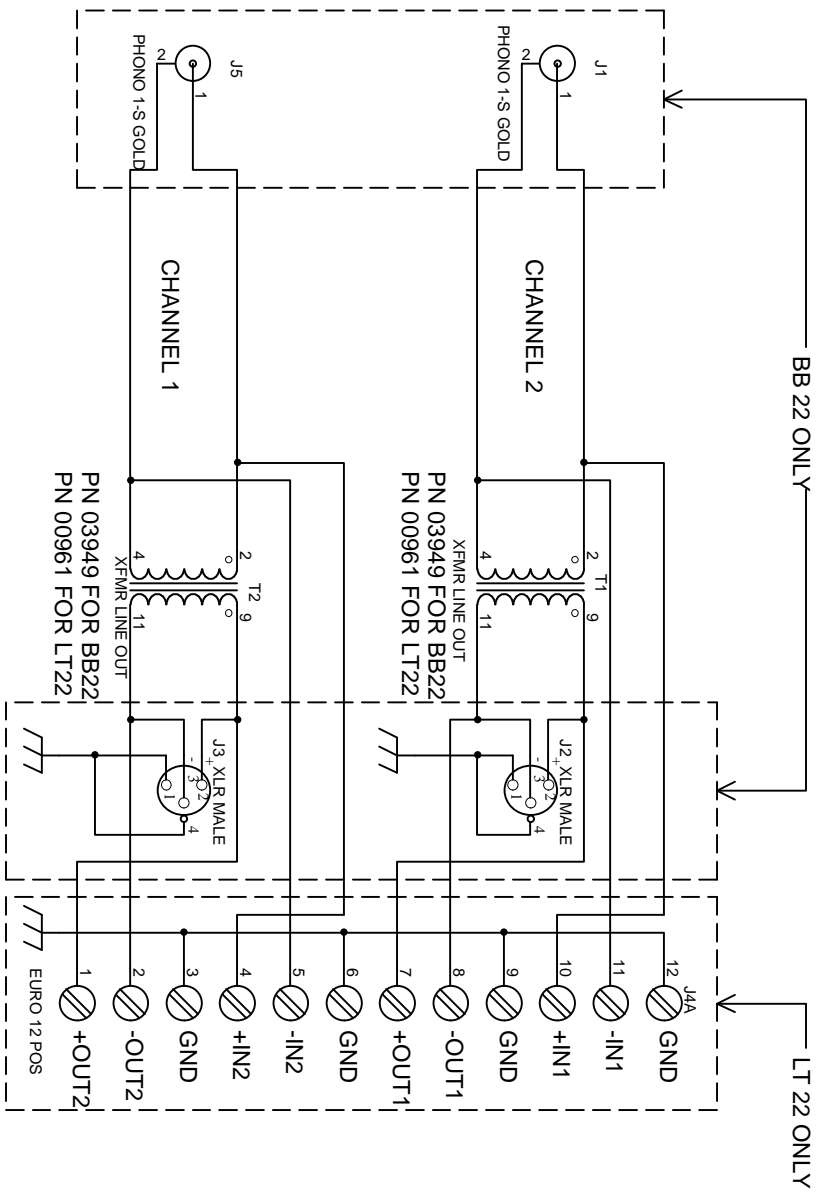

Rane Corp. (425)355-6000

102687 DES: BB 22/LT 22 SHEET 1 OF 2

ACTION: NEW PRODUCT FJ 09APR99

NOTE: J1, J2, J3 FOR BB22 ONLY.
 J4 FOR LT22 ONLY.

ACTION:		 10802 47th Avenue West Mukwonago, WI 53091	SHEET:	
DRAWN BY:	CHECKED BY:		1 of 1	102950
RB 2/24/99				

BB22 & LT22 COMPOSITE