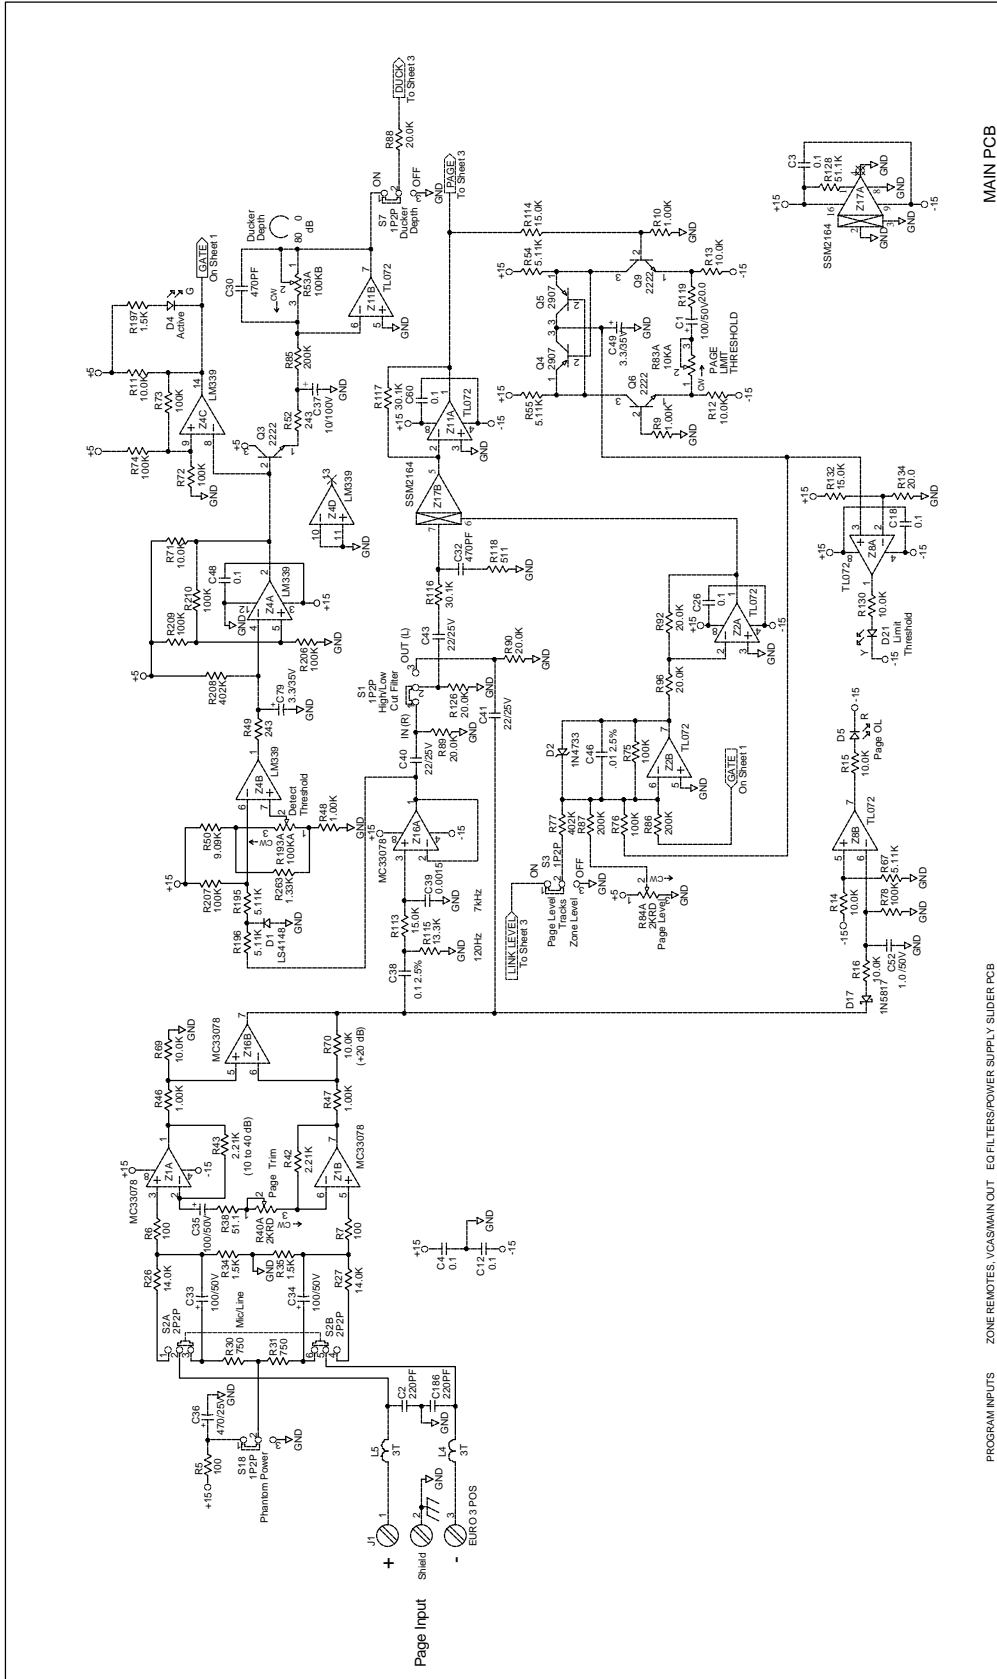

Rane Corp. (425)355-6000
 105959 DES: MAIN CP 52
 ACTION: NEW LAYOUT. MKM 20JAN03

PROGRAM INPUTS: H:\CP5X\107898-1.SCH
 ZONE REMOTES (VCA) MAIN OUT: H:\CP5X\107898-1.SCH
 EQ FILTERS/POWER SUPPLY SLIDER PCB: H:\CP5X\107898-1.SCH

MAIN PCB

CP 52 Page In & Zone Sensitivity

10802 47th Avenue West (SHEET)
 INDIAN WELLS, CA 92213-5088 1 of 5 107859

DATE: 5-AUG-2004

MAIN PCB

CP 52 Program Inputs

NO CHG TO THIS PAGE
RWJ 7APR04

ACTION

DRAWN BY: _____ CHECKED BY: _____

SHEET: 2 of 5

107859

RANE
10802 4th Avenue West
Mulino WA 98275-0098

H:\CP52\107859-2.SCH 5-AUG-2004