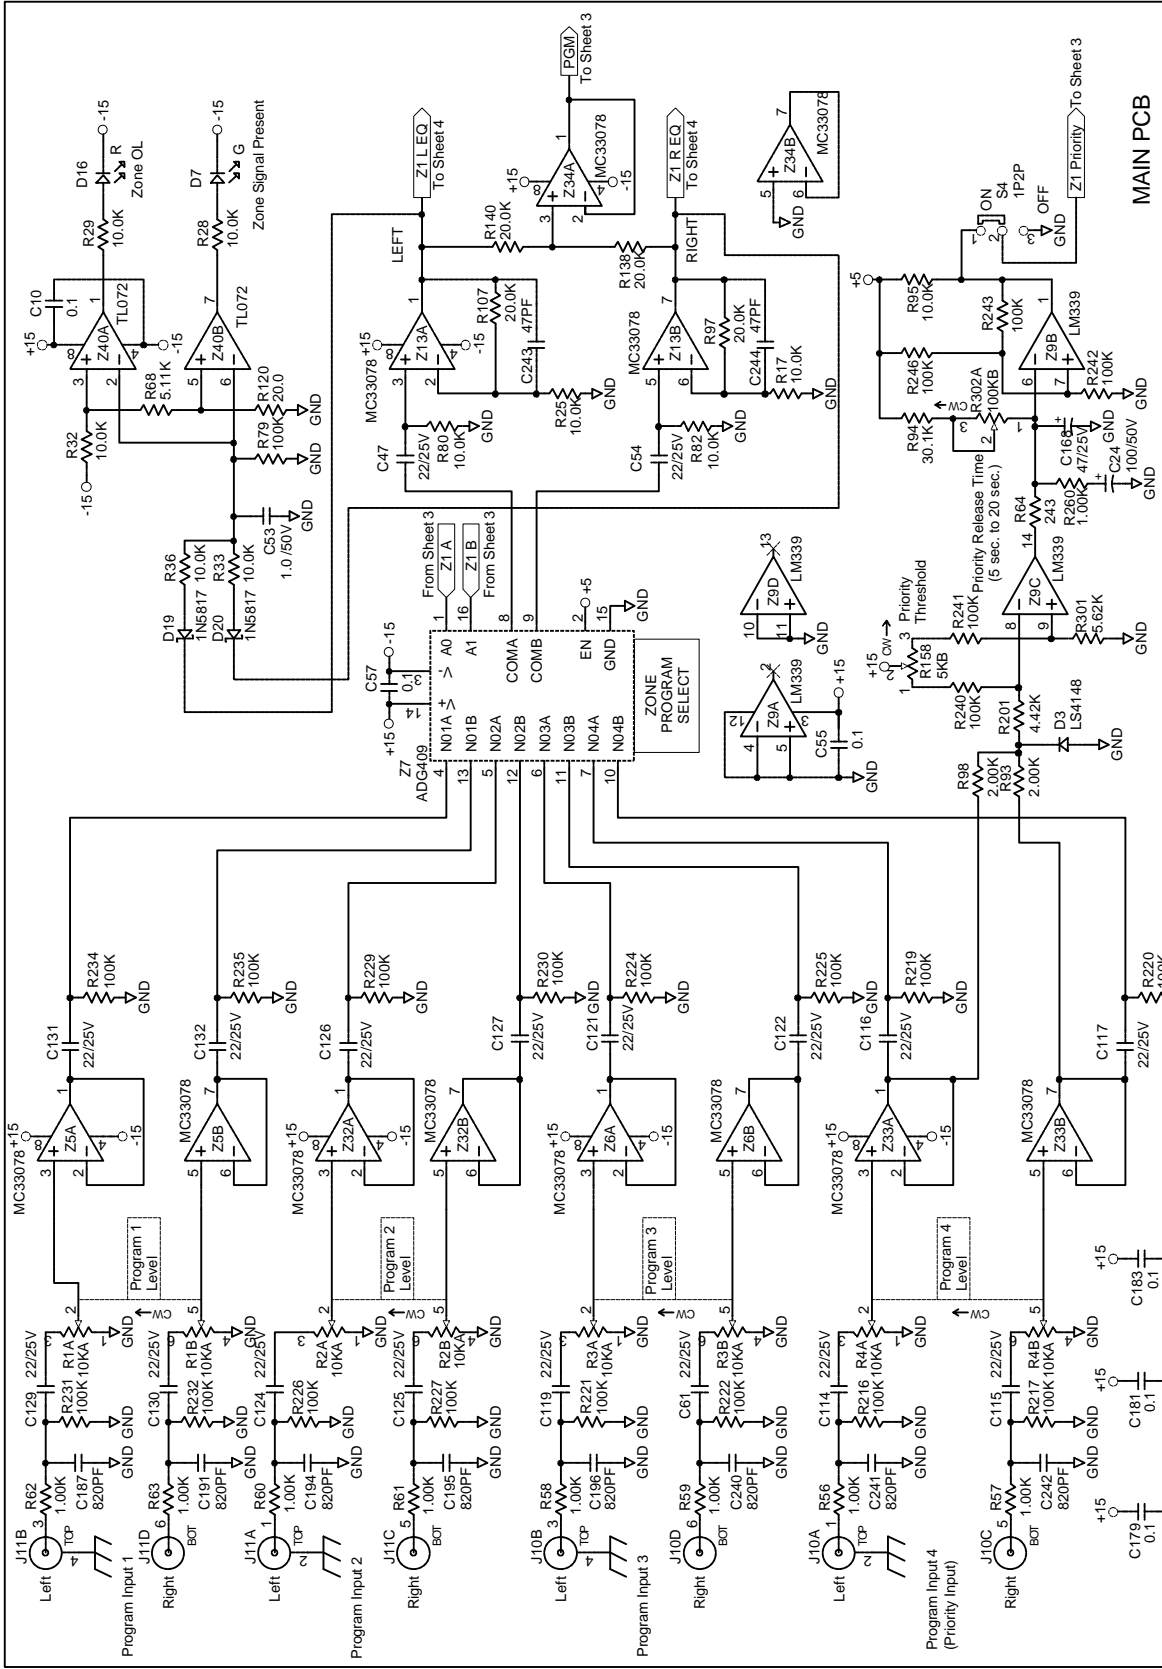

Rane Corp. (425)355-6000
 105959 DES: MAIN CP 52
 ACTION: NEW LAYOUT. MKM 20JAN03

PROGRAM INPUTS: H:\CP5X\107898-1.SCH
 ZONE REMOTES (VCA) MAIN OUT: H:\CP5X\107898-1.SCH
 EQ FILTERS/POWER SUPPLY SLIDER PCB: H:\CP5X\107898-1.SCH

MAIN PCB

CP 52 Page In & Zone Sensitivity

10802 47th Avenue West (SHEET)
 INDIAN WELLS, CA 92213-5088 1 of 5 107859

DATE: 5-AUG-2004

MAIN PCB

CP 52 Program Inputs

NO CHG TO THIS PAGE
RWJ 7APR04

ACTION

DRAWN BY: _____ CHECKED BY: _____

SHEET: 2 of 5

107859

RANE
10802 4th Avenue West
Mulino WA 98275-0098

H:\CP52\107859-2.SCH 5-AUG-2004