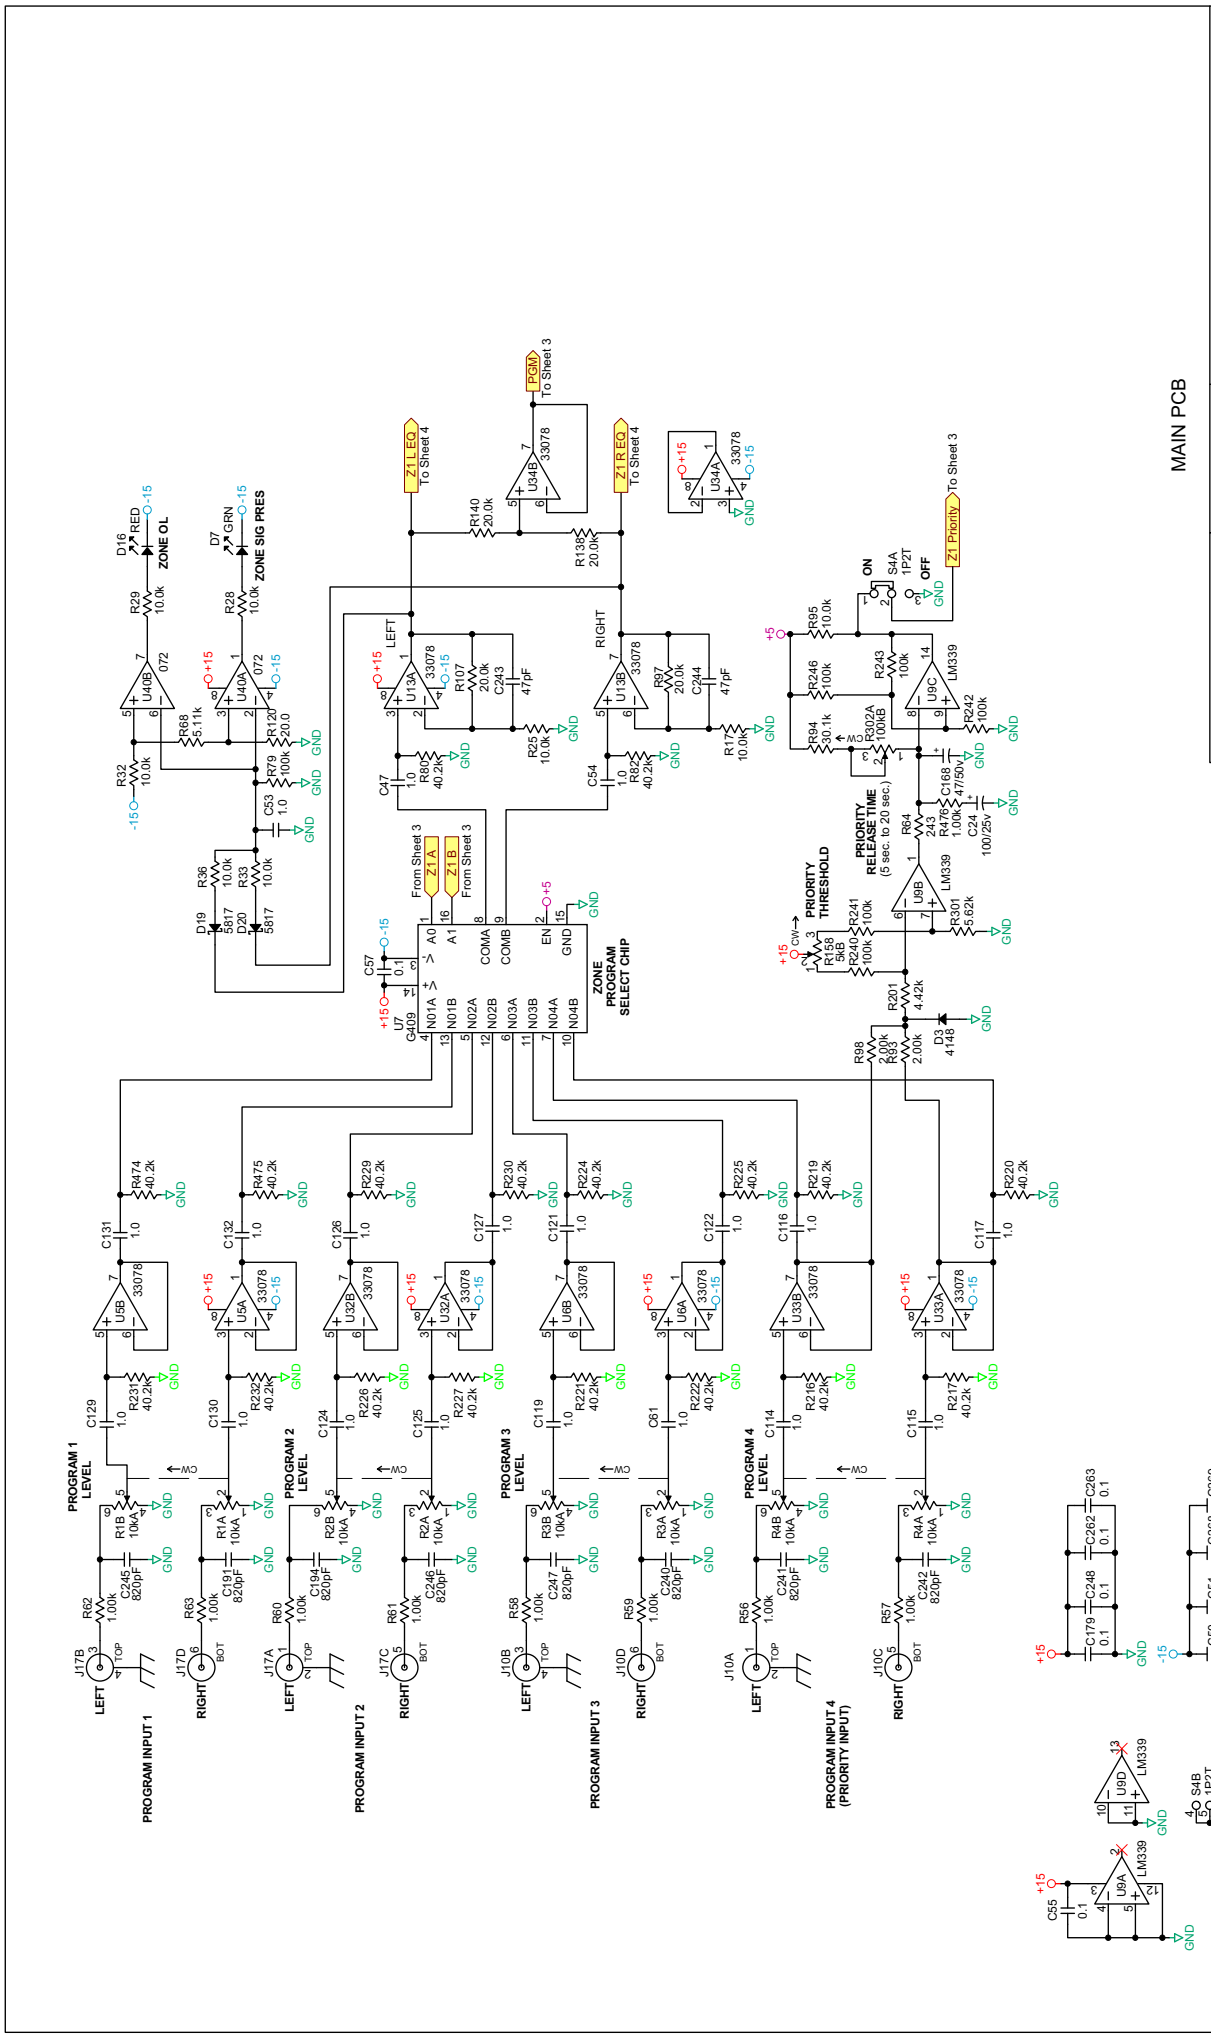

110184 FILM 1 OF 6 TOP SILKSCREEN 1.D.

PREP NOTE: NO MASKING REQUIRED

Rane Corp. (425)355-6000
110185 DES TOP MAIN/SLIDER CP525
ACTION: NERTPRBBOCTWBN?21DEC06

40 100 250 630 1.6K 4K 10K

MAIN PCB

		CP52S PROGRAM INPUTS	
10802 47th Avenue West Mukilteo WA 98275-5398		SHEET: 2 of 5	
ACTION: 	DRAWN BY: SKH	CHECKED BY: RJ	110181