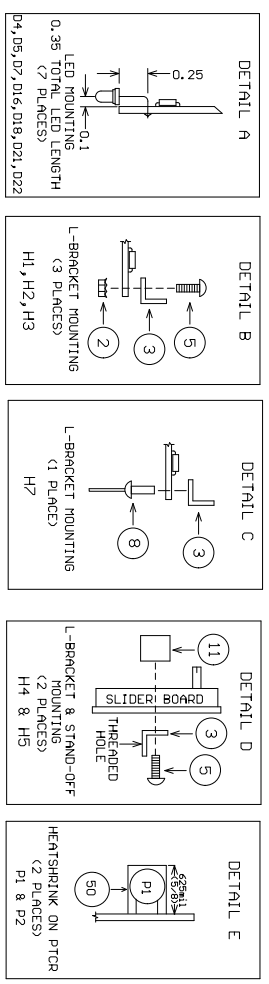

110184 FILM 1 OF 6 TOP SILKSCREEN 1.D.

PREP NOTE: NO MASKING REQUIRED

Rane Corp. (425)355-6000
110185 DES TOP MAIN/SLIDER CP525
ACTION: NERTPRBBOCTWBN?21DEC06

40 100 250 630 1.6K 4K 10K

MAIN PCB

		CP52S PROGRAM INPUTS	
10802 47th Avenue West Mukilteo WA 98275-5398		SHEET: 2 of 5	
ACTION: 	DRAWN BY: SKH	CHECKED BY: RJ	110181