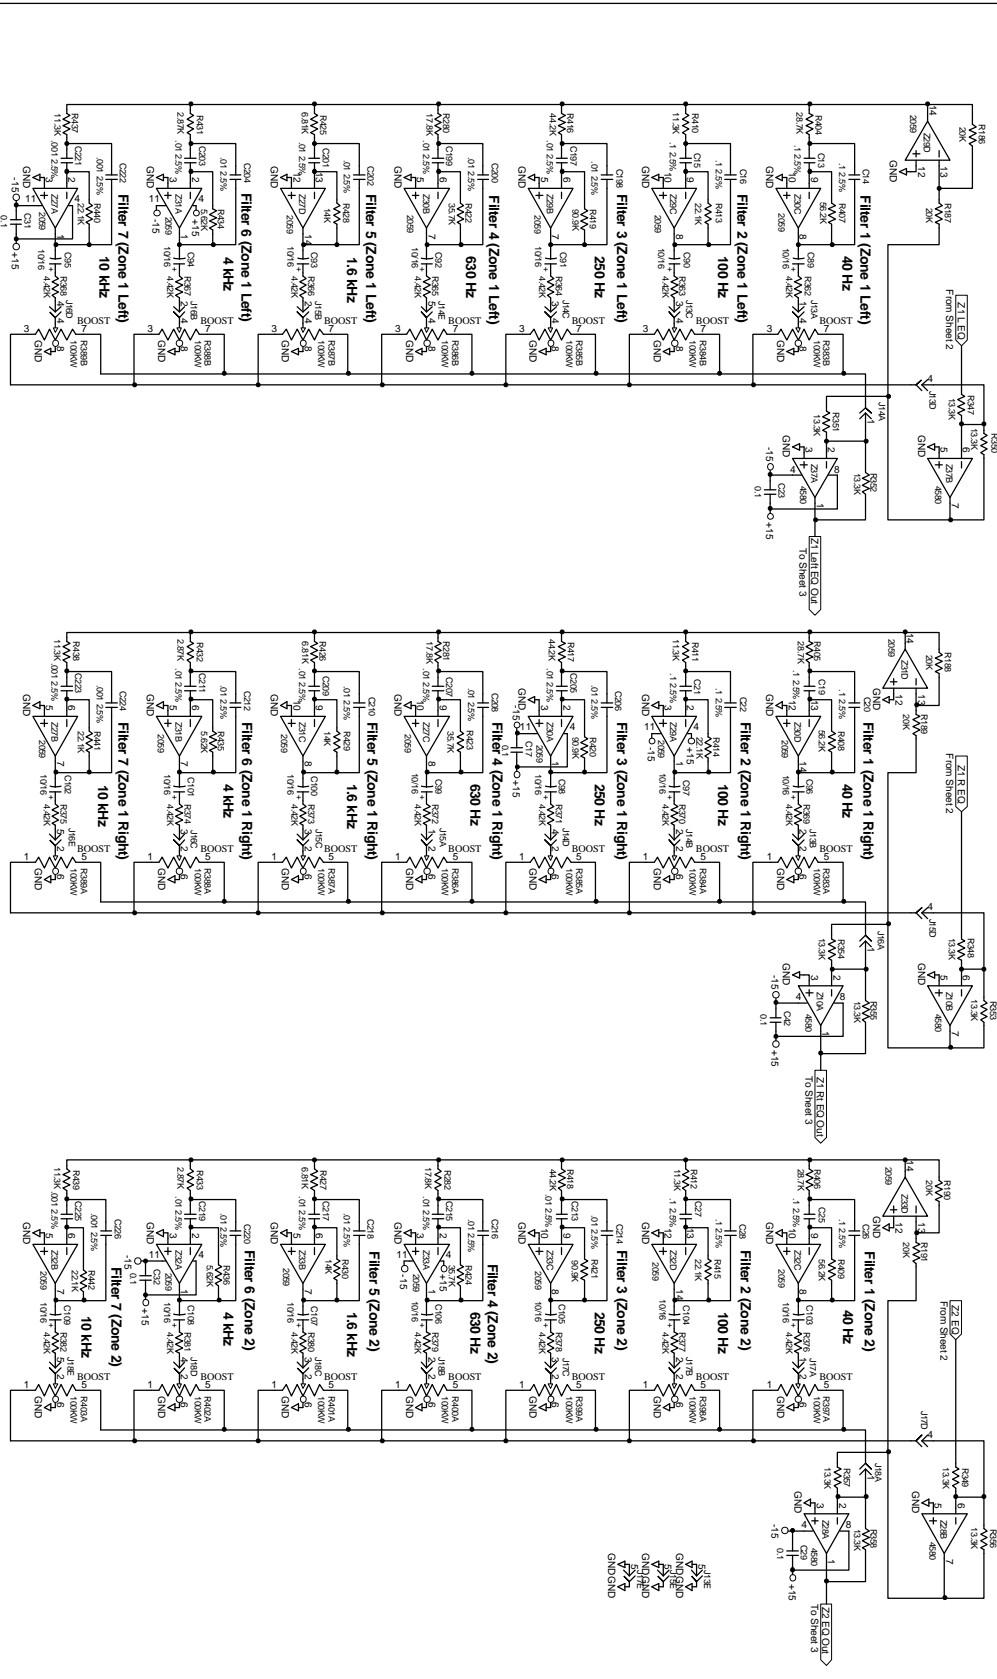

Rane Corp. (425)355-6000
 105926 DES: MAIN/SLIDER CP 64
 ACTION: MOVED 14MM POTS, SKH 08APR02

<p>NO CHG TO THIS SHEET</p> <p>DESIGNED BY: RWJ / APR 04</p> <p>CHECKED BY: SRM</p>	<p>CP 64 EQ Filters</p> <p>SHEET: 5 of 5</p> <p>107851</p>
---	--