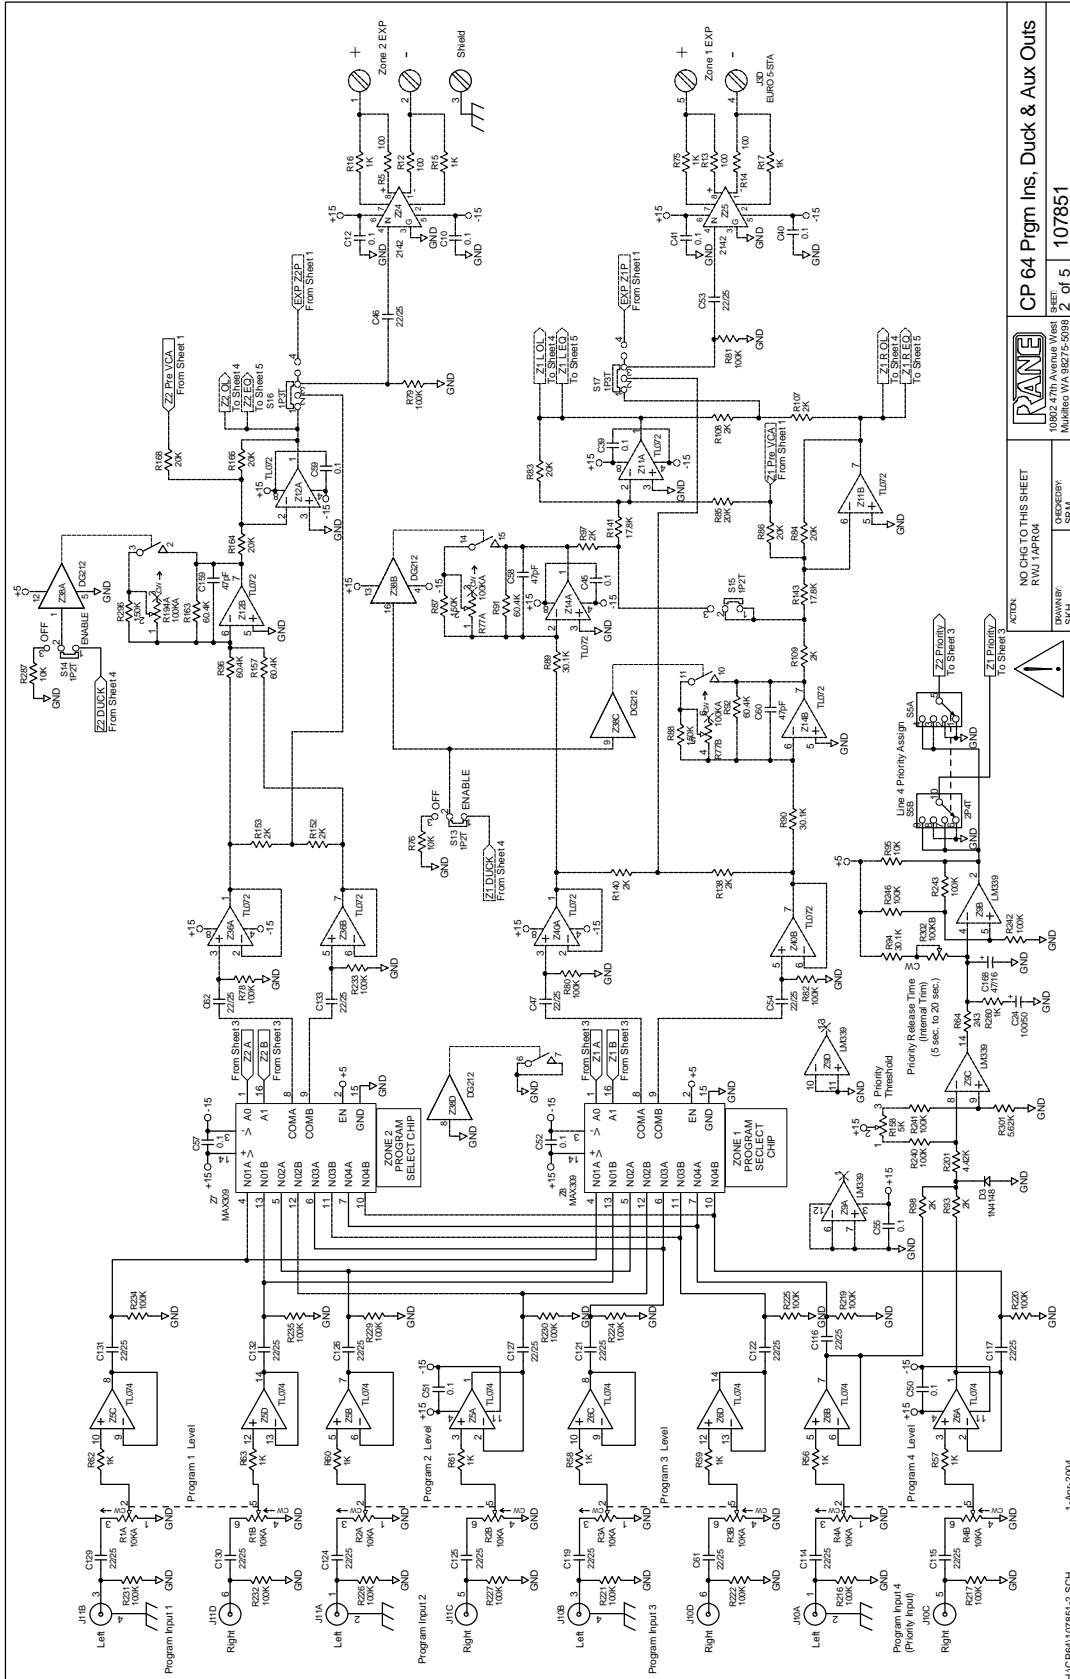

Rane Corp. (425)355-6000
 105926 DES: MAIN/SLIDER CP 64
 ACTION: MOVED 14MM POTS, SKH 08APR02

<p>NO CHG TO THIS SHEET</p> <p>DESIGNED BY: RWJ / APR 04</p> <p>CHECKED BY: SRM</p>	<p>CP 64 EQ Filters</p> <p>SHEET: 5 of 5</p> <p>107851</p>
---	--