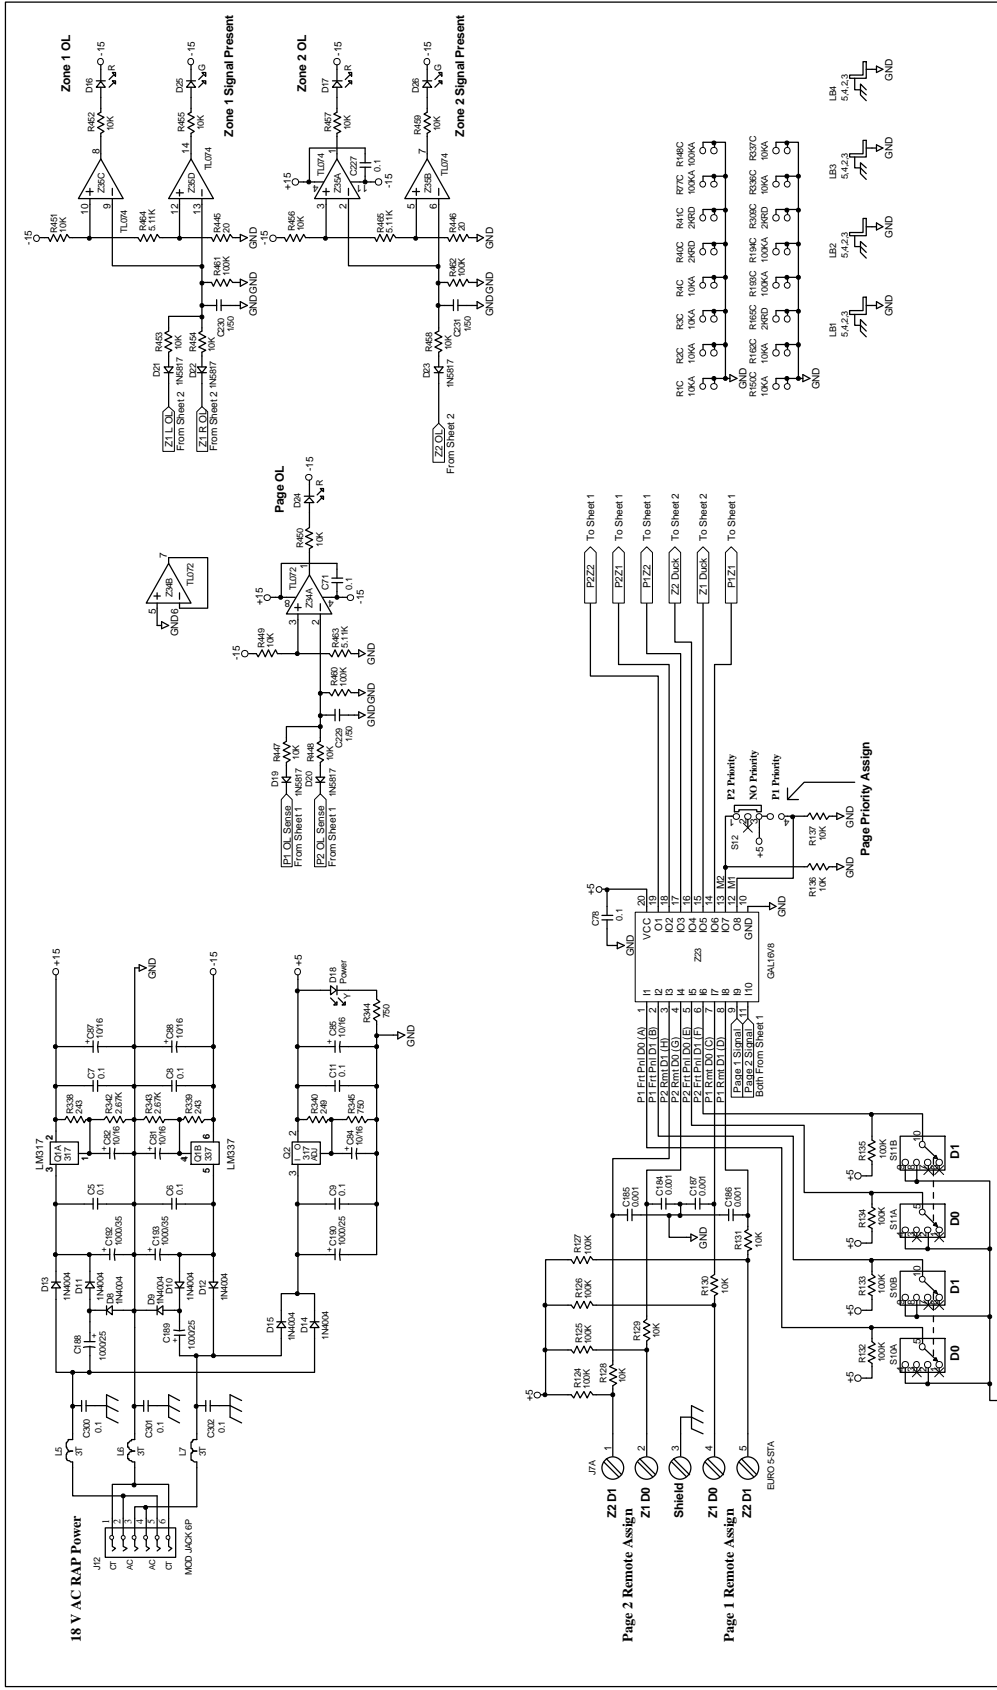

Rane Corp. (425)355-6000
 105926 DES: MAIN/SLIDER CP 64
 ACTION: MOVED 14MM POTS, SKH 08APR02

<p>NO CHG TO THIS SHEET</p> <p>DESIGNED BY: RWJ / APR 04</p> <p>CHECKED BY: SRM</p>	<p>CP 64 EQ Filters</p> <p>SHEET: 5 of 5</p> <p>107851</p>
---	--