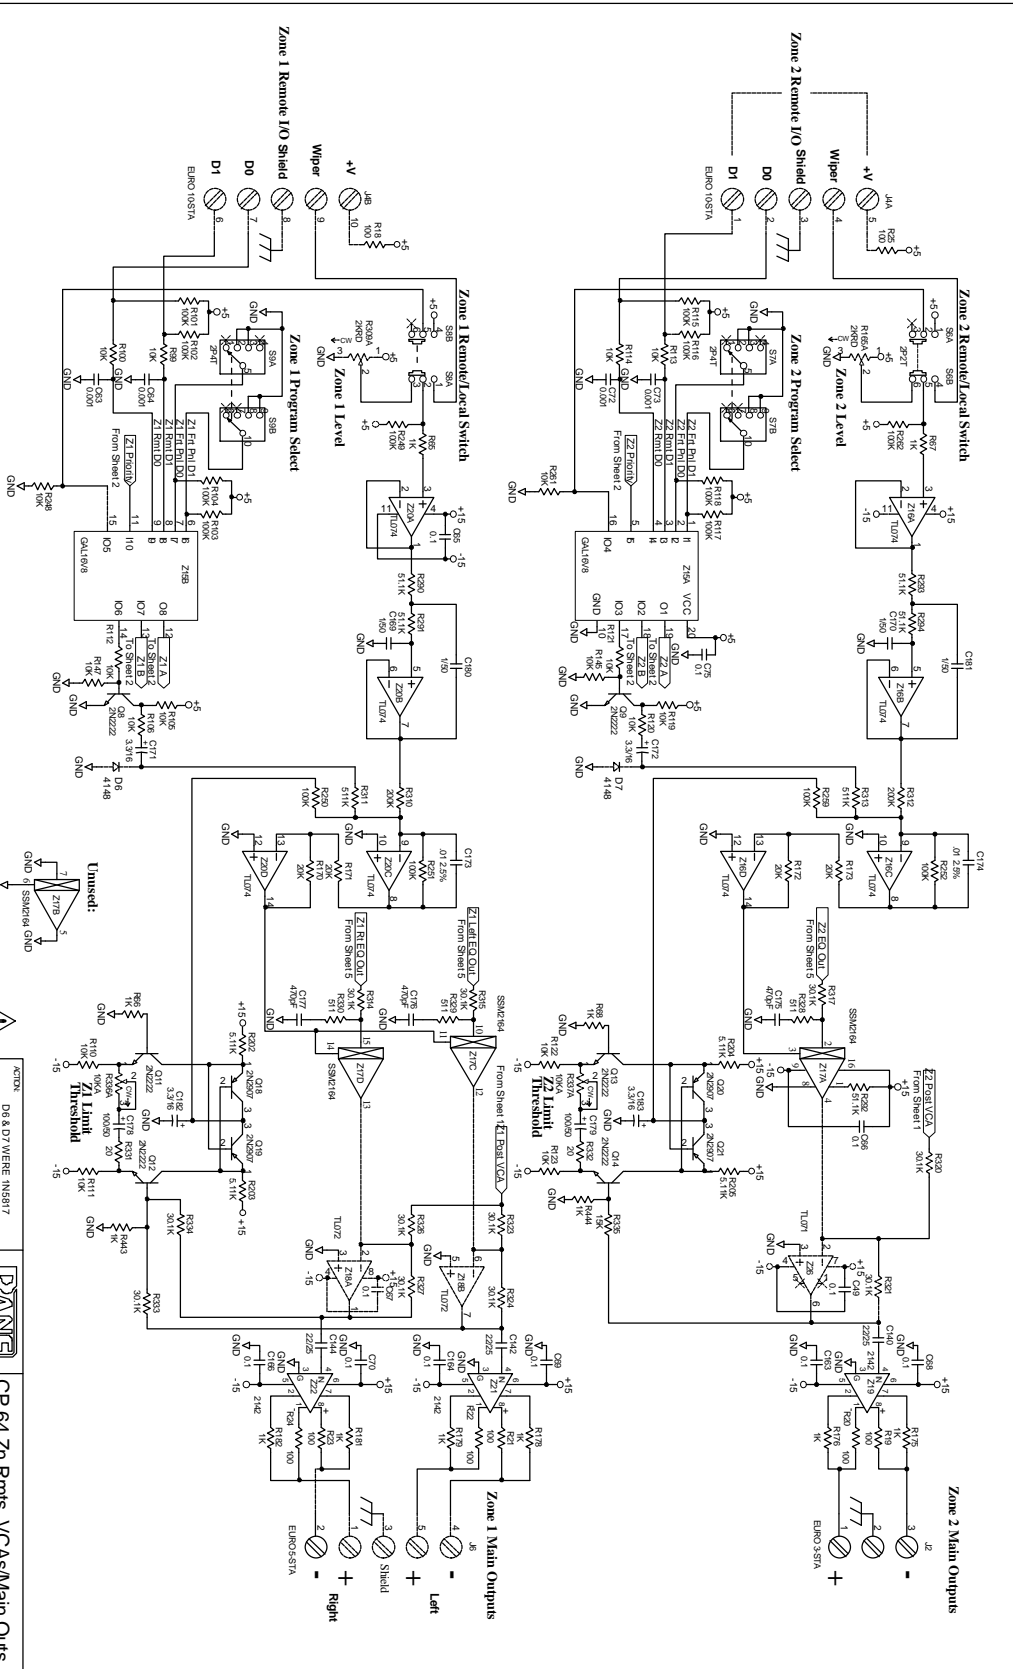

Rane Corp. (425)355-6000
 105926 DES: MAIN/SLIDER CP 64
 ACTION: MOVED 14MM POTS, SKH 08APR02

<p>NO CHG TO THIS SHEET</p> <p>DESIGNED BY: RWJ / APR 04</p> <p>CHECKED BY: SRM</p>	<p>CP 64 EQ Filters</p> <p>SHEET: 5 of 5</p> <p>107851</p>
---	--