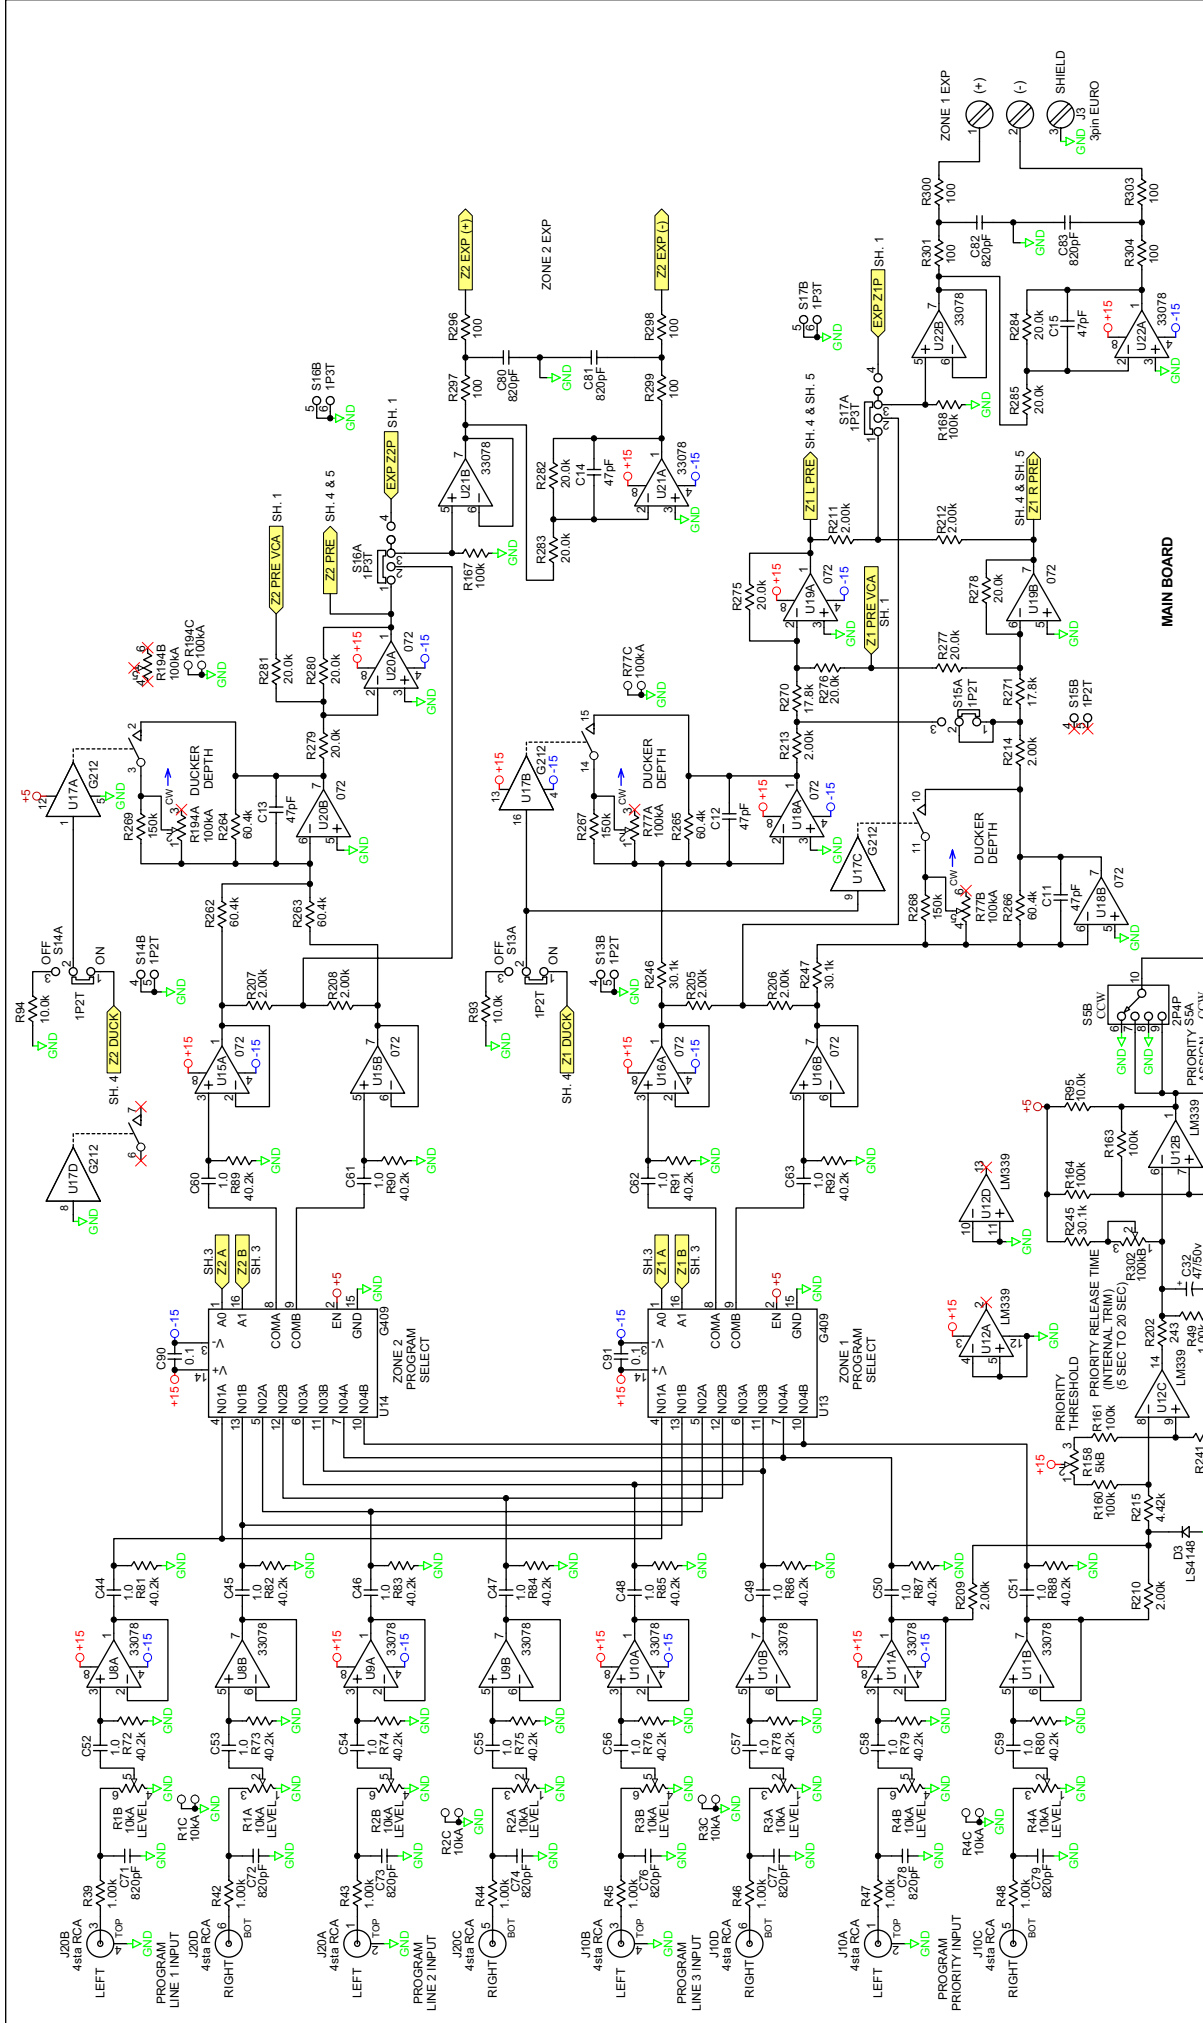

110206 FLTA 1 of 8 TOP SLICKSCREEN 1.1A

Rane Corp. <425>355-6000
 110206 DES MAIN/SLIDER CP64S
 ACTION: NEW PRODUCT 17OCT06 SKH

MAIN BOARD

SLIDER BOARD

RANE

EQ FILTERS CP64S

10802 47th Avenue West
Mukilton VA 98275-5098

CHECKED BY: **RJ**

DRAWN BY: **SKH**

ACTION:

10/23/2006
C:\CAD Projects\cp64s110203-5.SchDoc

110203

5 of 5