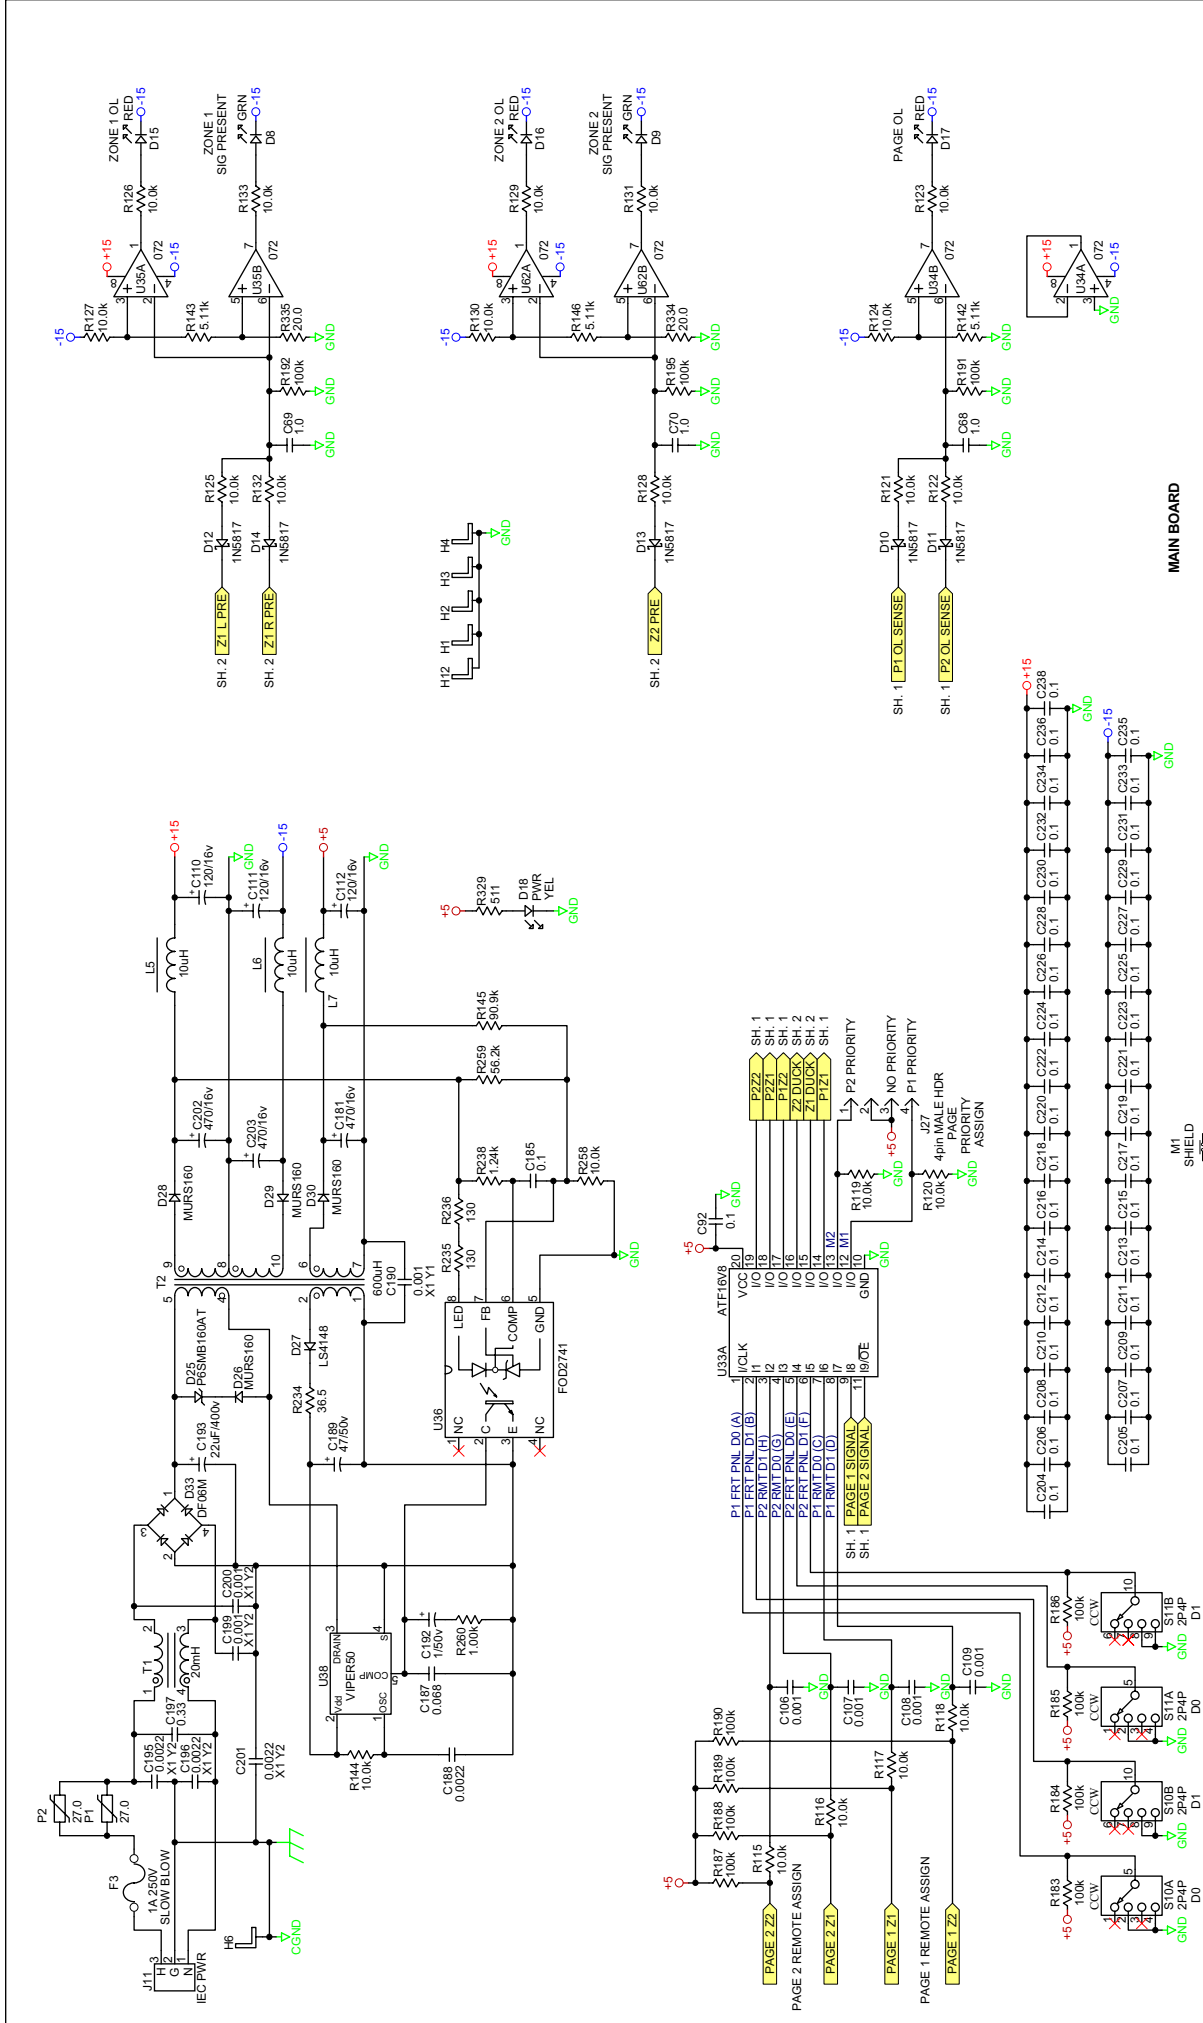

110206 FLTA 1 of 8 TOP SLICKSCREEN 1.1A

Rane Corp. <425>355-6000
 110206 DES MAIN/SLIDER CP64S
 ACTION: NEW PRODUCT 17OCT06 SKH

MAIN BOARD

SLIDER BOARD

RANE

EQ FILTERS CP64S

10802 47th Avenue West
Mukilton VA 98275-5098

CHECKED BY: **RJ**

DRAWN BY: **SKH**

ACTION:

10/23/2006
C:\CAD Projects\cp64s110203-5.SchDoc

110203

5 of 5