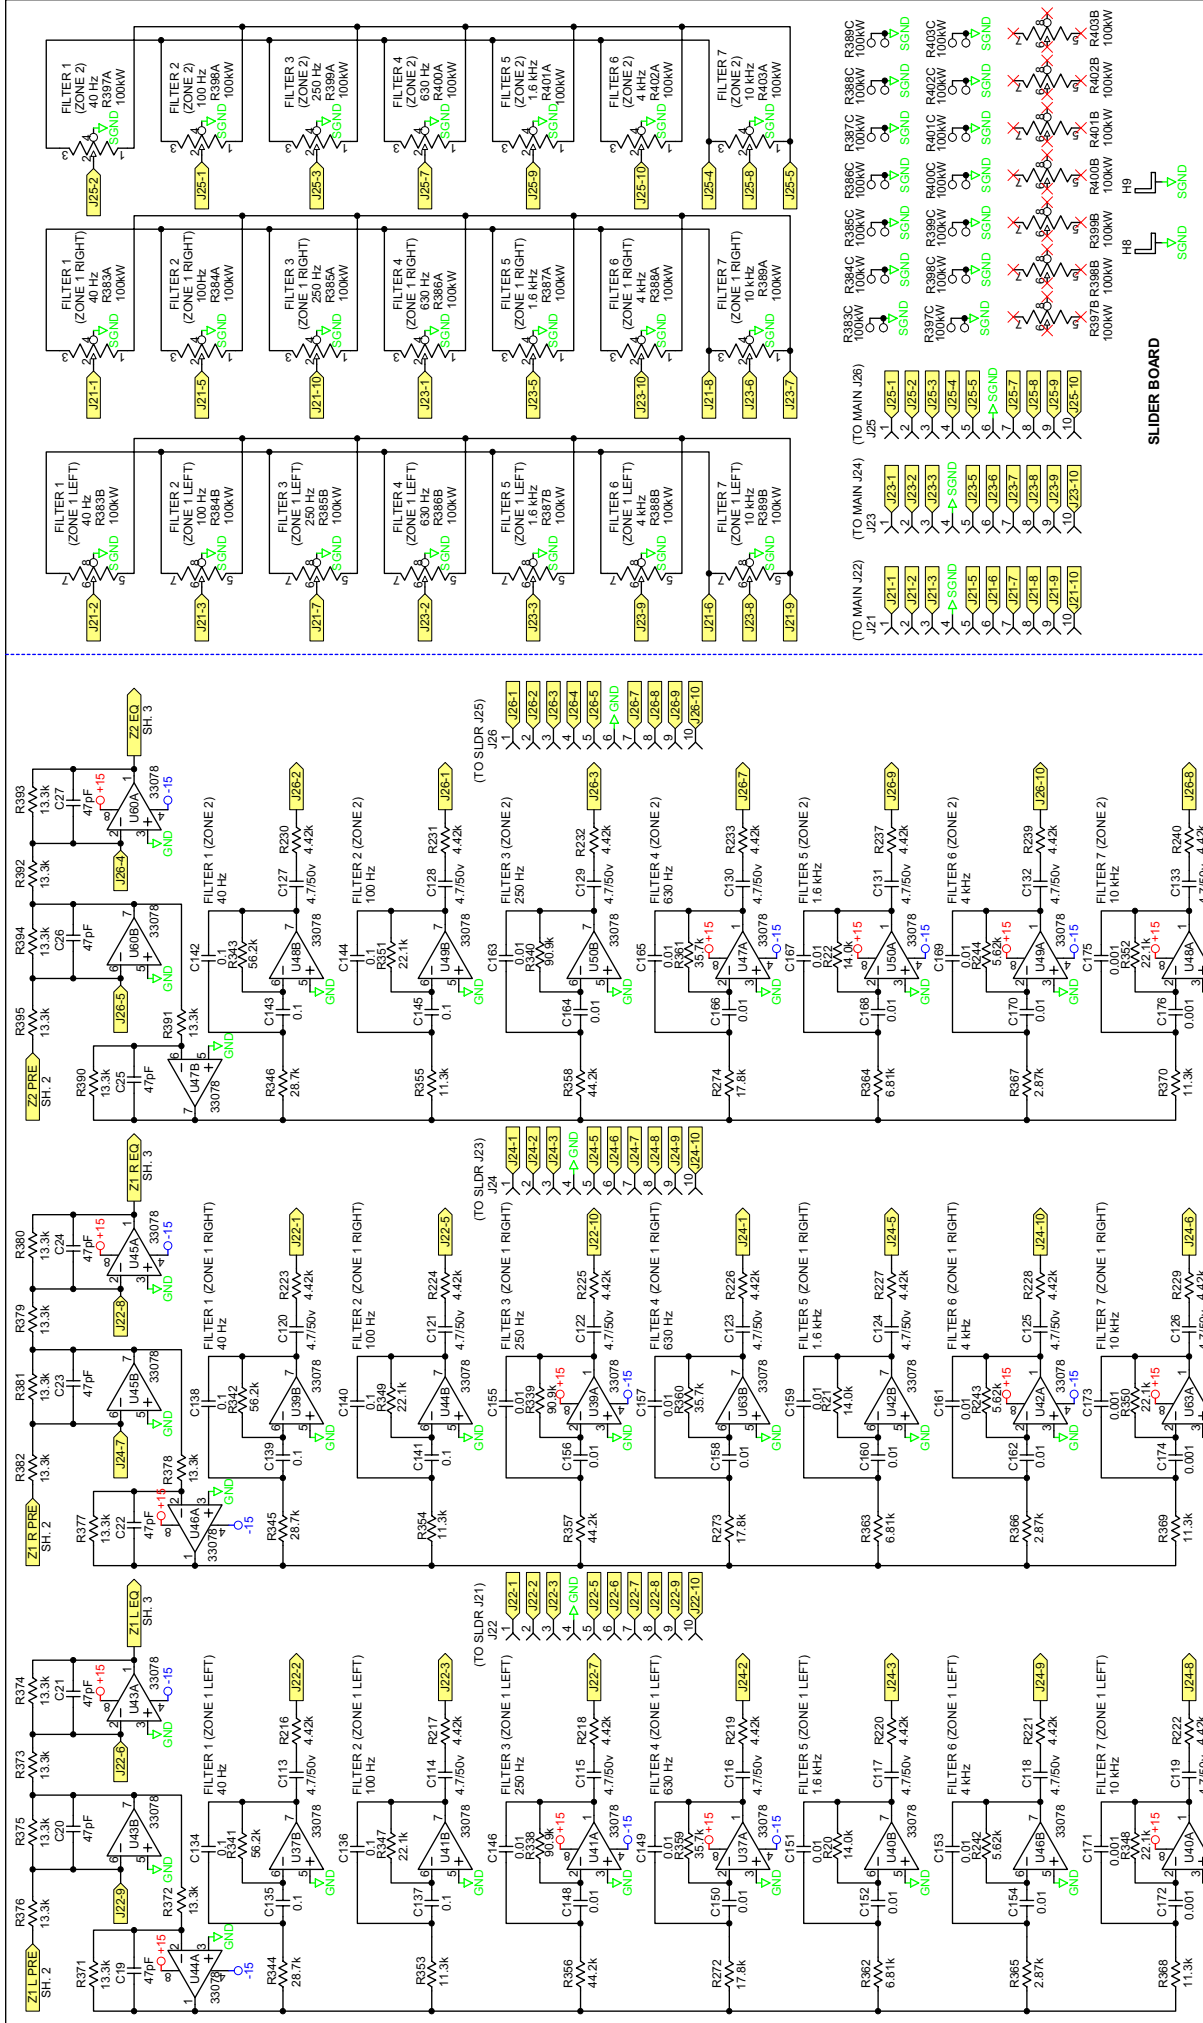

110206 FLTA 1 of 8 TOP SLICKSCREEN 1.1A

Rane Corp. <425>355-6000
 110206 DES MAIN/SLIDER CP64S
 ACTION: NEW PRODUCT 17OCT06 SKH

MAIN BOARD

SLIDER BOARD

RANE

EQ FILTERS CP64S

10802 47th Avenue West
Mukilton VA 98275-5098

CHECKED BY: **RJ**

DRAWN BY: **SKH**

ACTION:

10/23/2006
C:\CAD Projects\cp64s110203-5.SchDoc

110203

5 of 5