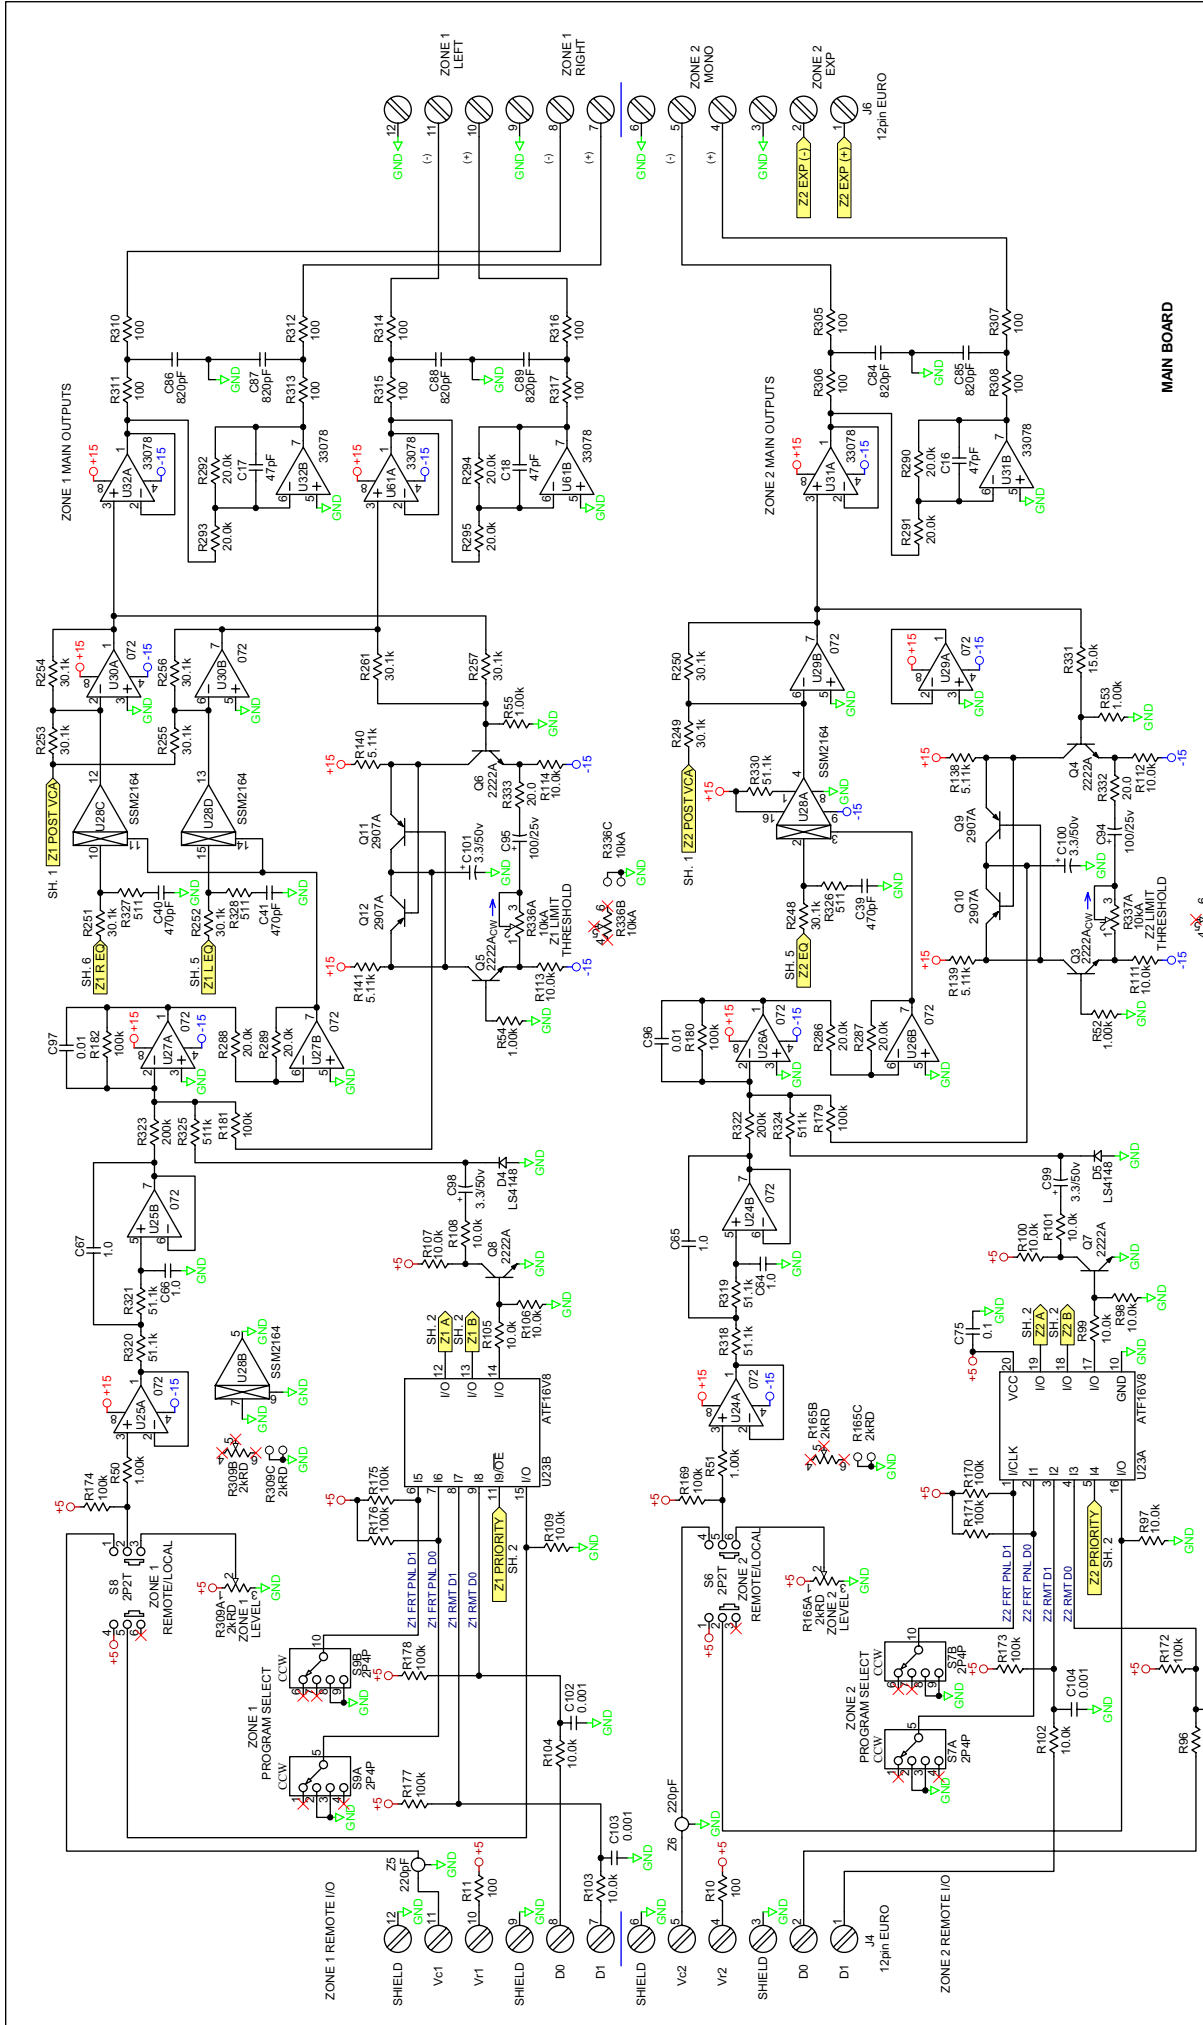

110206 FLTA 1 of 8 TOP SLICKSCREEN 1.1A

Rane Corp. <425>355-6000
 110206 DES MAIN/SLIDER CP64S
 ACTION: NEW PRODUCT 17OCT06 SKH

MAIN BOARD

SLIDER BOARD

RANE

EQ FILTERS CP64S

10802 47th Avenue West
Mukilton VA 98275-5098

CHECKED BY: **RJ**

DRAWN BY: **SKH**

ACTION:

10/23/2006
C:\CAD Projects\cp64s110203-5.SchDoc

110203

5 of 5