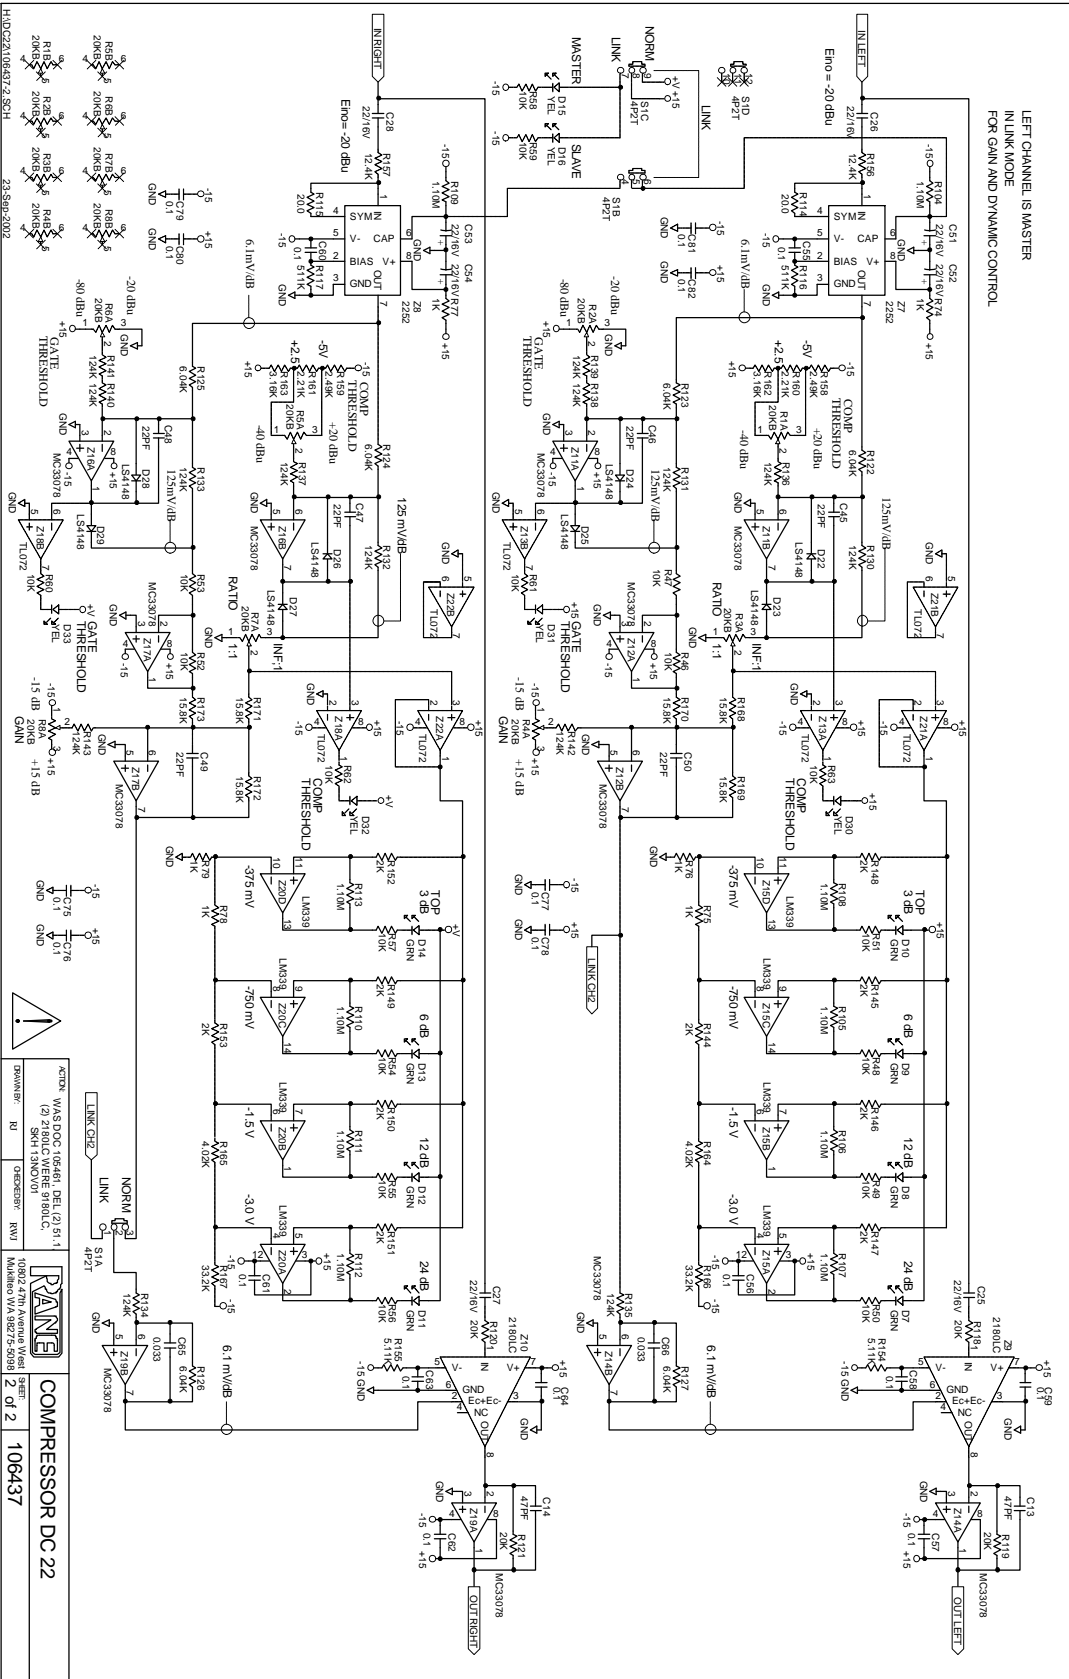

Rane Corp. (425)355-6000
 106431 DES DC 22
 ACTION: CHG R1-8 TO NEW 14MM POTS,
 J9 & J10 TO RI TABS, REG ASSY TO SINGLE REGS W/CLIP,
 WAS DOC 105337 SKH 20SEP02

<p>REVISION</p> <p>WAS DDC 05868</p> <p>NO. COMMENTS</p> <p>SH4 HSEFP02</p> <p>CREATED</p> <p>BY</p> <p>CHECKED BY</p> <p>RNV</p>	<p>DATE</p> <p>10802 27th Avenue West</p> <p>SH4 HSEFP02</p> <p>MARKED VIA 58275-5898</p> <p>1</p> <p>OF 2</p> <p>106437</p>
---	--

IN/OUT DC 22

H40C22A106R17.2.SCH 23.SMP.2002

RANE
 COMPRESSOR DC 22
 10802 27th Avenue West
 (4) SKH13NDV01 180ALC
 MADE IN USA 98725-5898 2 of 2 106437