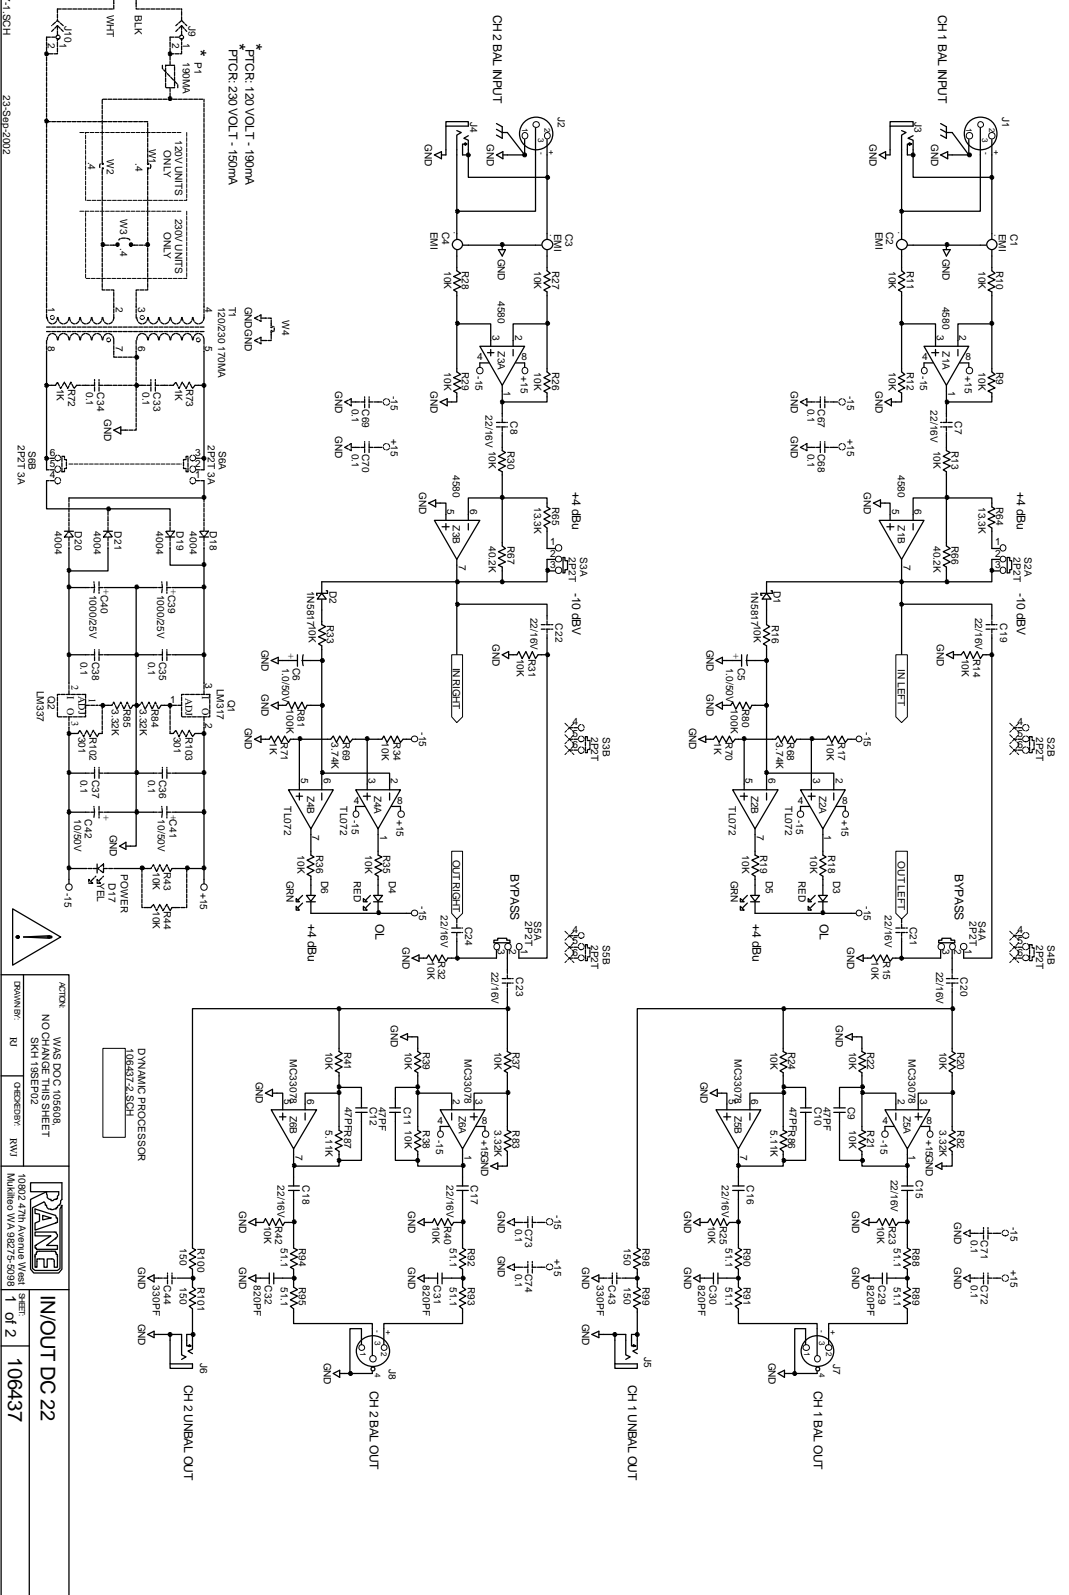

Rane Corp. (425)355-6000
 106431 DES DC 22
 ACTION: CHG R1-8 TO NEW 14MM POTS,
 J9 & J10 TO RI TABS, REG ASSY TO SINGLE REGS W/CLIP,
 WAS DOC 105337 SKH 20SEP02

<p>REVISION</p> <p>WAS DDC 05868</p> <p>NO. COMMENTS</p> <p>SH4 HSEFP02</p> <p>CREATED</p> <p>BY</p> <p>CHECKED BY</p> <p>RNV</p>	<p>DATE</p> <p>10802 27th Avenue West</p> <p>SH4 HSEFP02</p> <p>MARKED VIA 58275-5898</p> <p>1</p> <p>OF 2</p> <p>106437</p>
---	--

IN/OUT DC 22

H40C22A106R17.2.SCH 23.SMP.2002

RANE
 COMPRESSOR DC 22
 10802 27th Avenue West
 (4) SKH13NDV01 180ALC
 MADE IN USA 98725-5898 2 of 2 106437