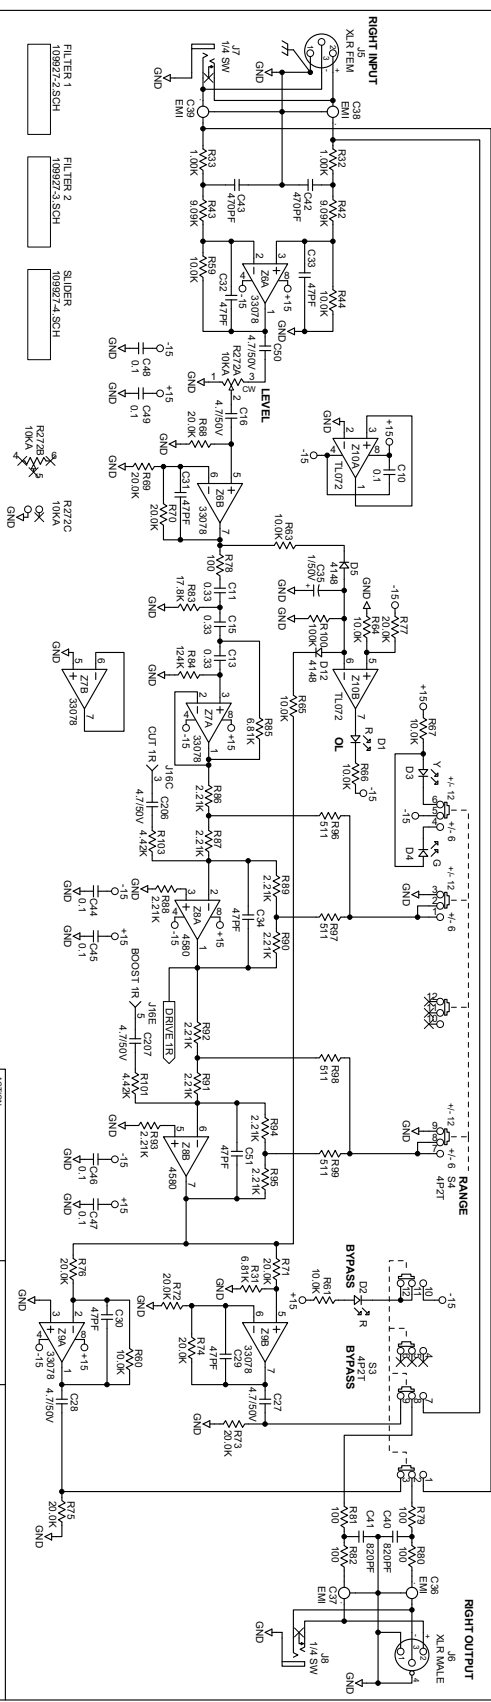

109929 FILM 1 OF 6 TOP SILKSCREEN I.D MAIN/SLIDER ME155

FILTER 1: 1099Z1-2.SCH
 FILTER 2: 1099Z1-3.SCH
 SLIDER: 1099Z1-4.SCH

R23C: 100K OK
 R23B: 100K OK
 R23A: 100K OK

R272C: 100K OK
 R272B: 100K OK
 R272A: 100K OK

ACTION: ADD 014.750V (C2M4/C207), DEL 014.750V (C6, C17), WAS DOC108772 SH4.23MAY06
 DRAWN BY: SHI
 CHECKED BY: RJL
 1099Z1-1.SCH
 24.MAY.2006
 IN/OUT ME155
 SHEET 1 OF 4
 109927