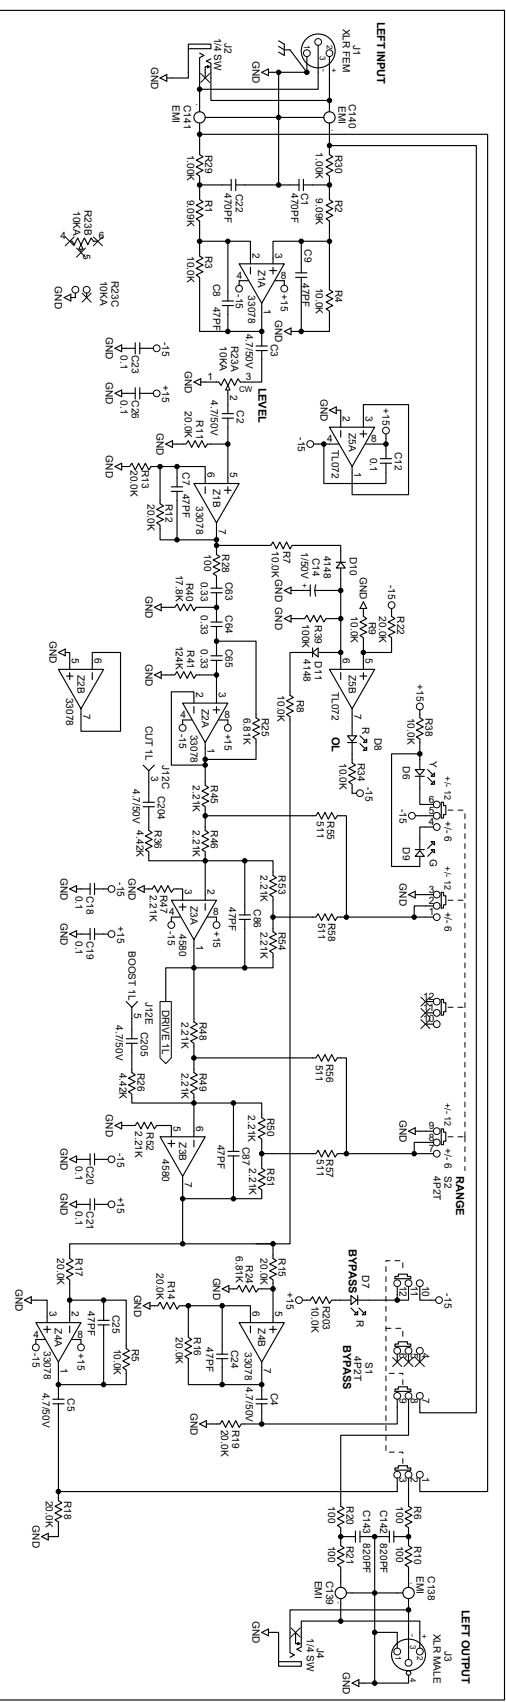

109929 FILM 1 OF 6 TOP SILKSCREEN I.D MAIN/SLIDER ME155

FILTER 1: 1099Z1-2.SCH
 FILTER 2: 1099Z1-3.SCH
 SLIDER: 1099Z1-4.SCH

R23C: 100K OK
 R23B: 100K OK
 R23A: 100K OK

R272C: 100K OK
 R272B: 100K OK
 R272A: 100K OK

ACTION: ADD 014.750V (C2M4/C207), DEL 014.750V (C6, C17), WAS DOC108772 SH4.23MAY06
 DRAWN BY: SHI
 CHECKED BY: RJL
 1099Z1-1.SCH
 24.MAY.2006
 IN/OUT ME155
 SHEET 1 OF 4
 109927