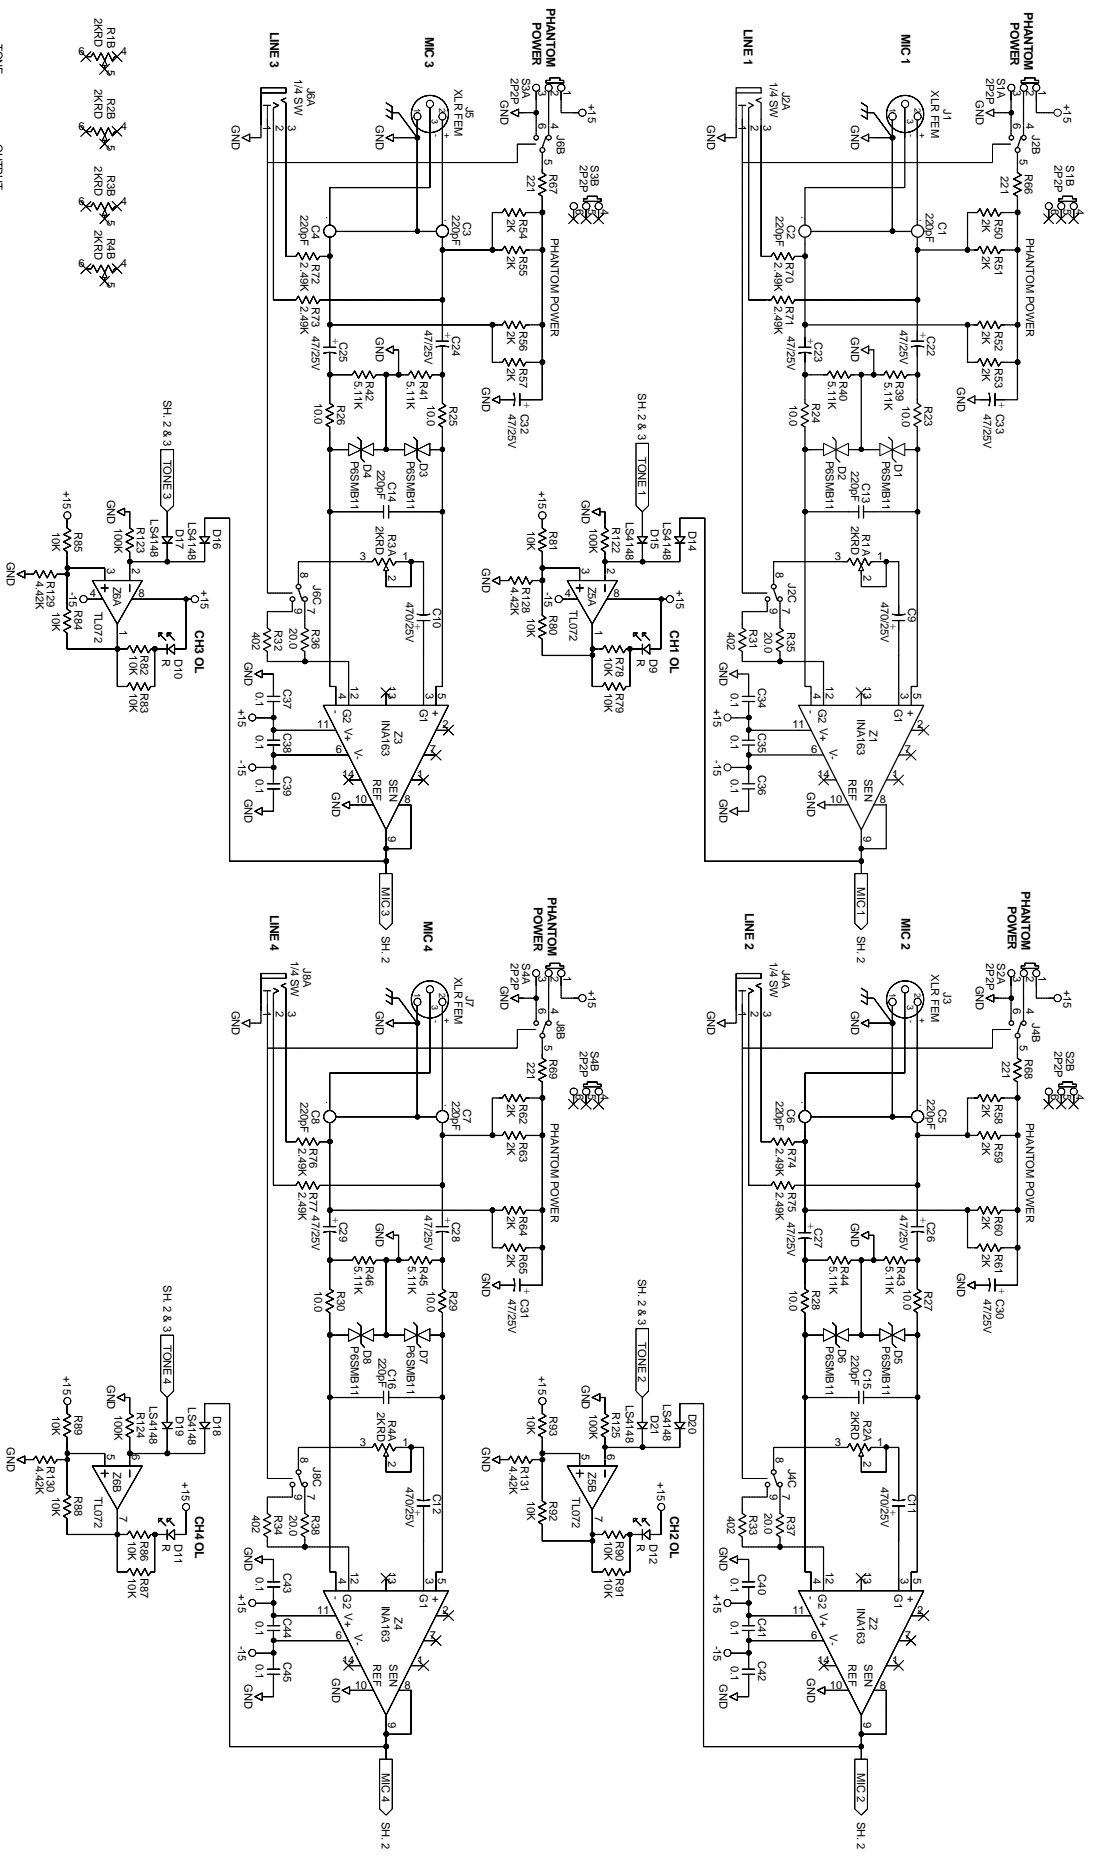

Rane Corp. (425)355-6000
 106108 DES MAIN/SLIDER MLM 42
 ACTION: CHANGED ALL POTS TO NEW 14MM,
 WAS DOC 105730 SKH 28MAY02

TONE 105502.3.SCH OUTPUT 105502.3.SCH
 ACTION: DRAWN BY: RJ CHECKED BY: MK
 PANE 10802 47th Avenue West Suite 300 Edmonds, WA 98275-5098
 MIC MLM 42 1 of 3 105502
 8-Jan-2002

ACTION:	REVISION:	DATE:	BY:
	RJ		
CHECKED BY:	MR	10802 47th Avenue West	3-ET
		Maple Ridge, VA 98275-5098	2 of 3
			TONE MLM 42
			105502

J1B8 J1B8
 -15V -15V
 J1B9 J1B9
 +15V +15V
 J1B7 J1B7
 J1B1 J1B1
 J1B2 J1B2
 GND GND

J1A8 J1A8
 -15V -15V
 J1A9 J1A9
 +15V +15V
 J1B1 J1B1
 J1B2 J1B2
 GND GND