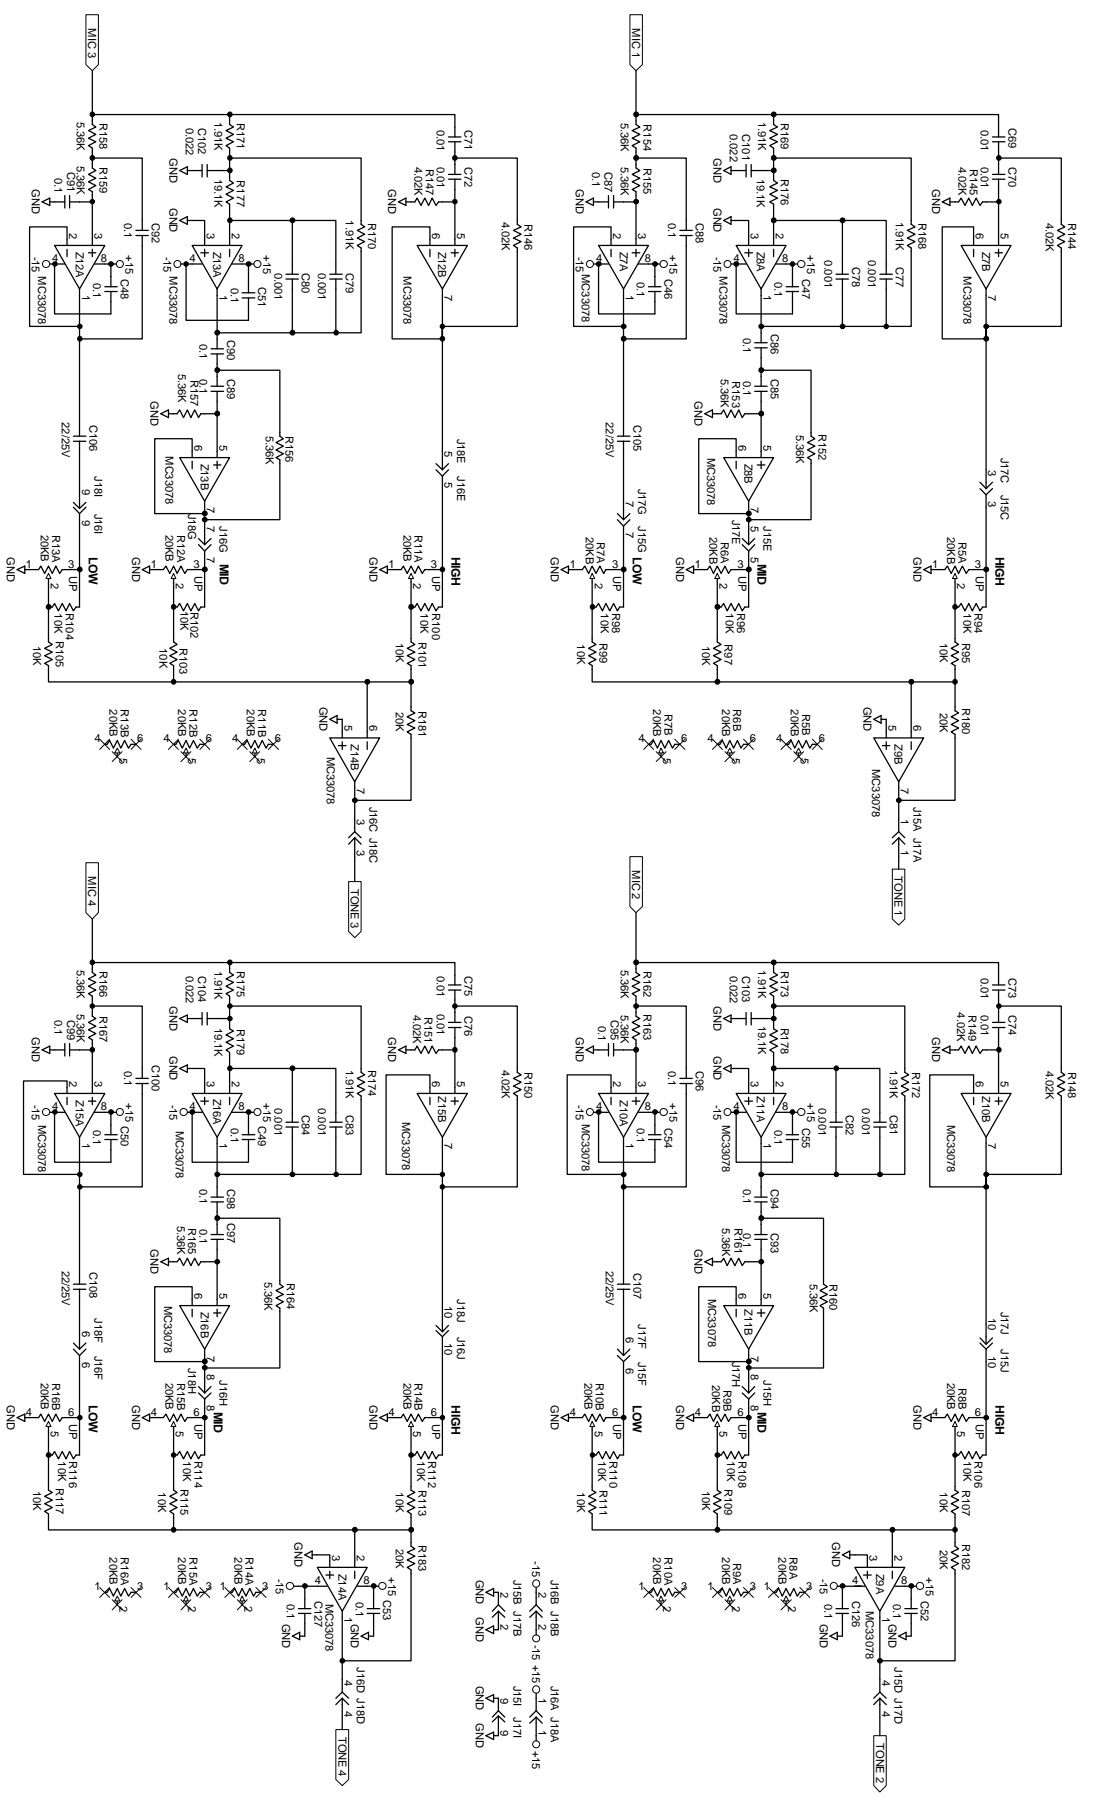

Rane Corp. (425)355-6000
 106108 DES MAIN/SLIDER MLM 42
 ACTION: CHANGED ALL POTS TO NEW 14MM,
 WAS DOC 105730 SKH 28MAY02

TONE 105502.3.SCH OUTPUT 105502.3.SCH
 ACTION: DRAWN BY: RJ CHECKED BY: MK
 PANE 10802 47th Avenue West Suite 300 Edmonds, WA 98275-5098
 MIC MLM 42 1 of 3 105502
 8-Jan-2002

ACTION:	REVISION:	DATE:	BY:
	RJ		
CHECKED BY:	MR	10802 47th Avenue West	3-ET
		Maple Ridge, VA 98275-5098	2 of 3
			TONE MLM 42
			105502

J1B8 J1B8
 -15V -15V
 J1B9 J1B9
 +15V +15V
 J1B7 J1B7
 J1B1 J1B1
 J1B2 J1B2
 GND GND

J1A8 J1A8
 -15V -15V
 J1A9 J1A9
 +15V +15V
 J1B1 J1B1
 J1B2 J1B2
 GND GND