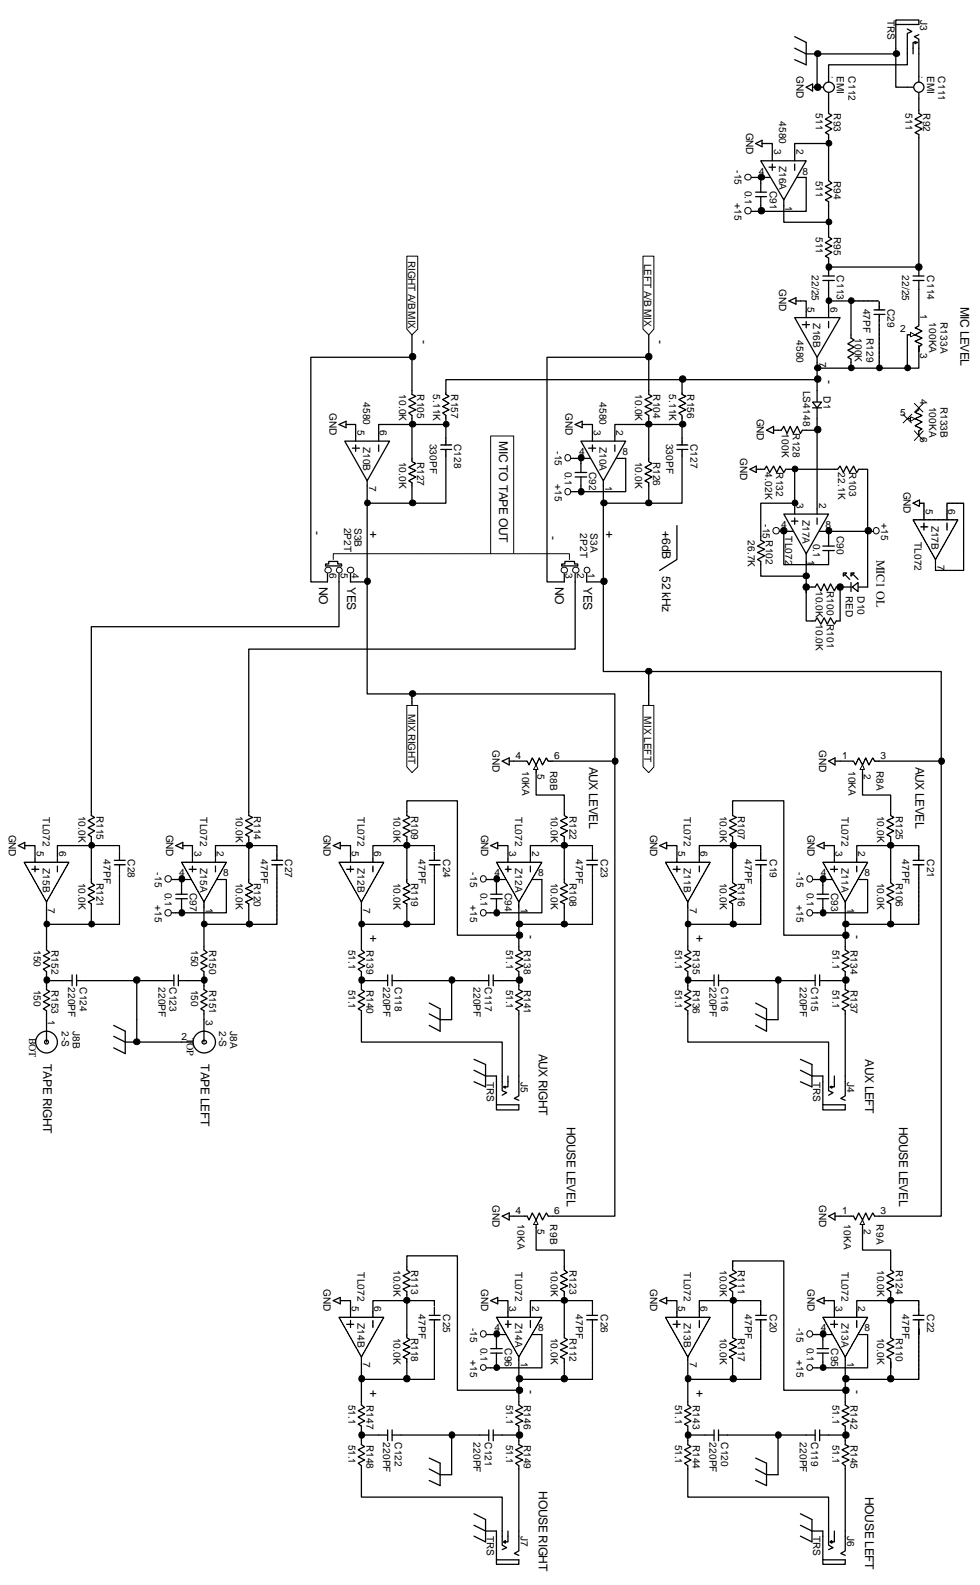

Rane Corp. (425)355-6000  
 106536 DES: MP 2 SHEET 1 OF 1  
 ACTION: MOVED FRONT POTS, SWITCHES & LBKTS. MKM 11DEC02

ACTION		DRAWN BY: R-JMS		CHECKED BY: MMJ/YS				<b>MP 2 MIC OUTPUT</b>	
						10862 47th Avenue West Hudson, WA 98275-5881		SHEET: 2 of 3 106625	