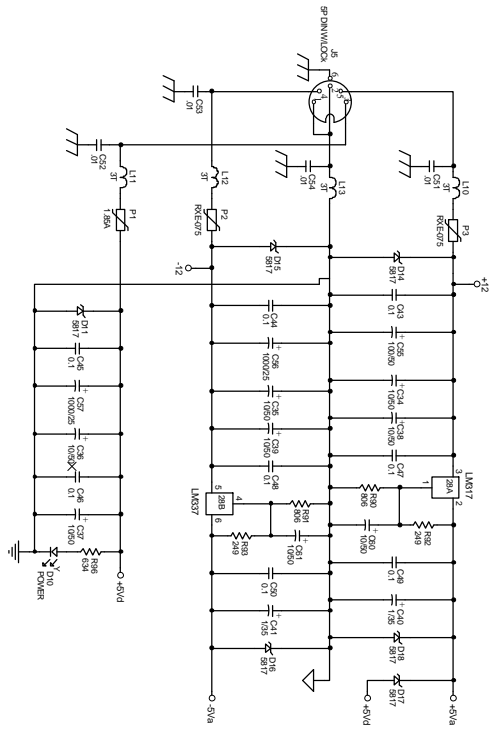

Rane Corp. (425)355-6000
 103945 DES MAIN RPM26i
 ACTION: NEW PRODUCT, SKH 1MAR00

Rane Corp. (425)355-6000
 103944 DES DSP RPM26i SHEET 1 OF 2
 ACTION: NEW PRODUCT, SKH 24FEB00

ACTOR	DESIGNER	CHECKER	DATE	PROJECT
	SMH	NSM		POWER SUPPLY RPM261
			10902 47th Avenue West Mapleton WA 98275-5088	
			4 OF 4	104275