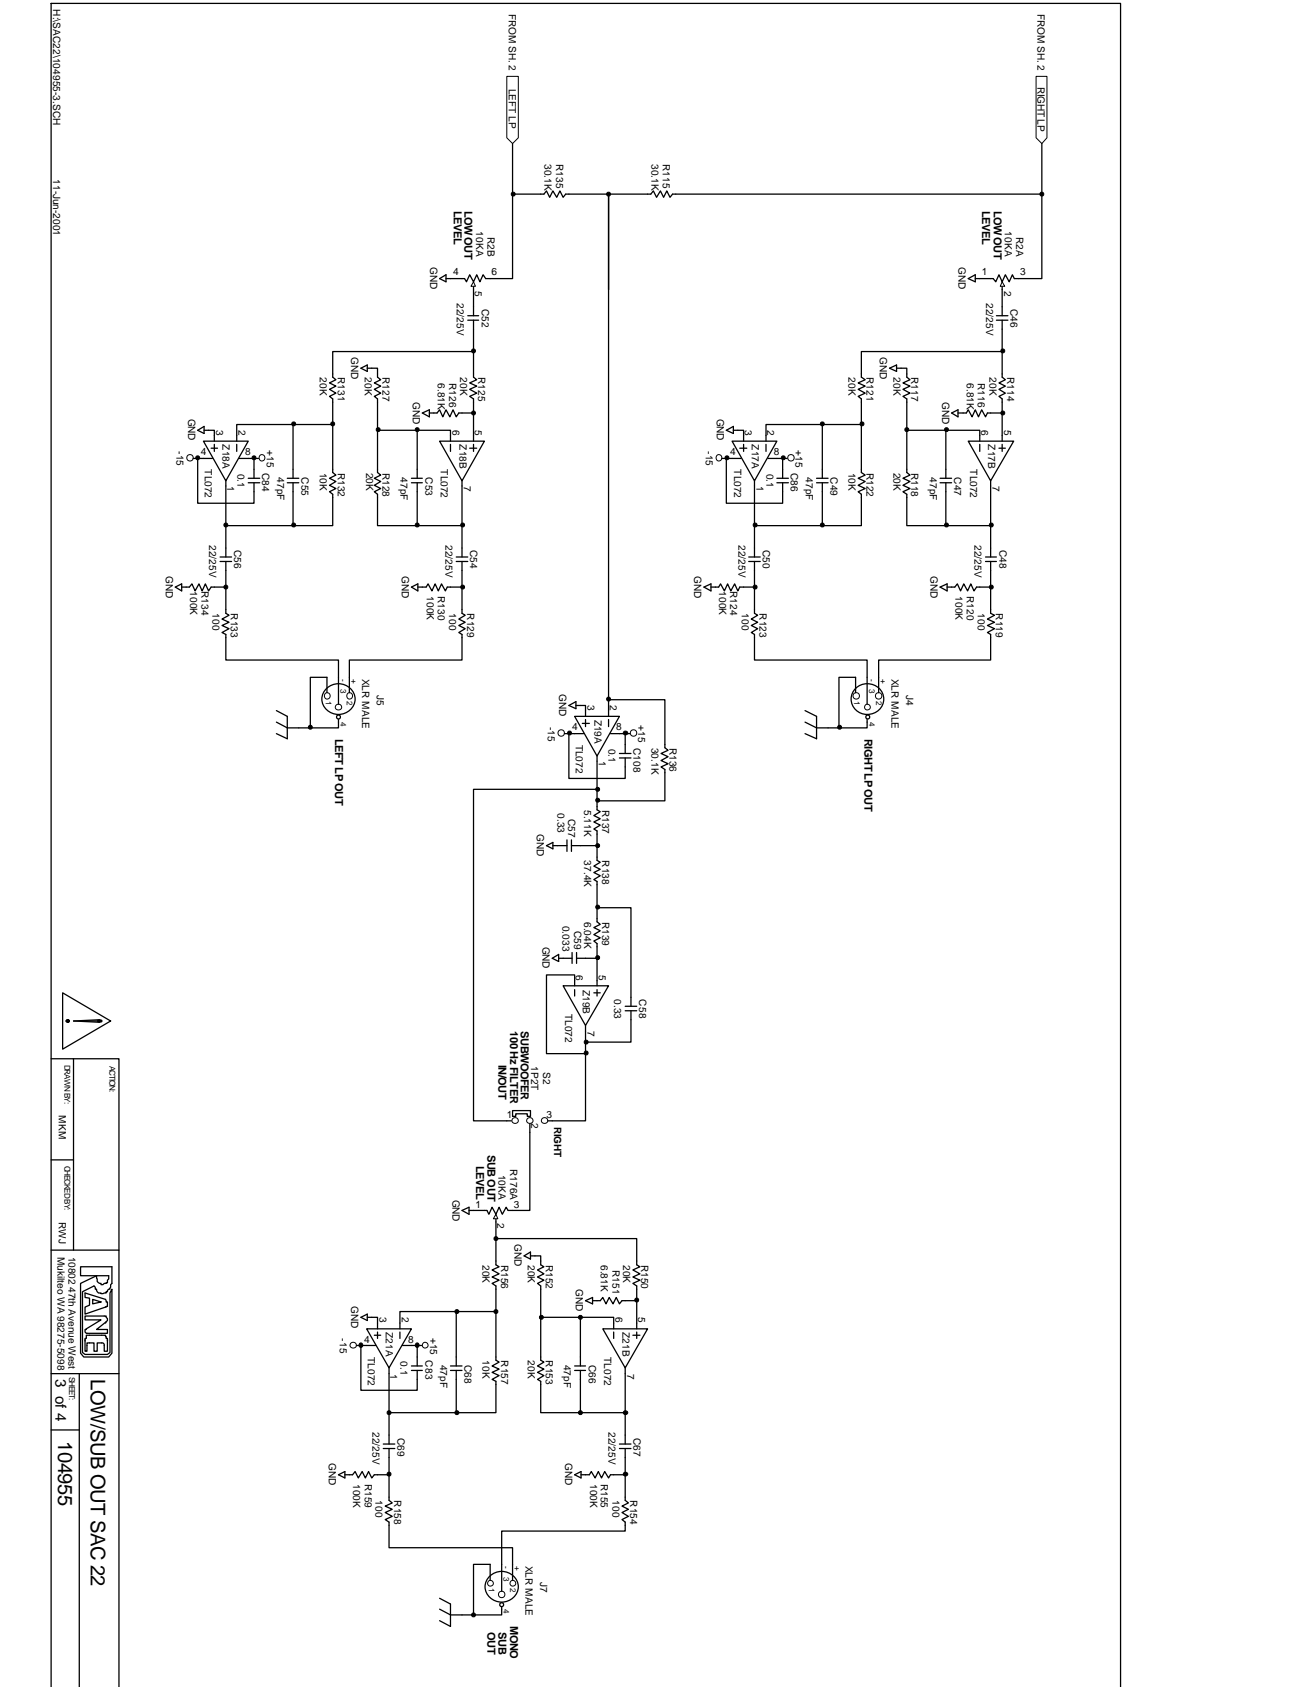

VOLTAGE RANGE = -90V..+0V
 FREQUENCY RANGE = 100Hz..>= 3.2kHz

ACTION	REV	DATE	BY	CHKD	DESCRIPTION

RYANE CROSSOVER SAC 22
 10802 47th Avenue West
 Tukwila WA 98175-5898
 SHEET 2 of 4
 104955

FROM SH 2 [RIGHT] LEVEL LOW OUT

FROM SH 2 [LEFT] LEVEL LOW OUT

RIGHT LP OUT

LEFT LP OUT

MONO SUB OUT

100Hz FILTER IN OUT

RIGHT SUB OUT LEVEL

LEFT SUB OUT LEVEL

H:\SAC\21\104955_3.SCH

11-Jun-2001

ACTION	REVISION	DATE
DESIGNED BY	CHKD BY	DATE
CHECKED BY	RVUJ	
PANNE		
10802, 27th Avenue West, Surrey, BC V4N 1V4, Canada		
104955		
3 of 4		