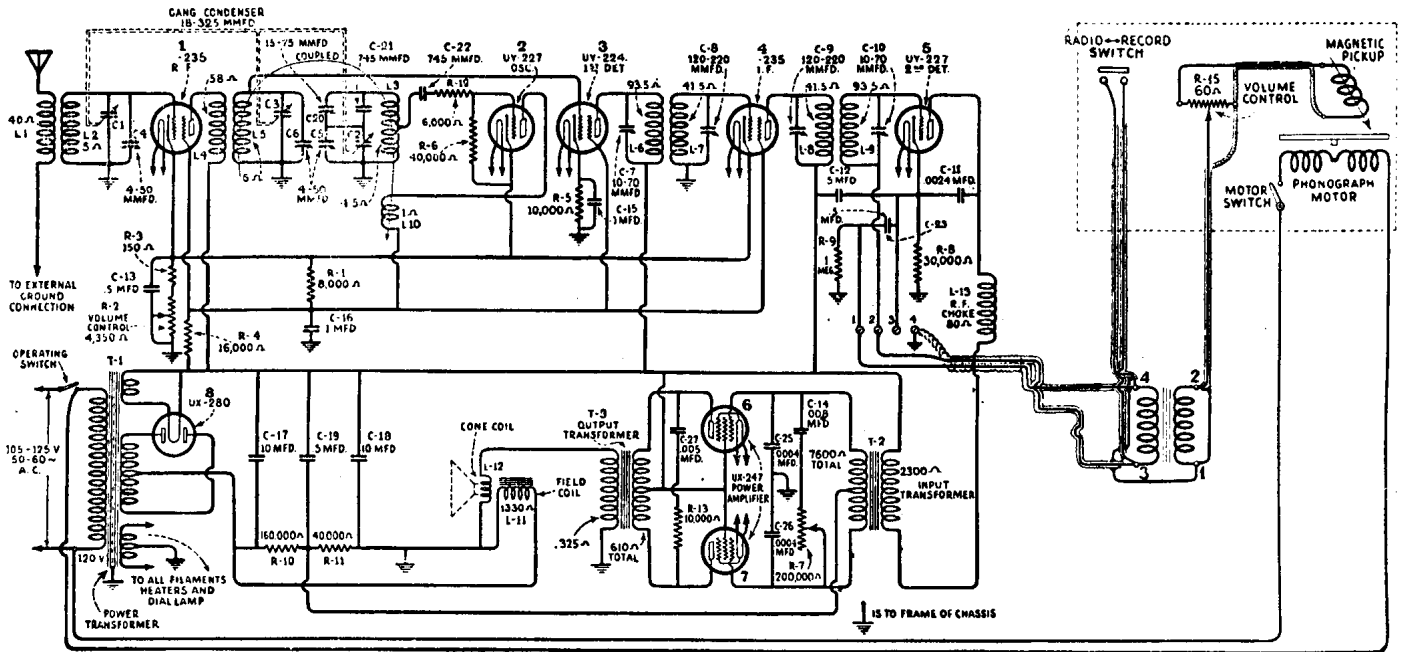

MODEL RE-37-1932-33 IF. 175 K.C

SEE CIRCUITS 7-8-9 DATA SHEET 6

MODELS R54-56-81 (COMB) 1932-33 IF. 175 K.C.

OSC. IF AVC. 2.D PWR.
 I-DET. R.F. A.F. RECT.
 FRONT OF CHASSIS.

-Courtesy Victor Talking Machine Co. Limited.

DATA SHEET

Printed in Canada

VICTOR-10