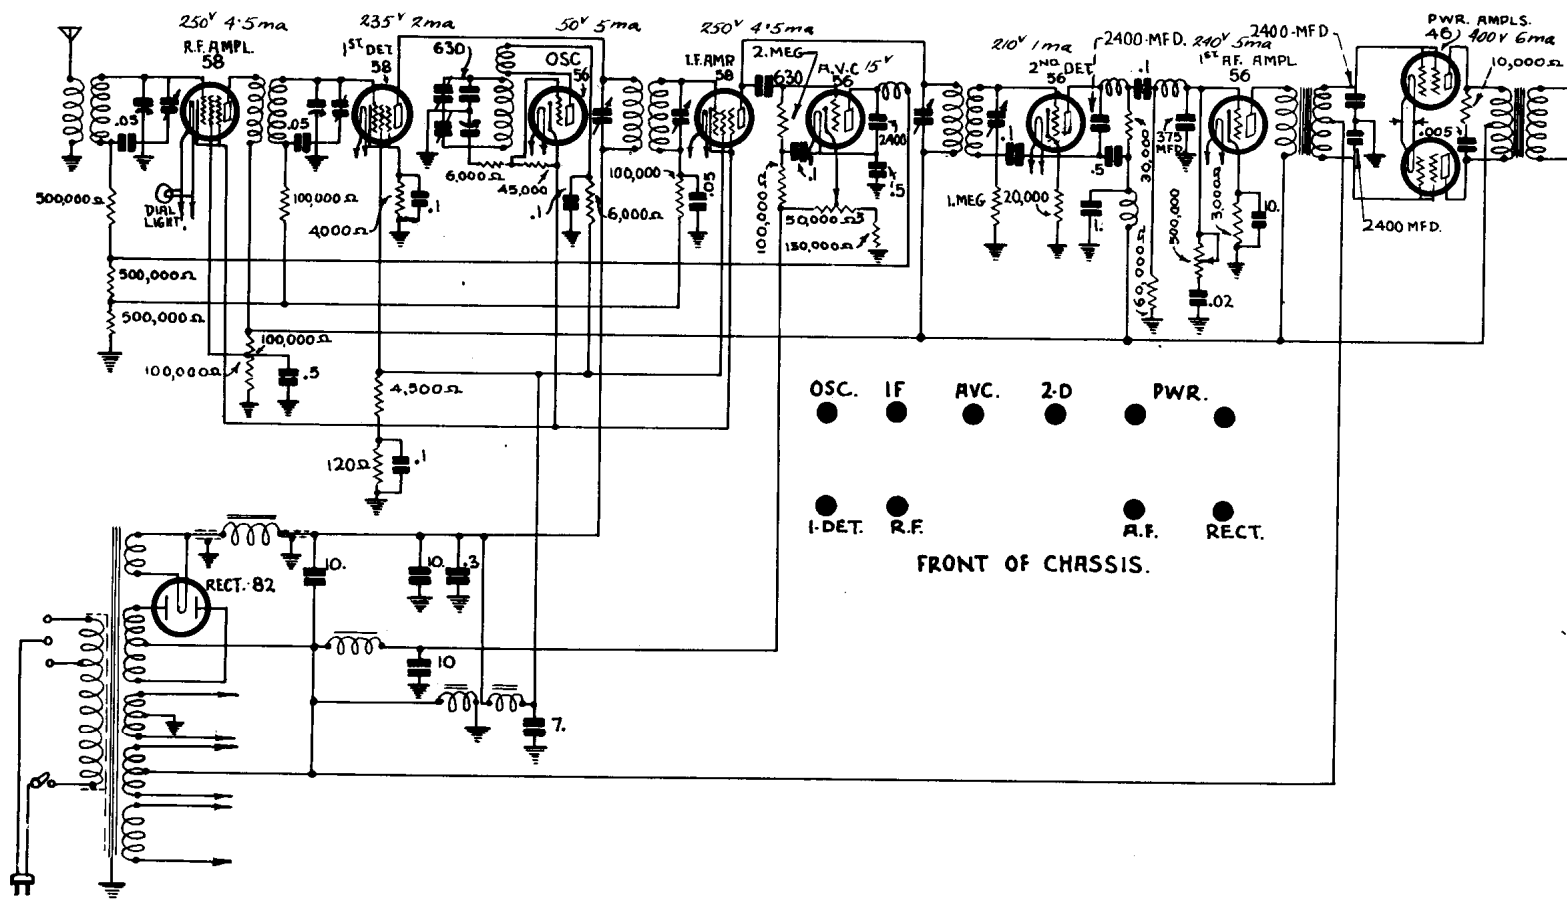

MODEL RE-37-1932-33 IF. 175 K.C

SEE CIRCUITS 7-8-9 DATA SHEET 6

MODELS R54-56-81 (COMB) 1932-33 IF. 175 K.C.

OSC. IF AVC. 2.D PWR.
 I-DET. R.F. A.F. RECT.
 FRONT OF CHASSIS.

-Courtesy Victor Talking Machine Co. Limited.

DATA SHEET

Printed in Canada

VICTOR-10