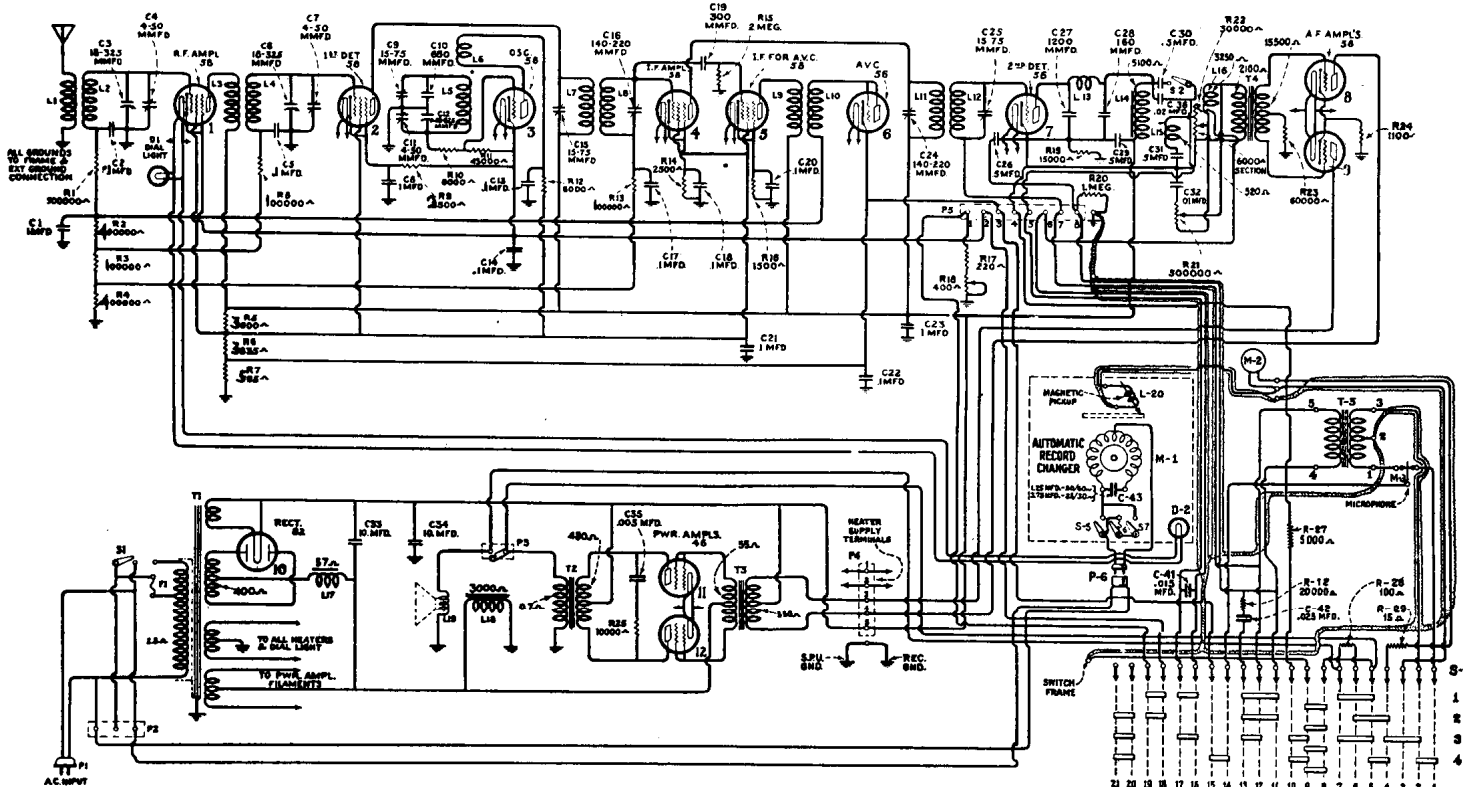

Model R22^A 1932-33

NOTE- CIRCUIT OF R-22 SAME AS RAE 84 BUT DOES NOT INCLUDE PHONO PORTION.

FRONT OF CHASSIS

Model-RAE-84 1932-33 IF.175 K.C.

DATA SHEET

-Courtesy Victor Talking Machine Co. Limited.

Printed in Canada

VICTOR-12