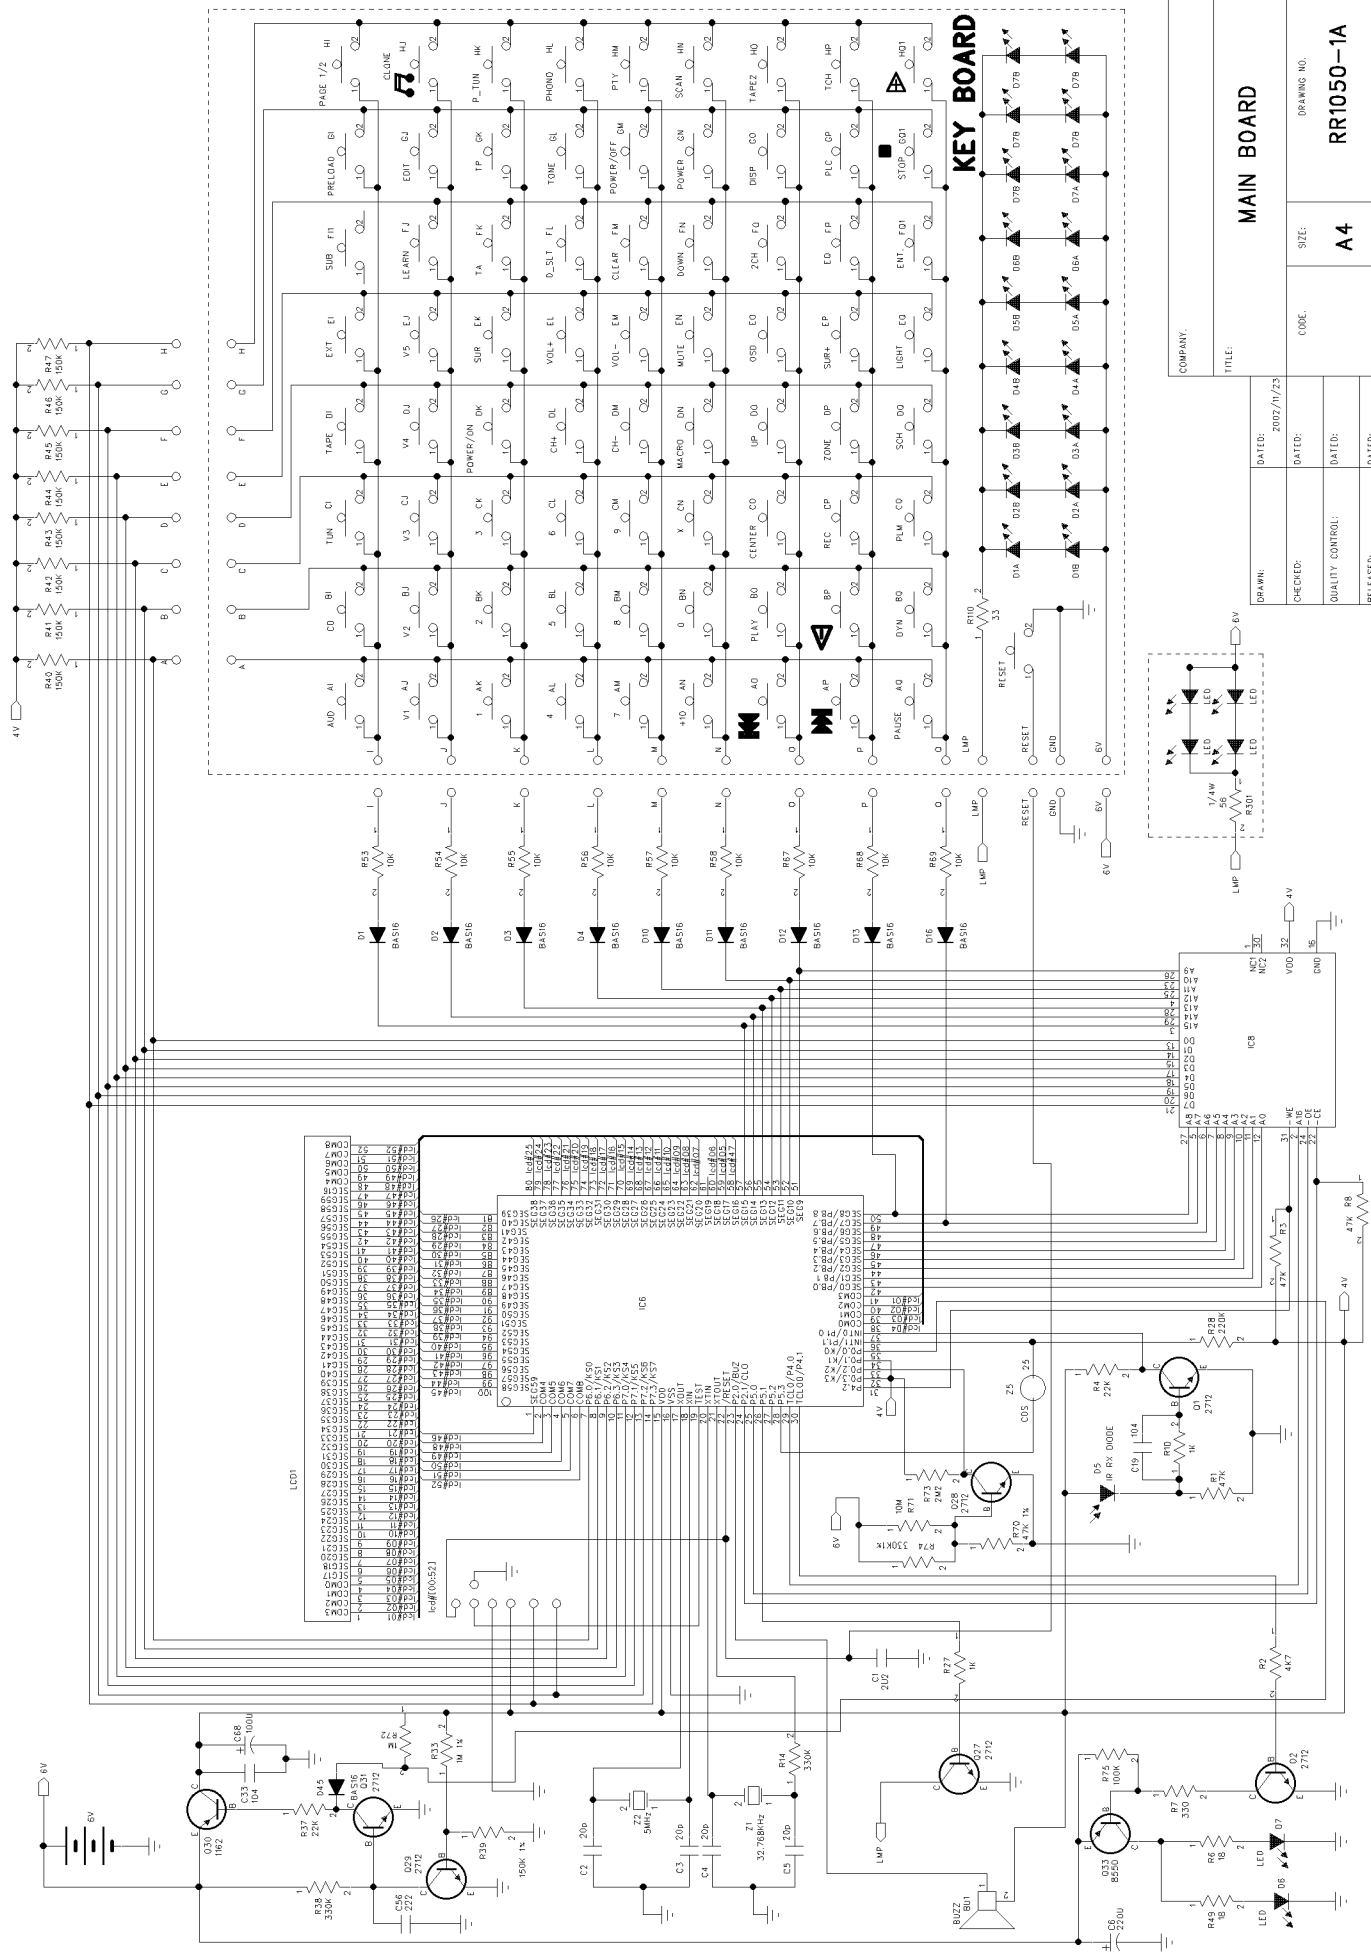

COMPANY:	TITLE:	DATE:	2002/11/23
DRAWN:	CHECKED:	DATE:	
QUALITY CONTROL:	RELEASED:	DATE:	
REV.:	0	DRAWING NO.:	RR1050-1A
SEE:	A4	CODE:	
SCALE:	1 OF 1		

MAIN BOARD