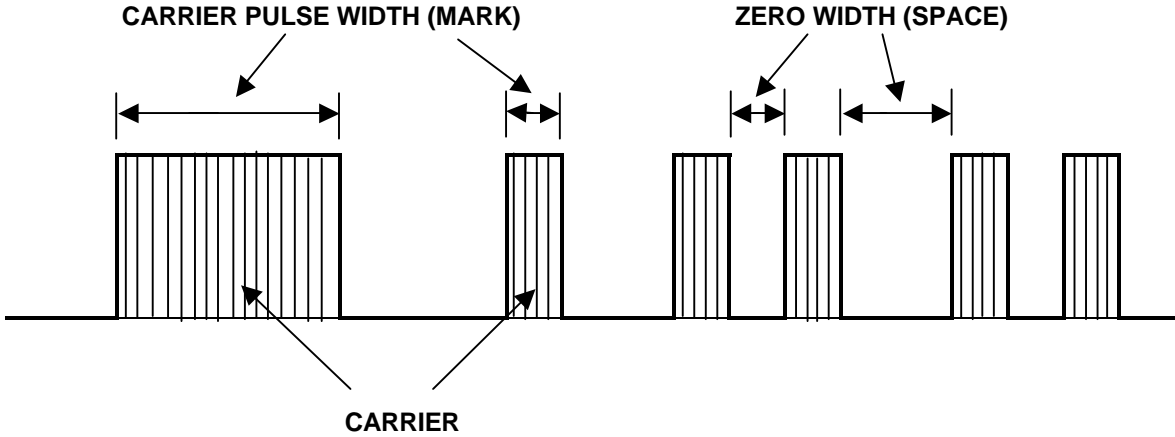

(2) CARRIER FREQUENCY FORMAT :

Carrier Frequency Learning Range -----20kHz to 75kHz
Carrier Pulse Width (Mark) -----Max. 2 sec. / Min. (approx.) 60 Micro sec.
Zero Width (Space) -----Max. 3.3 sec. / Min. (approx.) 60 Micro sec.