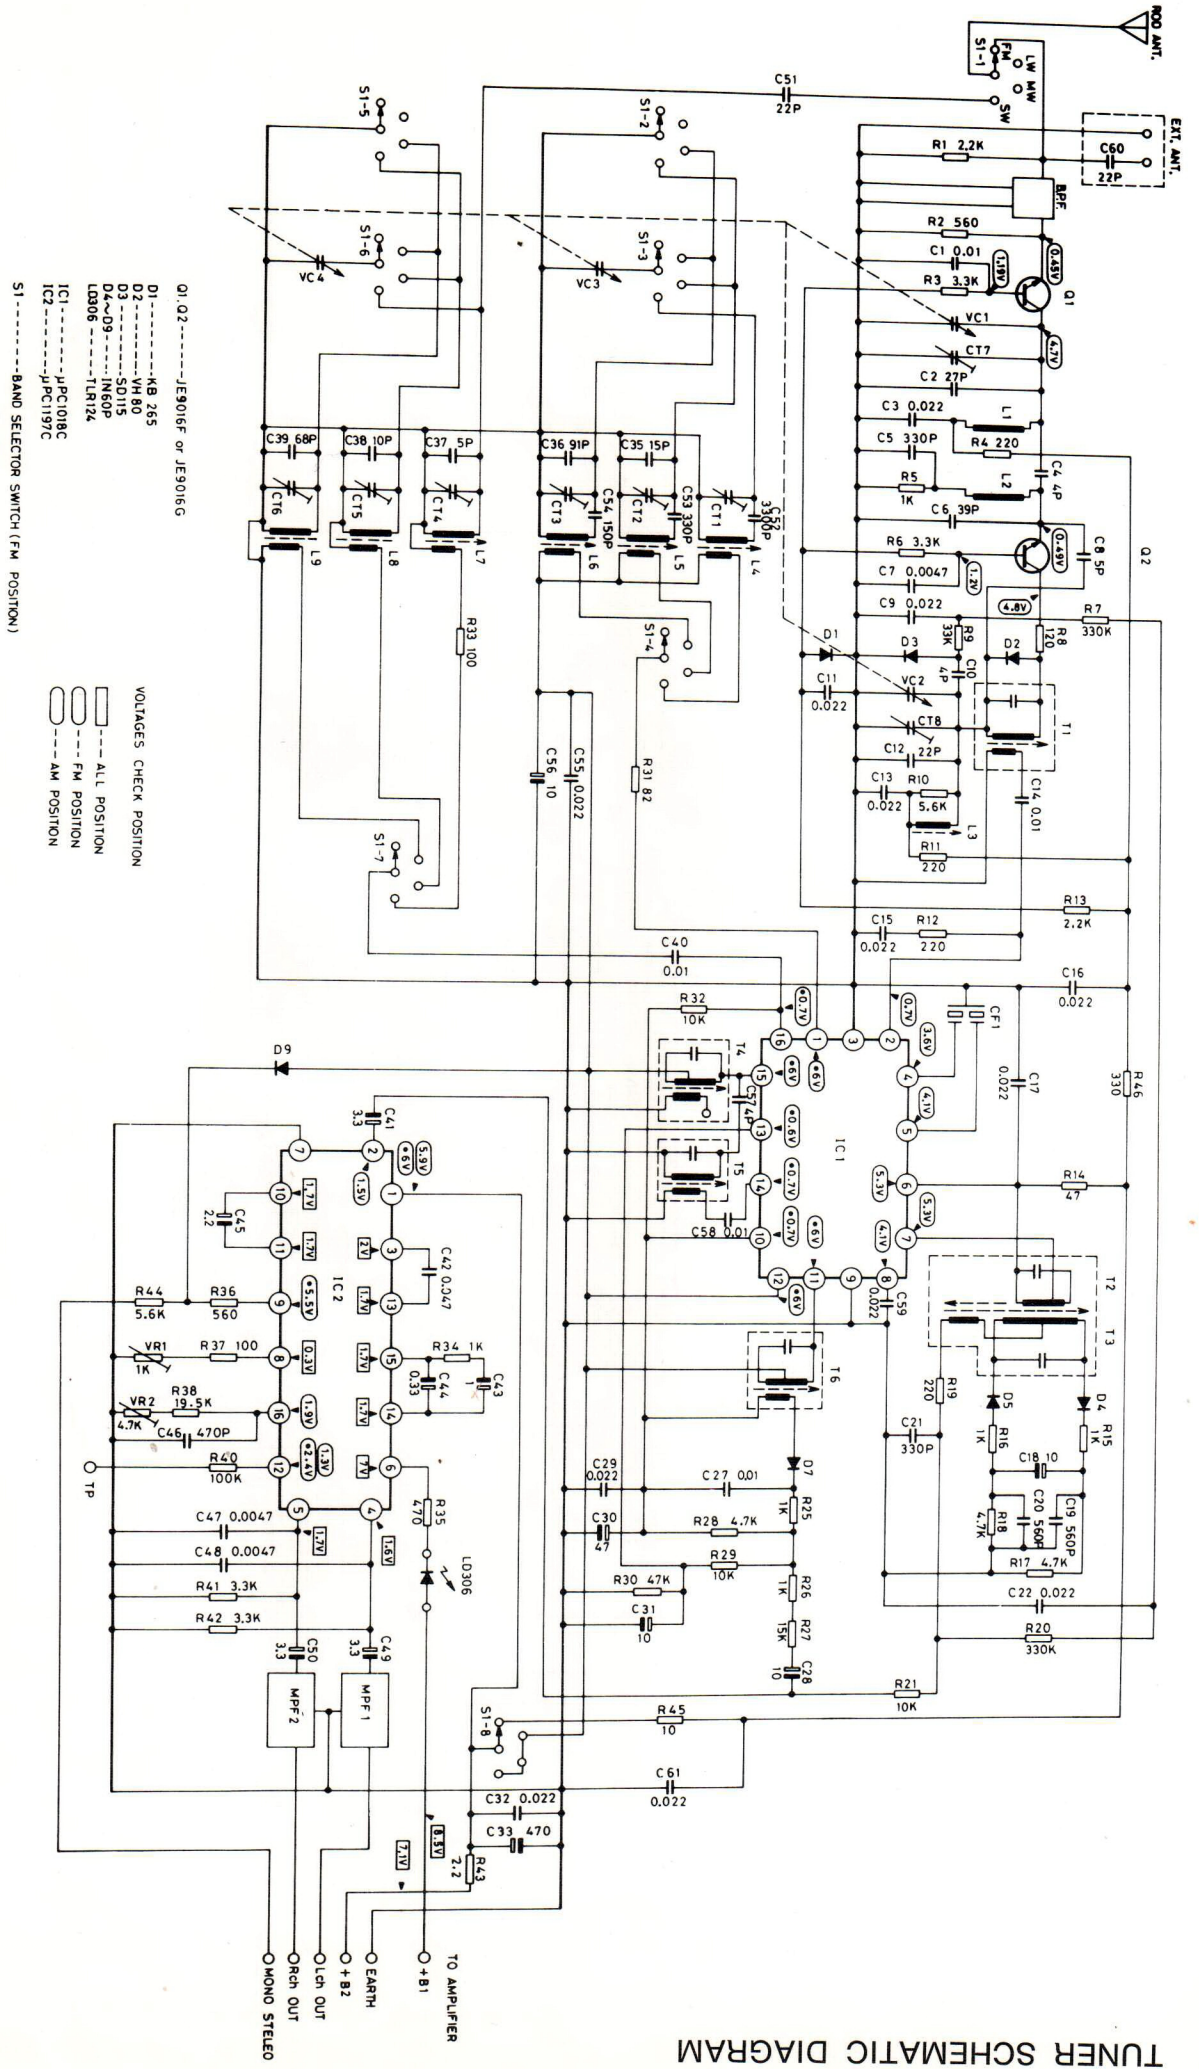

SERVICE MANUAL

SKANTIC

LUXOR

8205

TYPE 110 **9116**

AC 220V 50Hz
DC 9V (6xR20)

2 x 4,5 W
2 x 12 cm

LW: 150- 300 kHz
MW: 525-1605 kHz
SW: 6- 18 MHz
FM: 87,5-104 MHz

TUNER SCHEMATIC DIAGRAM

- D1-----JE9016F or JE9016G
- D2-----KB 265
- D3-----YH 80
- D4~D9-----SD115
- IN60P
- TUR124
- IC1-----µPC108C
- IC2-----µPC1197C
- S1-----BAND SELECTOR SWITCH (FM POSITION)

VOLTAGES CHECK POSITION
 --- ALL POSITION
 --- FM POSITION
 --- AM POSITION

- NOTES :
- 1 ALL RESISTANCE VALUES ARE IN Ω K=1000Ω M=10000KΩ
 - 2 ALL CAPACITANCE VALUES ARE IN P.F. n=100nF u=100µF
 - 3 ALL RESISTORS ARE 1/4WATT UNLESS OTHERWISE SPECIFIED
 - 4 VOLTAGES MEASURED FROM POINT INDICATOR TO CHASSIS GROUND WITH V15KΩ AT LINE VOLUME CONTROL MINIMUM AND NO SIGNAL. (SPECIFICATIONS AND CIRCUITS SUBJECT TO CHANGE WITHOUT NOTICE IMPROVEMENT.)

SCHEMATIC DIAGRAM

803-499-0

- NOTES:
1. ALL RESISTANCE VALUES ARE IN Ω , $k = 1000 \Omega$, $M = 1000k \Omega$
 2. ALL CAPACITANCE VALUES ARE IN μF , UNLESS OTHERWISE SPECIFIED.
 3. ALL RESISTORS ARE 1/4 WATT, UNLESS OTHERWISE SPECIFIED.
 4. ALL VOLTAGES MEASURED FROM POINT INDICATOR TO CHASSIS GROUND.
 5. WITH 9V BATT. AT LINE VOLUME CONTROL MINIMUM AND NO SIGNAL.