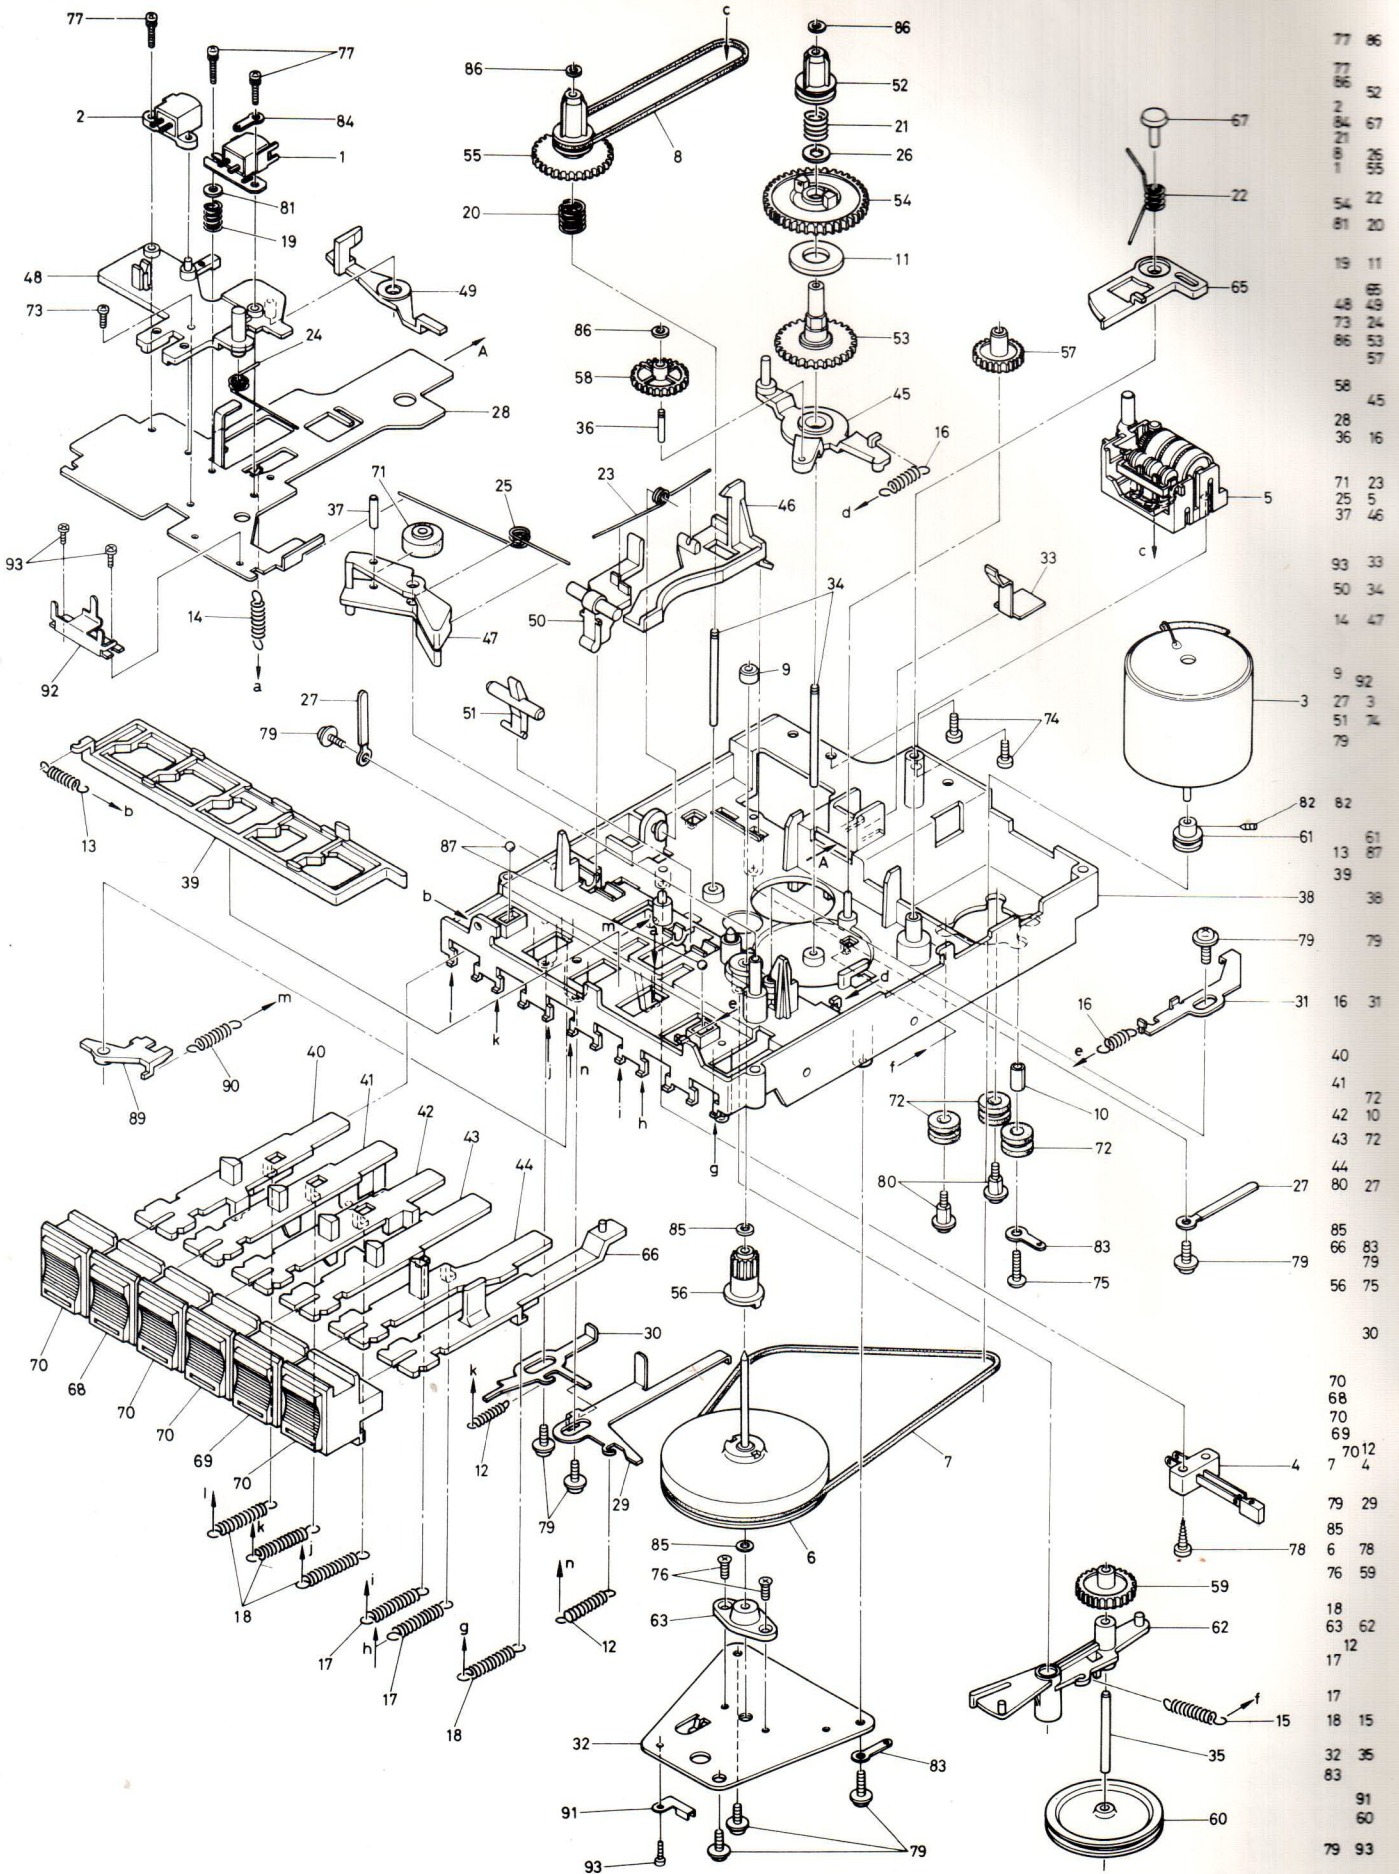

KASSETTMEKANISM

77	86
77	86
2	52
84	21
1	26
81	54
19	11
48	53
73	45
86	57
58	45
28	16
36	16
71	23
25	5
37	46
93	33
92	33
14	50
71	34
37	14
25	47
23	47
46	50
16	50
33	50
3	9
82	27
61	3
13	74
87	74
39	74
38	74
79	74
16	31
31	16
40	40
41	41
42	72
10	42
72	43
80	43
72	44
27	80
85	85
66	66
83	83
79	79
56	56
75	75
30	30
7	7
6	6
85	85
76	76
63	63
12	12
32	32
91	91
93	93
83	83
79	79
4	4
78	78
79	79
85	85
6	6
78	78
76	76
59	59
18	18
63	63
12	12
17	17
18	18
15	15
32	32
36	36
83	83
91	91
60	60
79	79
93	93