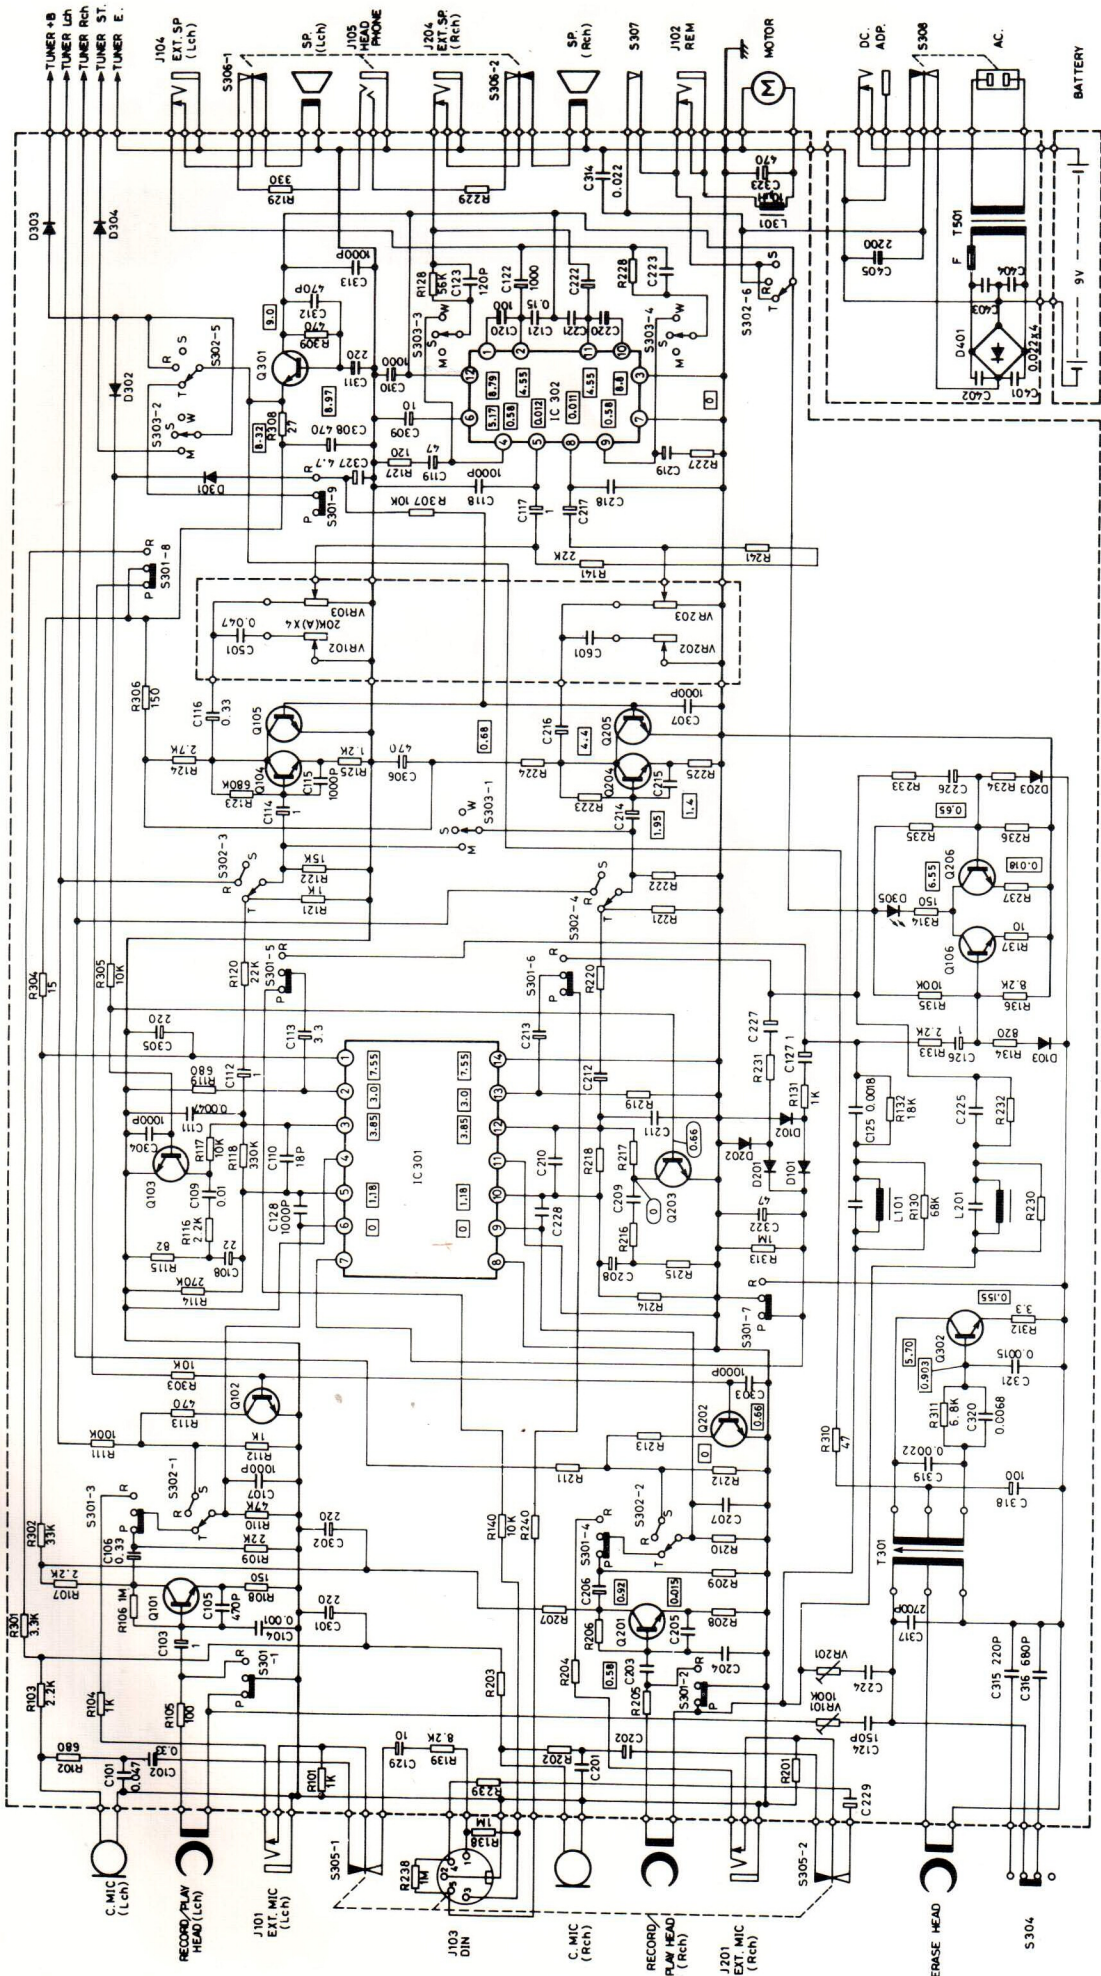

SCHEMATIC DIAGRAM

803-499-0

(SPECIFICATIONS AND CIRCUITS SUBJECT TO CHANGE WITHOUT NOTICE FOR IMPROVEMENT.)

VOLTAGE CHECK POSITION
○ --- PLAYBACK
○ --- RECORDING

1. S301.....RECORD/PLAYBACK SWITCH (PLAYBACK POSITION)
   S302.....TAPE / RADIO / SLEEP SWITCH (TAPE POSITION)
   S303.....MONO / STEREO / WIDE SWITCH (STEREO POSITION)
   S304.....BEAT CANCEL SWITCH
   S305.....C.MIC/DIN SWITCH (C.MIC POSITION)
   S306.....HEADPHONE/SPEAKER SWITCH (TAPEDON POSITION)
   S307.....TAPE ON/OFF SWITCH (TAPEDON POSITION)
   S308.....AC/DC POWER SWITCH (DC POWER POSITION)

1. D103, 203.....20A90 or IN60P
   D305.....1L124
   D401.....2W02