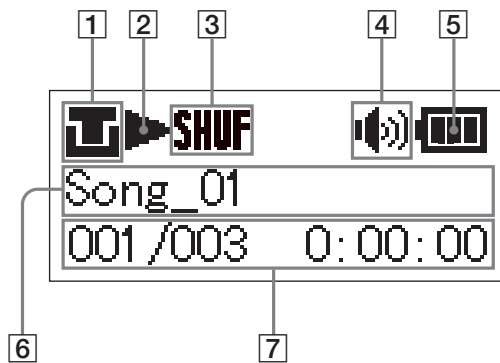

9-877-947-01
2004E05-1
© 2004.05

Sony Corporation
Personal Audio Company
Published by Sony Engineering Corporation

GENERAL

Locating controls

Player (front/top)

- 1 PLAY MODE switch (on the rear side)
 - 2 EXT ANT socket for FM wire antenna (on the rear side)
 - 3 MENU button
 - 4 PRESET button
 - 5 TUNER button
 - 6 ►■ (PLAY/STOP)/POWER* button
 - 7 ♻️ slot cover
 - 8 ◀◀/▶▶ (SKIP/DOWN/UP) buttons
 - 9 VOLUME +/-* buttons
 - 10 Display
 - 11 🎧 (headphones) jack (on the lateral side)
- * The button has a tactile dot.

Display

- 1 ♻️ insertion indicator
 ■: The ♻️ is inserted in the player correctly.
 ■: The ♻️ is not inserted in the player.
- 2 Operation status indication
 Displays the icon for music data playback, radio, stopwatch or countdown timer.
- 3 Play mode indication
 SHUF: Playing all tracks in random order
 1: Playing a track repeatedly
 PRESET: Presets displayed in the radio preset mode.
- 4 Volume indication
 Roughly shows the current volume level.
- 5 Battery level indication
 Roughly shows the remaining power of the batteries. If 🎱 flashes, the batteries are depleted.
- 6 Character information display
 Displays the title, file name of music data, etc.
 During radio reception, displays the band and frequency.
- 7 Track number/elapsed playing time indication
 Displays the preset numbers in the radio preset mode.