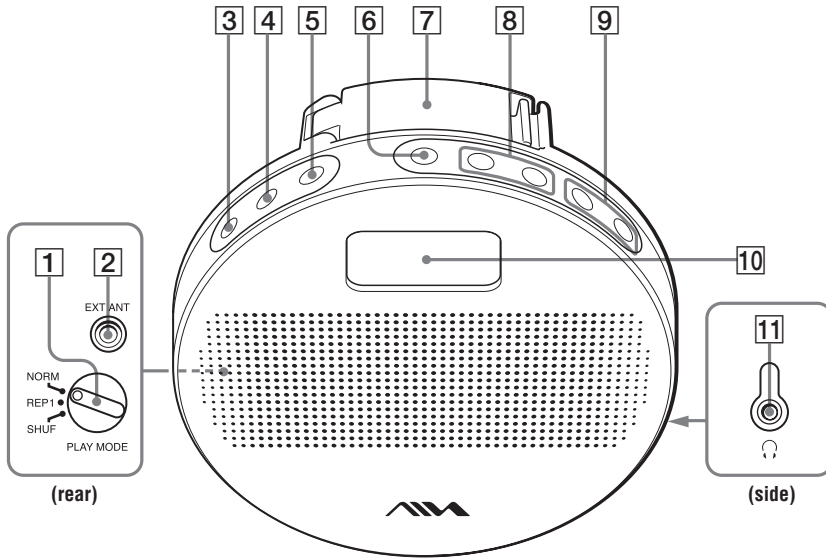

9-877-947-01
2004E05-1
© 2004.05

Sony Corporation
Personal Audio Company
Published by Sony Engineering Corporation

GENERAL

Locating controls

Player (front/top)

- 1 PLAY MODE switch (on the rear side)
 - 2 EXT ANT socket for FM wire antenna (on the rear side)
 - 3 MENU button
 - 4 PRESET button
 - 5 TUNER button
 - 6 ►■ (PLAY/STOP)/POWER* button
 - 7 ♻️ slot cover
 - 8 ◀◀/▶▶ (SKIP/DOWN/UP) buttons
 - 9 VOLUME +/-* buttons
 - 10 Display
 - 11 🎧 (headphones) jack (on the lateral side)
- * The button has a tactile dot.

Display

- 1 ♻️ insertion indicator
 ■: The ♻️ is inserted in the player correctly.
 ■: The ♻️ is not inserted in the player.
- 2 Operation status indication
 Displays the icon for music data playback, radio, stopwatch or countdown timer.
- 3 Play mode indication
 SHUF: Playing all tracks in random order
 1: Playing a track repeatedly
 PRESET: Presets displayed in the radio preset mode.
- 4 Volume indication
 Roughly shows the current volume level.
- 5 Battery level indication
 Roughly shows the remaining power of the batteries. If 🎱 flashes, the batteries are depleted.
- 6 Character information display
 Displays the title, file name of music data, etc.
 During radio reception, displays the band and frequency.
- 7 Track number/elapsed playing time indication
 Displays the preset numbers in the radio preset mode.