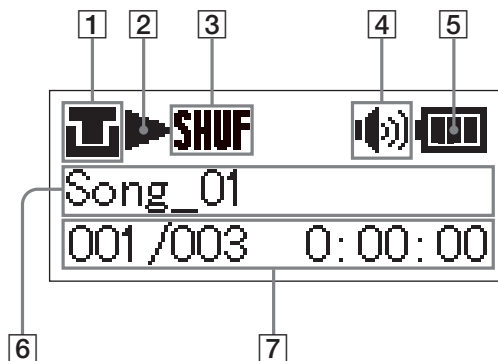

9-877-947-01
2004E05-1
© 2004.05

Sony Corporation
Personal Audio Company
Published by Sony Engineering Corporation

This section is extracted from instruction manual.

GENERAL

Locating controls

Player (front/top)

- 1 PLAY MODE switch (on the rear side)
 - 2 EXT ANT socket for FM wire antenna (on the rear side)
 - 3 MENU button
 - 4 PRESET button
 - 5 TUNER button
 - 6 ►■ (PLAY/STOP)/POWER* button
 - 7 slot cover
 - 8 ◀◀/▶▶ (SKIP/DOWN/UP) buttons
 - 9 VOLUME +/-* buttons
 - 10 Display
 - 11 (headphones) jack (on the lateral side)
- * The button has a tactile dot.

Display

- 1 insertion indicator
: The is inserted in the player correctly.
: The is not inserted in the player.
- 2 Operation status indication
 Displays the icon for music data playback, radio, stopwatch or countdown timer.
- 3 Play mode indication
: Playing all tracks in random order
: Playing a track repeatedly
: is displayed in the radio preset mode.
- 4 Volume indication
 Roughly shows the current volume level.
- 5 Battery level indication
 Roughly shows the remaining power of the batteries. If flashes, the batteries are depleted.
- 6 Character information display
 Displays the title, file name of music data, etc.
 During radio reception, displays the band and frequency.
- 7 Track number/elapsed playing time indication
 Displays the preset numbers in the radio preset mode.