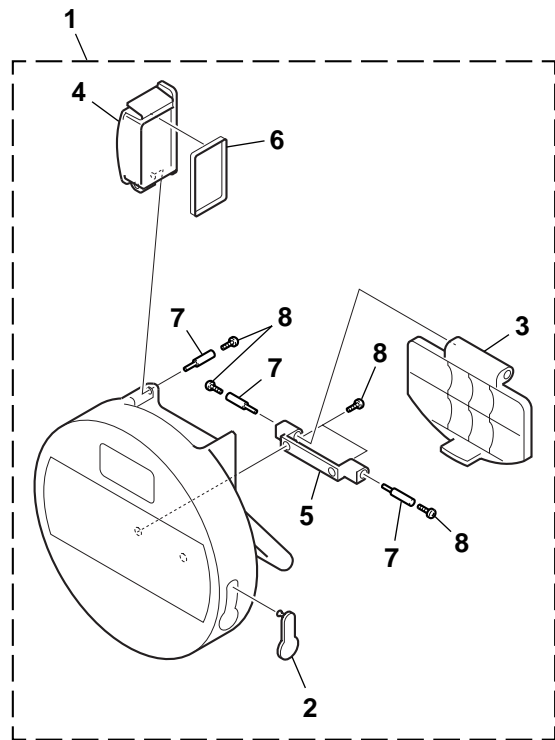

PARTS LIST

Ref. No.	Part No.	Description	Remark
1	X-2021-660-1	MAIN ASSY (SERVICE) (CE7) (AZ-BS1)	
1	X-2021-662-1	MAIN ASSY (SERVICE) (U) (AZ-BS32)	
2	4-253-386-01	COVER (HP)	
3	A-4715-331-A	LID BLOCK ASSY, BATTERY CASE	
4	4-253-371-01	PAVIT LID	
5	4-253-372-01	HOLDER (BATTERY CASE LID)	
6	4-253-388-01	PACKING (PAVIT)	
7	4-254-822-01	SHAFT (LID)	
8	3-254-022-01	SCREW	
9	not supplied	MEMORY, USB AZ-RM32 (AZ-BS32 only)	
10	4-252-295-01	CD-ROM (Music Transfer pavit Edition)	
11	X-2022-450-1	WIRE (ANTENNA) ASSY	
	4-253-596-11	MANUAL INSTRUCTION (M-T) (Music Transfer pavit Edition) (ENGLISH)	
	4-253-596-21	MANUAL INSTRUCTION (M-T) (Music Transfer pavit Edition) (FRENCH, SPANISH, PORTUGUESE) (AZ-BS1)	
	4-253-596-31	MANUAL INSTRUCTION (M-T) (Music Transfer pavit Edition) (GERMAN, DUTCH, ITALIAN) (AZ-BS1)	
	4-254-827-11	MANUAL, INSTRUCTION (ENGLISH)	
	4-254-827-21	MANUAL, INSTRUCTION (FRENCH, SPANISH) (AZ-BS1)	
	4-254-827-31	MANUAL, INSTRUCTION (GERMAN, DUTCH, ITALIAN) (AZ-BS1)	
	4-255-100-01	STRAP	

USB memory player with FM radio (1)

9 USB storage media "pavit"* (1)
(not supplied)

* Supplied with AZ-BS32 only.

10 CD-ROM (Music Transfer pavit Edition) (1)

11 FM wire antenna (1)

Notes:

The part name in a figure has indicated the name currently used by instruction manual.