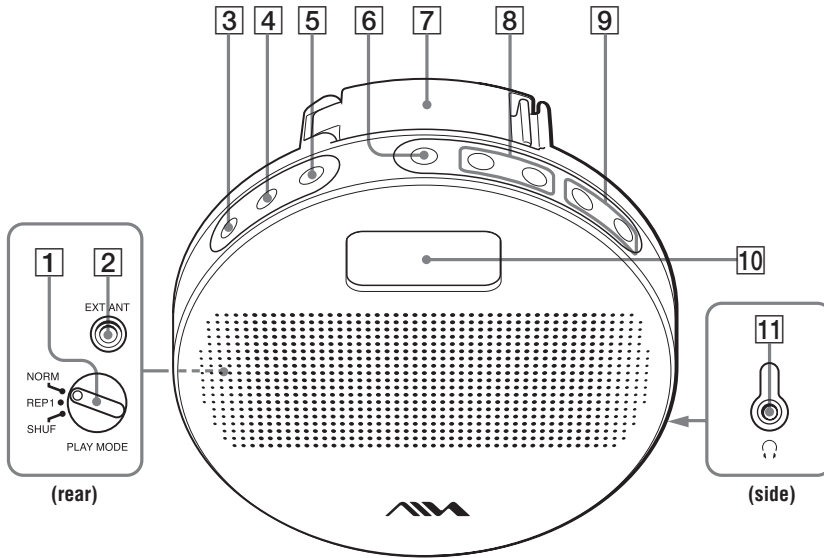

9-877-947-01
2004E05-1
© 2004.05

Sony Corporation
Personal Audio Company
Published by Sony Engineering Corporation

This section is extracted from instruction manual.

GENERAL

Locating controls

Player (front/top)

- 1 PLAY MODE switch (on the rear side)
 - 2 EXT ANT socket for FM wire antenna (on the rear side)
 - 3 MENU button
 - 4 PRESET button
 - 5 TUNER button
 - 6 ►■ (PLAY/STOP)/POWER* button
 - 7 slot cover
 - 8 ◀◀/▶▶ (SKIP/DOWN/UP) buttons
 - 9 VOLUME +/-* buttons
 - 10 Display
 - 11 (headphones) jack (on the lateral side)
- * The button has a tactile dot.

Display

- 1 insertion indicator
: The is inserted in the player correctly.
: The is not inserted in the player.
- 2 Operation status indication
 Displays the icon for music data playback, radio, stopwatch or countdown timer.
- 3 Play mode indication
: Playing all tracks in random order
: Playing a track repeatedly
: is displayed in the radio preset mode.
- 4 Volume indication
 Roughly shows the current volume level.
- 5 Battery level indication
 Roughly shows the remaining power of the batteries. If flashes, the batteries are depleted.
- 6 Character information display
 Displays the title, file name of music data, etc.
 During radio reception, displays the band and frequency.
- 7 Track number/elapsed playing time indication
 Displays the preset numbers in the radio preset mode.