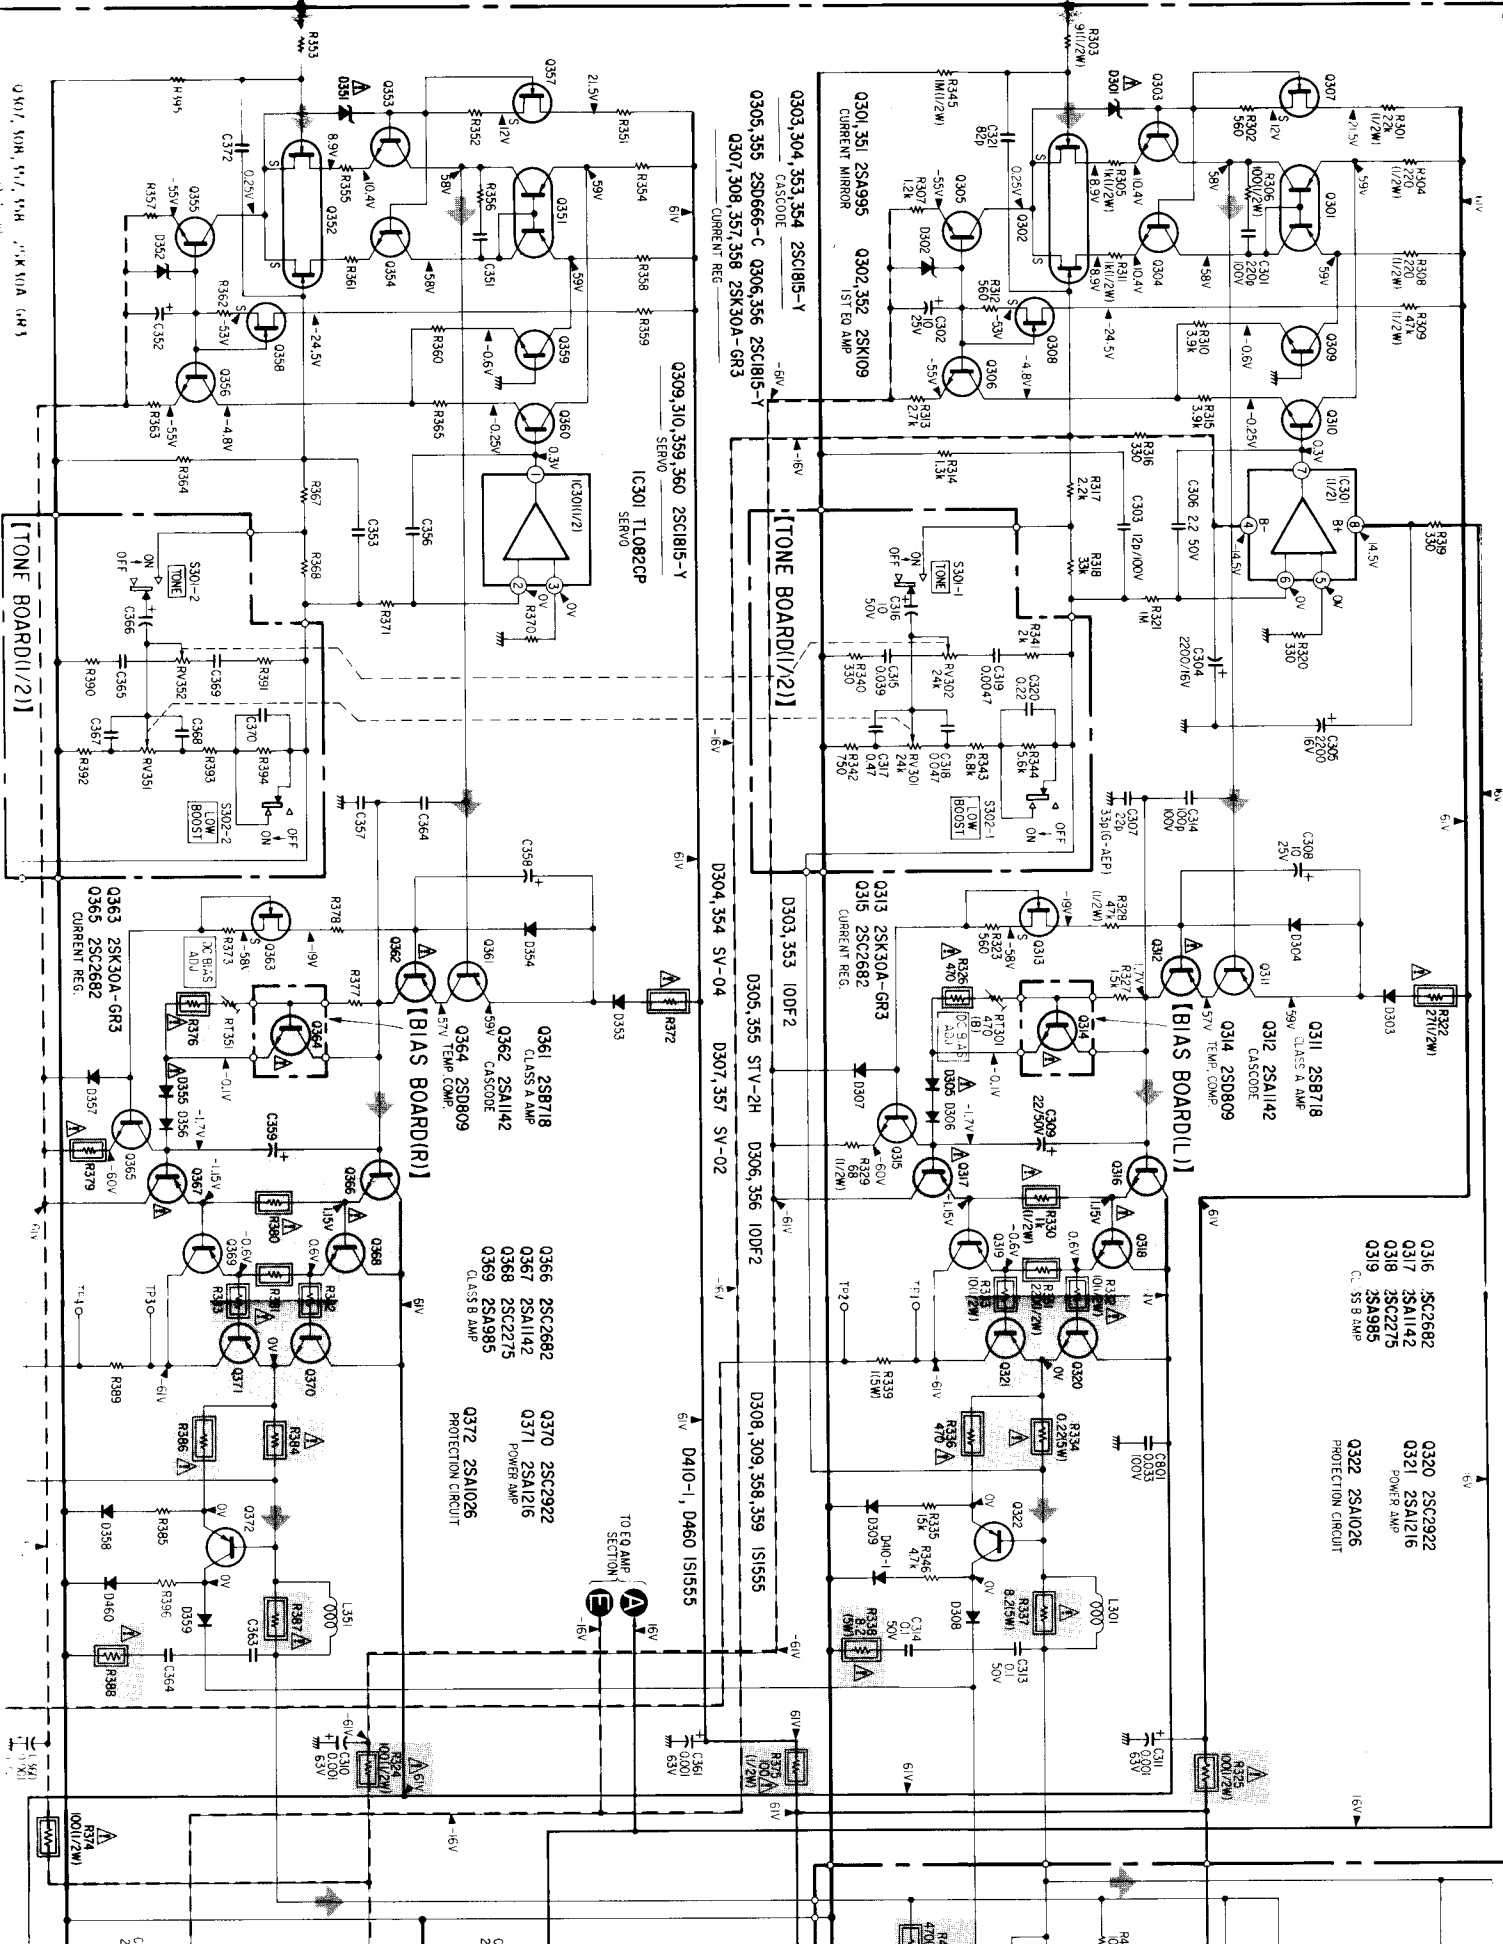

For more Hi-Fi manuals and set-up information  
please visit [www.hifiengine.com](http://www.hifiengine.com)

0307, 308, 357, 358, 2SK30A-GR3

[TONE BOARD(I/2)]

[BIAS BOARD(I)]

[PS BOARD(I/2)]