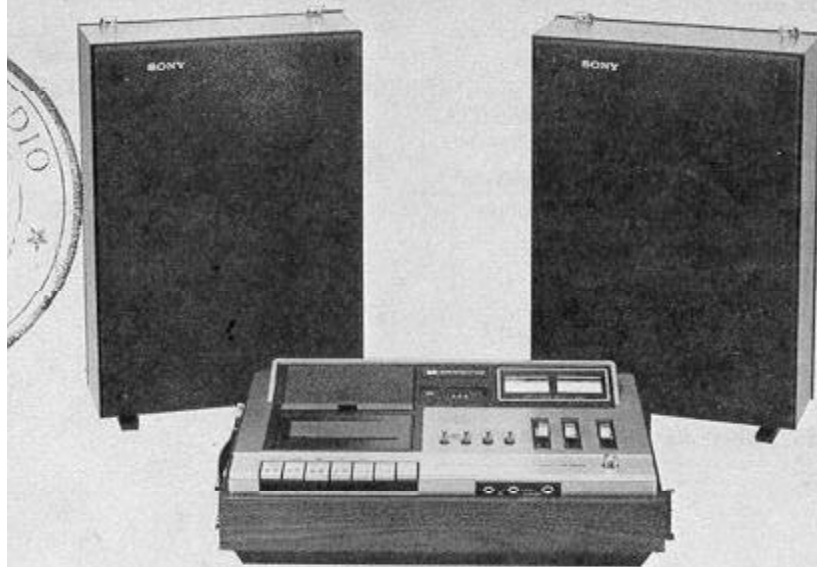

# TC-144CS

15/5 UK Model  
AEP Model  
E Model

STEREO CASSETTE-CORDER

Radio Shack Service Inc.

4.2. SCHEMATIC DIAGRAM