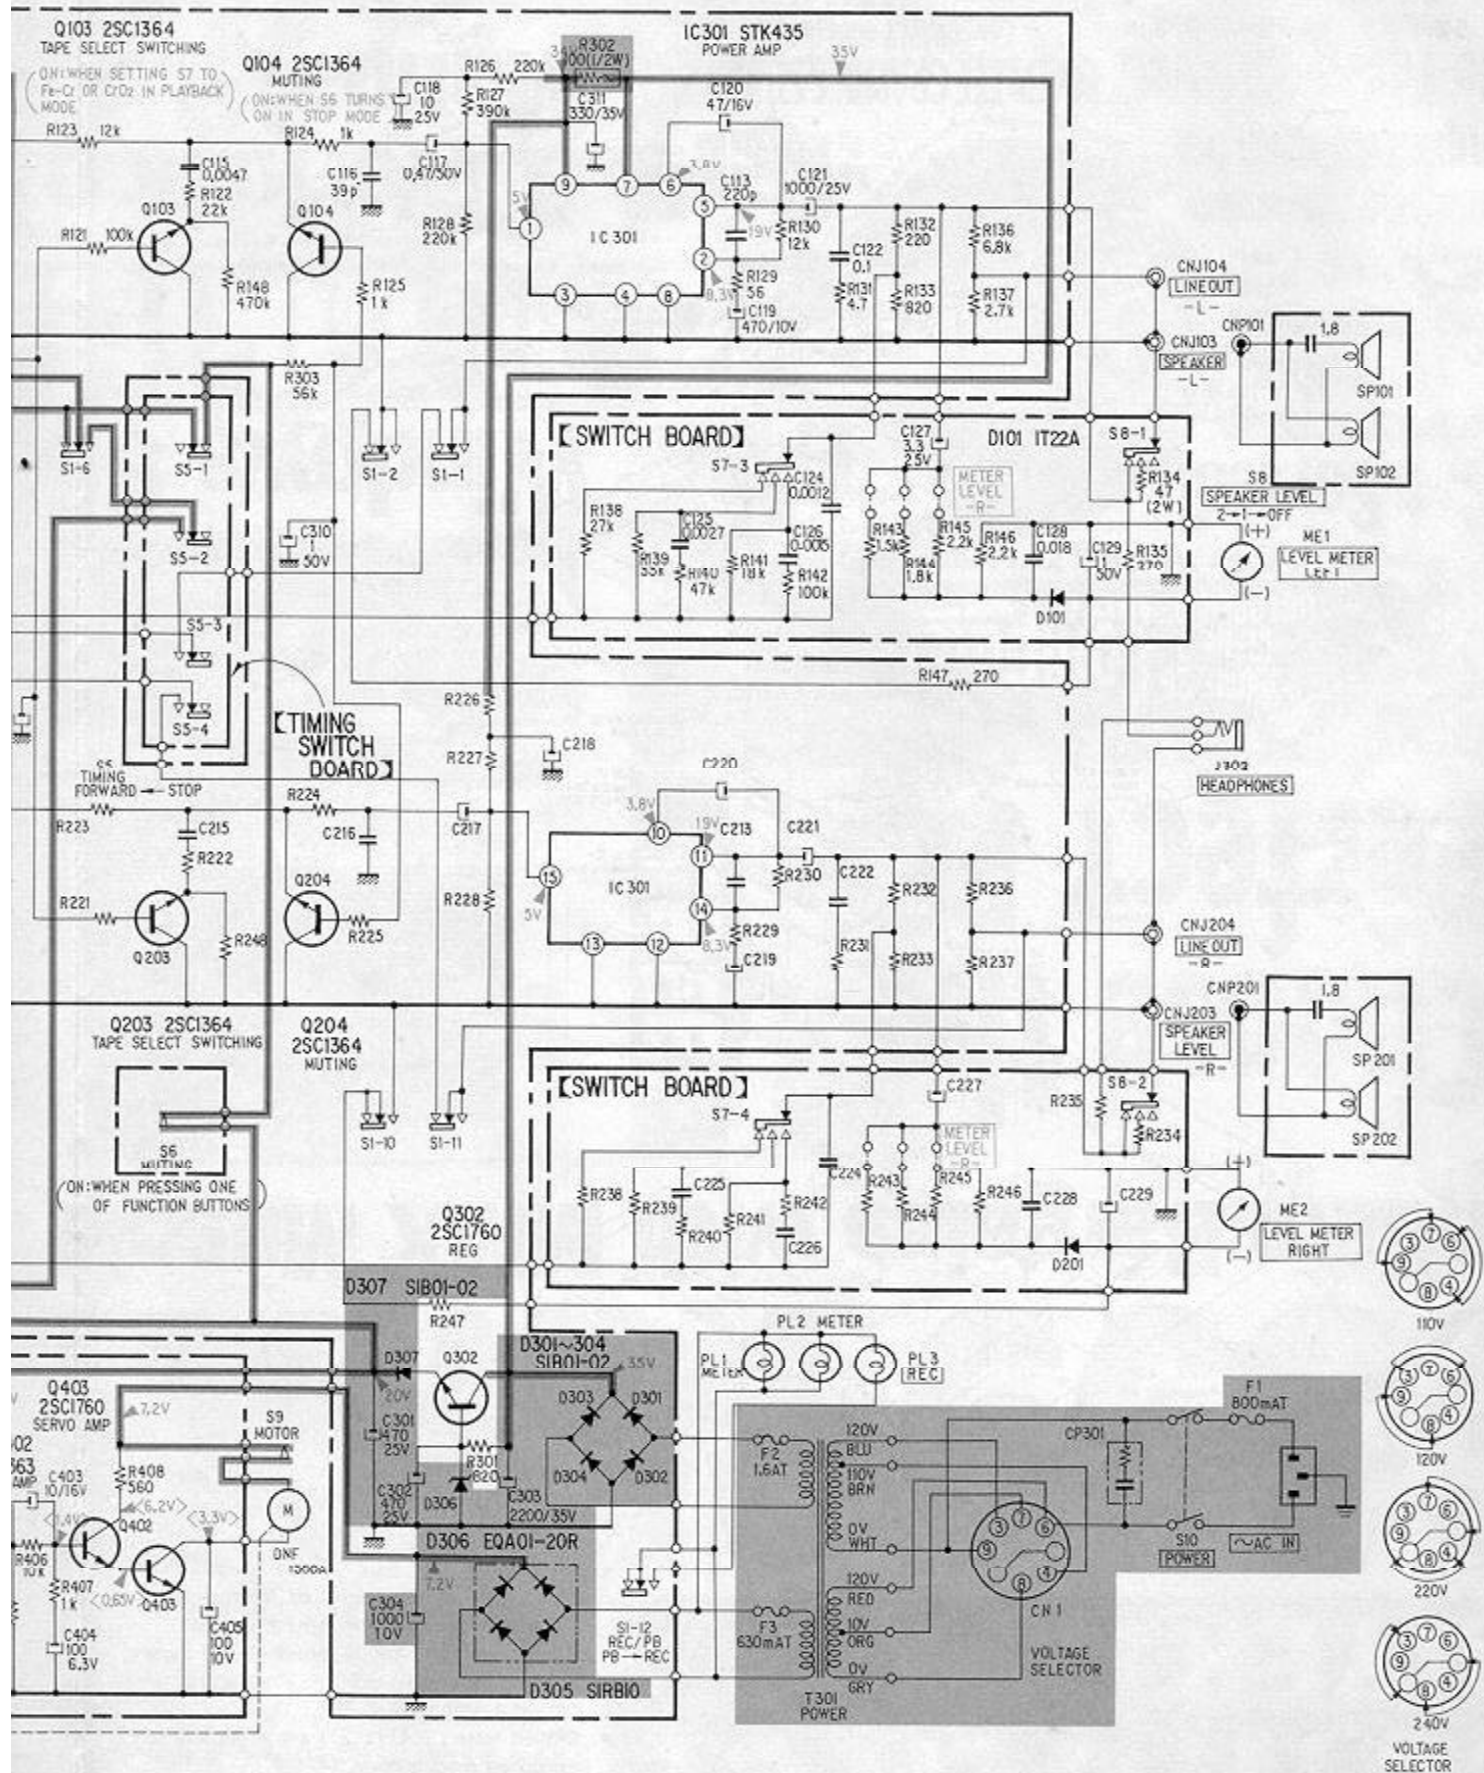

# TC-144CS

15/5 UK Model  
AEP Model  
E Model

STEREO CASSETTE-CORDER

Radio Shack Service Inc.

4.2. SCHEMATIC DIAGRAM