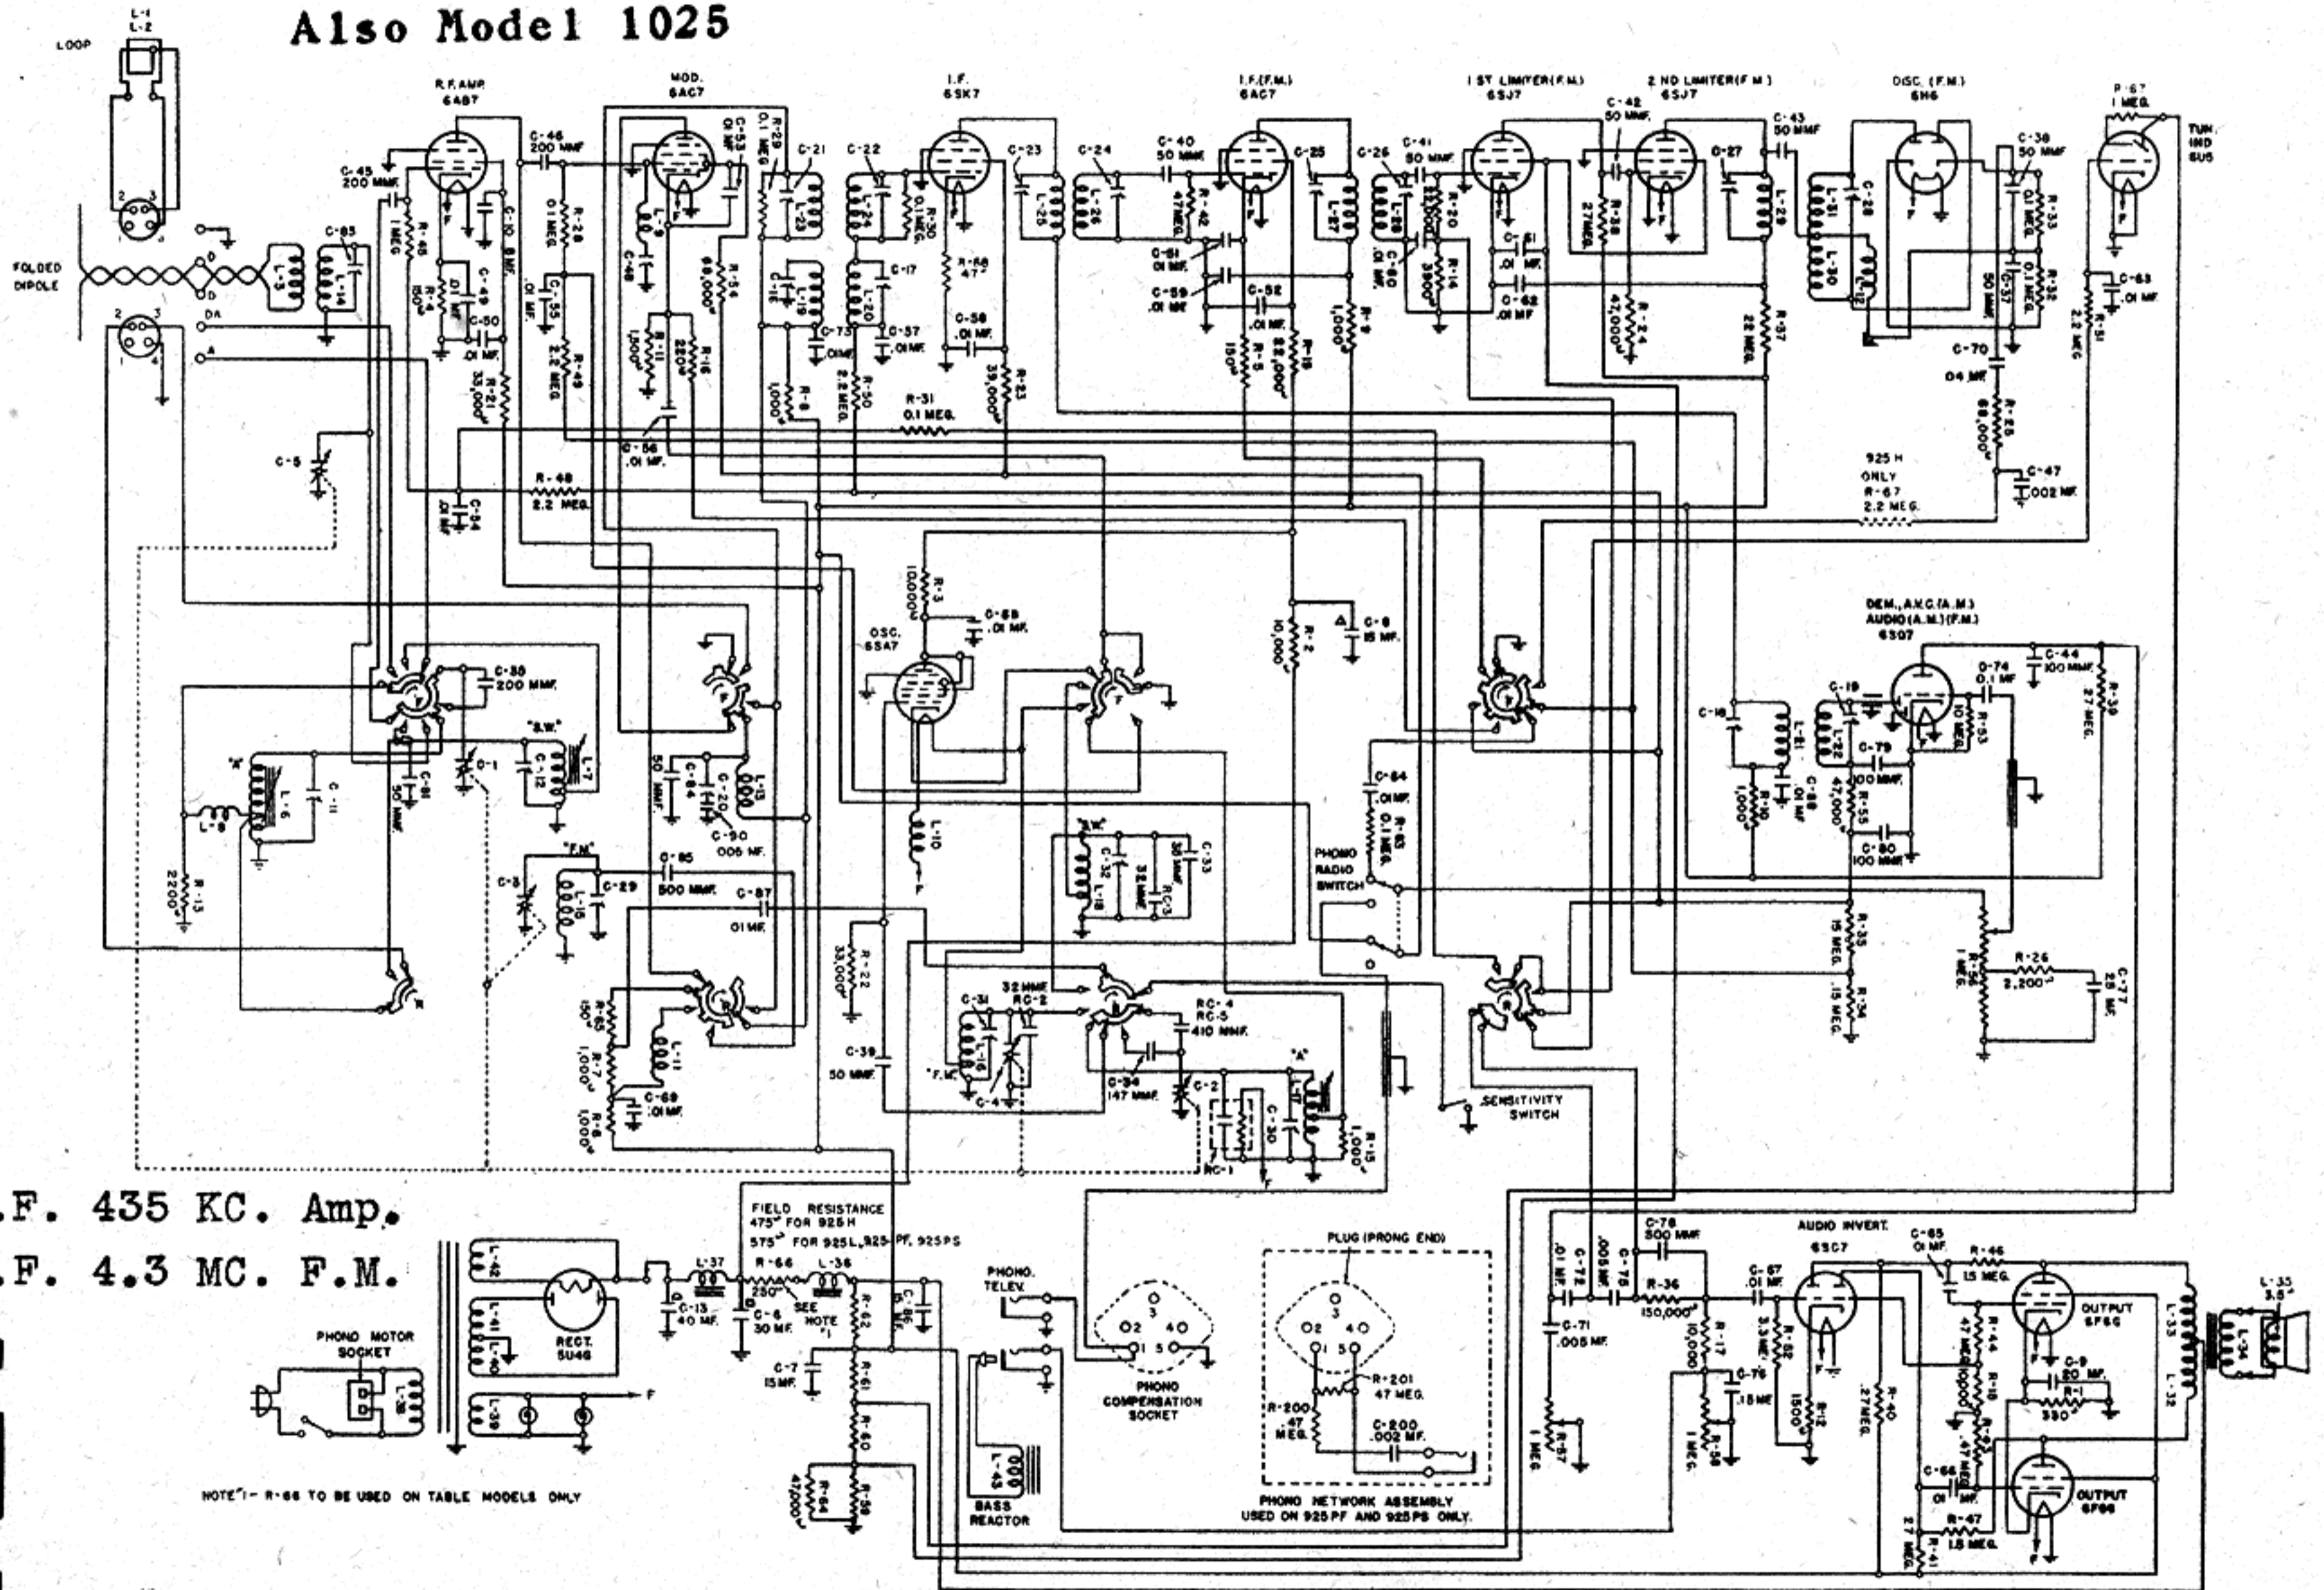

STROMBERG-CARLSON NO. 925 RADIO RECEIVERS

STROMBERG-CARLSON TELEPHONE MANUFACTURING COMPANY
ROCHESTER, NEW YORK

Also Model 1025

I.F. 435 KC. Amp.

I.F. 4.3 MC. F.M.

NOTE 1- R-66 TO BE USED ON TABLE MODELS ONLY