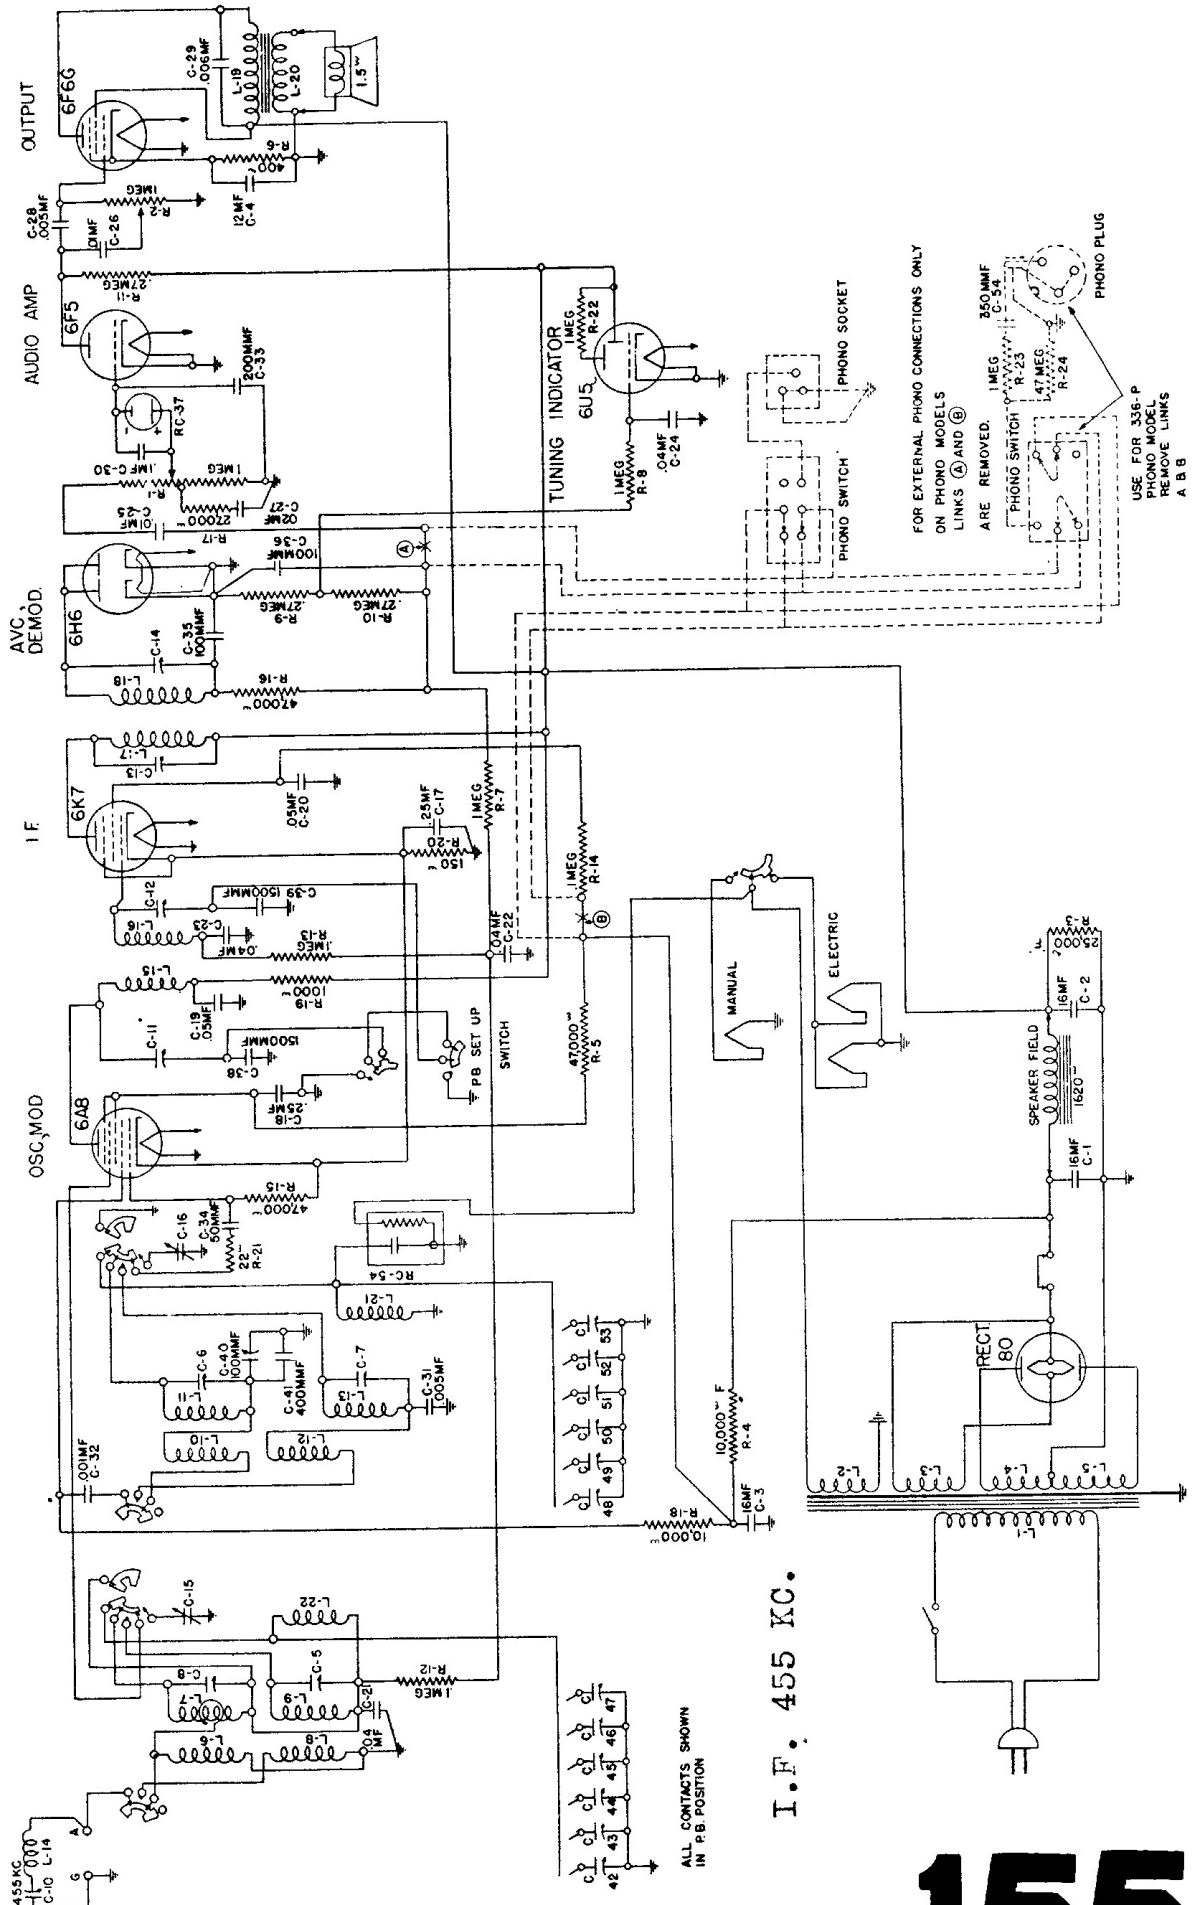

**Stromberg-Carlson No. 335 and 336 Radio Receivers**  
 STROMBERG-CARLSON TELEPHONE MANUFACTURING COMPANY  
 ROCHESTER, NEW YORK

FOR EXTERNAL PHONO CONNECTIONS ONLY  
 ON PHONO MODELS  
 LINKS (A) AND (B)  
 ARE REMOVED.  
 PHONO SWITCH  
 PHONO SOCKET  
 PHONO PLUG  
 USE FOR 336-P  
 PHONO MODEL  
 REMOVE LINKS  
 A B B

ALL CONTACTS SHOWN  
 IN PB POSITION

I.F. 455 KC.