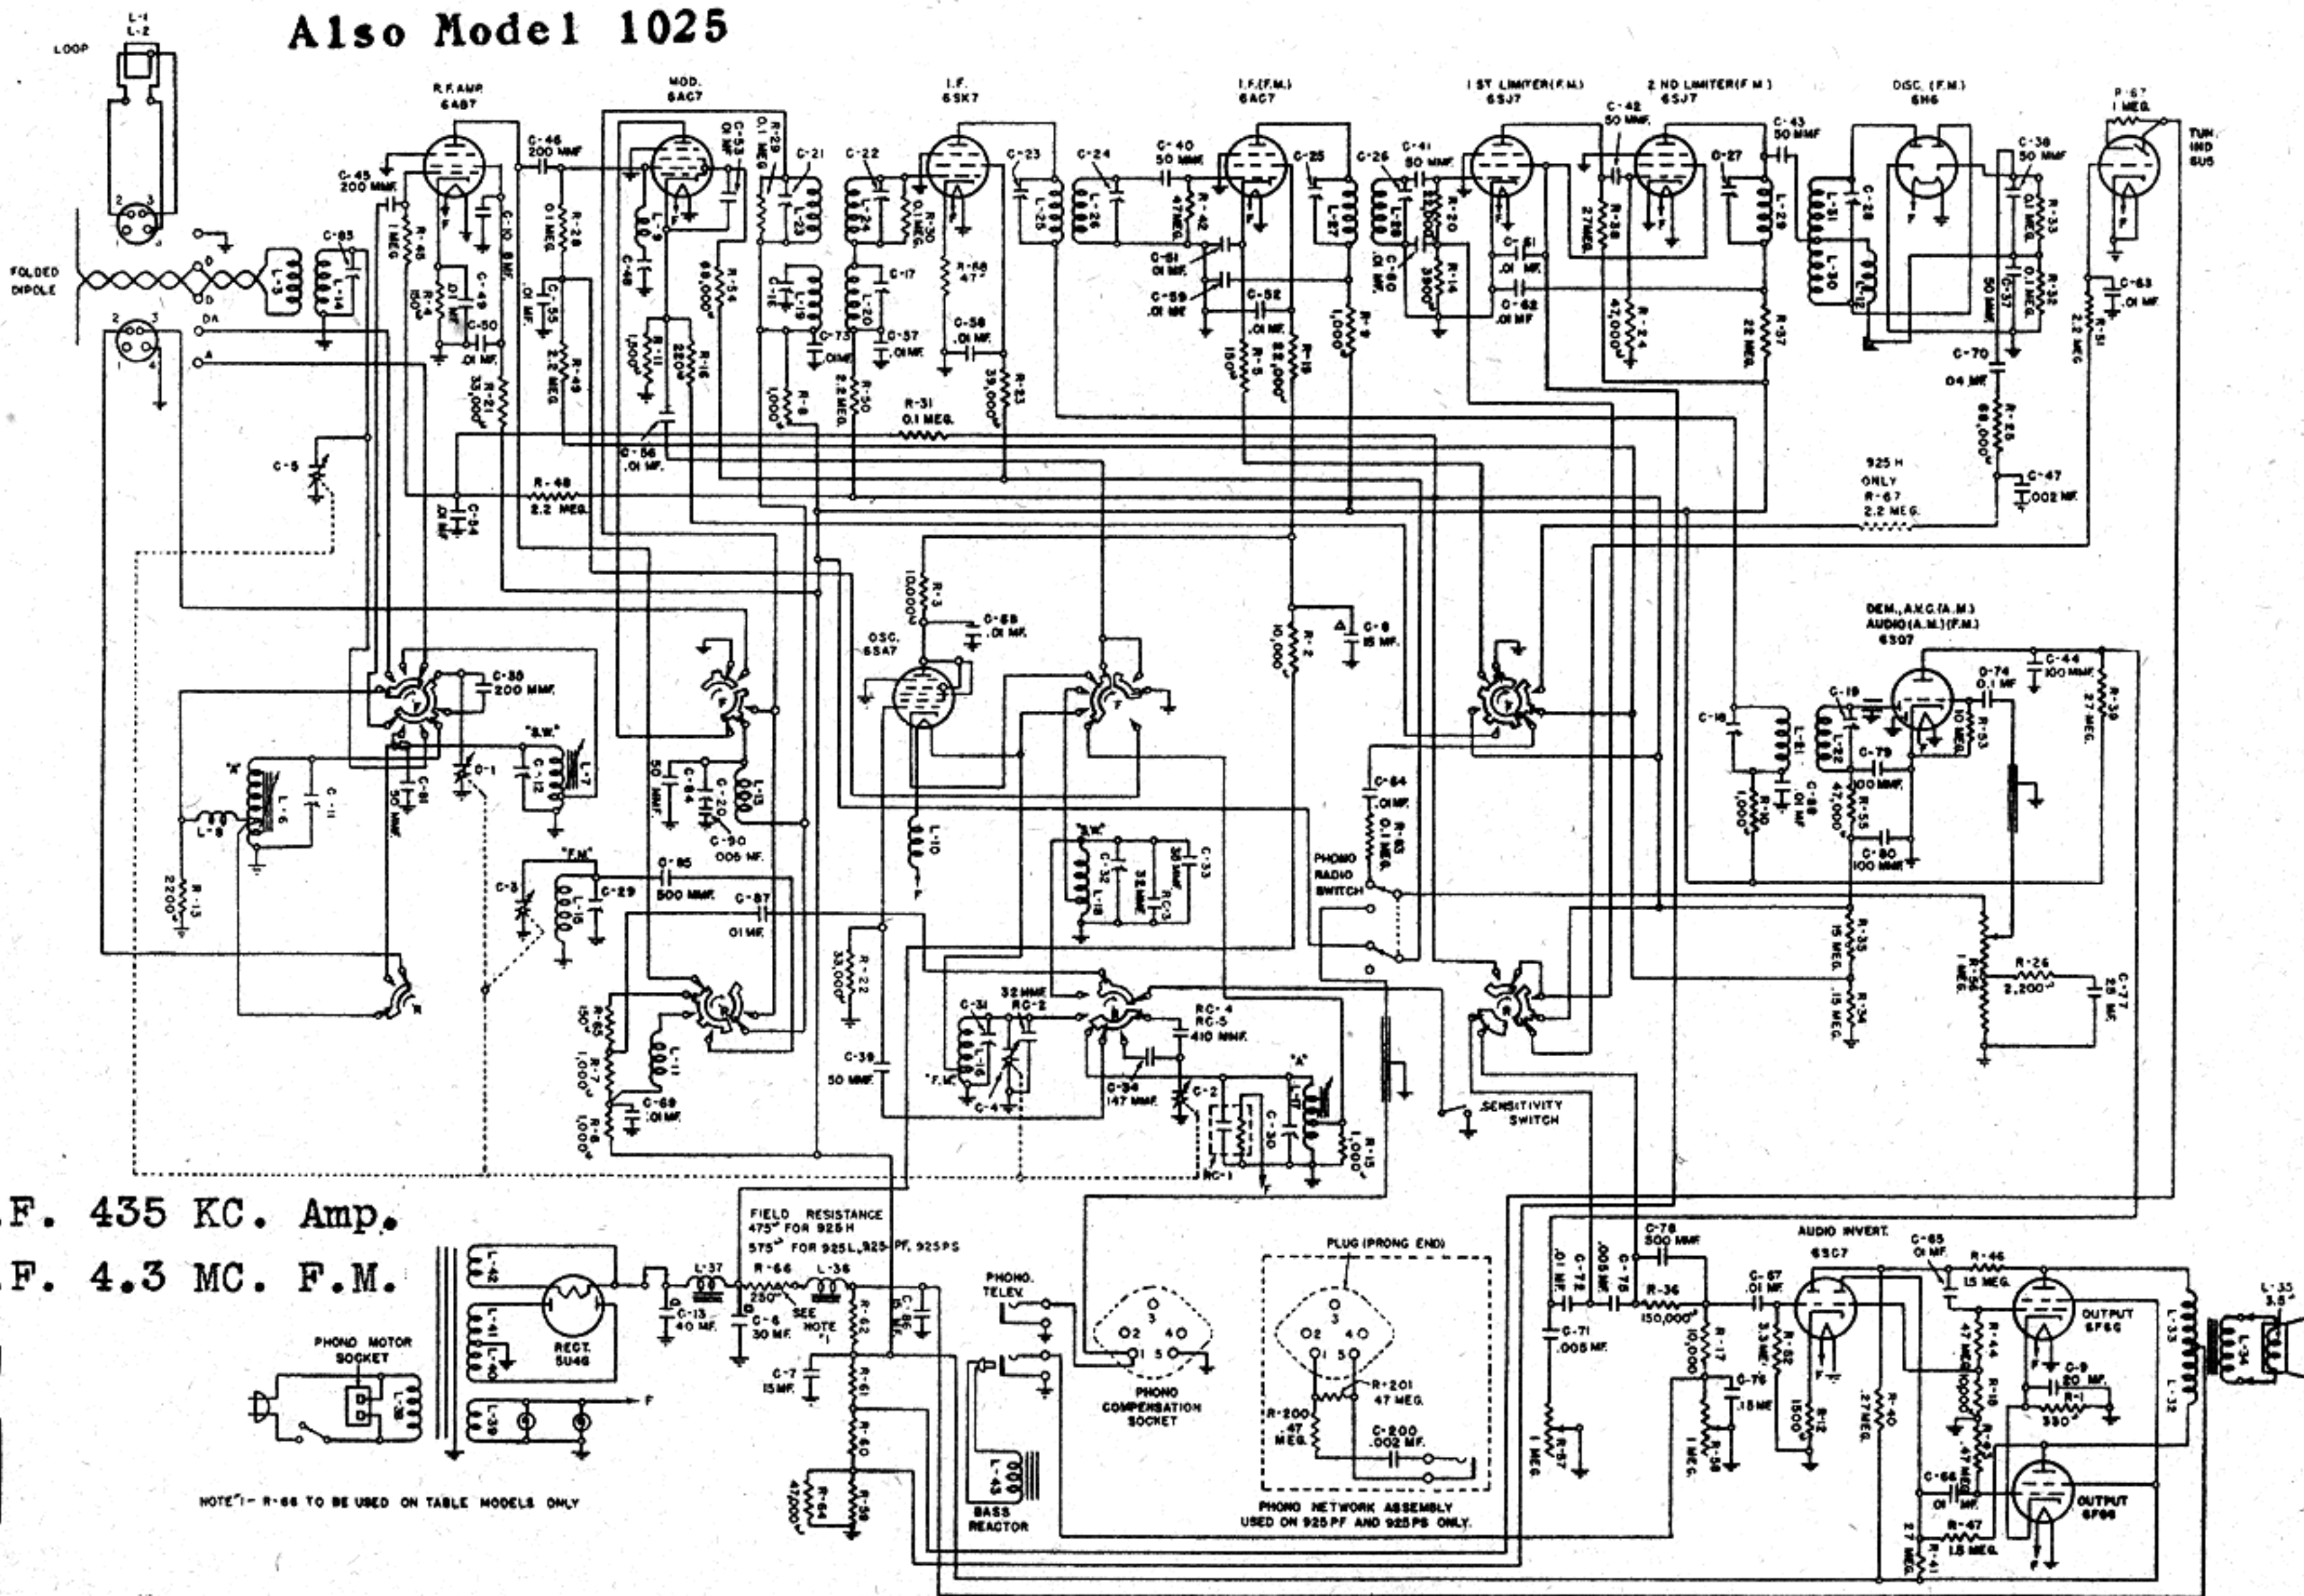

STROMBERG-CARLSON NO. 925 RADIO RECEIVERS

STROMBERG-CARLSON TELEPHONE MANUFACTURING COMPANY
ROCHESTER, NEW YORK

Also Model 1025

I.F. 435 KC. Amp.

I.F. 4.3 MC. F.M.

NOTE 1- R-66 TO BE USED ON TABLE MODELS ONLY

151

COMPILED BY M. N. BITMAN, SUPREME PUBLICATIONS

MANUAL OF 1942 MOST POPULAR SERVICE DIAGRAMS