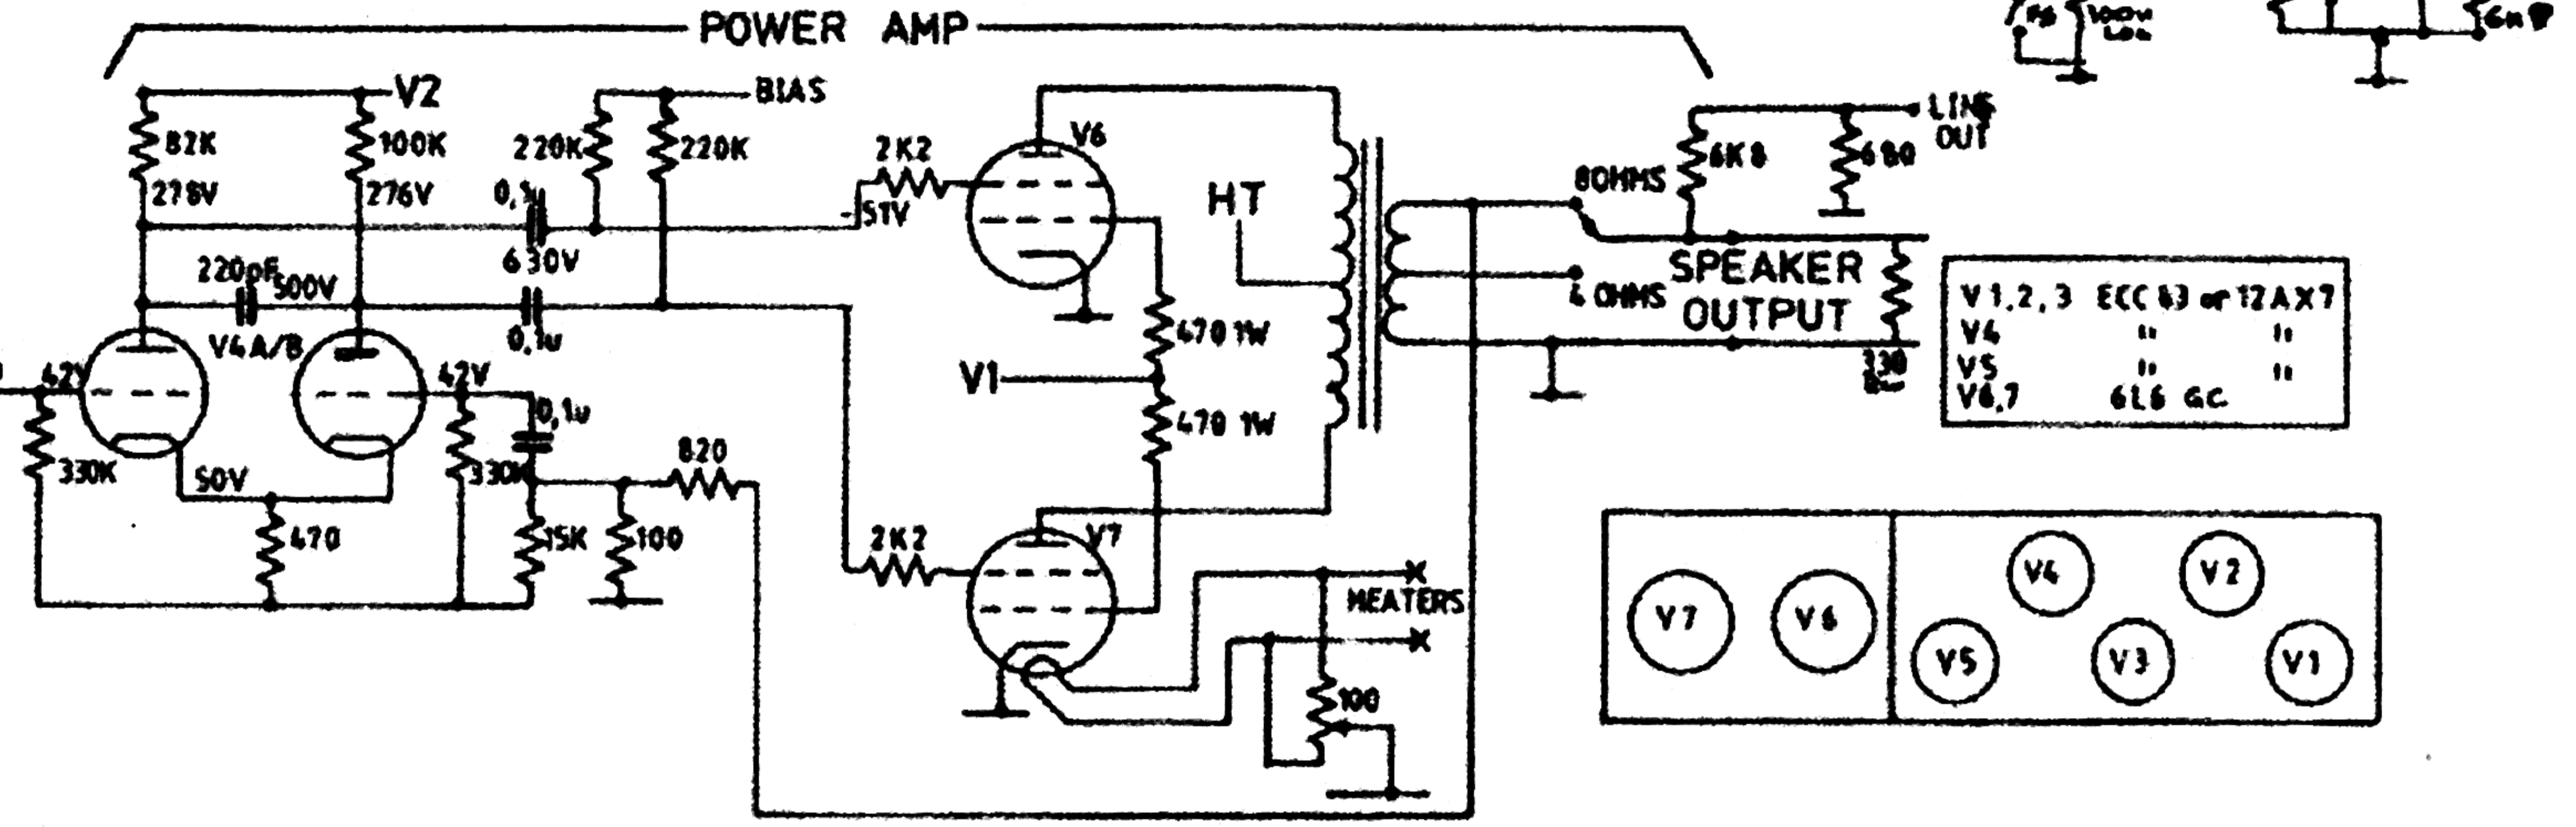

**STUDIOMASTER VALVE LEADMMASTER**  
SM600 - C1 - 3

V1, 2, 3	ECC 83 or 12AX7
V4	"
V5	"
V6, 7	6L6 GC