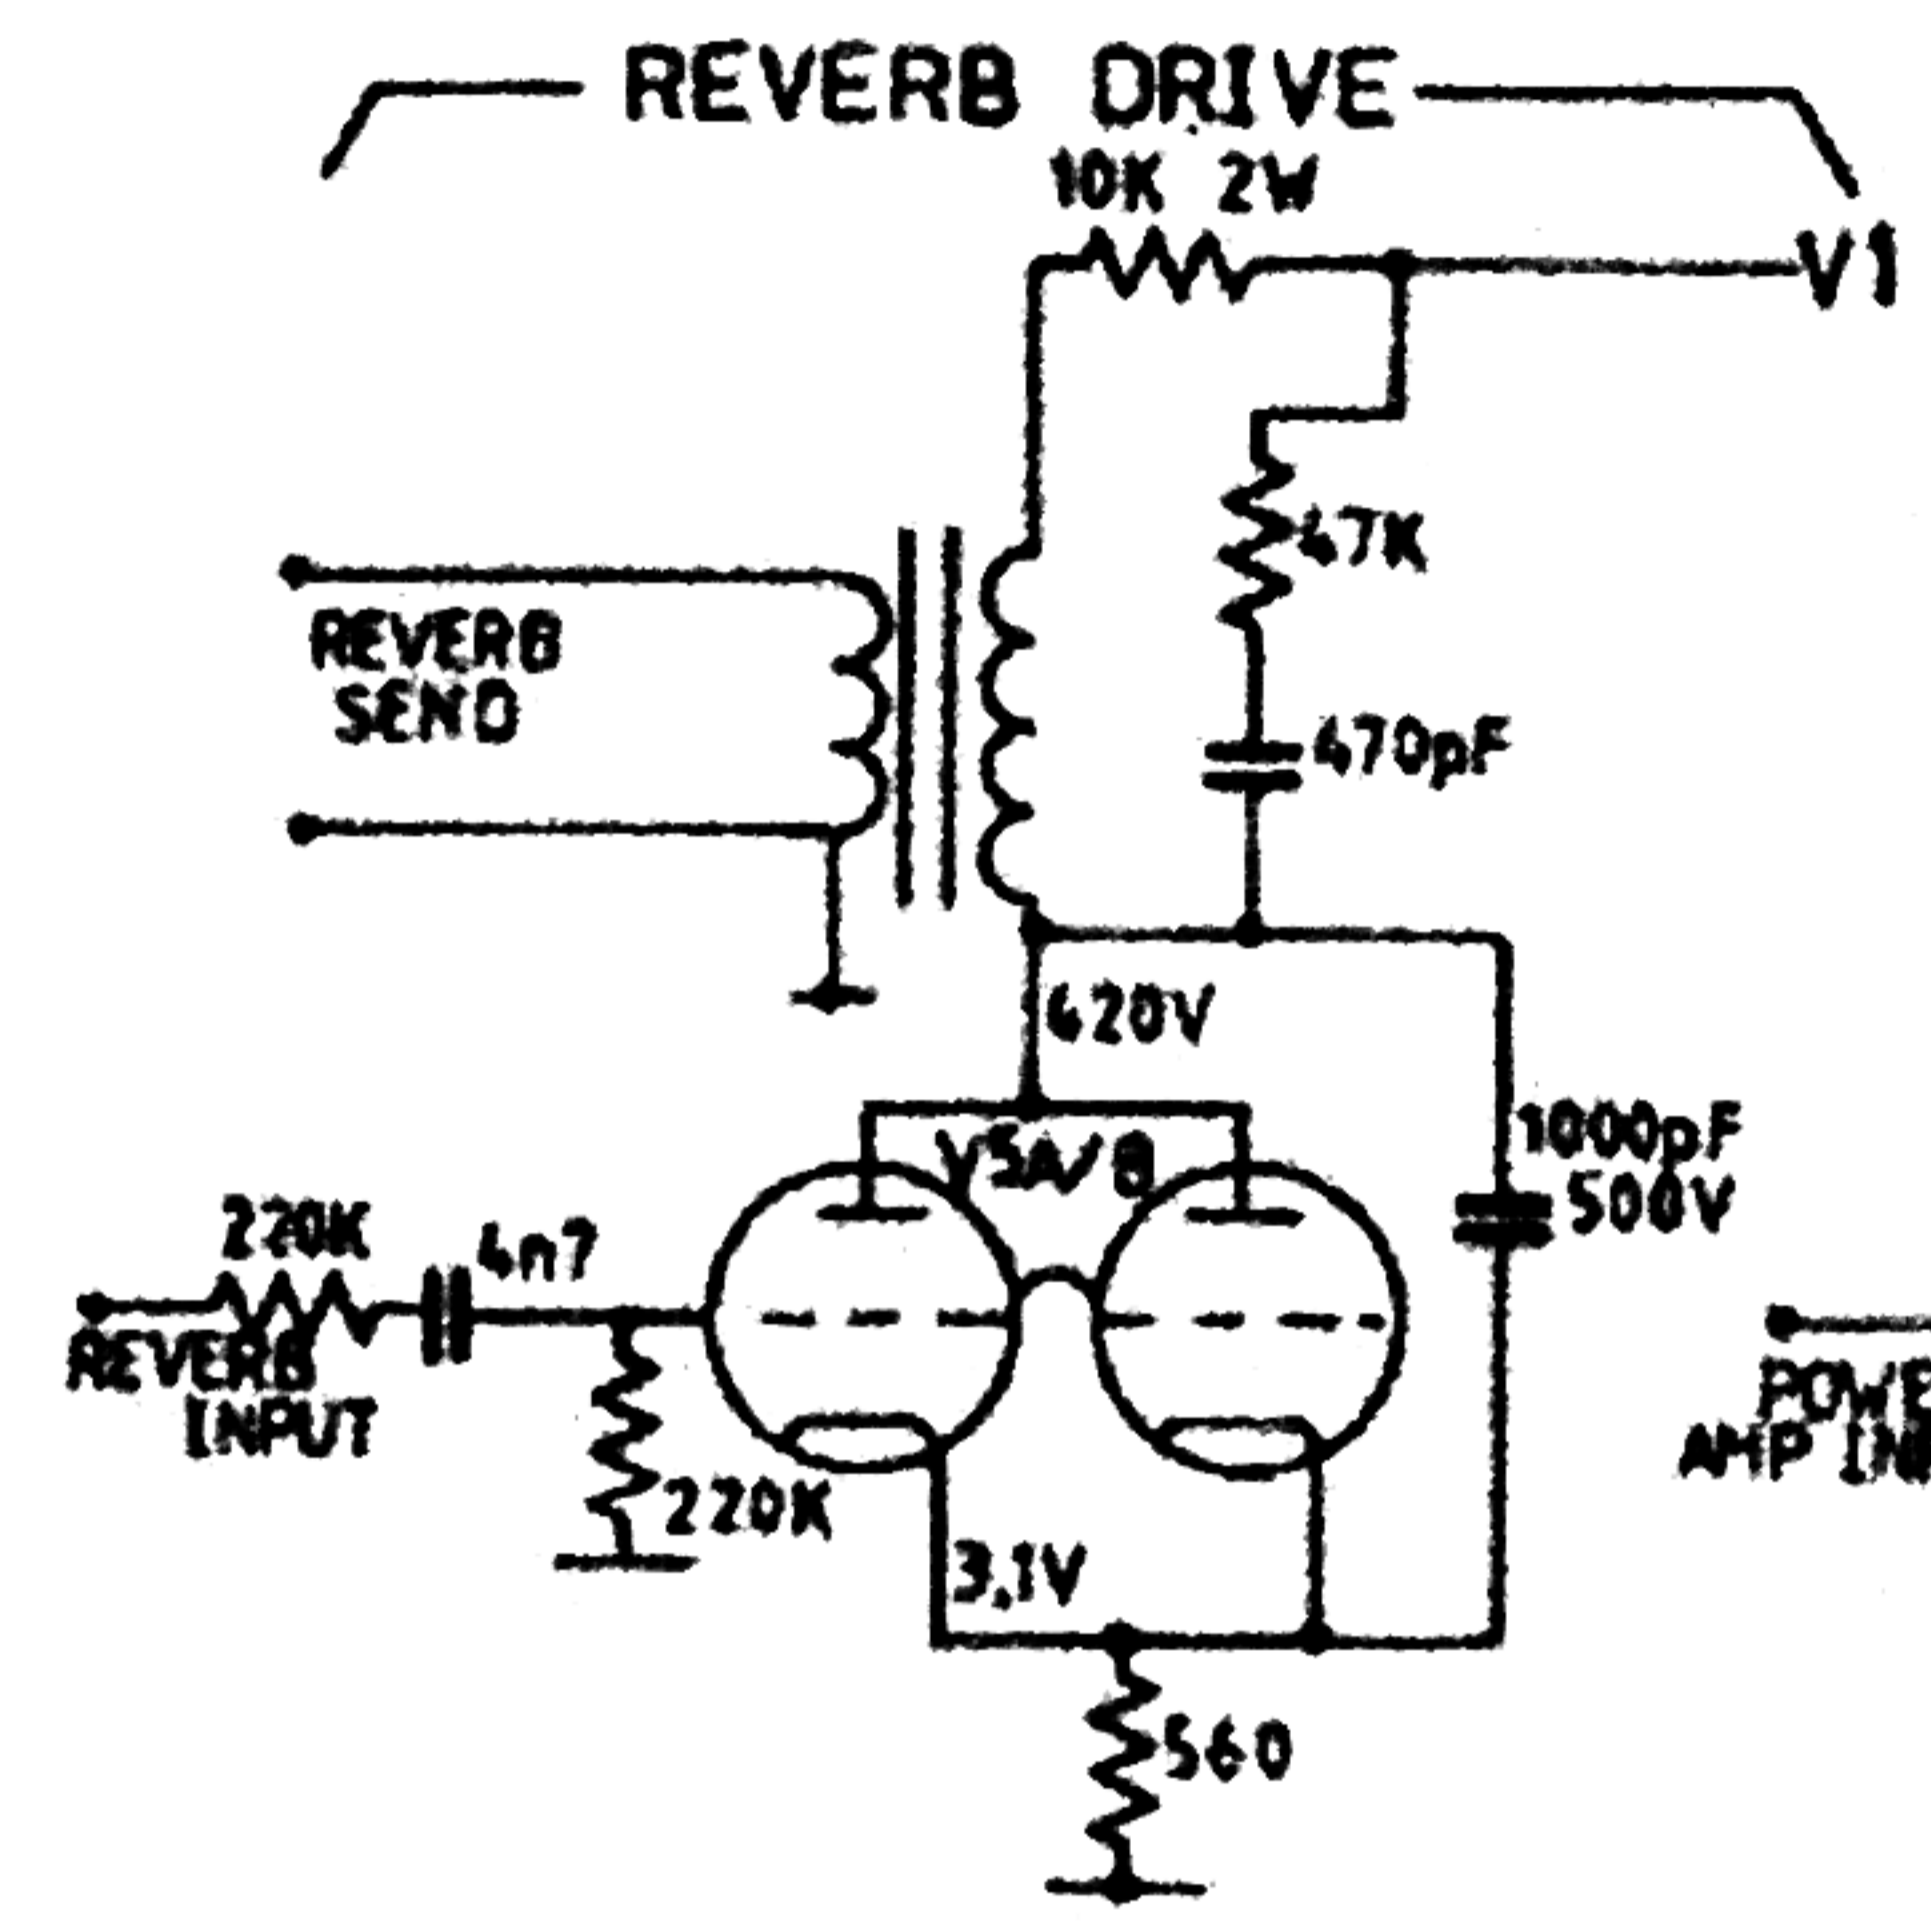

**STUDIOMASTER VALVE LEADMMASTER**  
SM600 - C1 - 3

V1, 2, 3	ECC 83 or 12AX7
V4	"
V5	"
V6, 7	6L6 GC