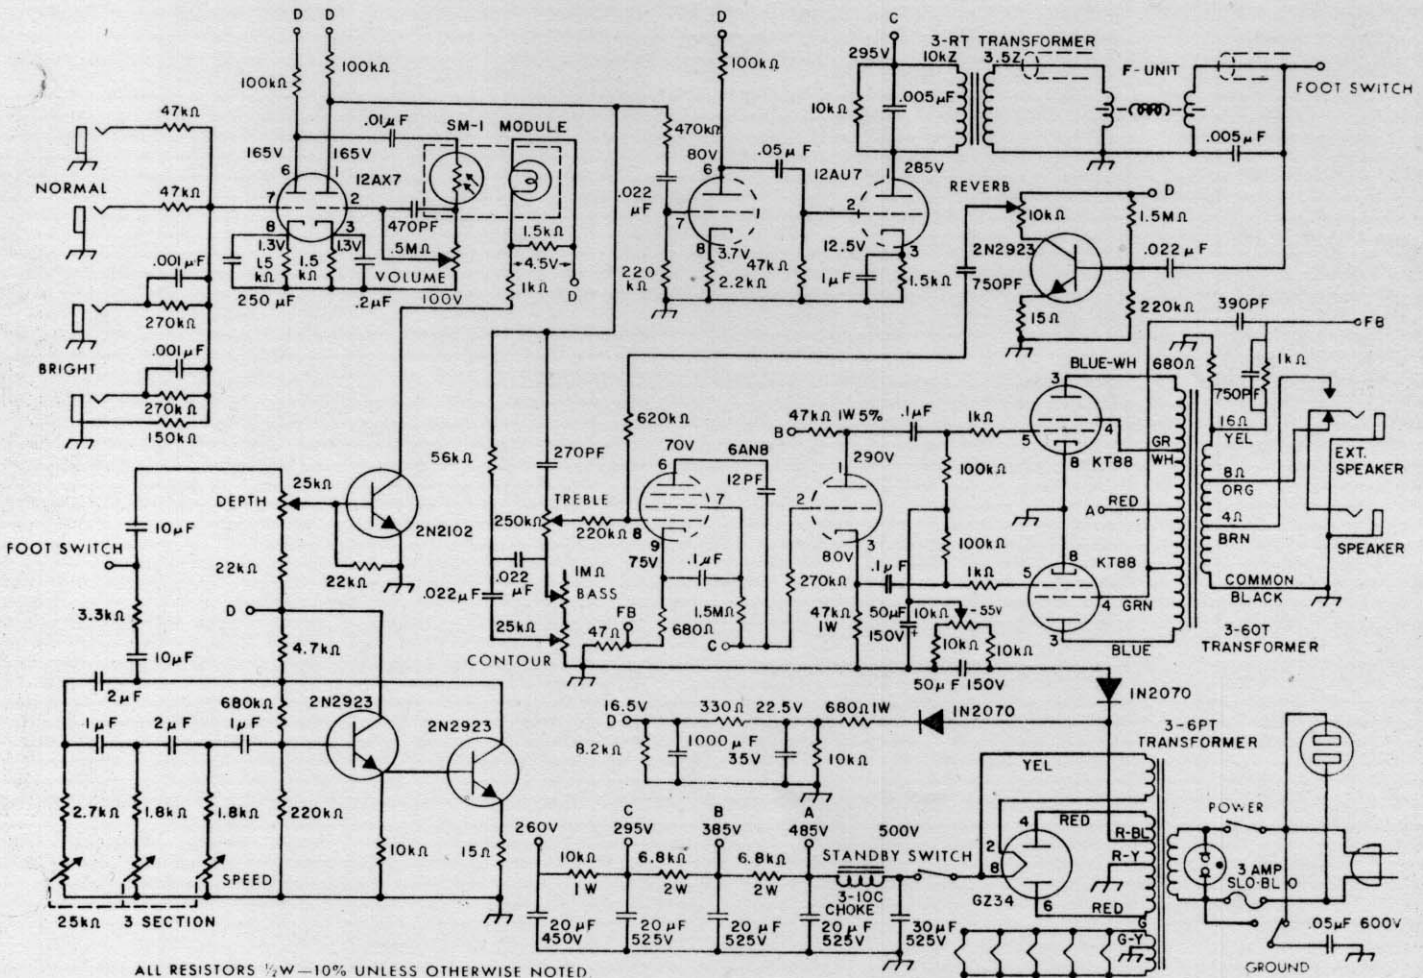

# 100S schematic

effective: June 1, 1967

Sunn Musical Equipment Company  
amburn industrial park  
tualatin, oregon 97062  
tel. 503/638-4115

ALL RESISTORS 1/2W-10% UNLESS OTHERWISE NOTED.