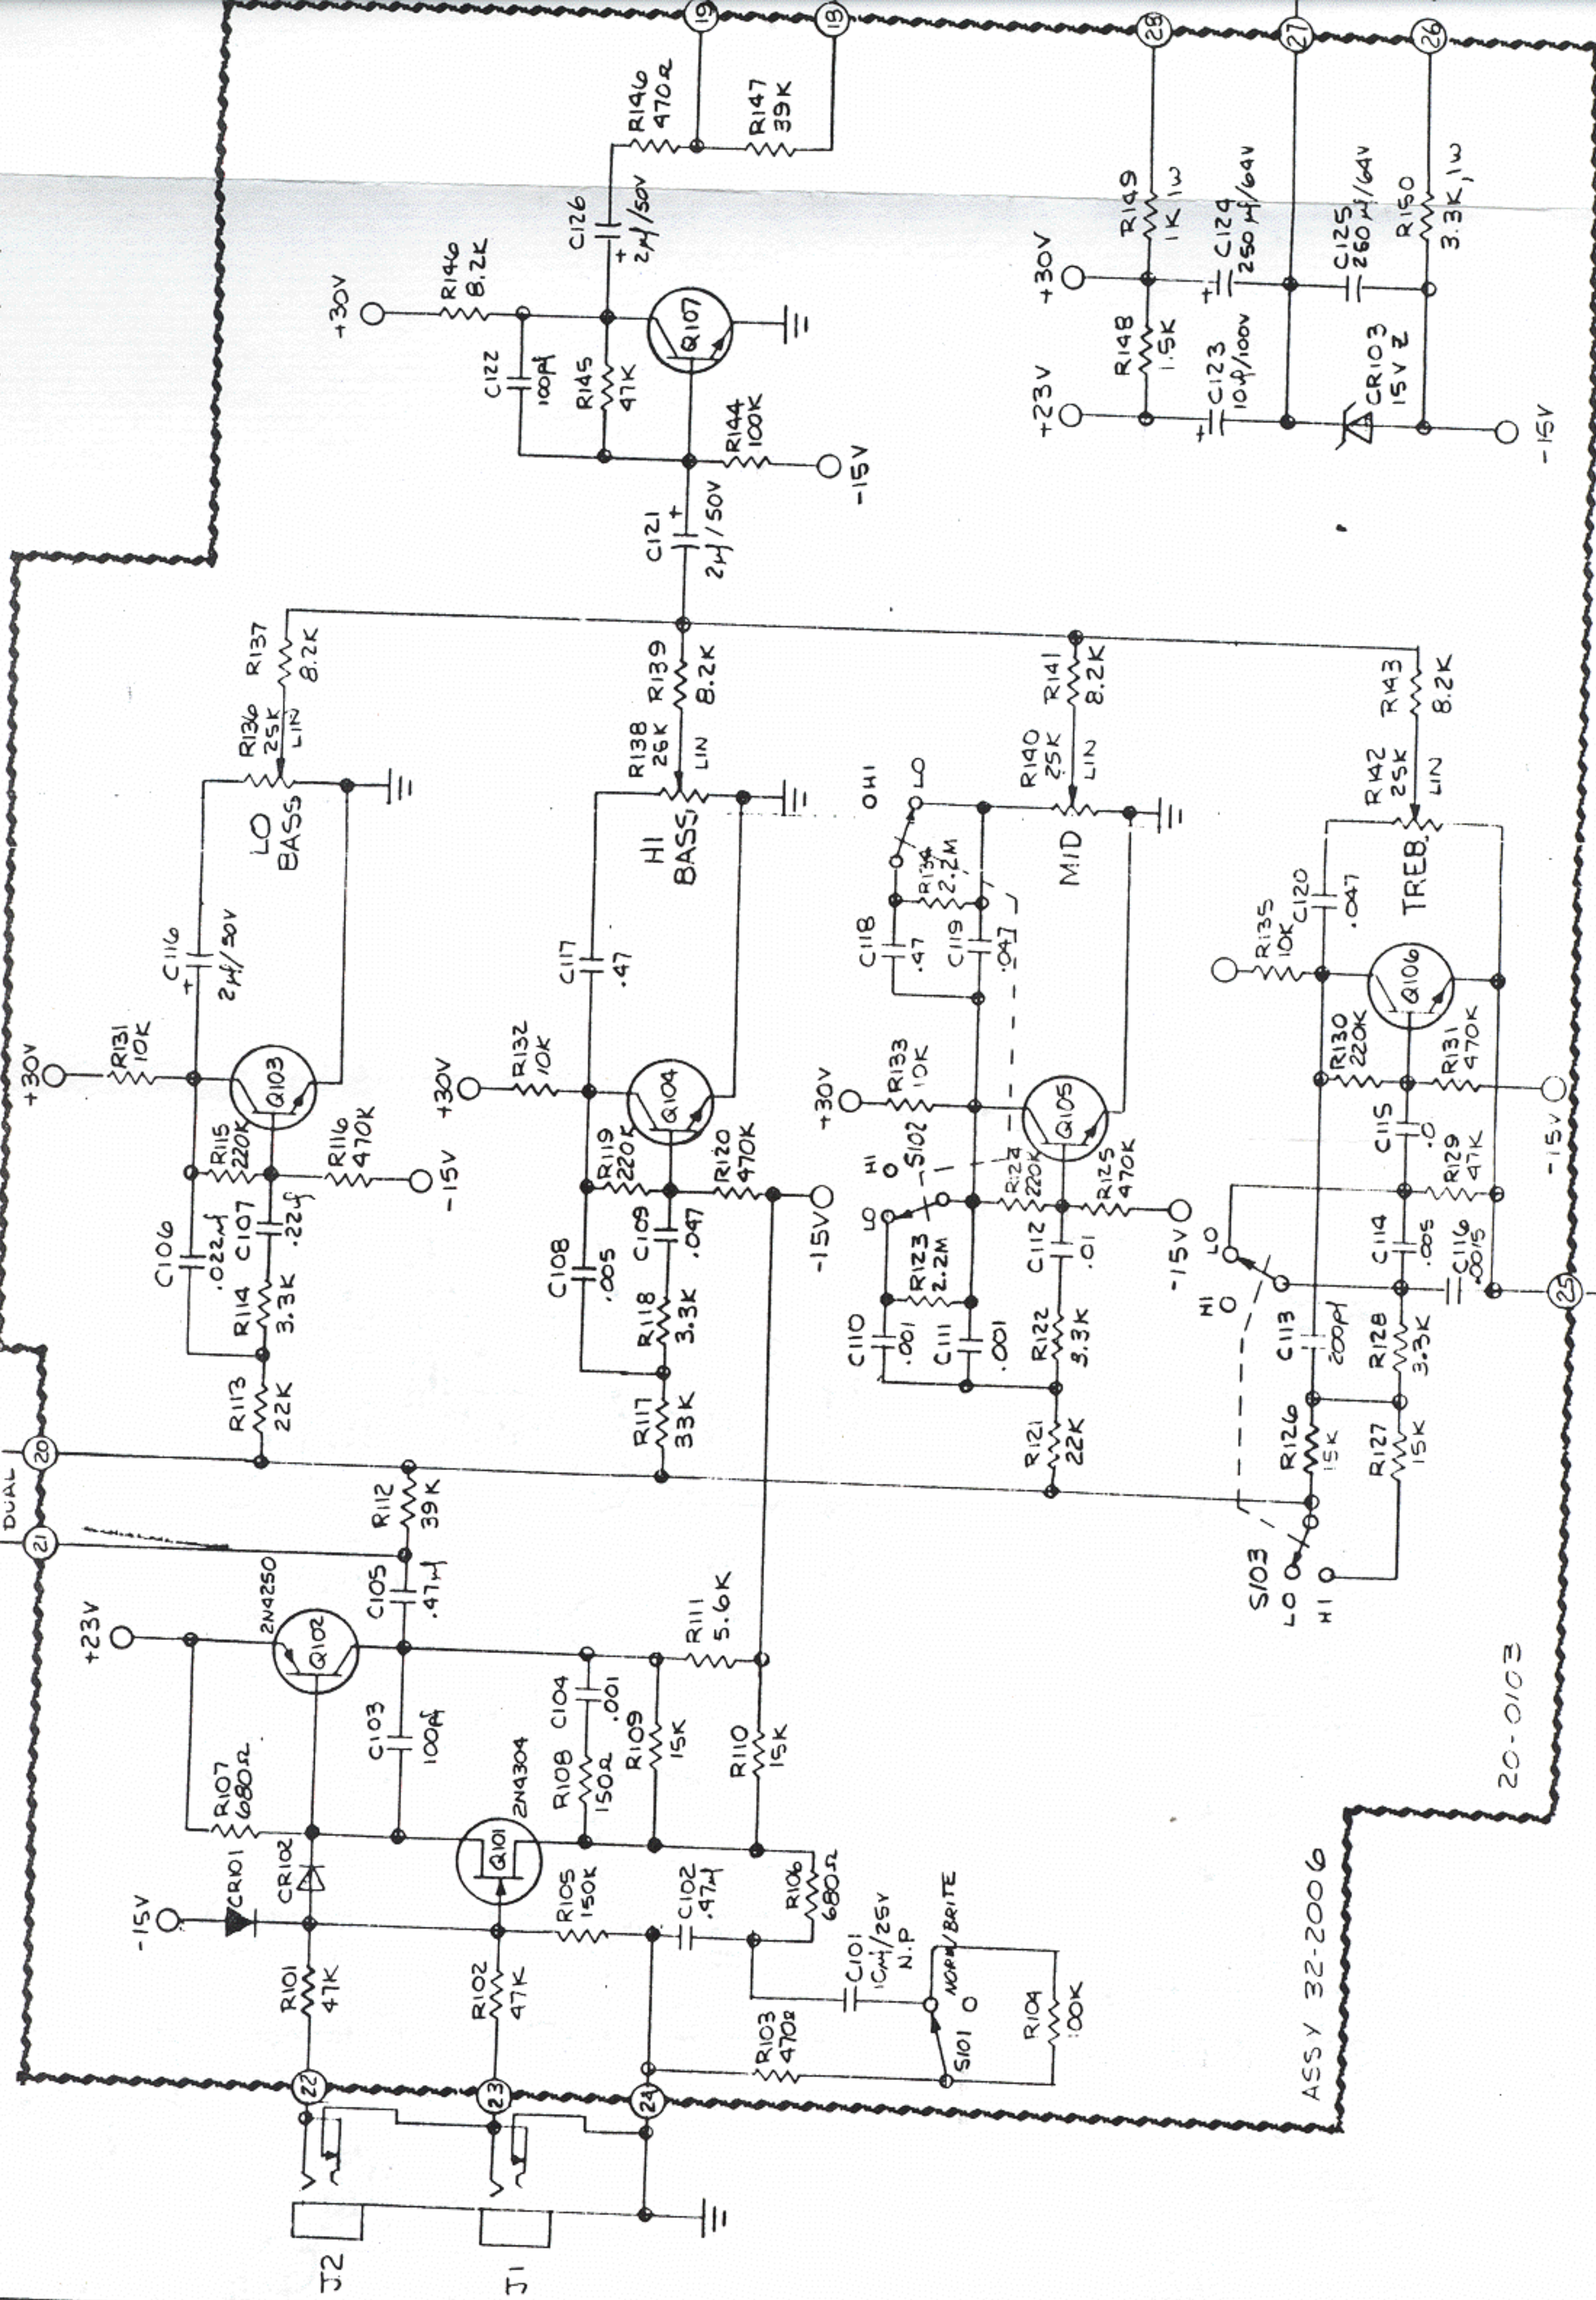

# Coliseum Bass

'A' VOL.  
MVD. DUAL

ZONE	LTR	DESC

ALL RESISTORS ARE 1/2 W ± 5% UNLESS OTHERWISE NOTED

QTY	CODE	PART OR	NOMENCLATURE
REQD	IDENT	IDENTIFYING NO.	OR DESCRIPTION
			PARTS LIST