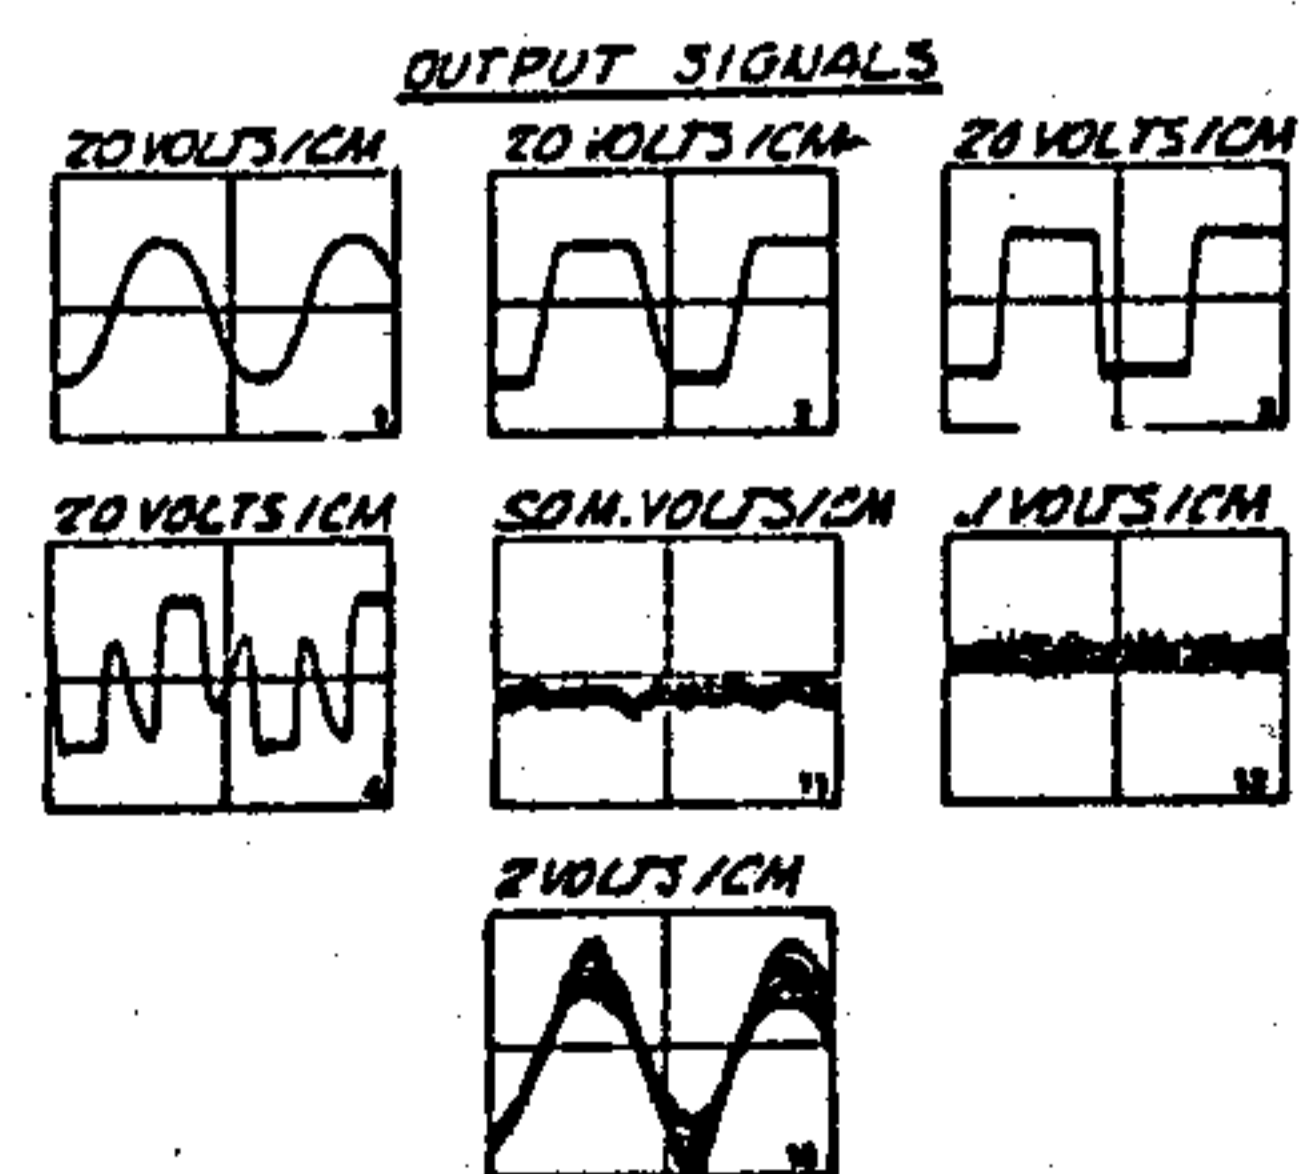

Concert Bass

ALL WAVE FORMS AND VOLTAGES TAKEN WITH 50MM LOAD AT 1KHZ WITH MIL. VOLTS IN.
 DC RESISTANCE ACROSS T1 PRIMARY LEADS 170HMS
 DC RESISTANCE ACROSS T1 SECONDARY LEADS 2.25 OHMS

Sunn Musical Equipment Company 1500 W. 17th St., Torrance, Calif. 90501	
H. L. 359 S. C. 329 & 347 F. 150000-100000 (10/20)	SCHEMATIC CONCERT BASS
D-1003	