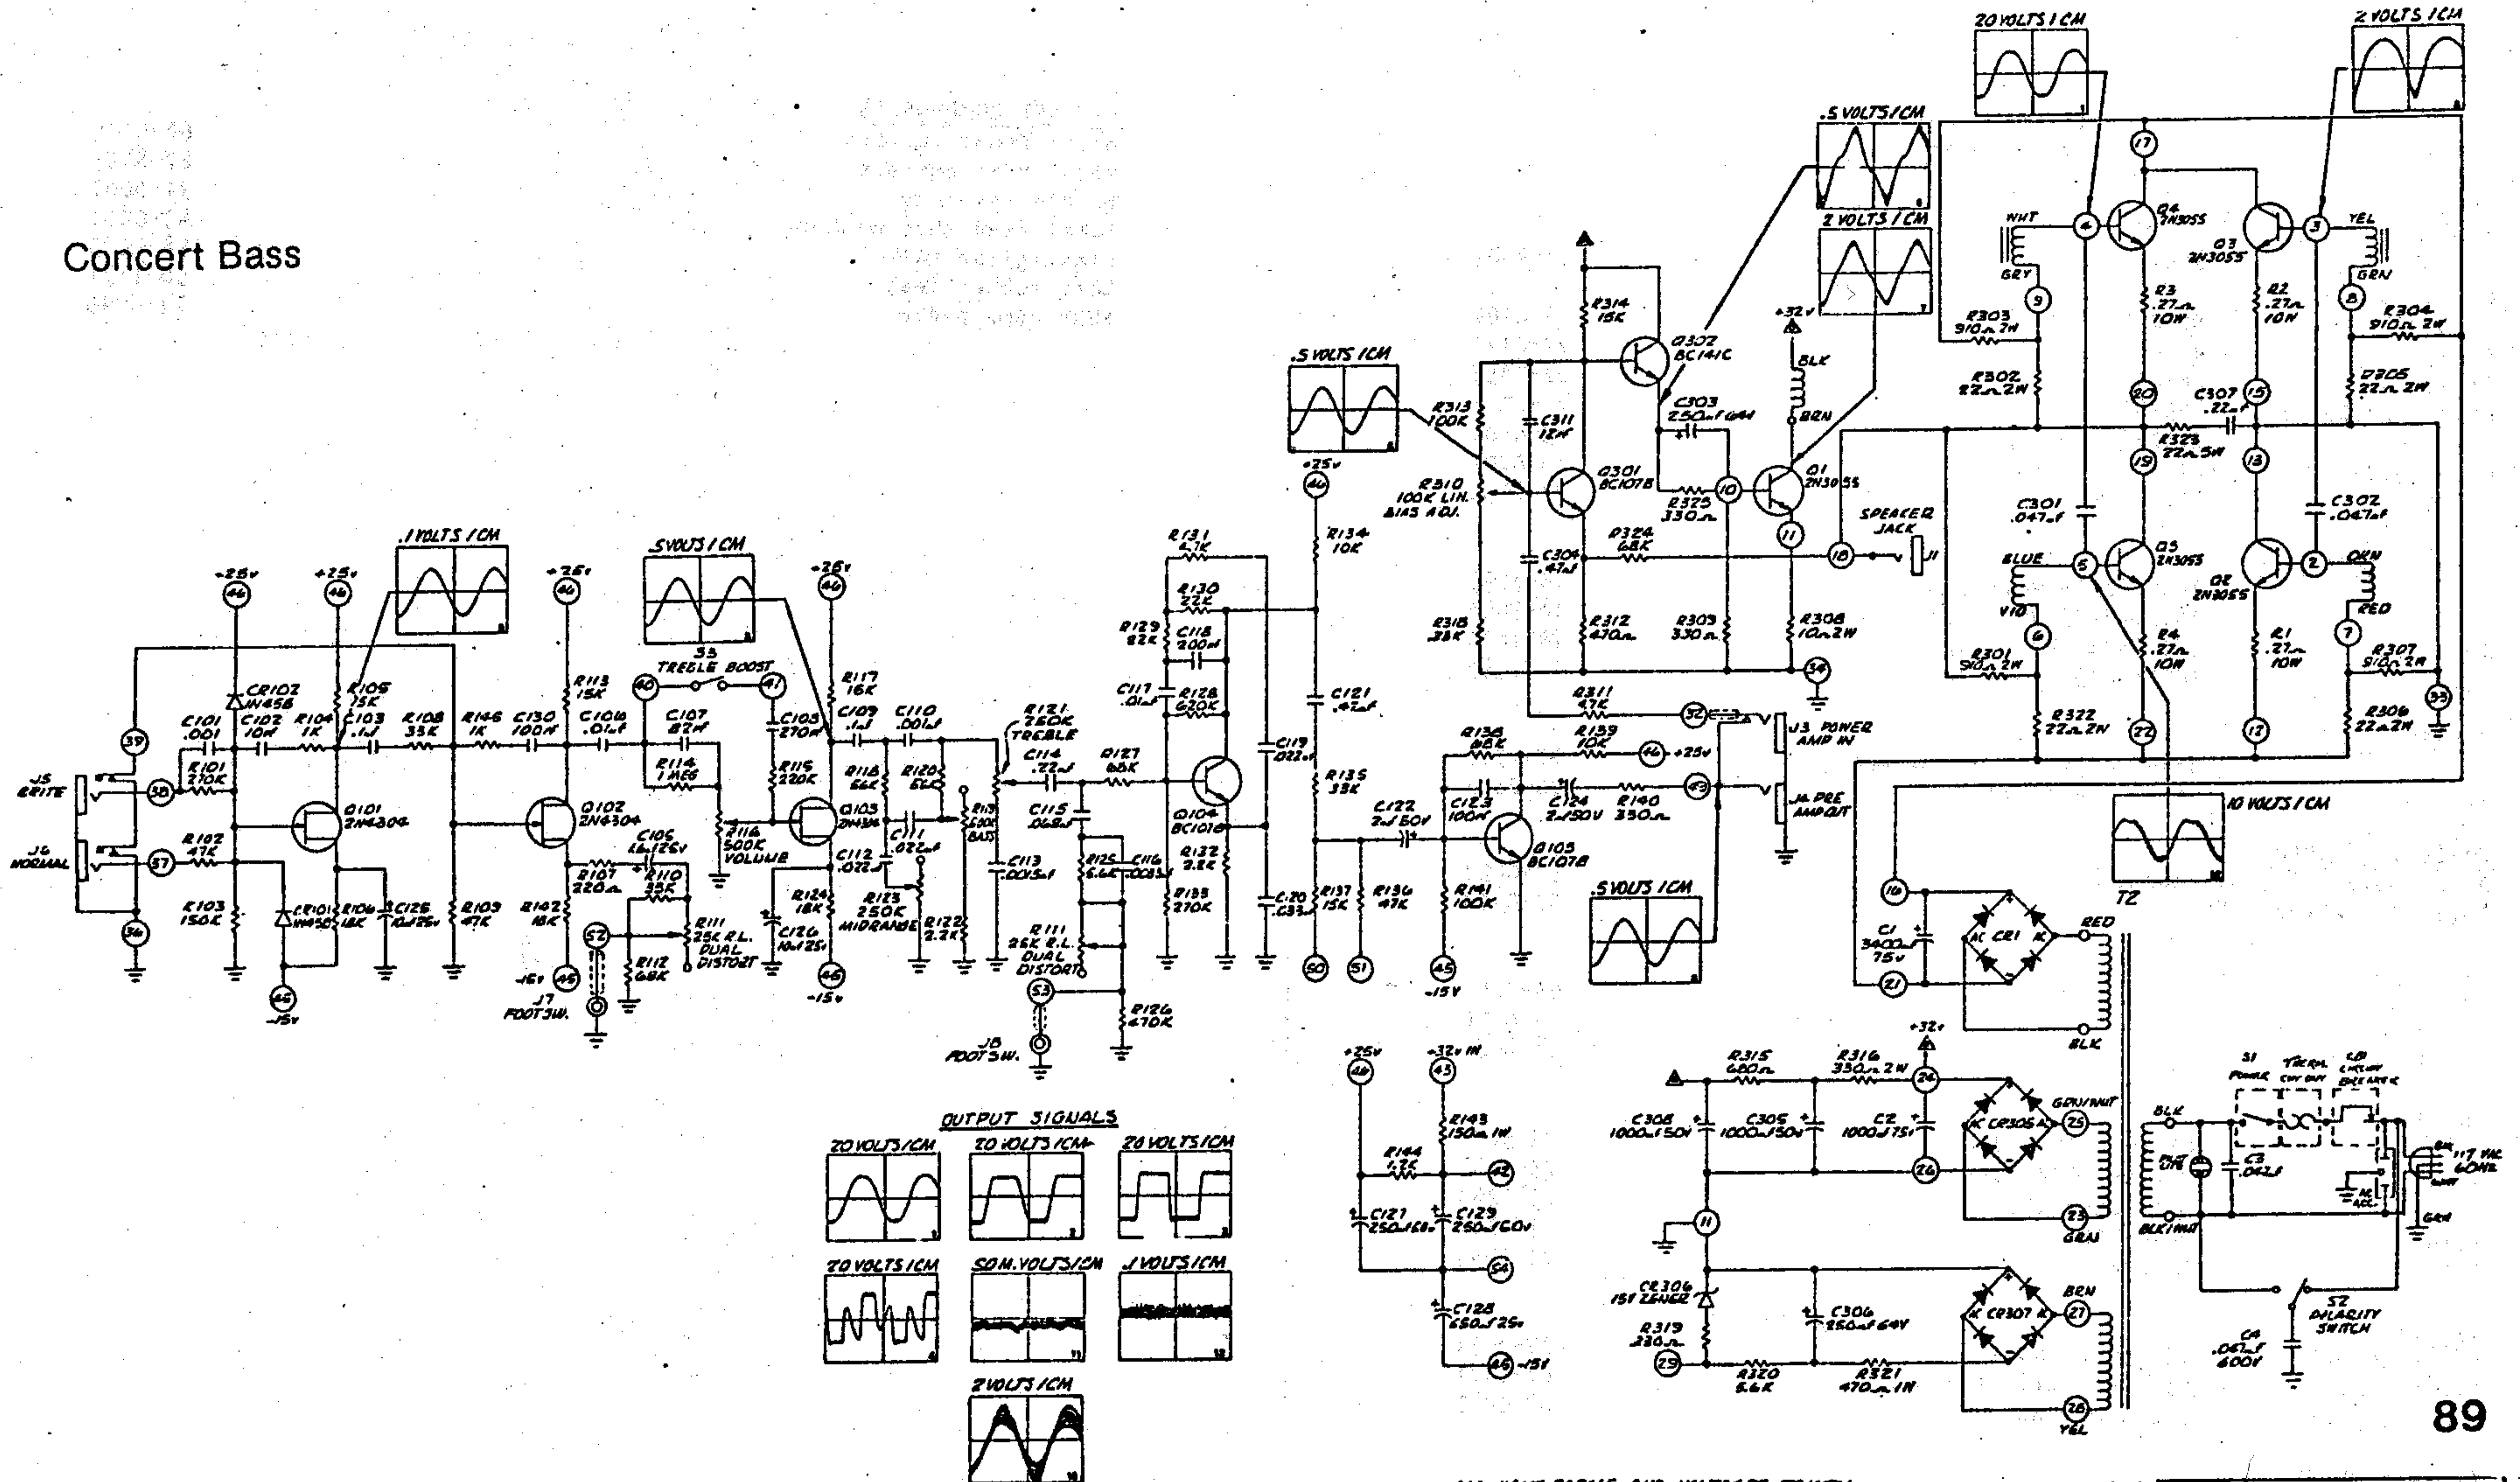

Concert Bass

ALL WAVE FORMS AND VOLTAGES TAKEN WITH 50MM LOAD AT 1KHZ WITH MIL. VOLTS IN.
 DC RESISTANCE ACROSS T1 PRIMARY LEADS 170HMS
 DC RESISTANCE ACROSS T1 SECONDARY LEADS 2.25 OHMS

Sunn Musical Equipment Company 1500 W. 17th St., Torrance, Calif. 90501	
H. L. 359 S. C. 329 & 347 F. 150000-100000 (10/20)	SCHEMATIC CONCERT BASS
D-1003	