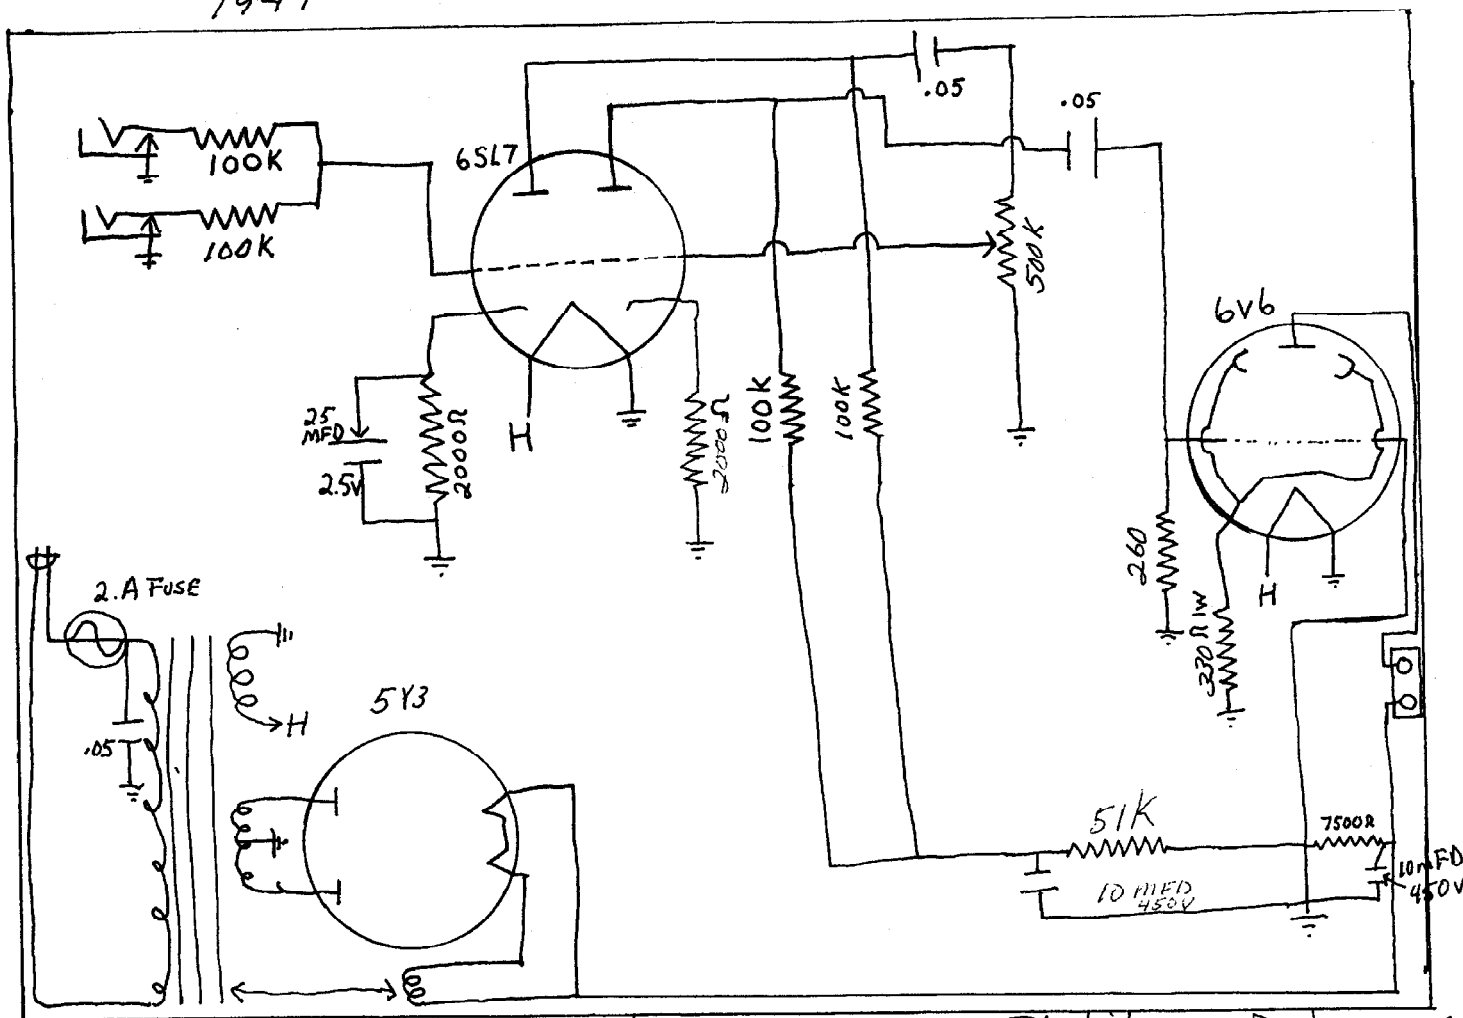

Supro Amp
1947

110-120 Volts
60 Cycle Alternating Current

Tube List
1-6SL7 GT
1-6V6 GT
1-5Y3 GT

Do not use over A
2 Amp Fuse