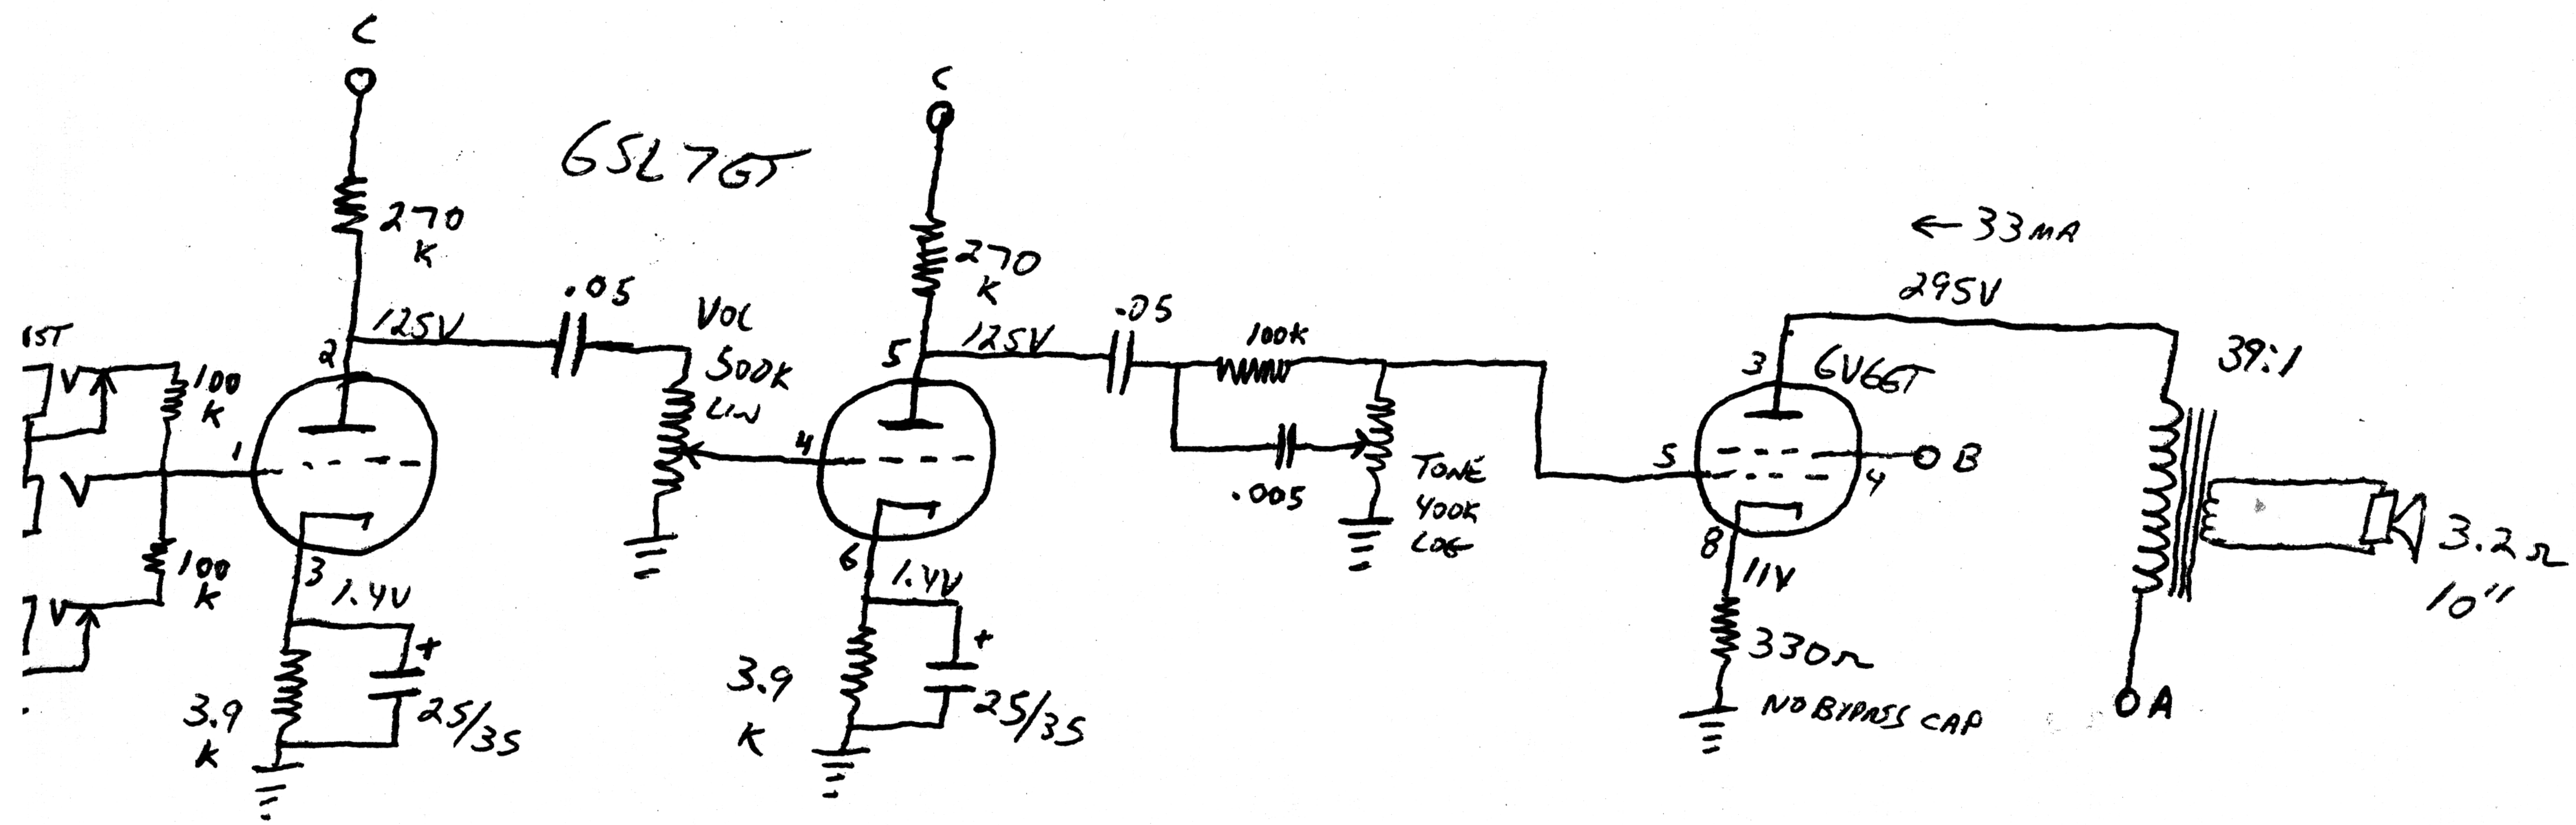

EARLY SUPRO AMP  
 (VALCO MADE)  
 1953 AF 6-00

www.AlphaSoundandLight.com  
 Copyright 2006 A.D.Forbes  
 All Rights Reserved