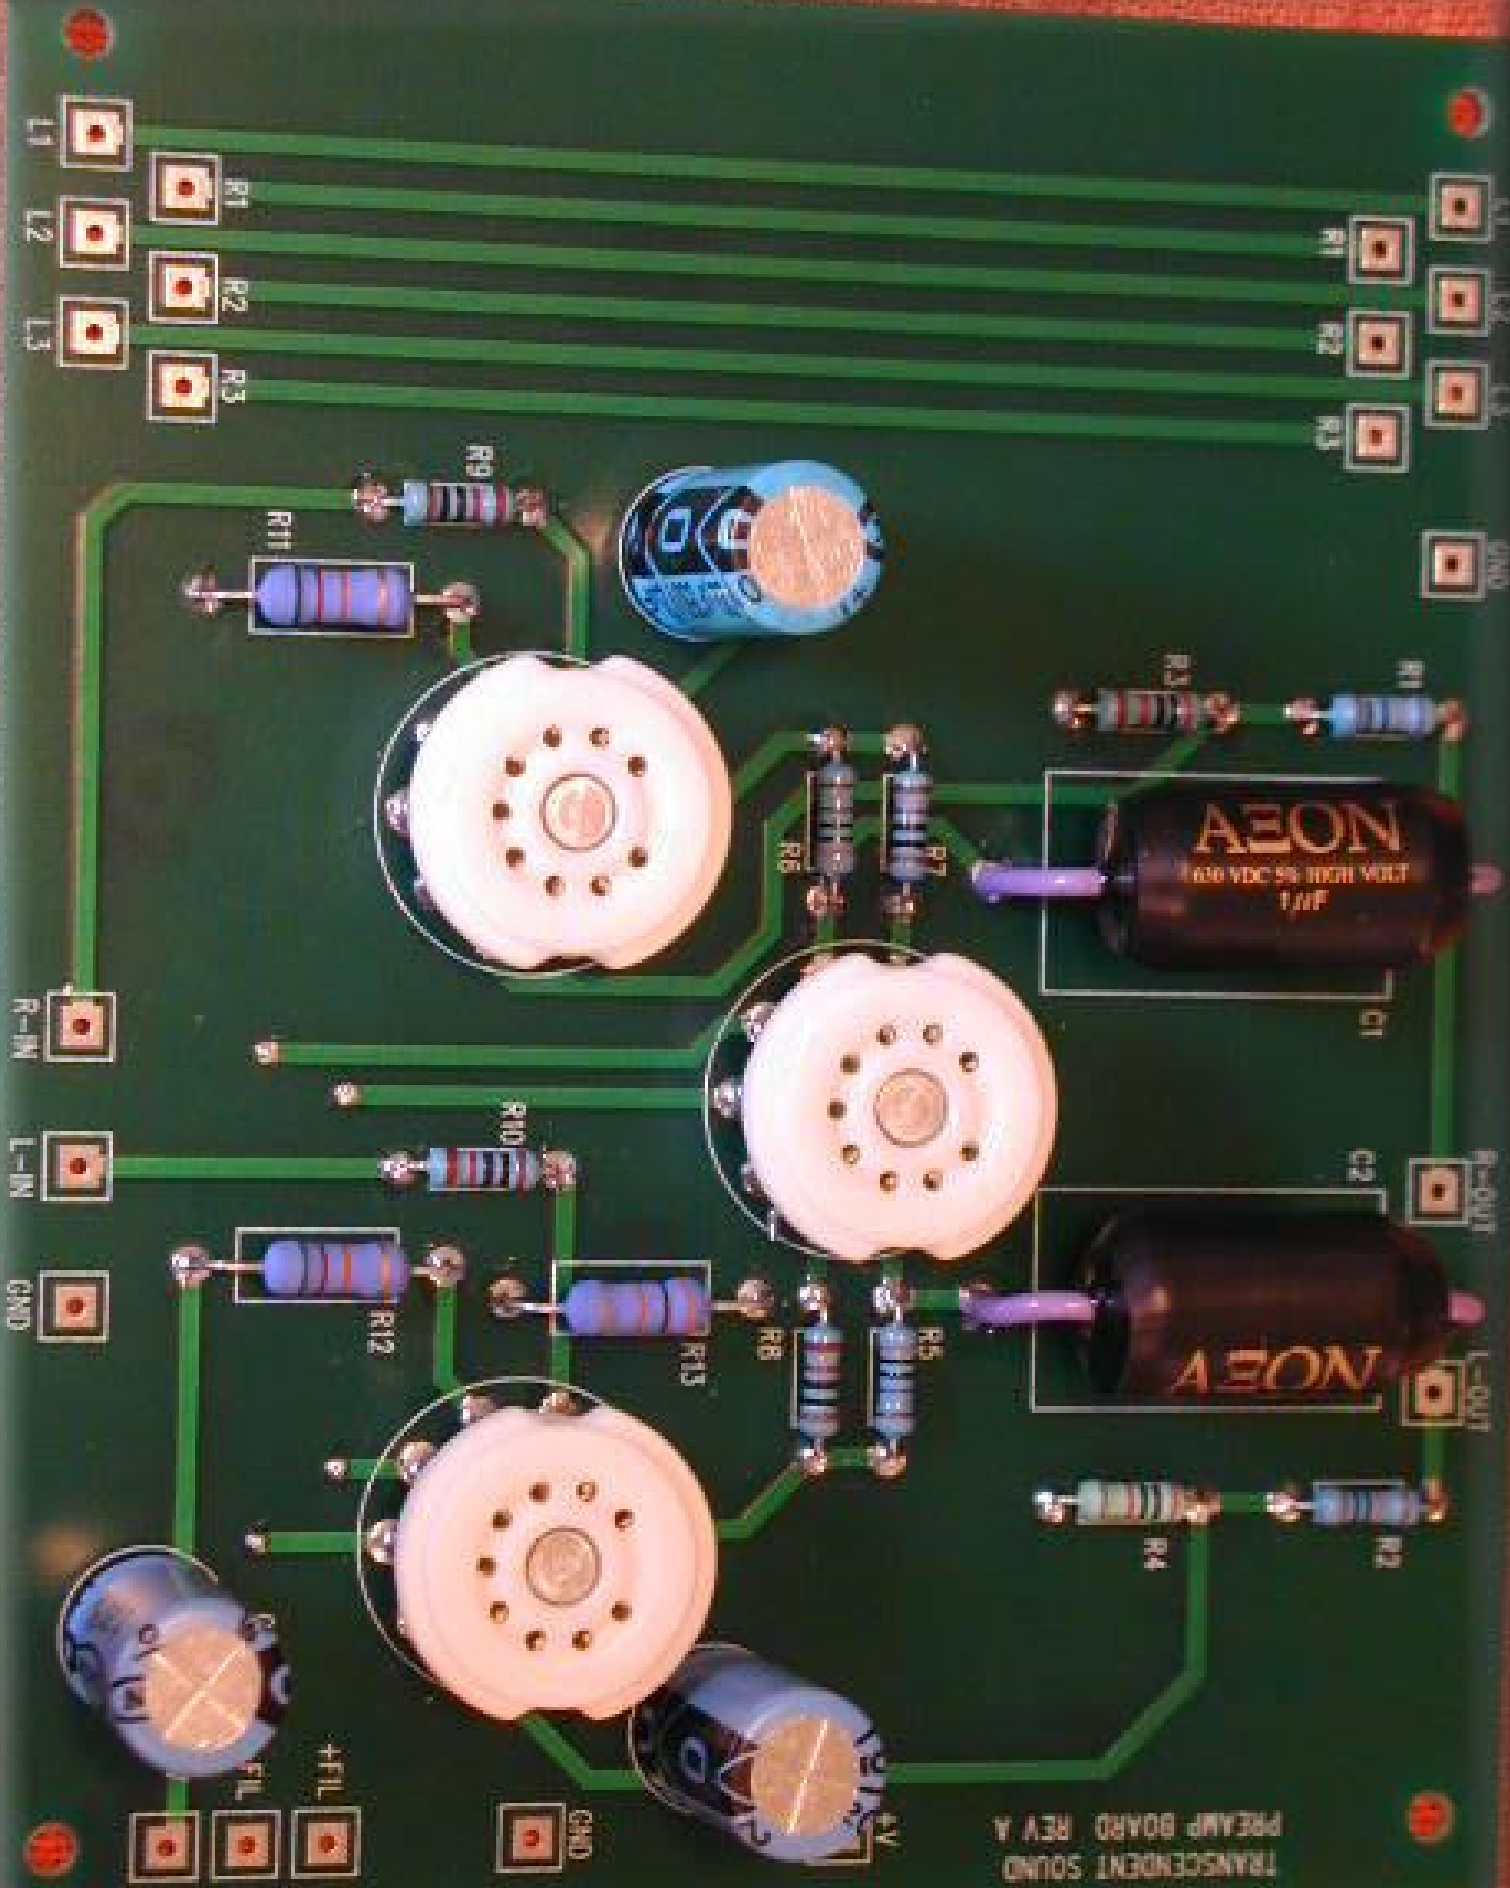

Transcendent Sound Grounded Grid Prestage

TRANSCENDENT SOUND  
PREAMP BOARD REV A

L1  
L2  
L3  
R1  
R2  
R3  
GND

L1  
L2  
L3  
R1  
R2  
R3

NOEVA  
100 VDC 5% HIGH VOLT  
1/2F

NOEVA  
100 VDC 5% HIGH VOLT  
1/2F

R-OUT  
L-OUT  
GND

R-IN  
L-IN  
GND

+FILL  
FILL  
GND

GND

12V